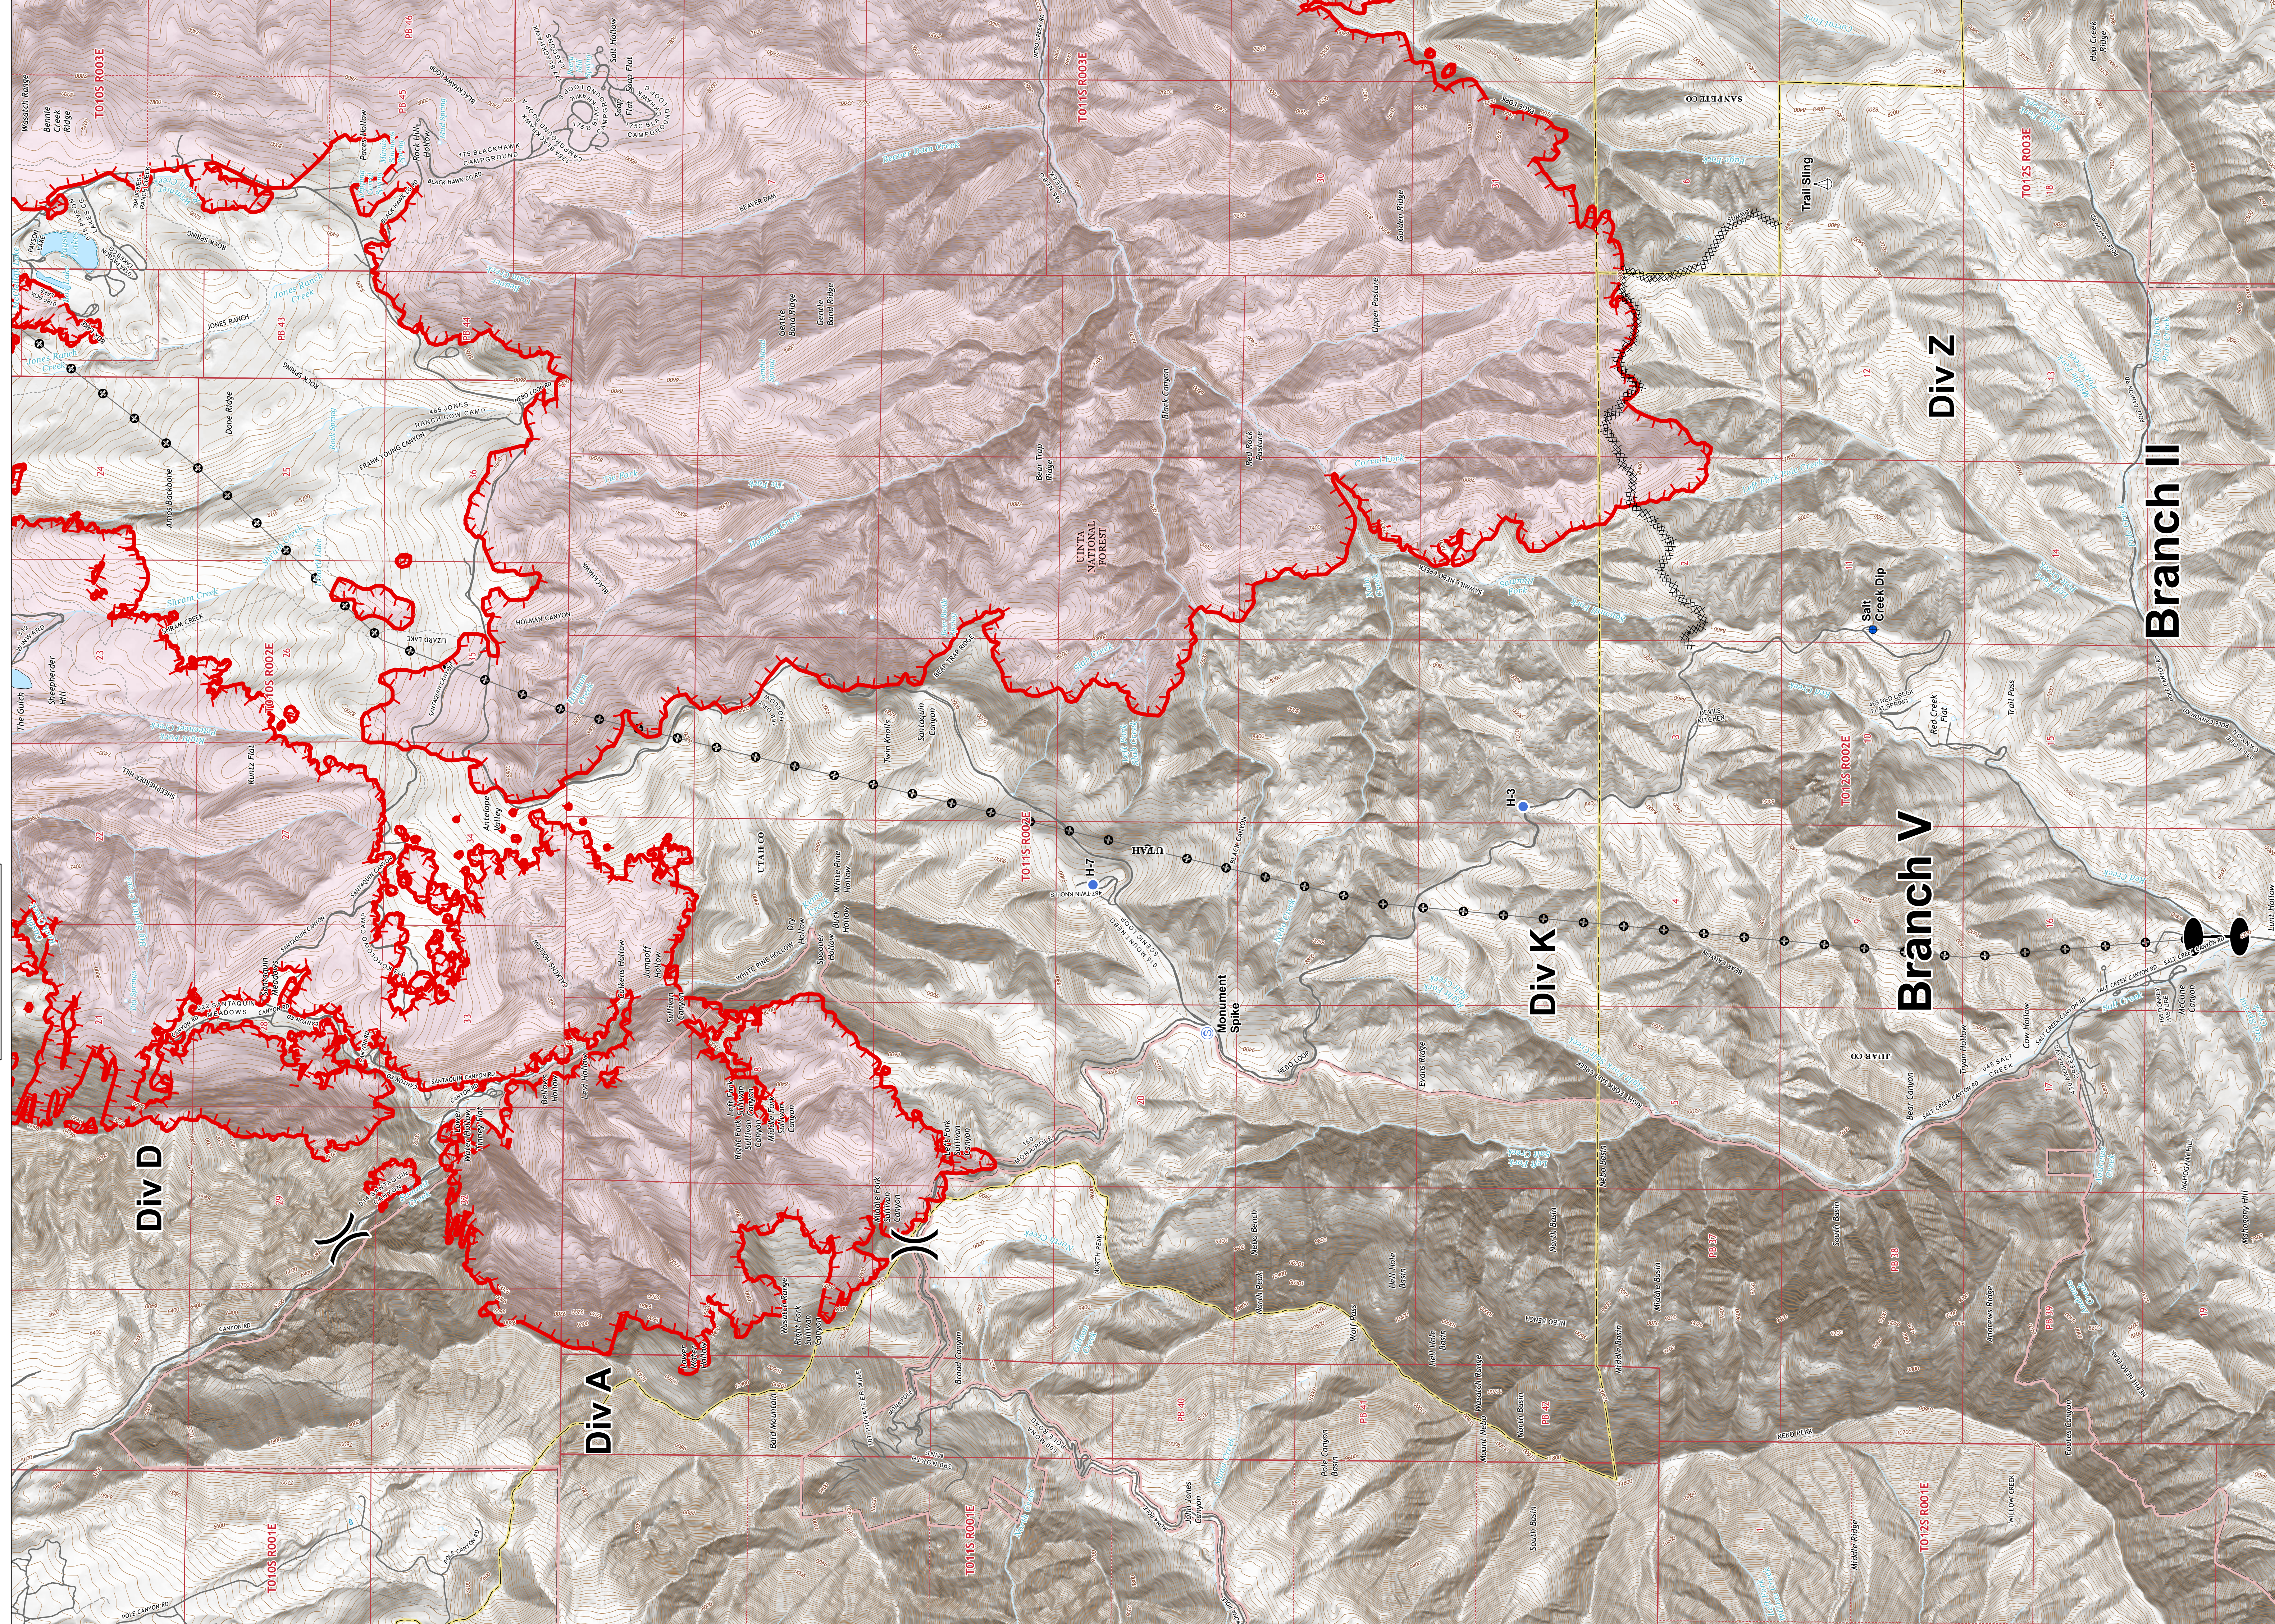

# Pole Creek Bald Mtn IAP Map

UT-UWF-000971  
September 17, 2018  
Day Shift

Page 6 of 9

Pole Creek 61,248 acres  
Bald Mtn. 13,509 acres  
as of 9/16/2018 0033 hrs

- Legend
- Dip Site
  - Helispot
  - Sling Site
  - Staging Area
  - Division Break
  - Zone Break
  - Uncontrolled Fire Edge
  - Completed Dozer Line
  - Zone

Miles  
0 0.1 0.2 0.3 0.4 0.5

NAD 83  
UTM Zone 12  
AK-GB#1  
9/16/2018  
2235

Div D

Div A

Div K

Branch V

Div Z

Branch II