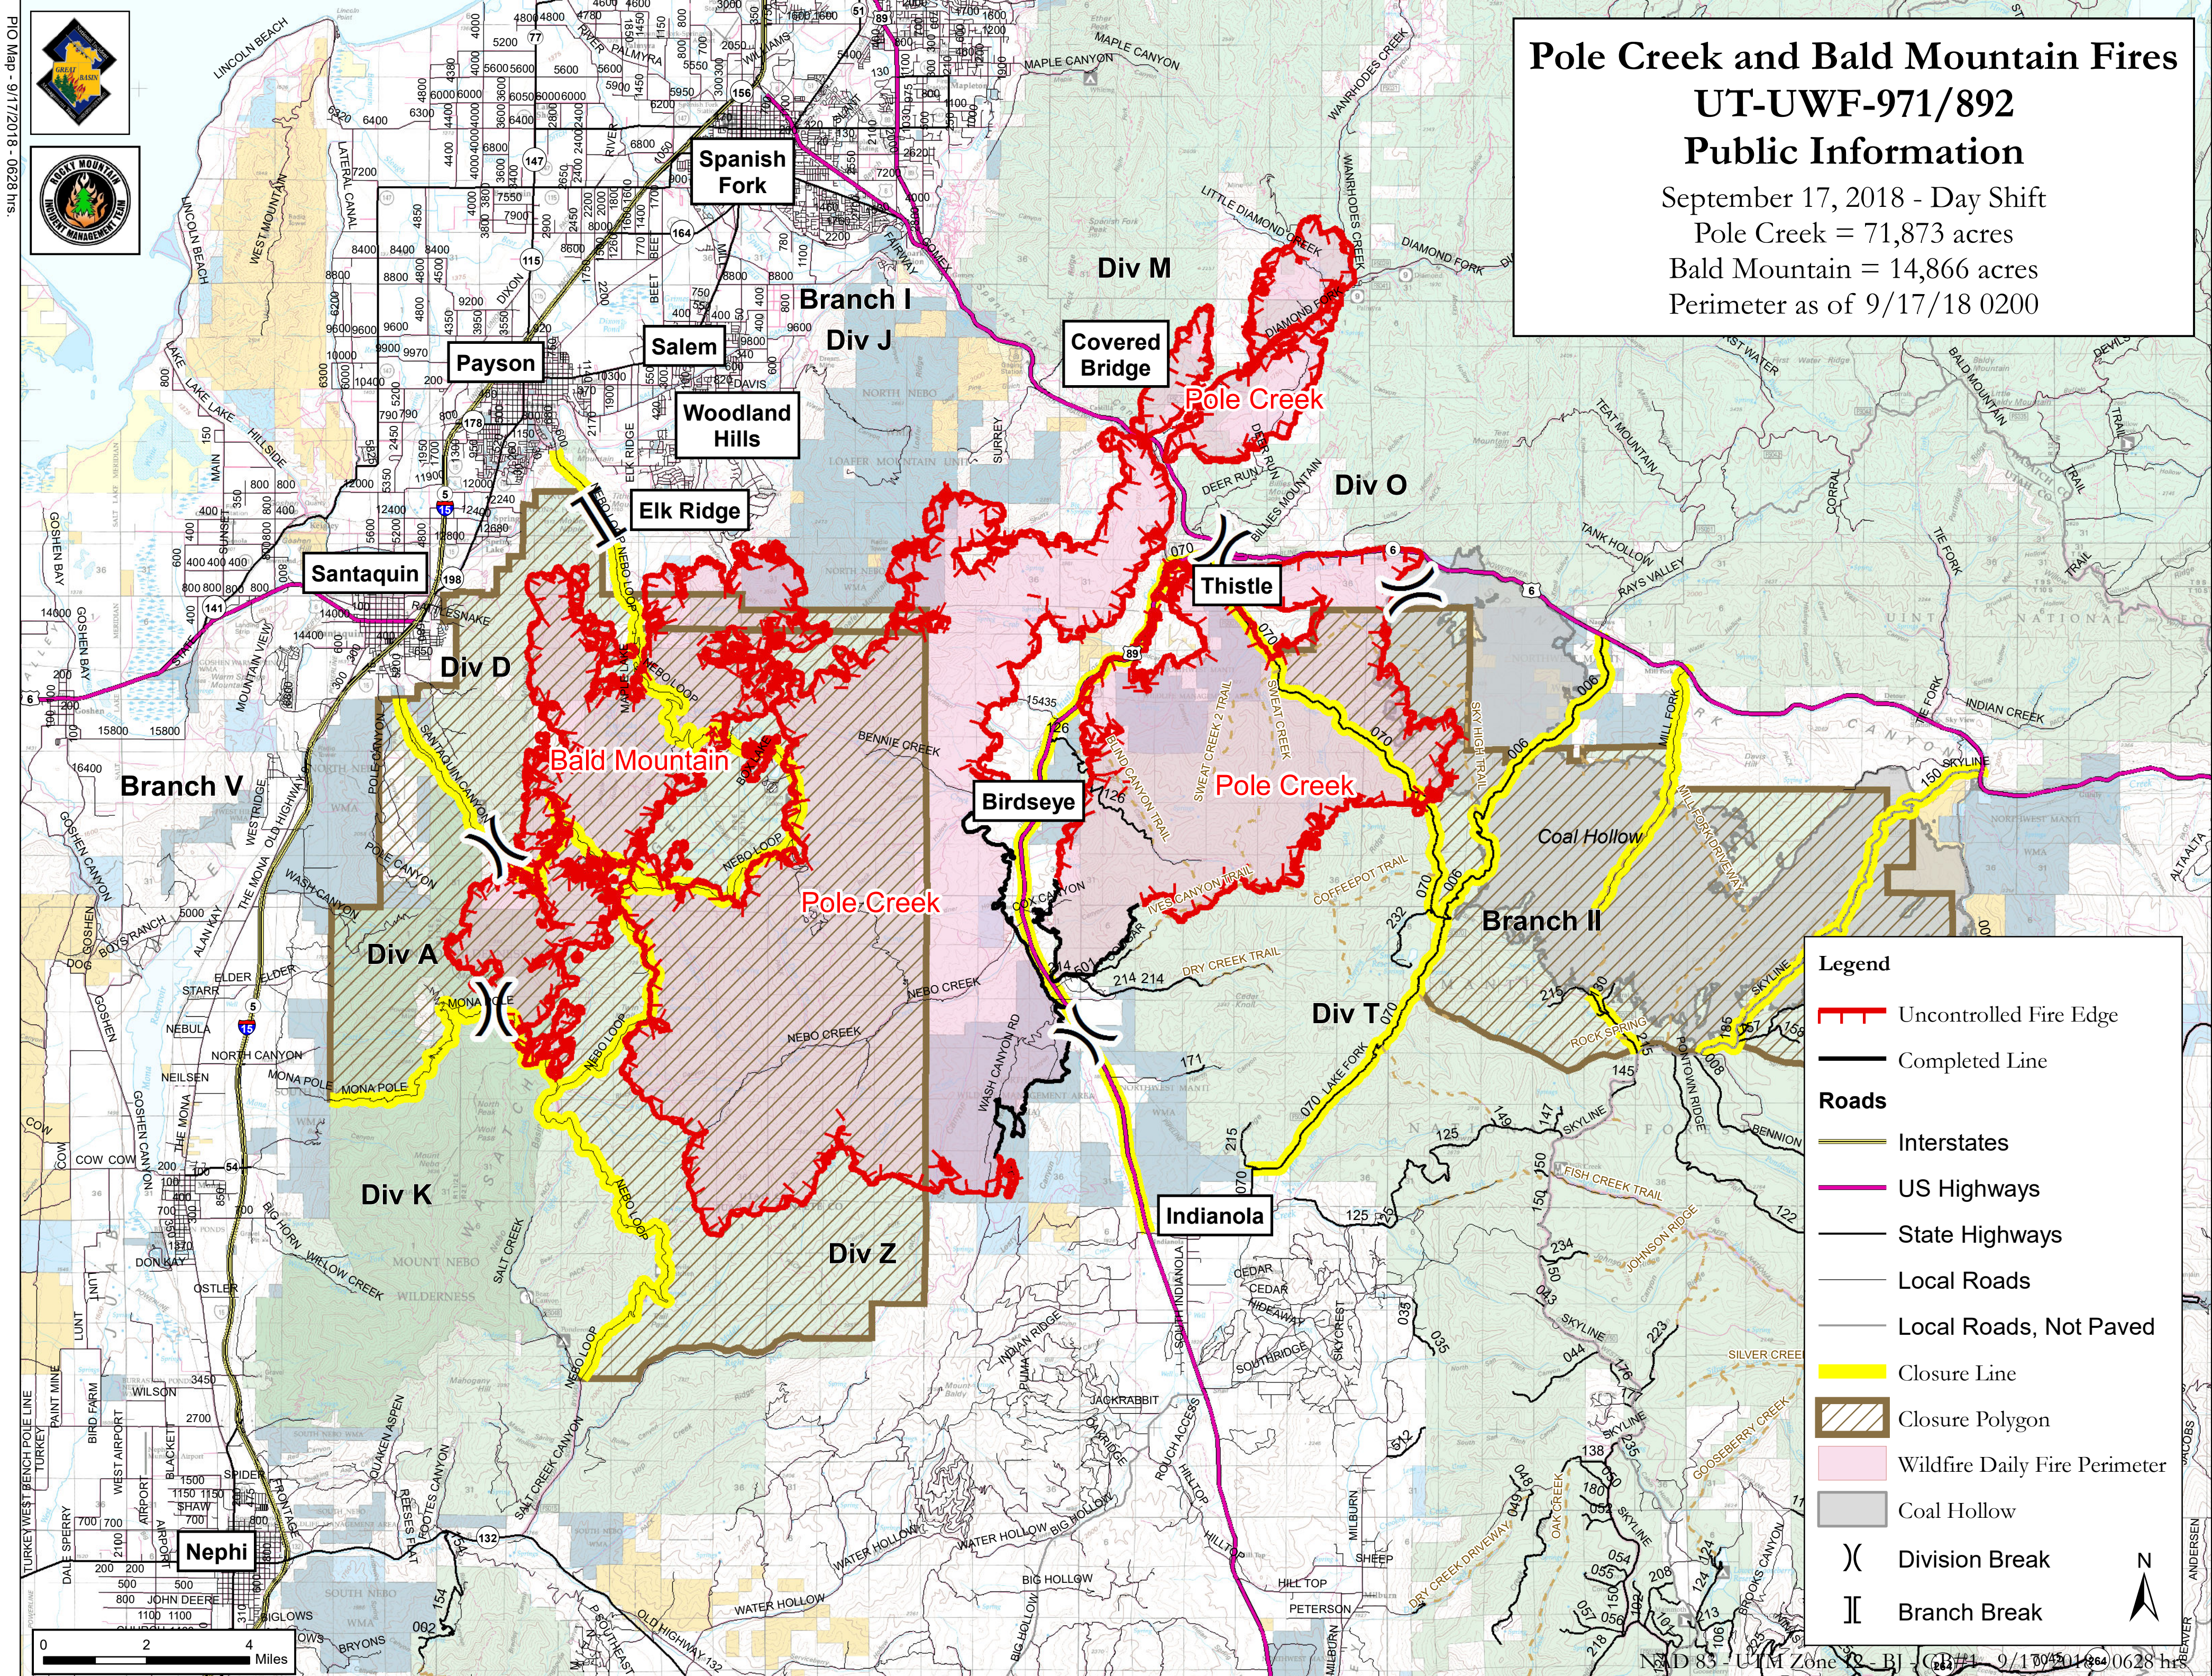

Pole Creek and Bald Mountain Fires
UT-UWF-971/892
Public Information
 September 17, 2018 - Day Shift
 Pole Creek = 71,873 acres
 Bald Mountain = 14,866 acres
 Perimeter as of 9/17/18 0200

Legend

- Uncontrolled Fire Edge
- Completed Line
- Roads**
- Interstates
- US Highways
- State Highways
- Local Roads
- Local Roads, Not Paved
- Closure Line
- Closure Polygon
- Wildfire Daily Fire Perimeter
- Coal Hollow
- Division Break
- Branch Break