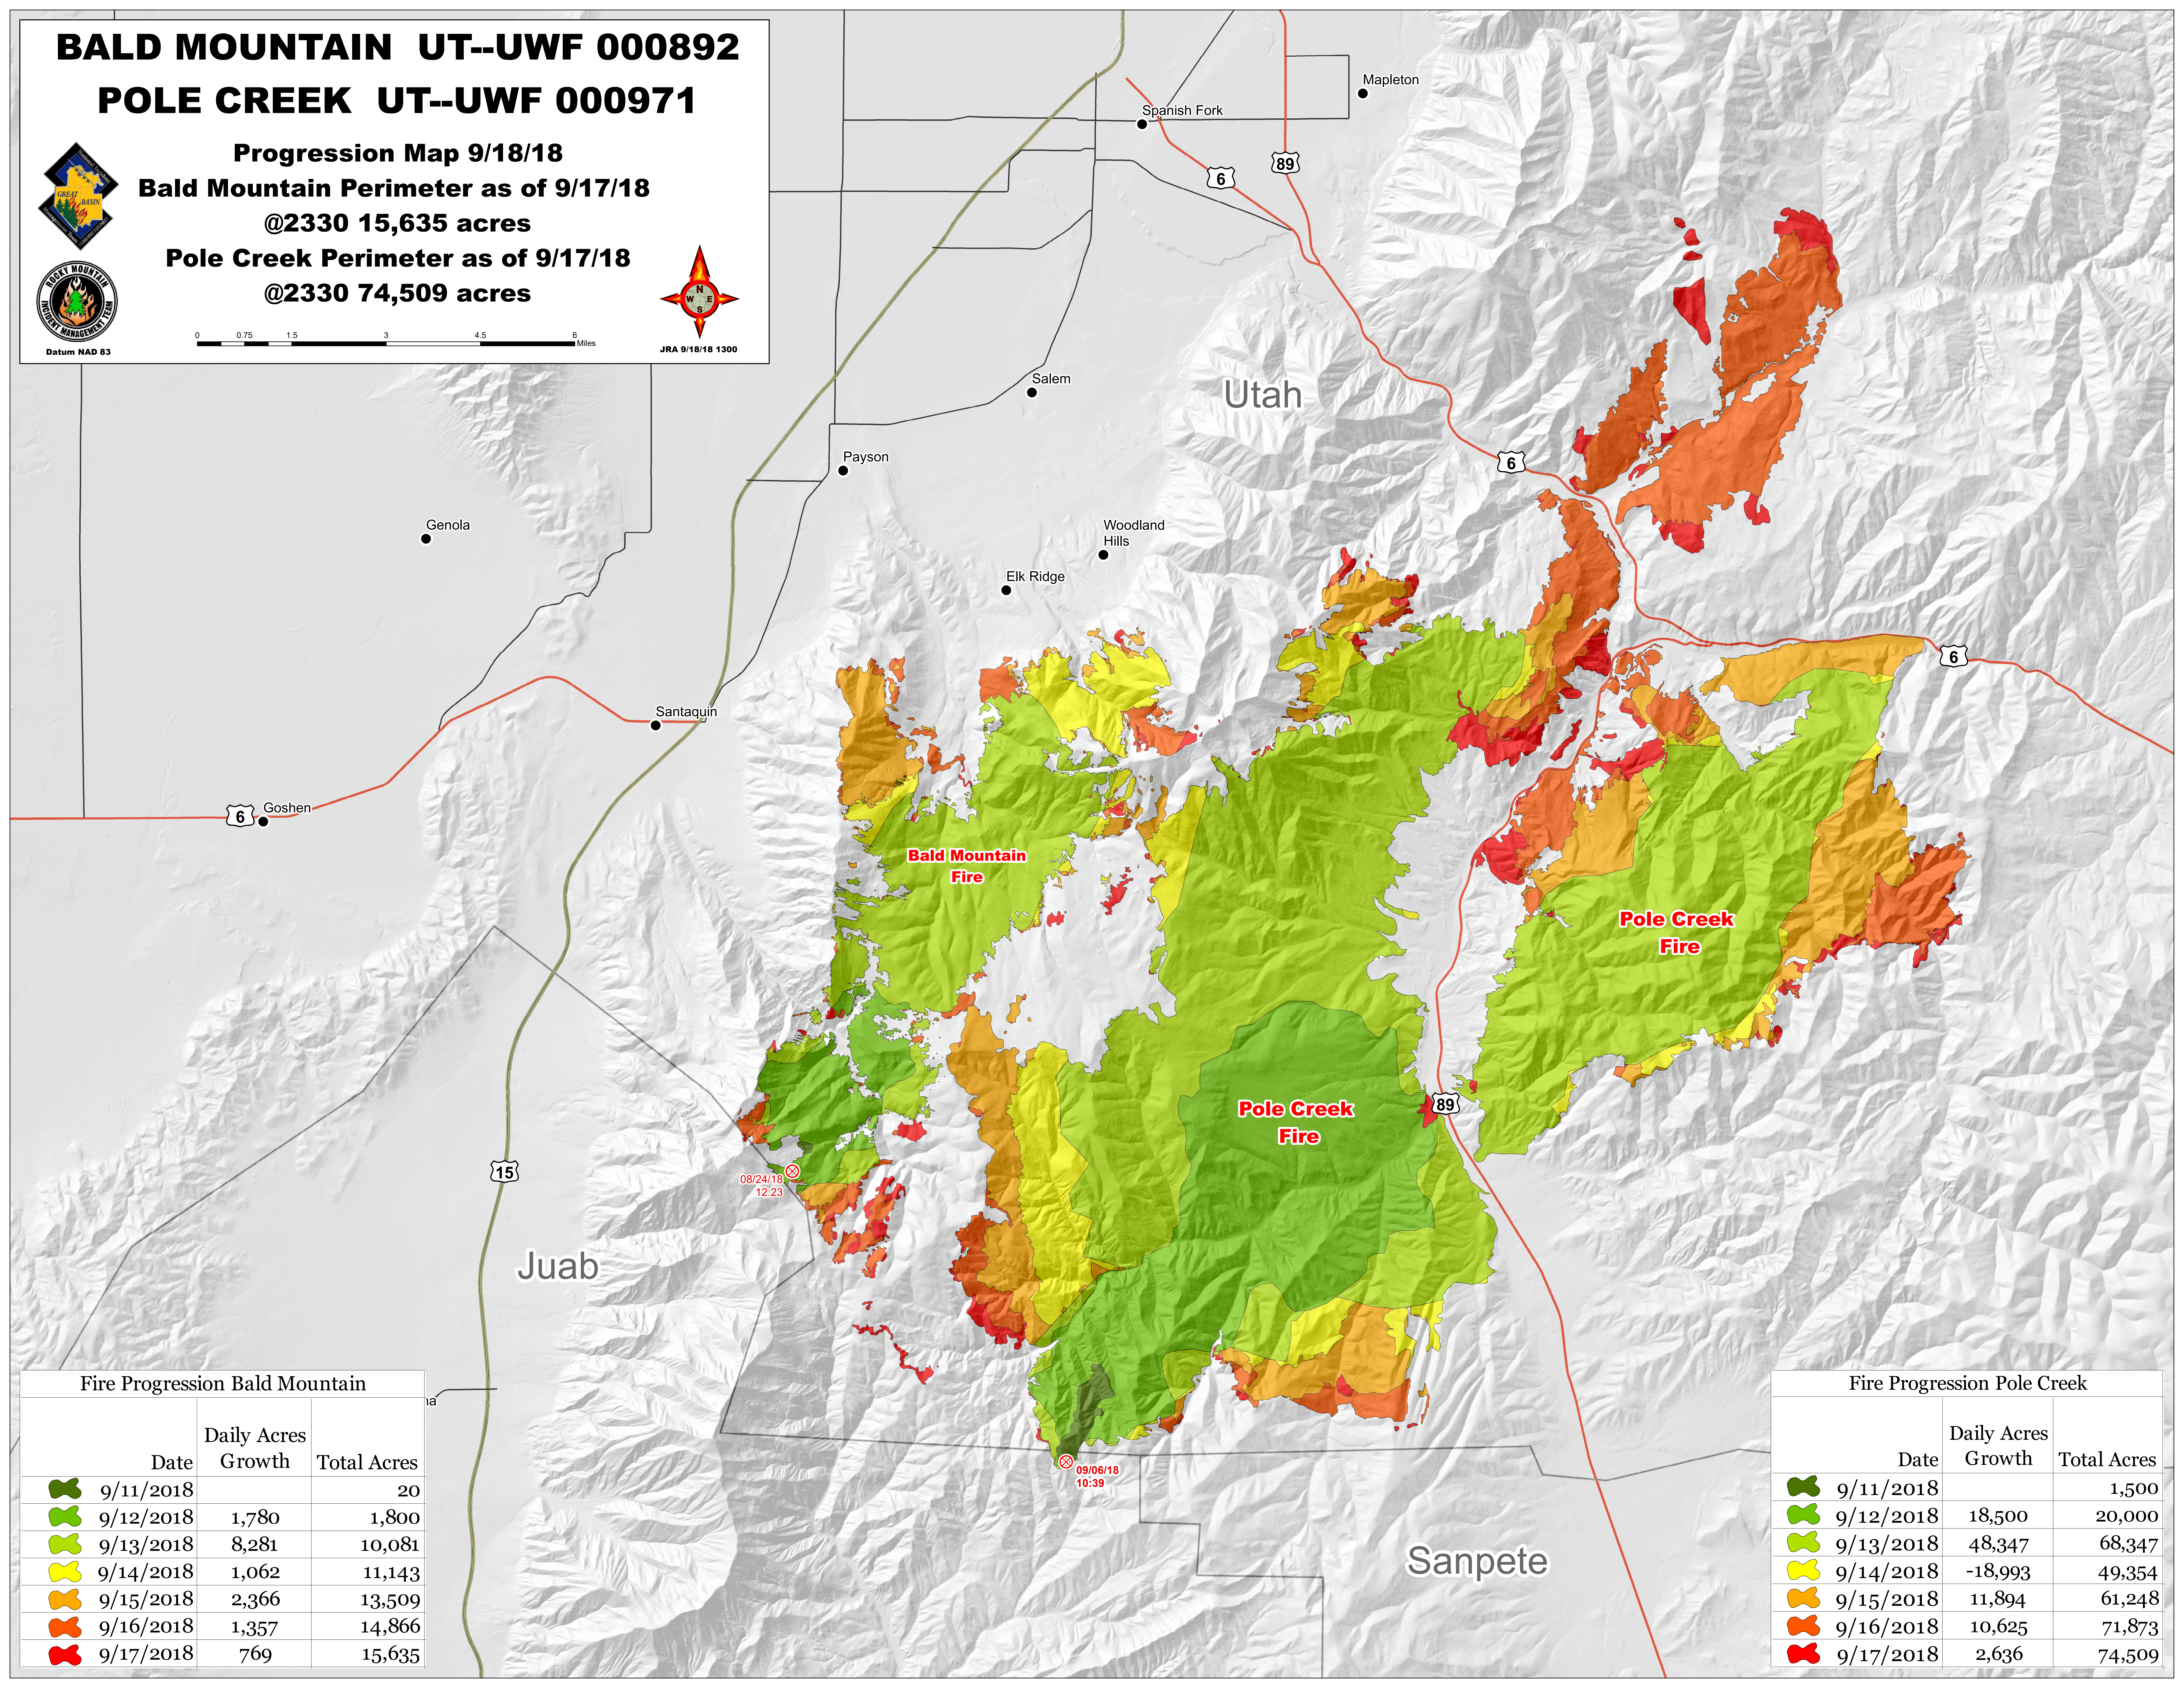

BALD MOUNTAIN UT--UWF 000892

POLE CREEK UT--UWF 000971

Progression Map 9/18/18

Bald Mountain Perimeter as of 9/17/18

@2330 15,635 acres

Pole Creek Perimeter as of 9/17/18

@2330 74,509 acres

0 0.75 1.5 3 4.5 6 Miles

JRA 9/18/18 1300

Datum NAD 83

Fire Progression Bald Mountain

Date	Daily Acres Growth	Total Acres
9/11/2018	20	20
9/12/2018	1,780	1,800
9/13/2018	8,281	10,081
9/14/2018	1,062	11,143
9/15/2018	2,366	13,509
9/16/2018	1,357	14,866
9/17/2018	769	15,635

Fire Progression Pole Creek

Date	Daily Acres Growth	Total Acres
9/11/2018	1,500	1,500
9/12/2018	18,500	20,000
9/13/2018	48,347	68,347
9/14/2018	-18,993	49,354
9/15/2018	11,894	61,248
9/16/2018	10,625	71,873
9/17/2018	2,636	74,509

08/24/18
12:23

09/06/18
10:39