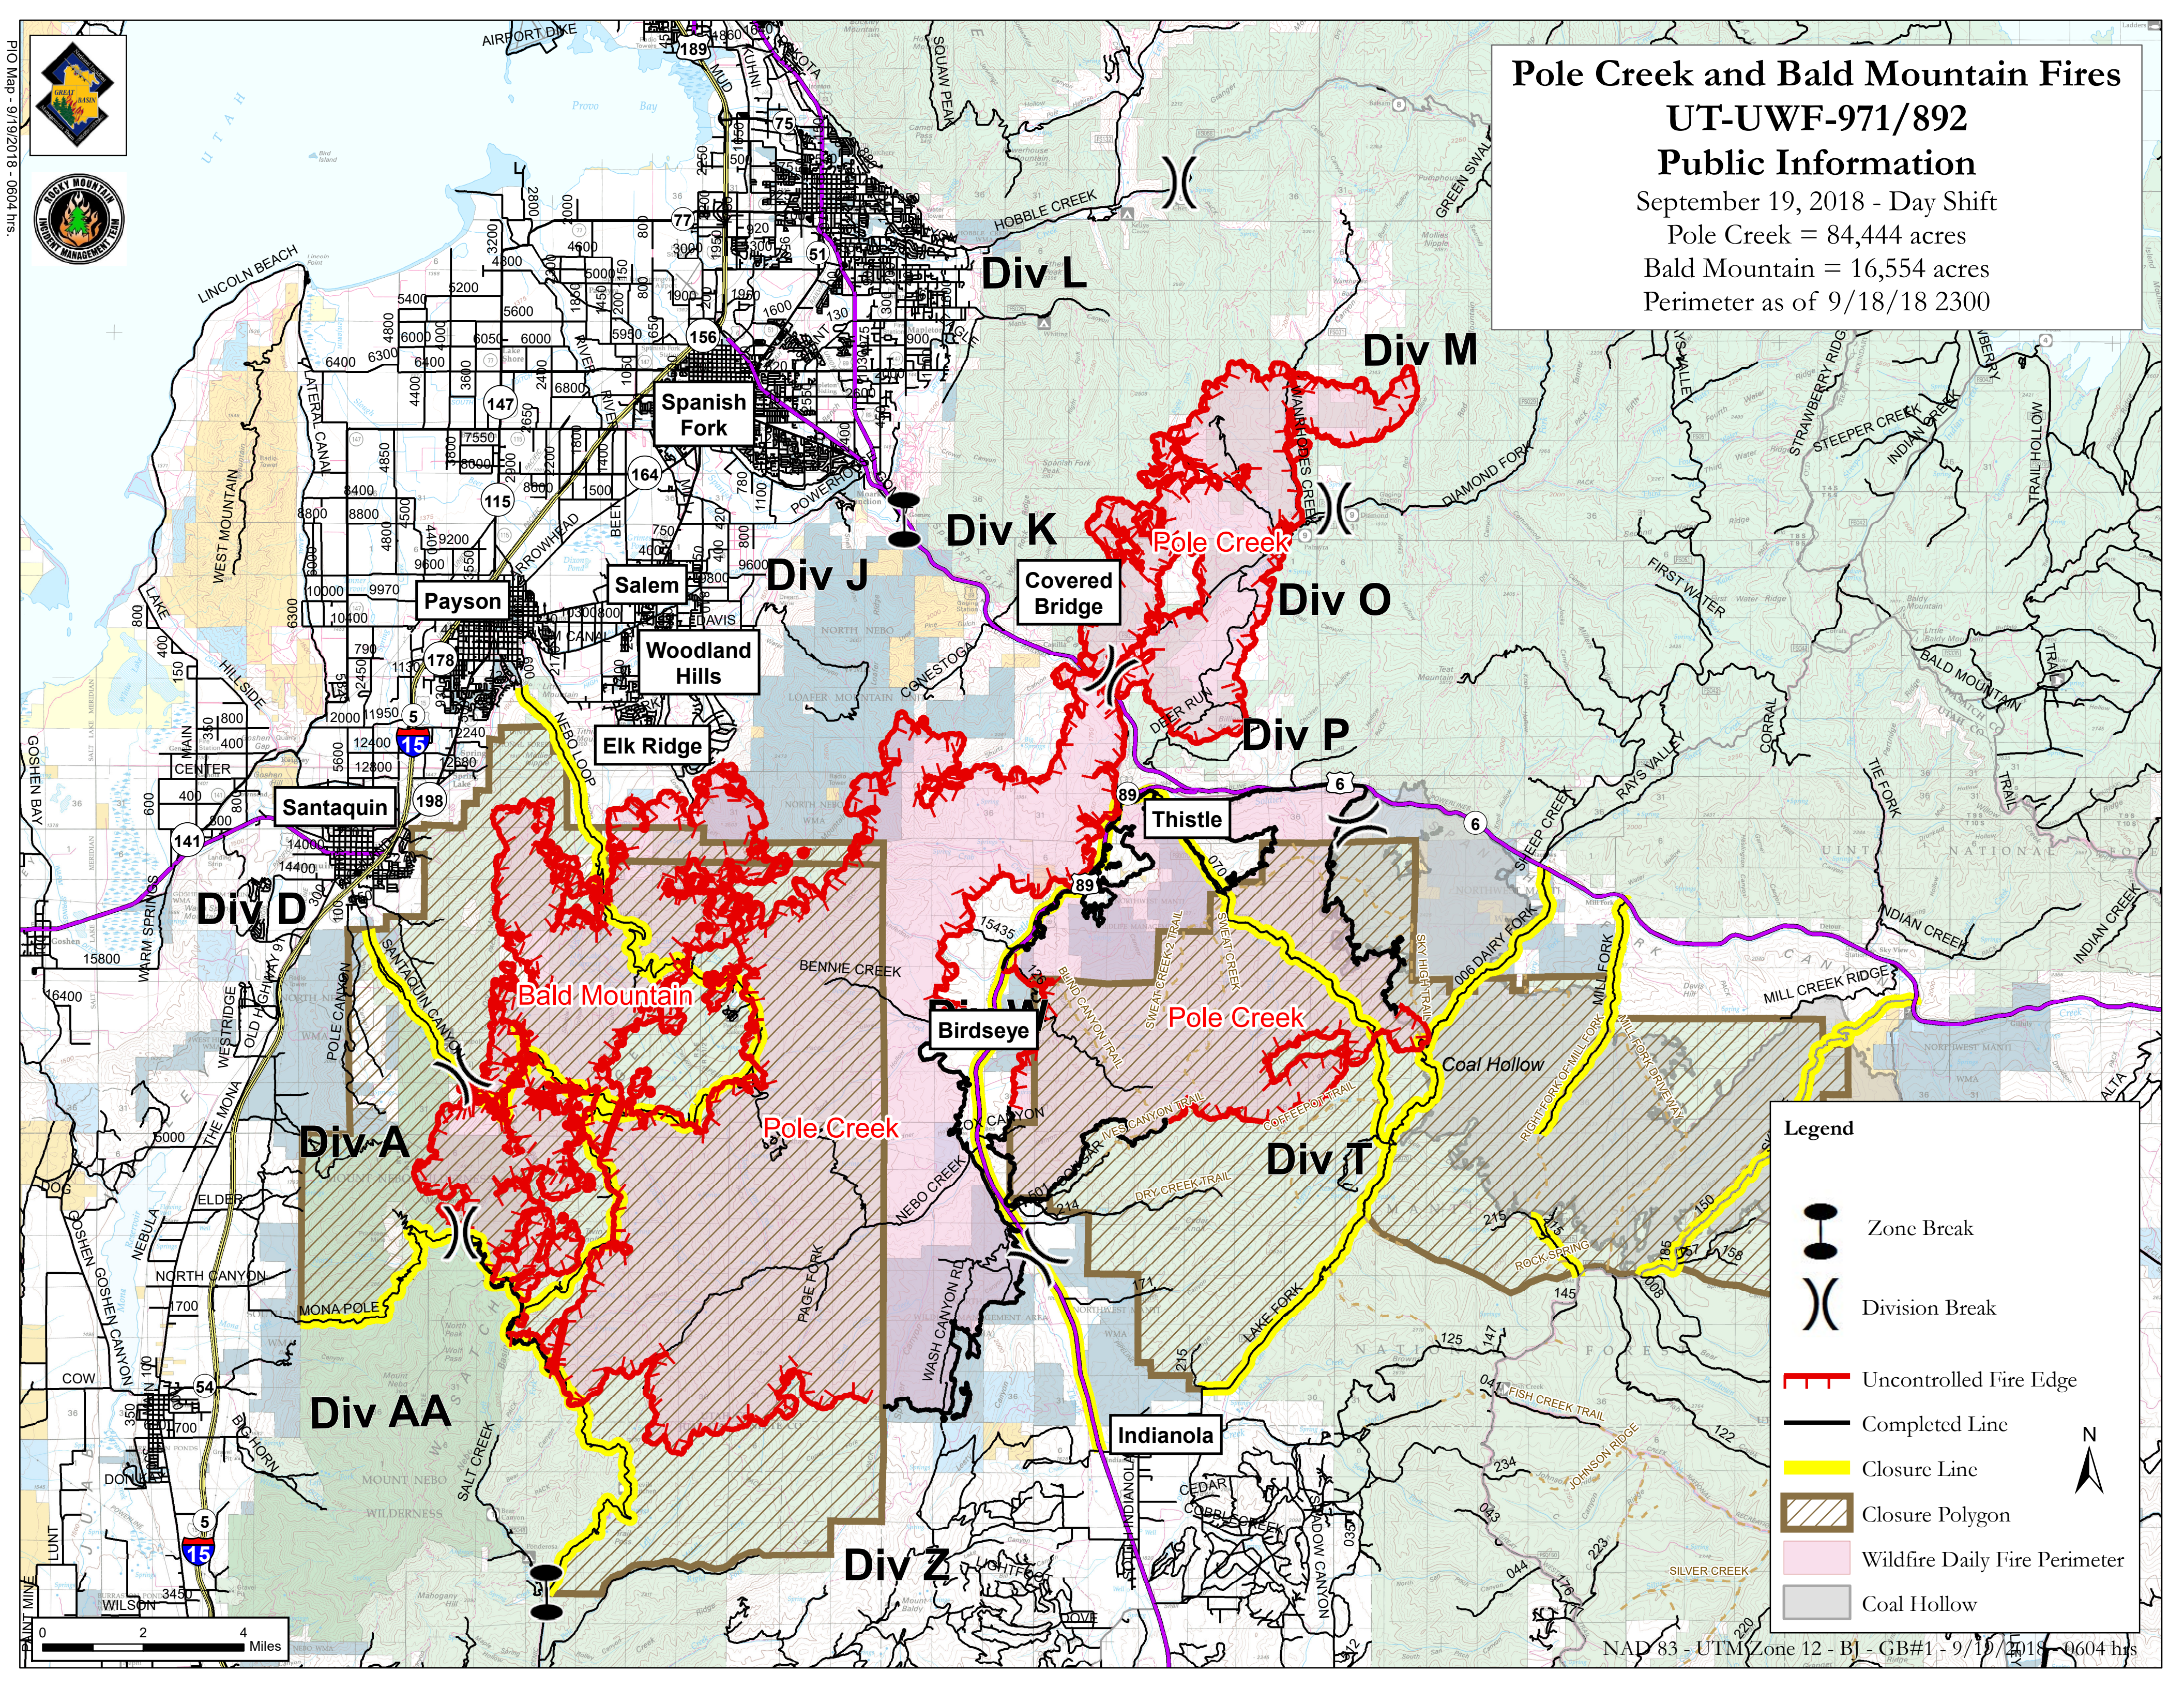

Pole Creek and Bald Mountain Fires
UT-UWF-971/892
Public Information
 September 19, 2018 - Day Shift
 Pole Creek = 84,444 acres
 Bald Mountain = 16,554 acres
 Perimeter as of 9/18/18 2300

Legend

- Zone Break
- Division Break
- Uncontrolled Fire Edge
- Completed Line
- Closure Line
- Closure Polygon
- Wildfire Daily Fire Perimeter
- Coal Hollow

N