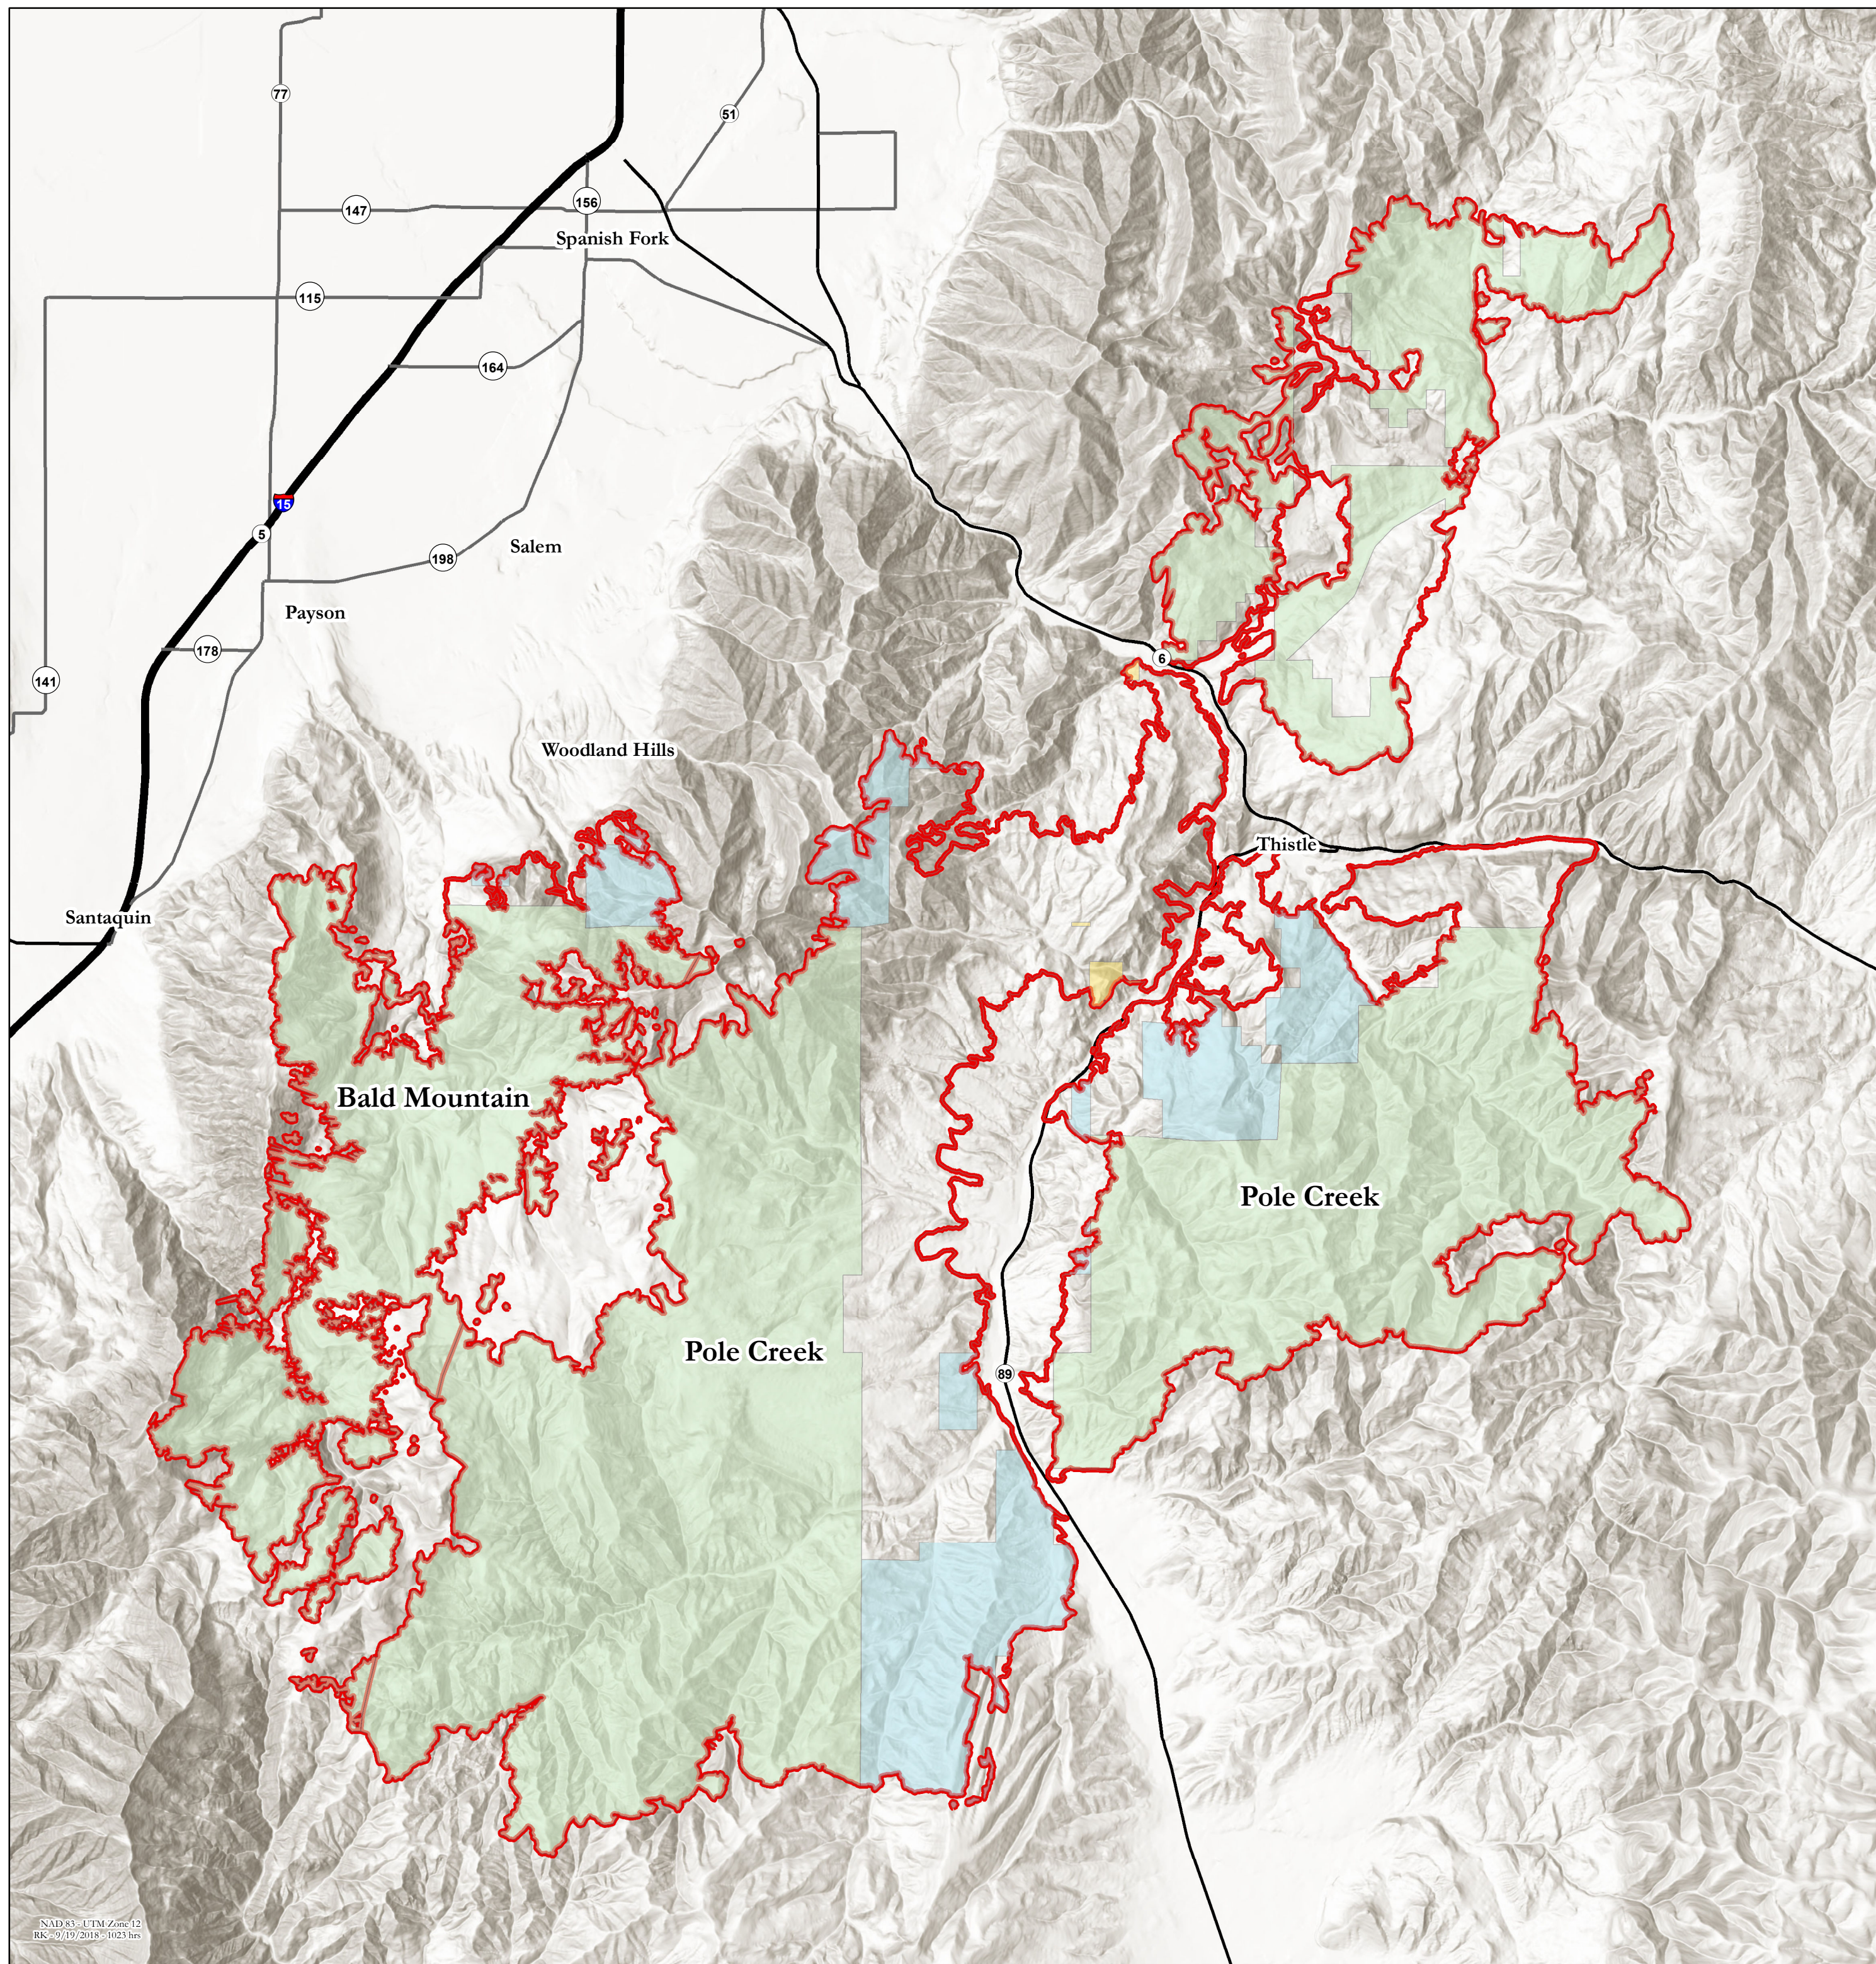

Ownership Map Pole Creek & Bald Mountain Fires UT-UWF-971/892

September 19, 2018

Acres as of 9/18/18 2330 hrs
Bald Mountain 2352 hrs
Pole Creek 2257 hrs

Legend

- Wildfire Daily Fire Perimeter
- Bureau of Land Management
- US Forest Service
- State
- Private
- Interstates
- US Highways
- State Highways

Cumulative		
Ownership	Acres	Percent
Bureau of Land Management	154	0.2%
State	9,226	9.1%
Private	21,719	21.5%
US Forest Service	69,899	69.2%
Total	100,998	100.0%
Pole Creek		
Ownership	Acres	Percent
Bureau of Land Management	154	0.2%
State	8,505	10.1%
Private	21,220	25.1%
US Forest Service	54,565	64.6%
Total	84,444	100.0%
Bald Mountain		
Ownership	Acres	Percent
Private	499	3.0%
State	721	4.4%
US Forest Service	15,334	92.6%
Total	16,554	100.0%

NAD 83 - UTM Zone 12
RK 9/19/2018 1023 hrs