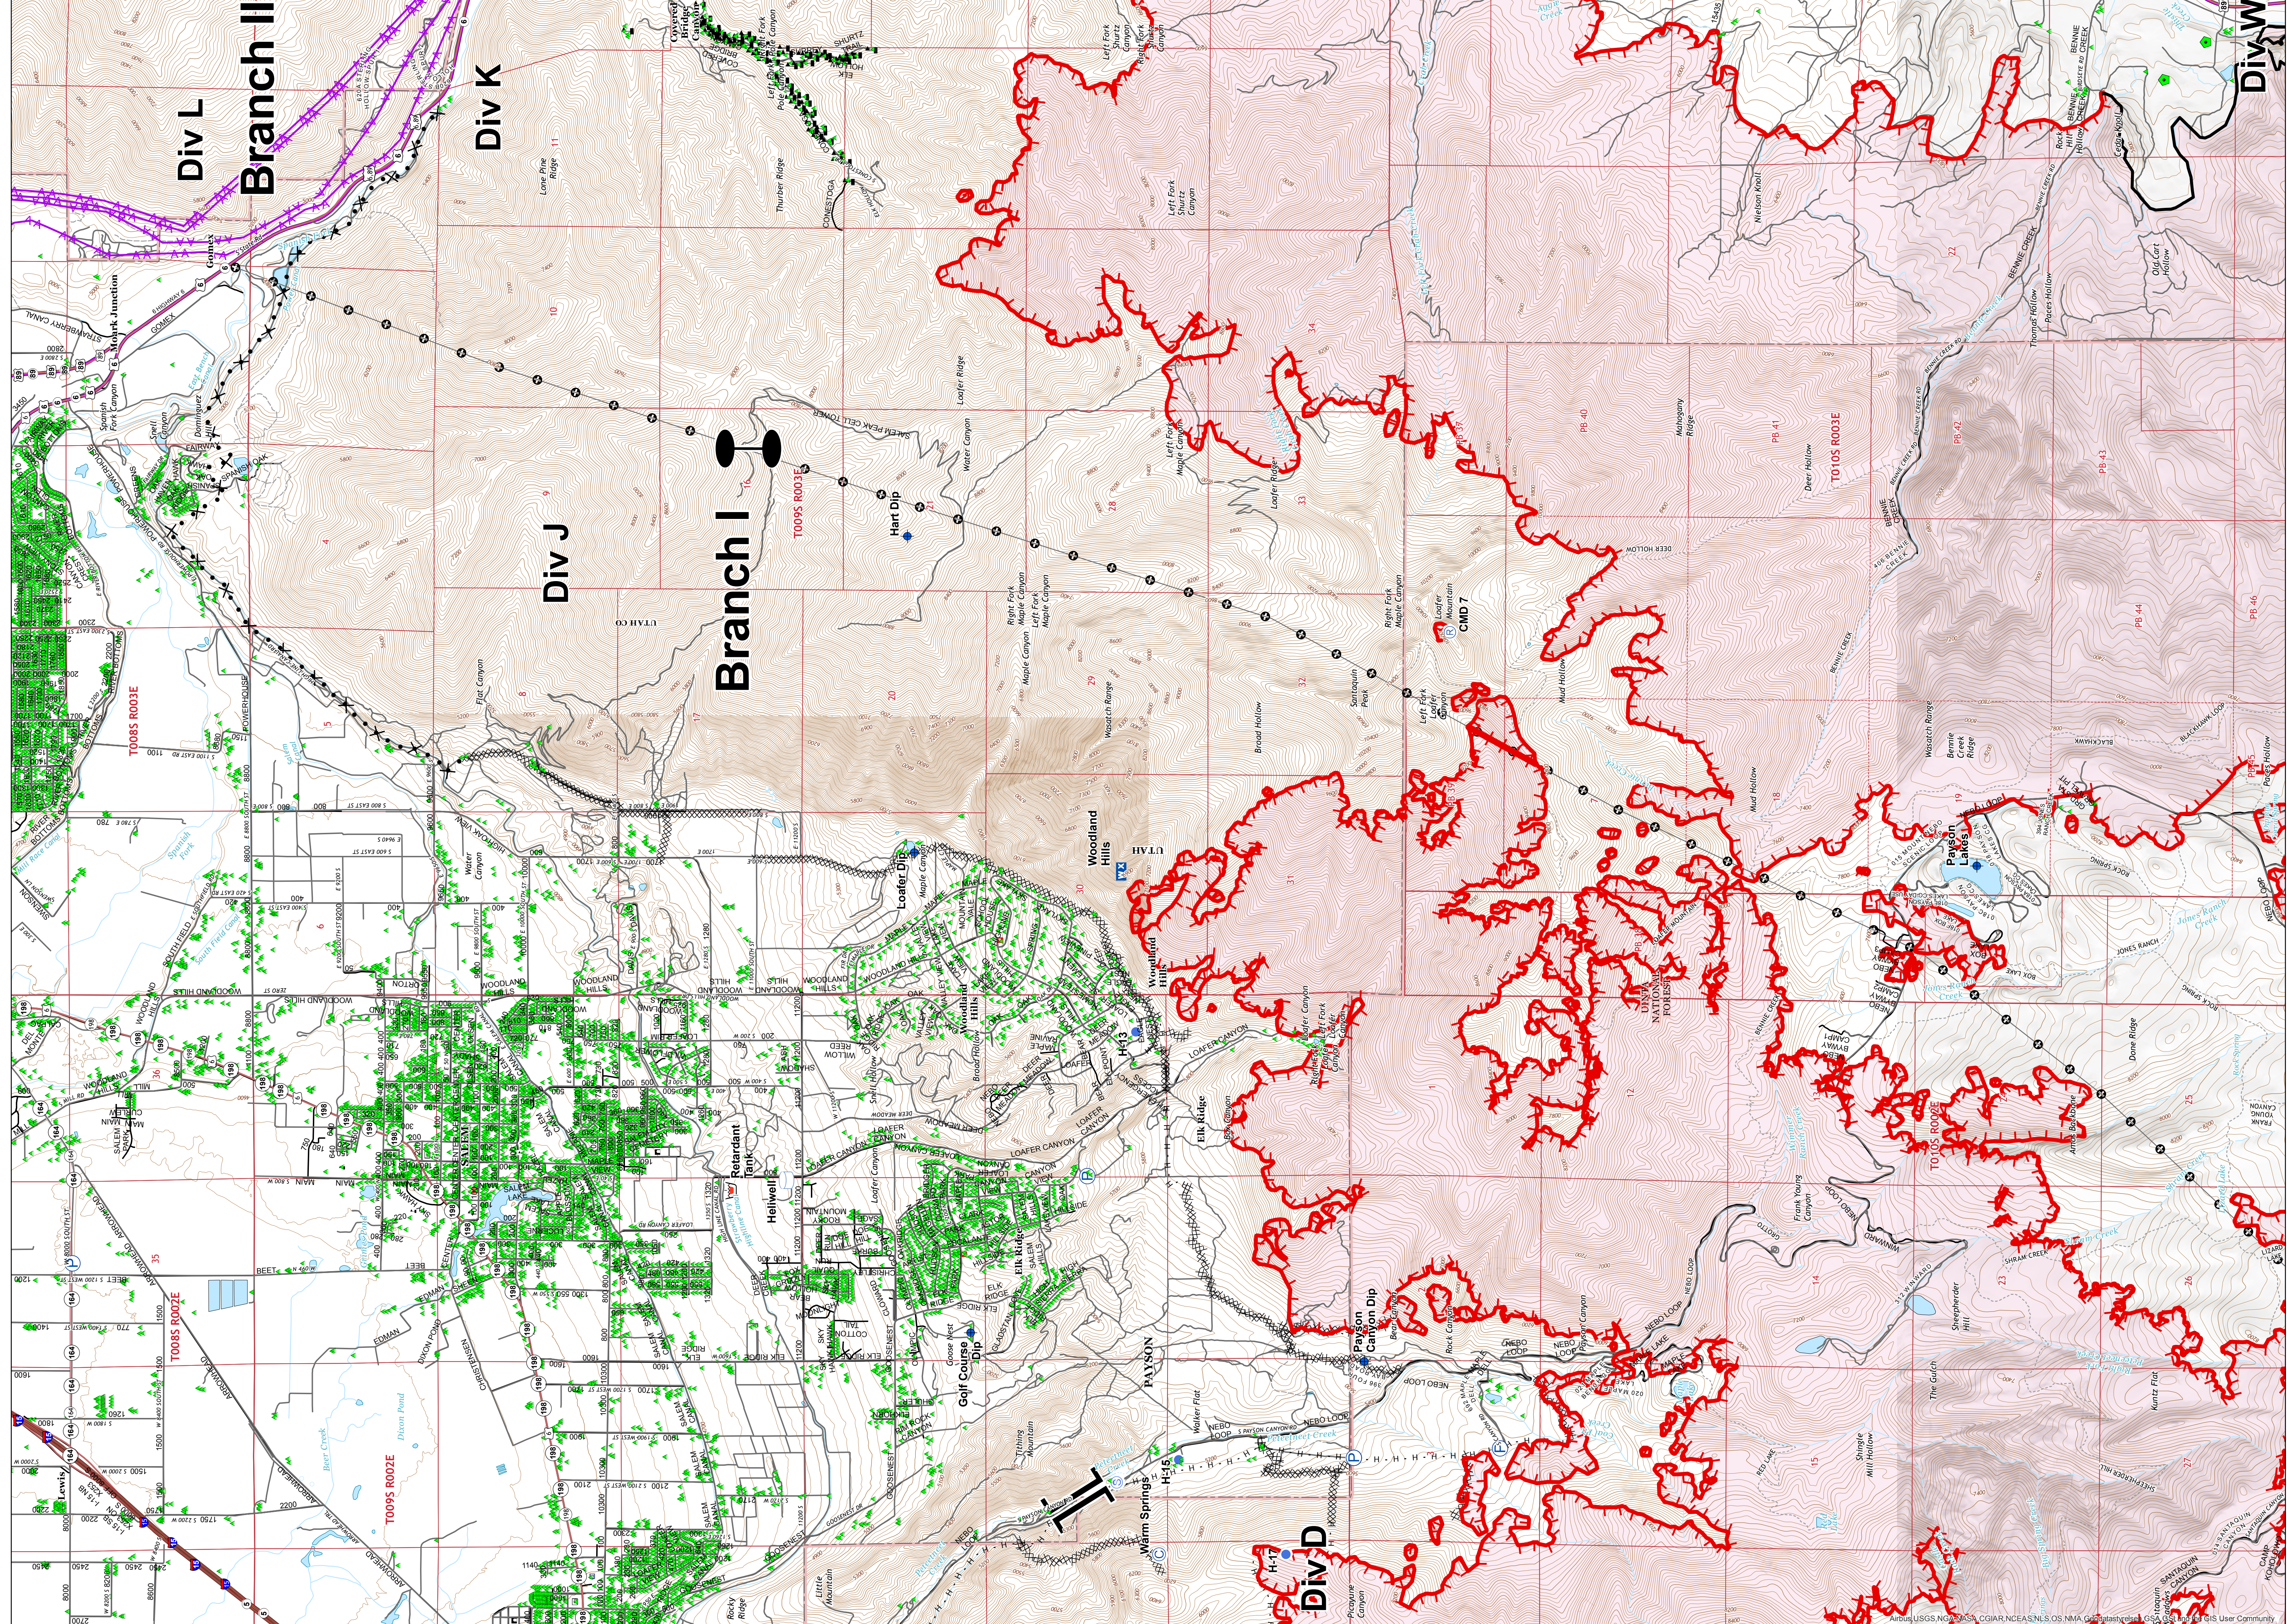

Pole Creek Bald Mtn IAP Map

Div J
UT-UWF-000971
September 20, 2018
Day Shift
Pole Creek 88,420 acres
Bald Mtn. 16,554 acres
as of 9/19/2018 1500 hrs

- Legend
- Buildings
 - Mines
 - Electrical Lines
 - Camp
 - Dip Site
 - Helispot
 - Mobile Weather Unit
 - Pump
 - Repeater
 - Retardant/Mud Pit
 - Staging Area
 - Water Tank
 - Value at Risk
 - Branch Break
 - Zone Break

- Uncontrolled Fire Edge
- Completed Line
- Completed Dozer Line
- Completed Hand Line
- Proposed Dozer Line
- Zone

Miles
0 0.1 0.2 0.3 0.4 0.5

NAD 83
UTM Zone 12
AK-GB1
9/19/2018
9:28

Div W

Div D