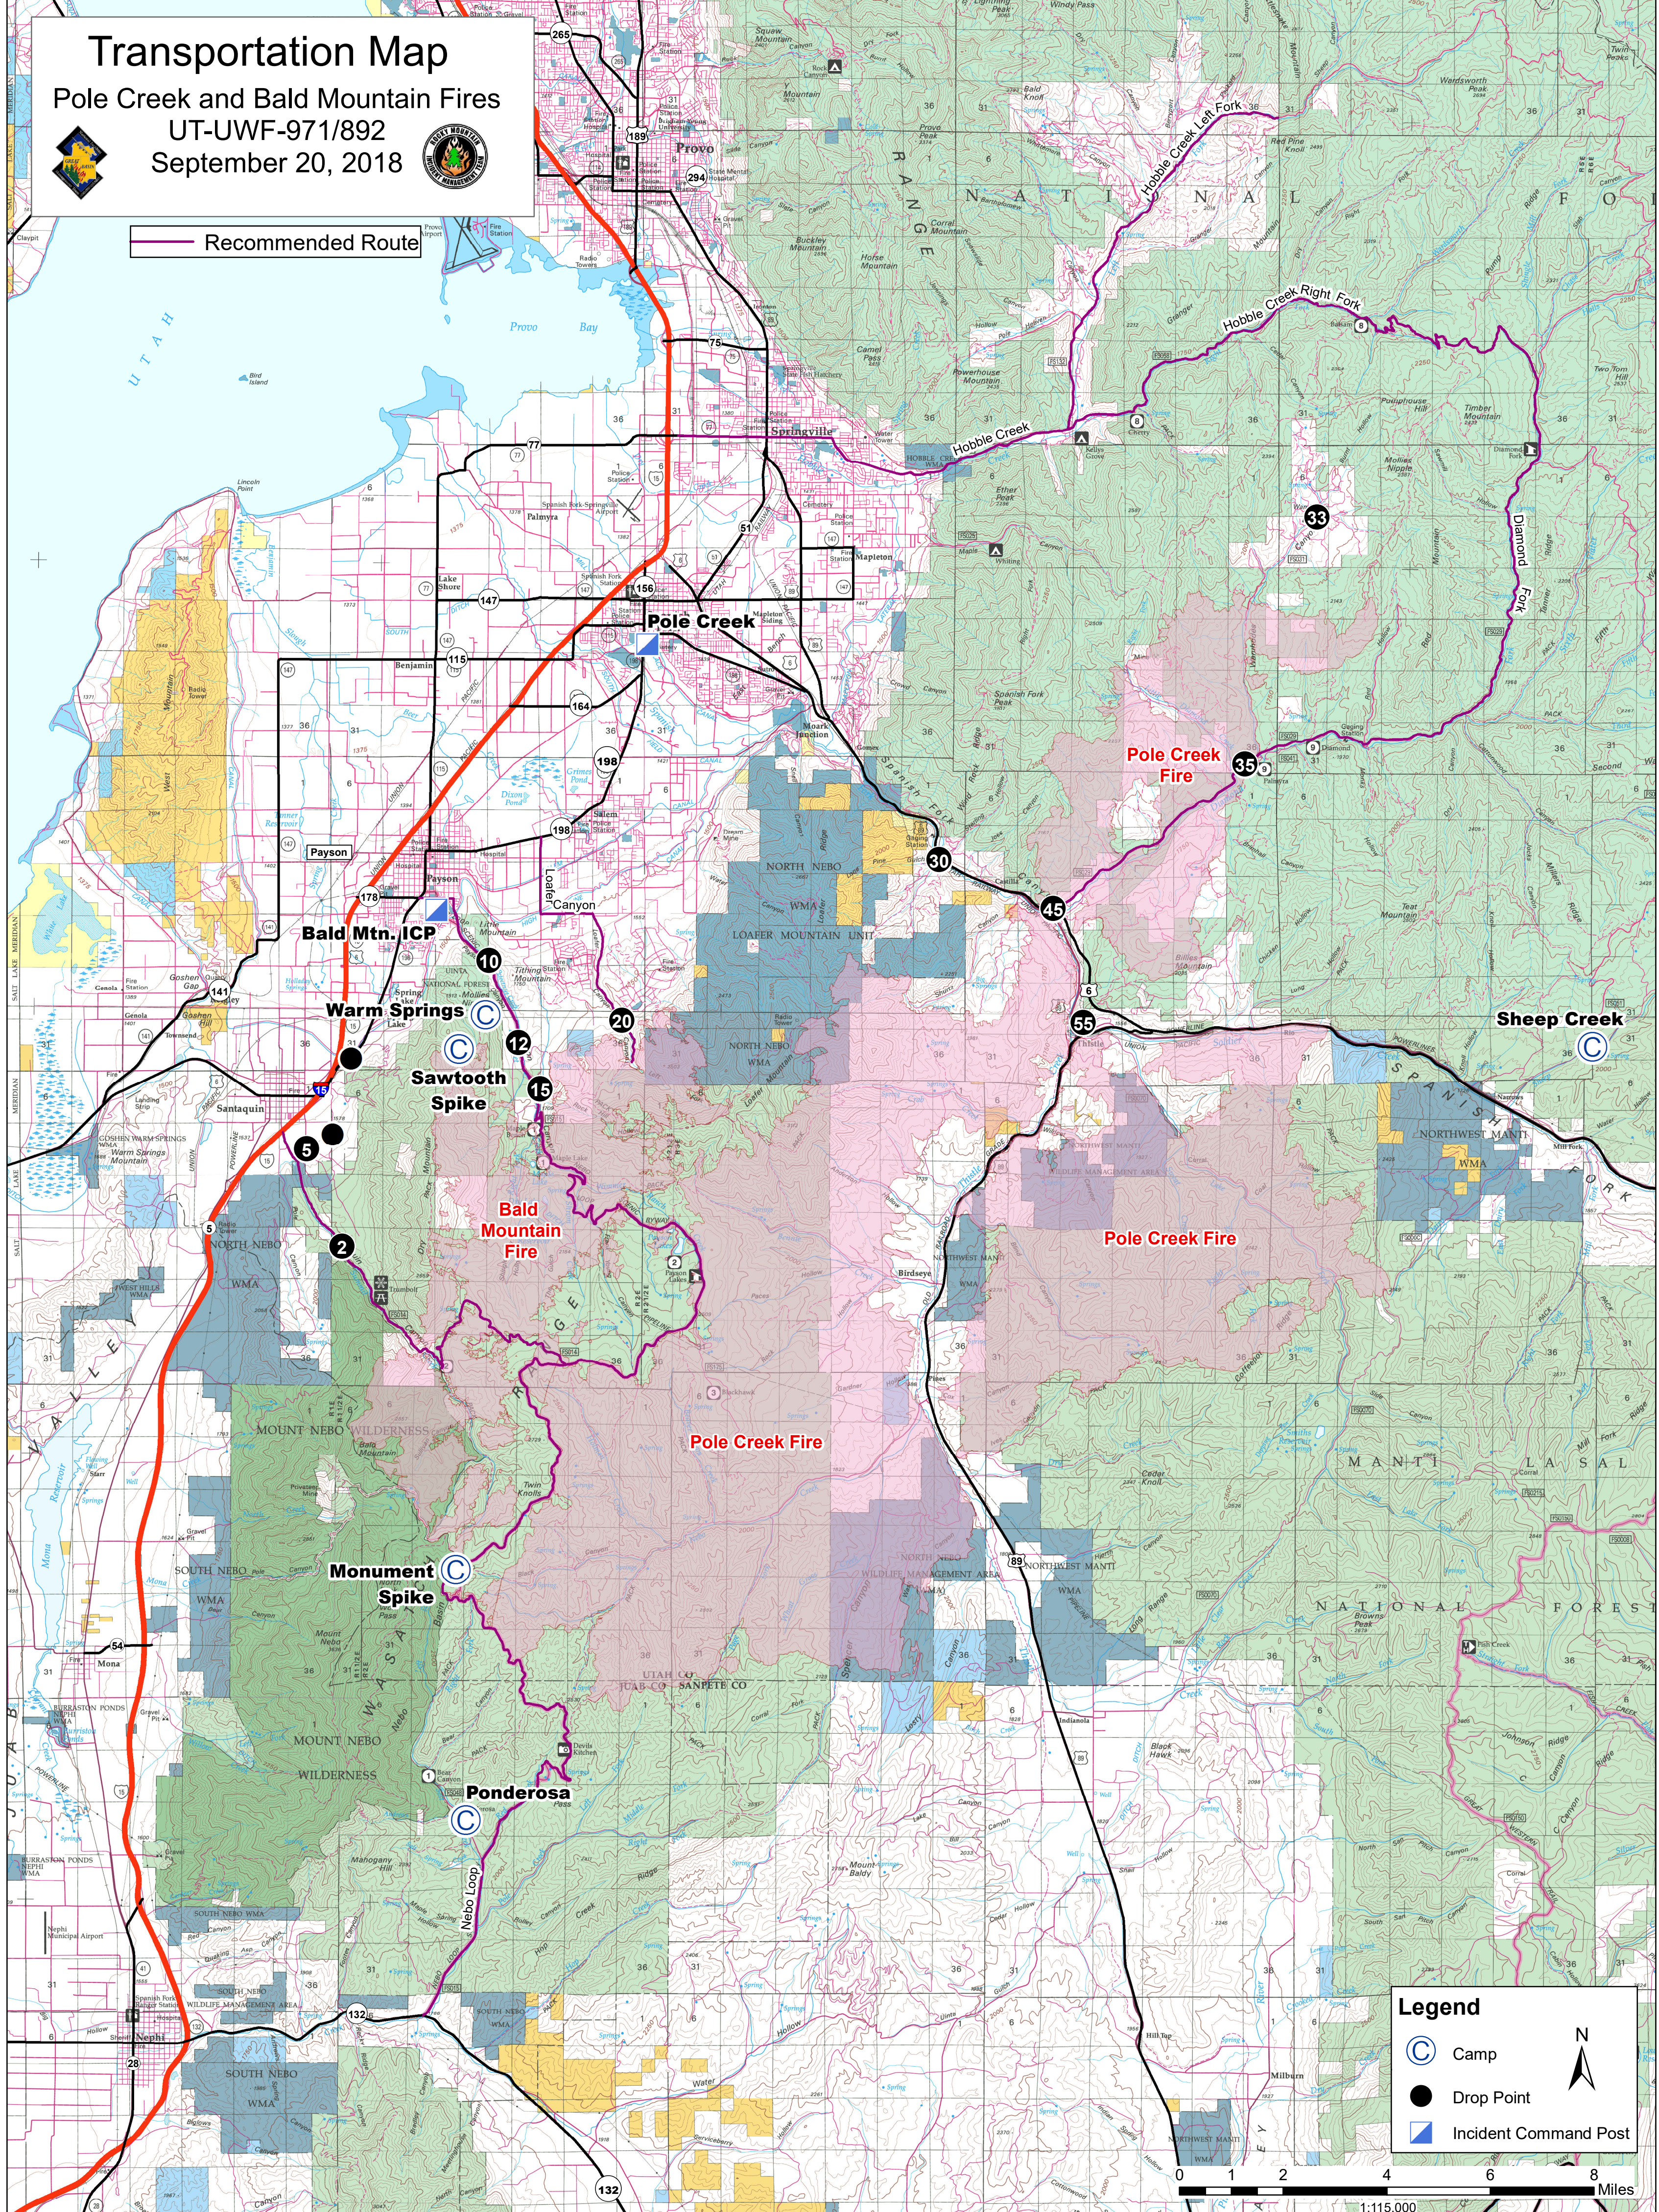

# Transportation Map

Pole Creek and Bald Mountain Fires

UT-UWF-971/892

September 20, 2018

Recommended Route

**Legend**

- Camp
- Drop Point
- Incident Command Post

0 1 2 4 6 8 Miles

1:115,000