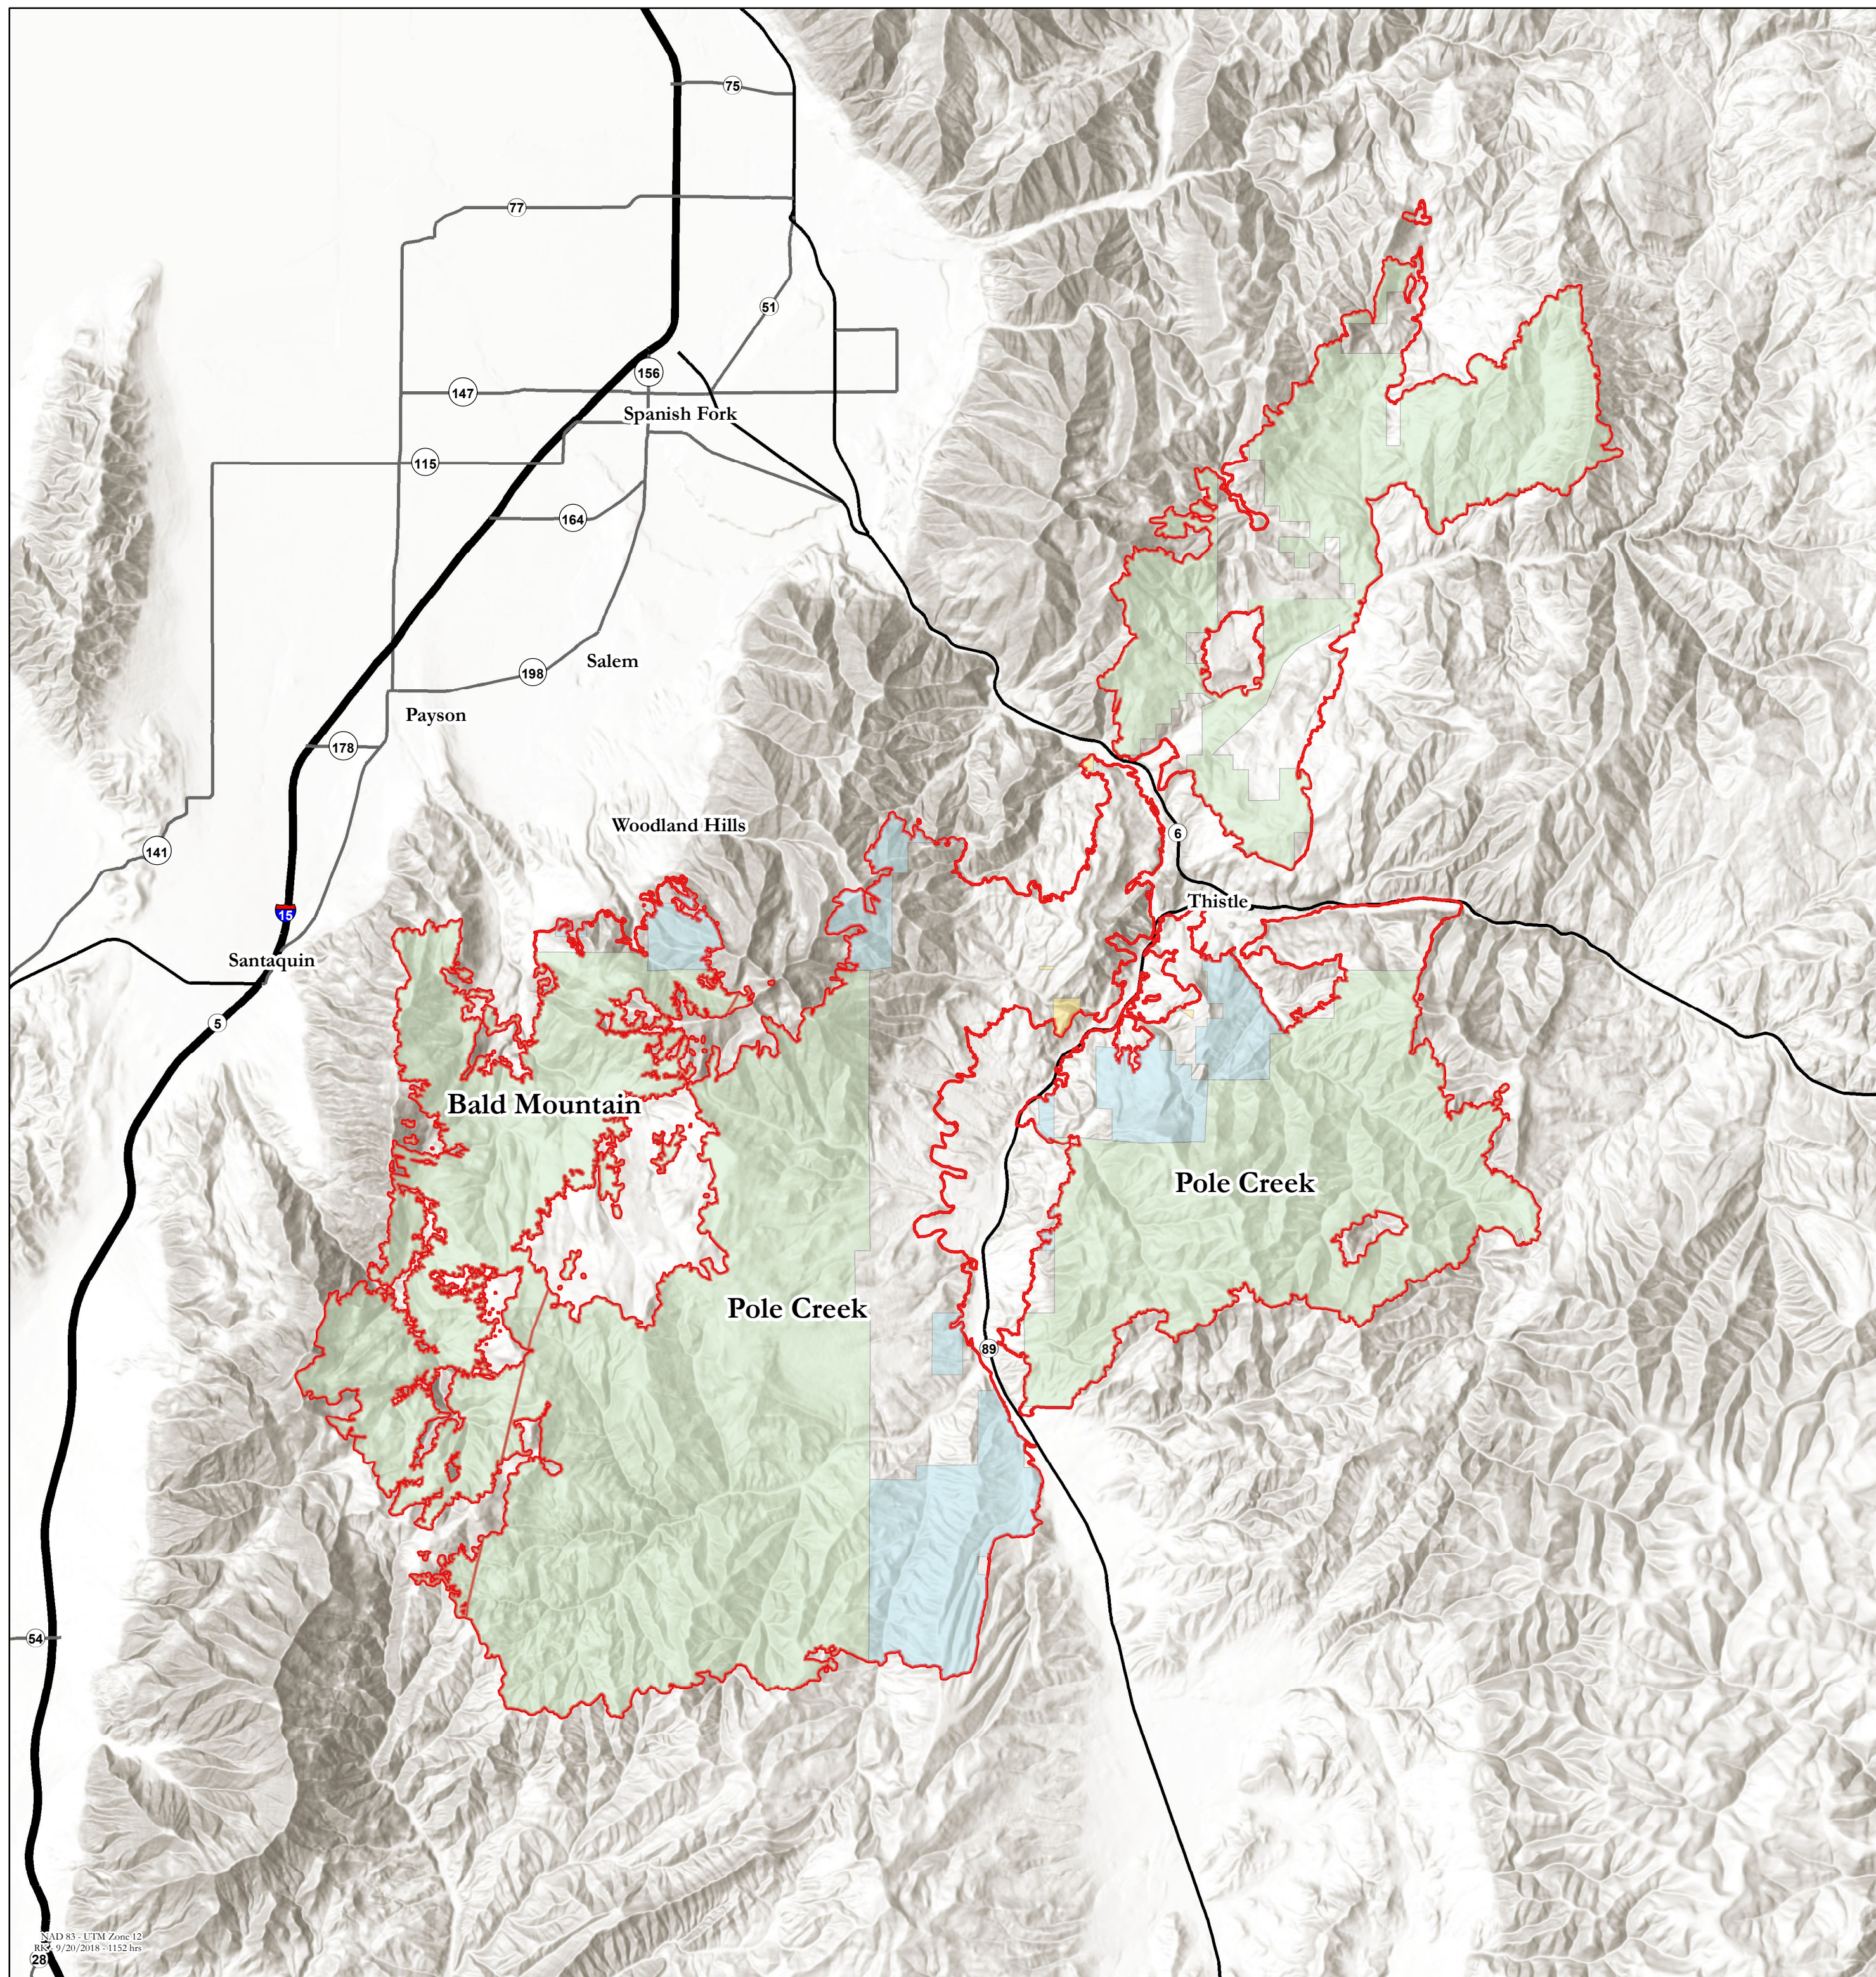

Ownership Map Pole Creek & Bald Mountain Fires UT-UWF-971/892

September 20, 2018

Acres as of 9/20/18 0000 hrs

Legend

- Wildfire Daily Fire Perimeter
- Bureau of Land Management
- US Forest Service
- State
- Private
- Interstates
- US Highways
- State Highways

Cumulative		
Ownership	Acres	Percent
Bureau of Land Management	166	0.1%
State	9,665	8.5%
Private	23,269	20.5%
US Forest Service	80,209	70.8%
Total	113,309	100.0%
Pole Creek		
Ownership	Acres	Percent
Bureau of Land Management	166	0.2%
State	8,935	9.3%
Private	22,761	23.8%
US Forest Service	63,839	66.7%
Total	95,701	100.0%
Bald Mountain		
Ownership	Acres	Percent
Private	508	2.9%
State	730	4.1%
US Forest Service	16,370	93.0%
Total	17,608	100.0%