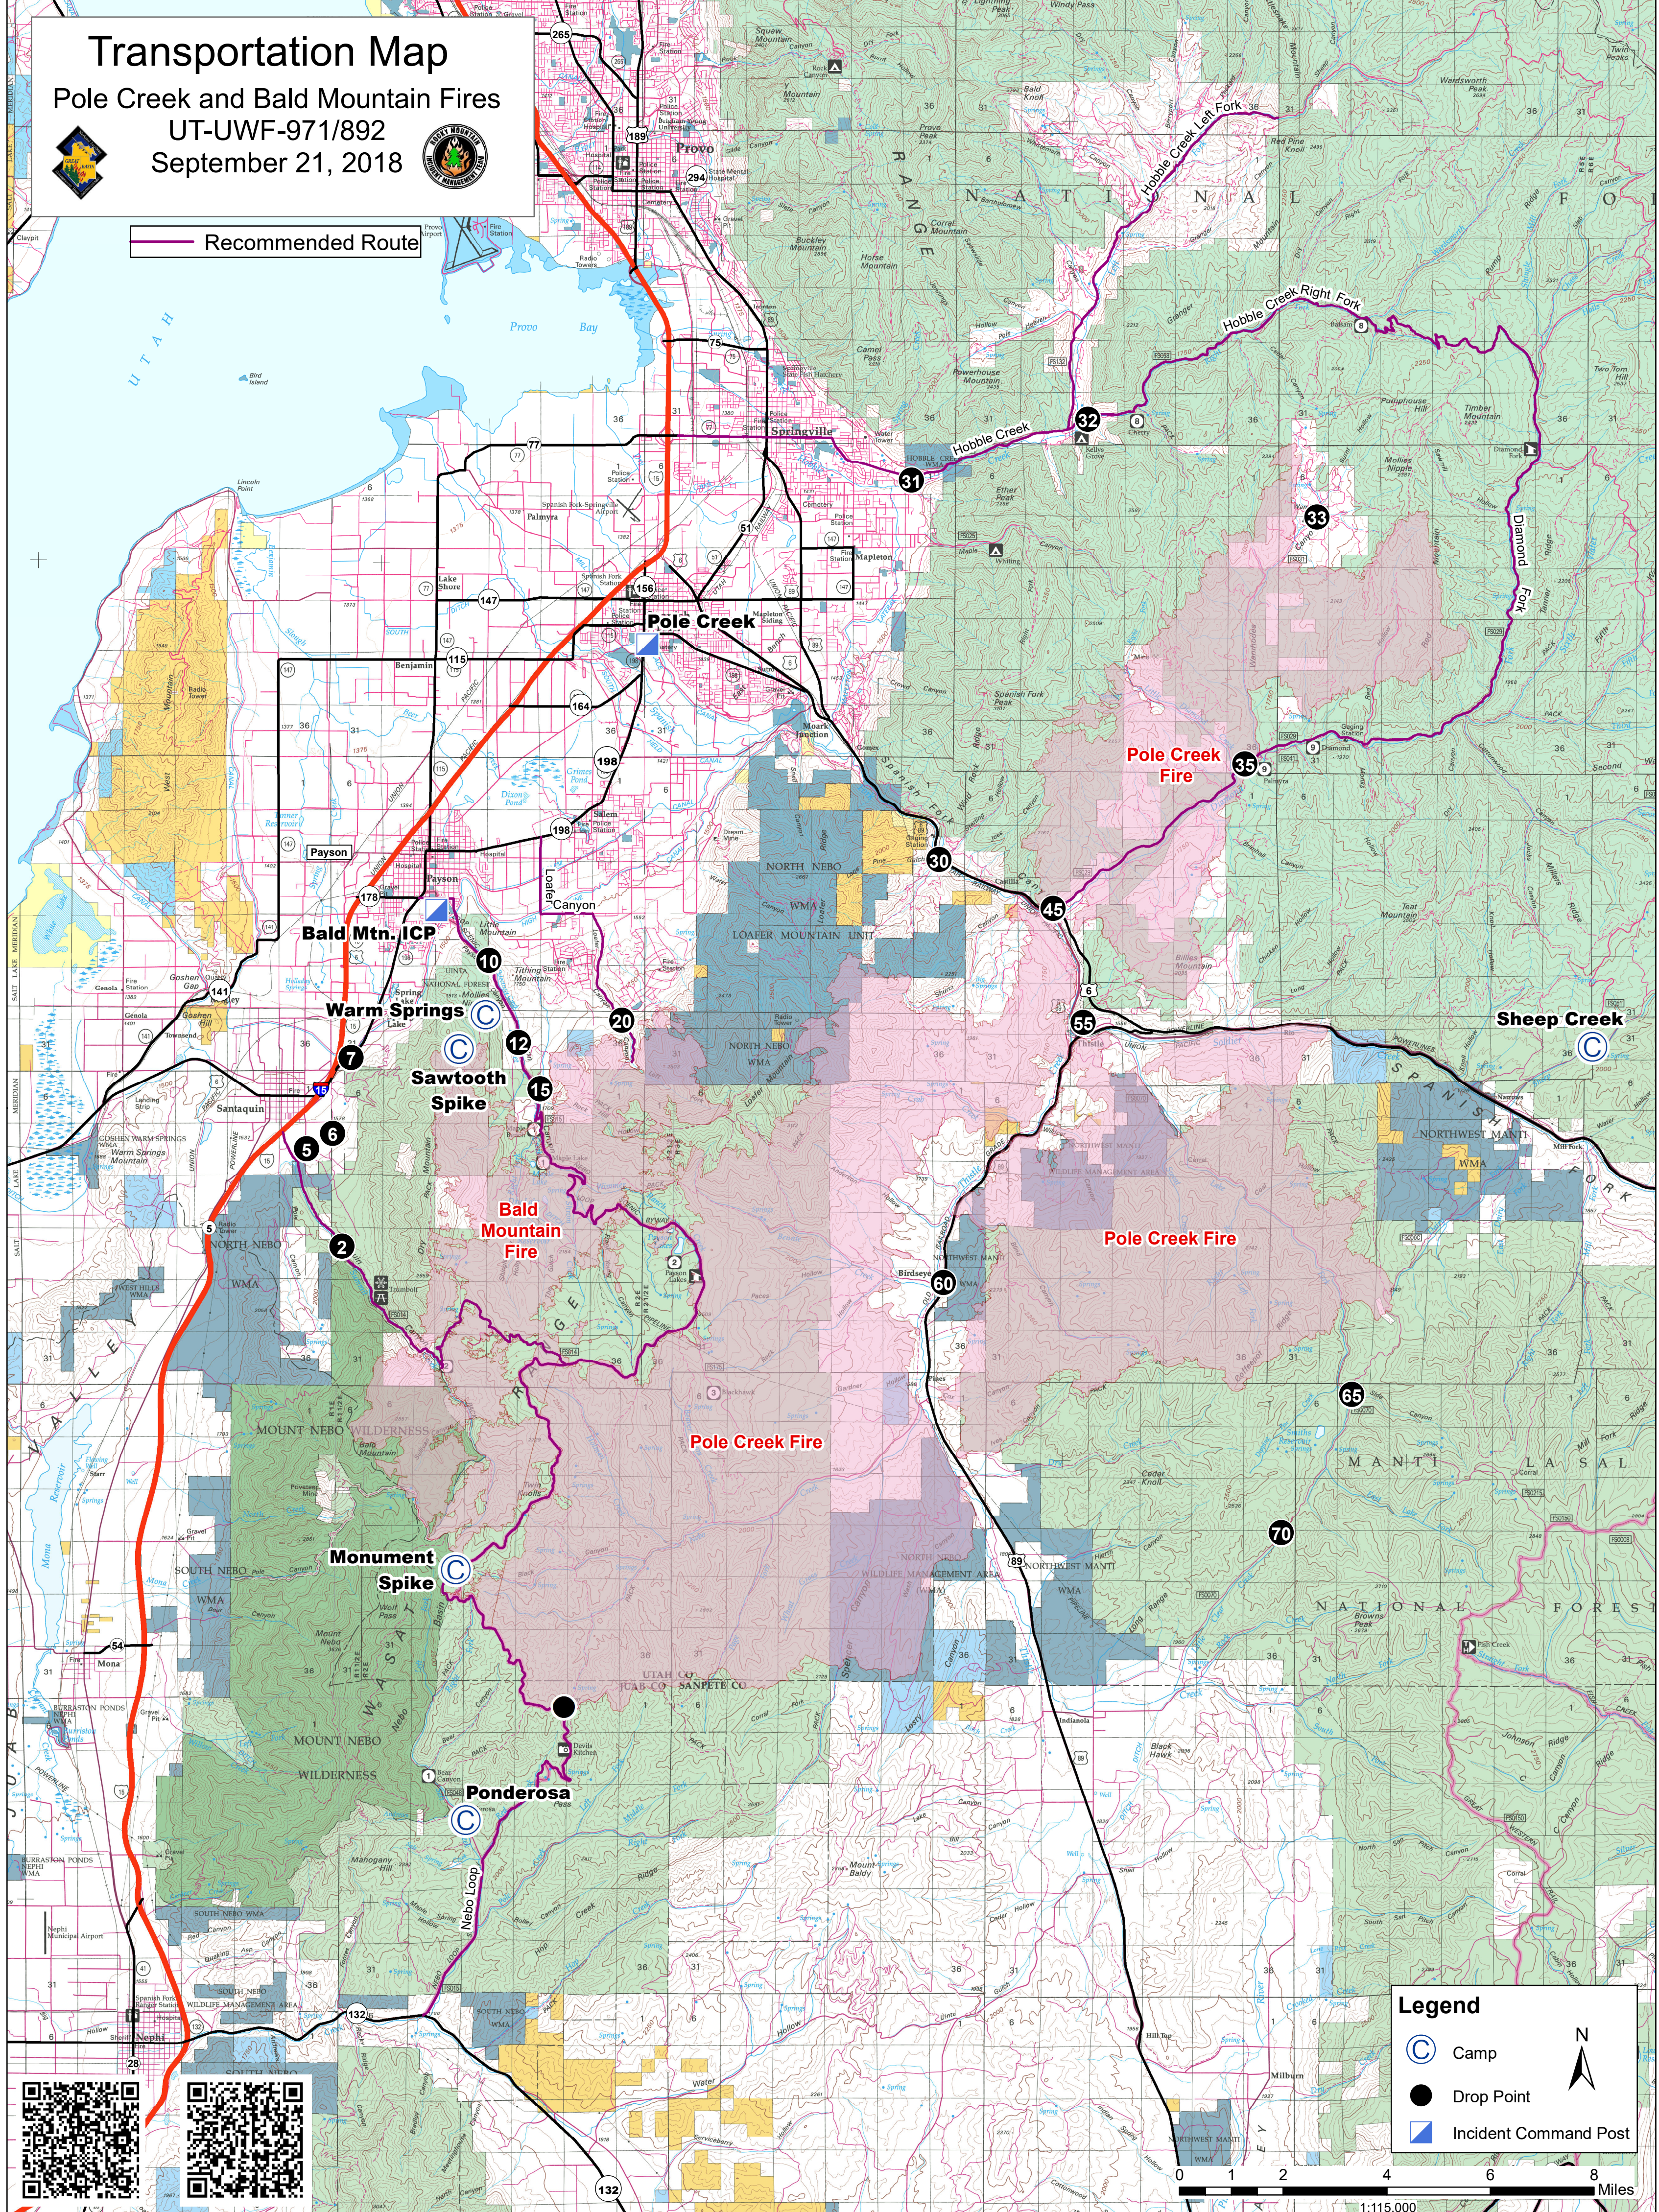

# Transportation Map

Pole Creek and Bald Mountain Fires

UT-UWF-971/892

September 21, 2018

Recommended Route

**Legend**

- Camp
- Drop Point
- Incident Command Post

0 1 2 4 6 8 Miles

1:115,000