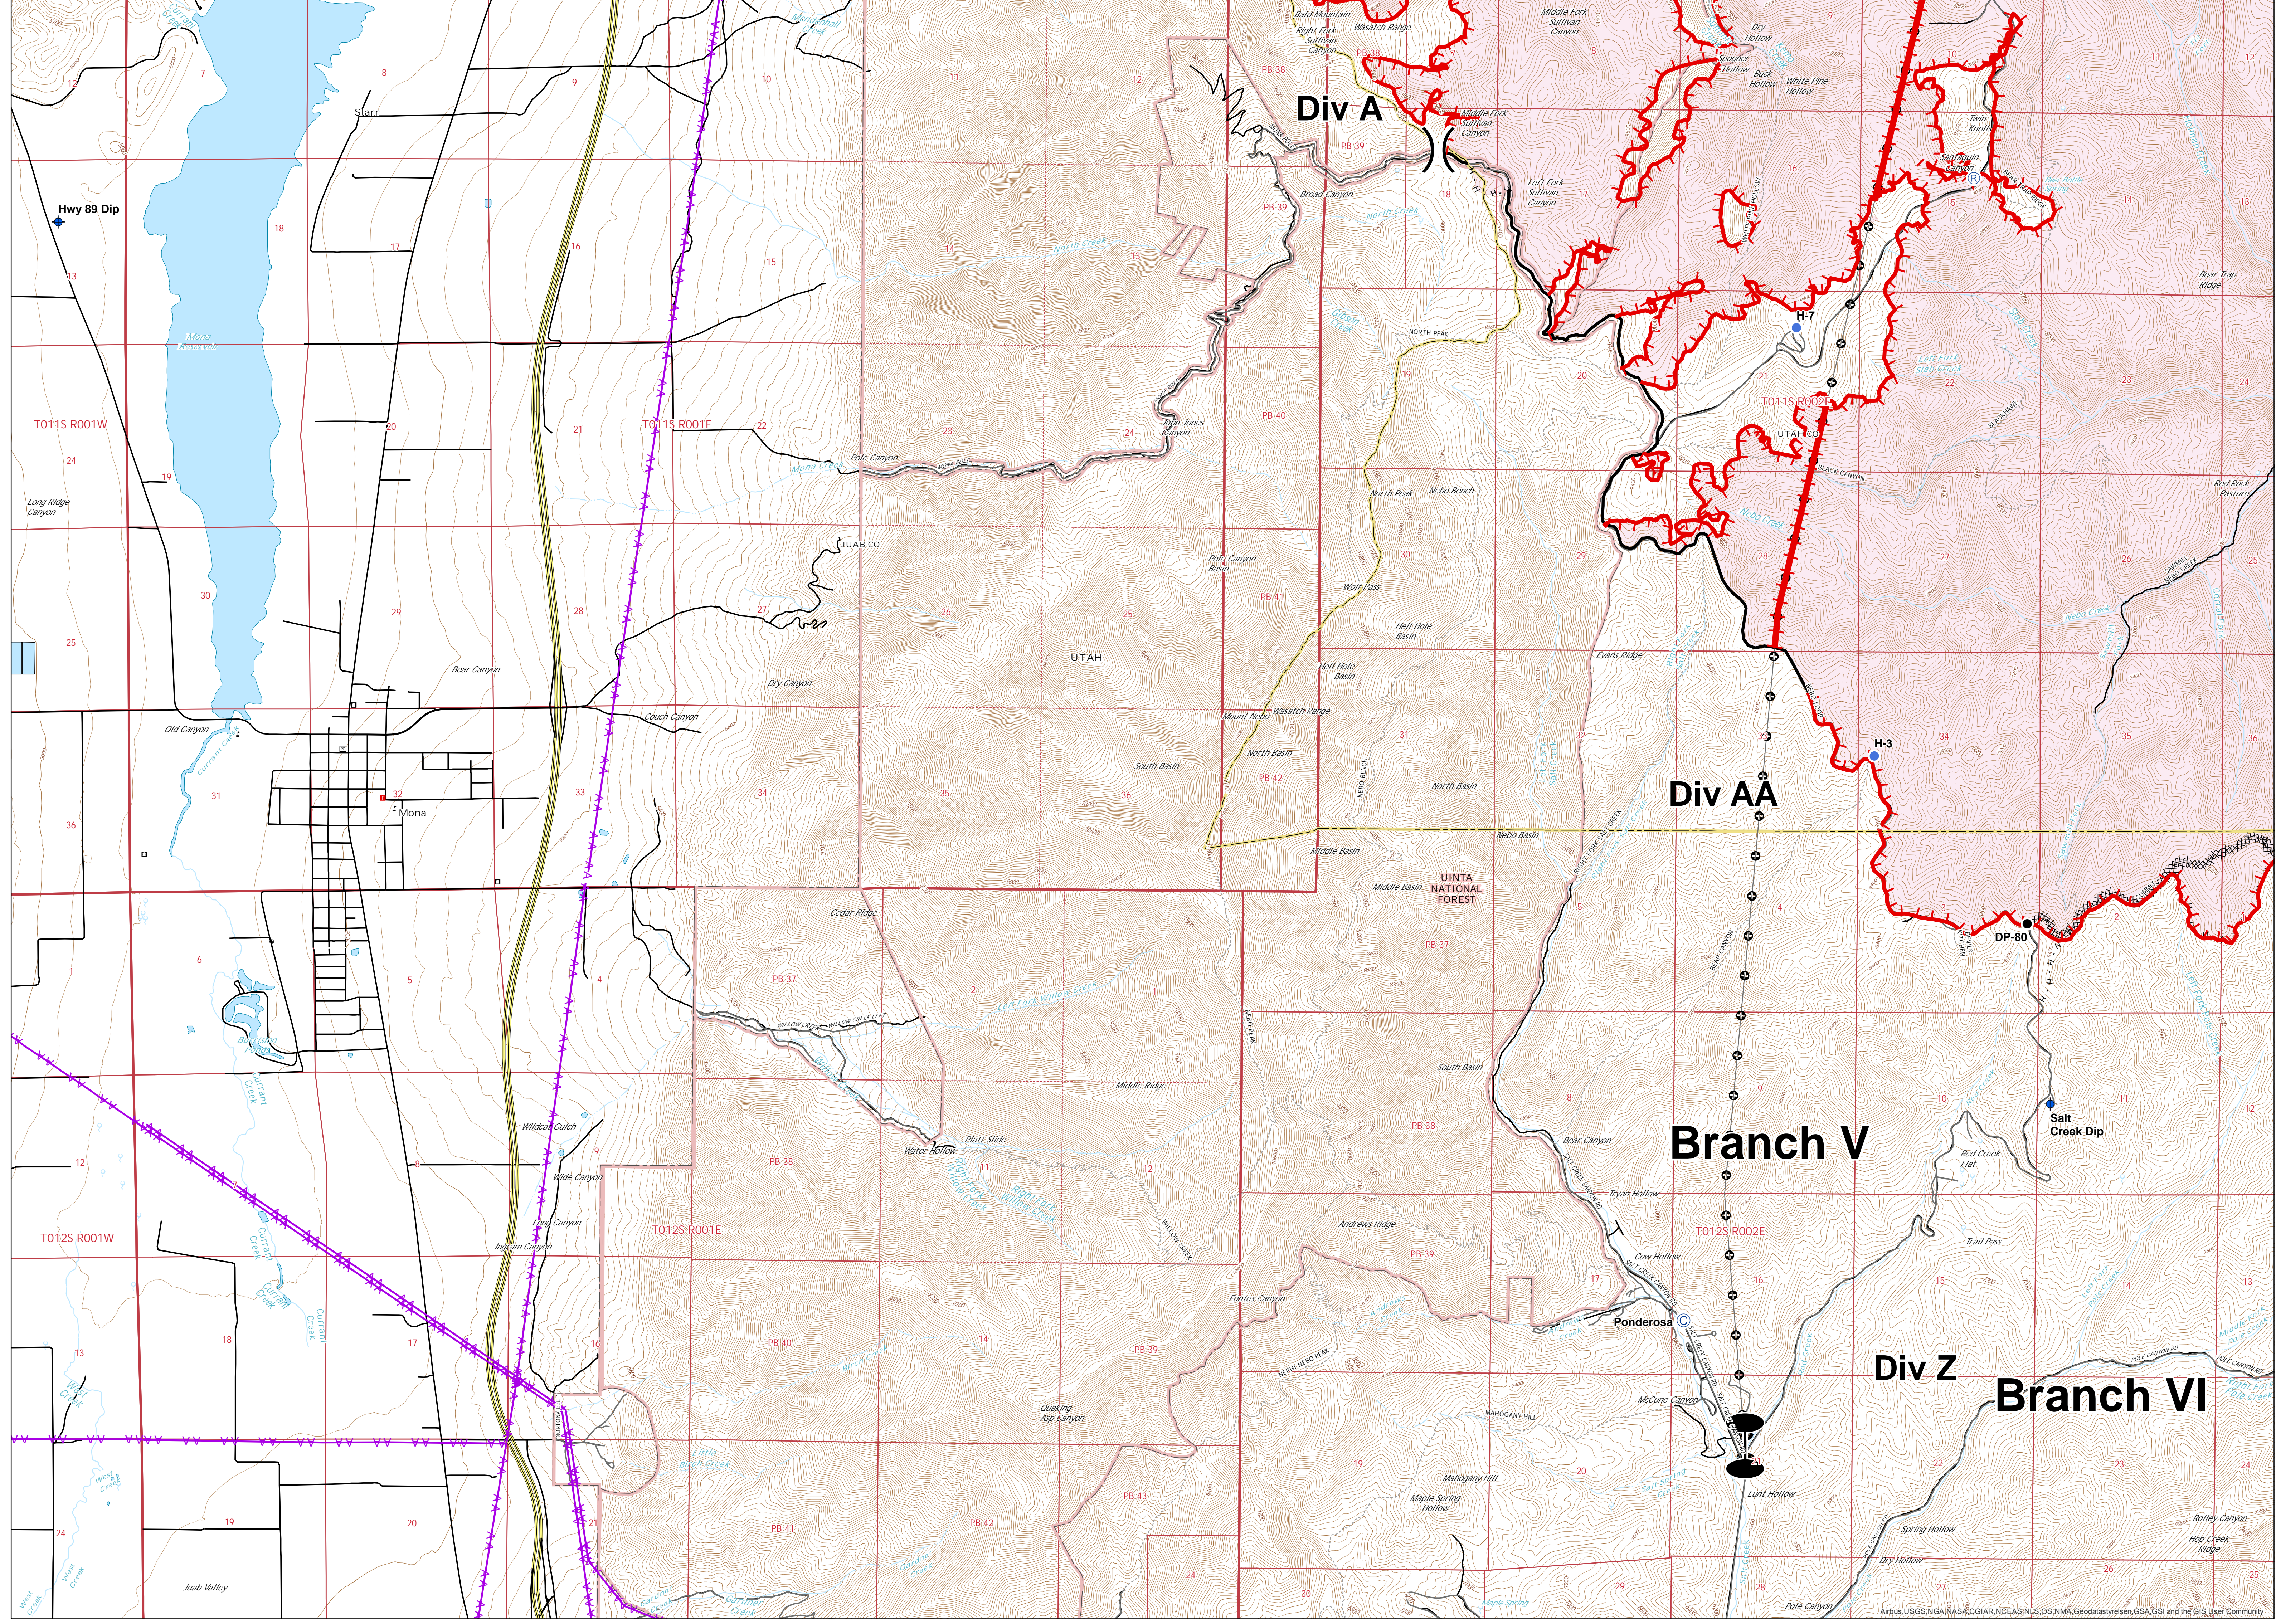

# Pole Creek Bald Mtn IAP Map

**Div AA**  
 UT-UWF-000971  
 September 22, 2018  
 Day Shift

Pole Creek 99,077 acres  
 as of 9/21/18 2100 MDT  
 Bald Mtn. 17,999 acres  
 as of 9/20/2018 2330 MDT

- Legend**
- Camp
  - Dip Site
  - Helispot
  - Repeater
  - Division Break
  - Zone Break
  - Electrical Lines
  - Uncontrolled Fire Edge
  - Completed Line
  - Completed Dozer Line
  - Completed Hand Line
  - Road as Completed Line
  - Zone

Miles  
 0 0.1 0.2 0.3 0.4 0.5

NAD 83  
 UTM Zone 12

BM: GB#1  
 9/21/2018  
 2222

Attribution: USGS, NASA, NOAA, NCEAS, NLS, OS, NMA, Geodatasystem, GSA, GSI and the GIS User Community