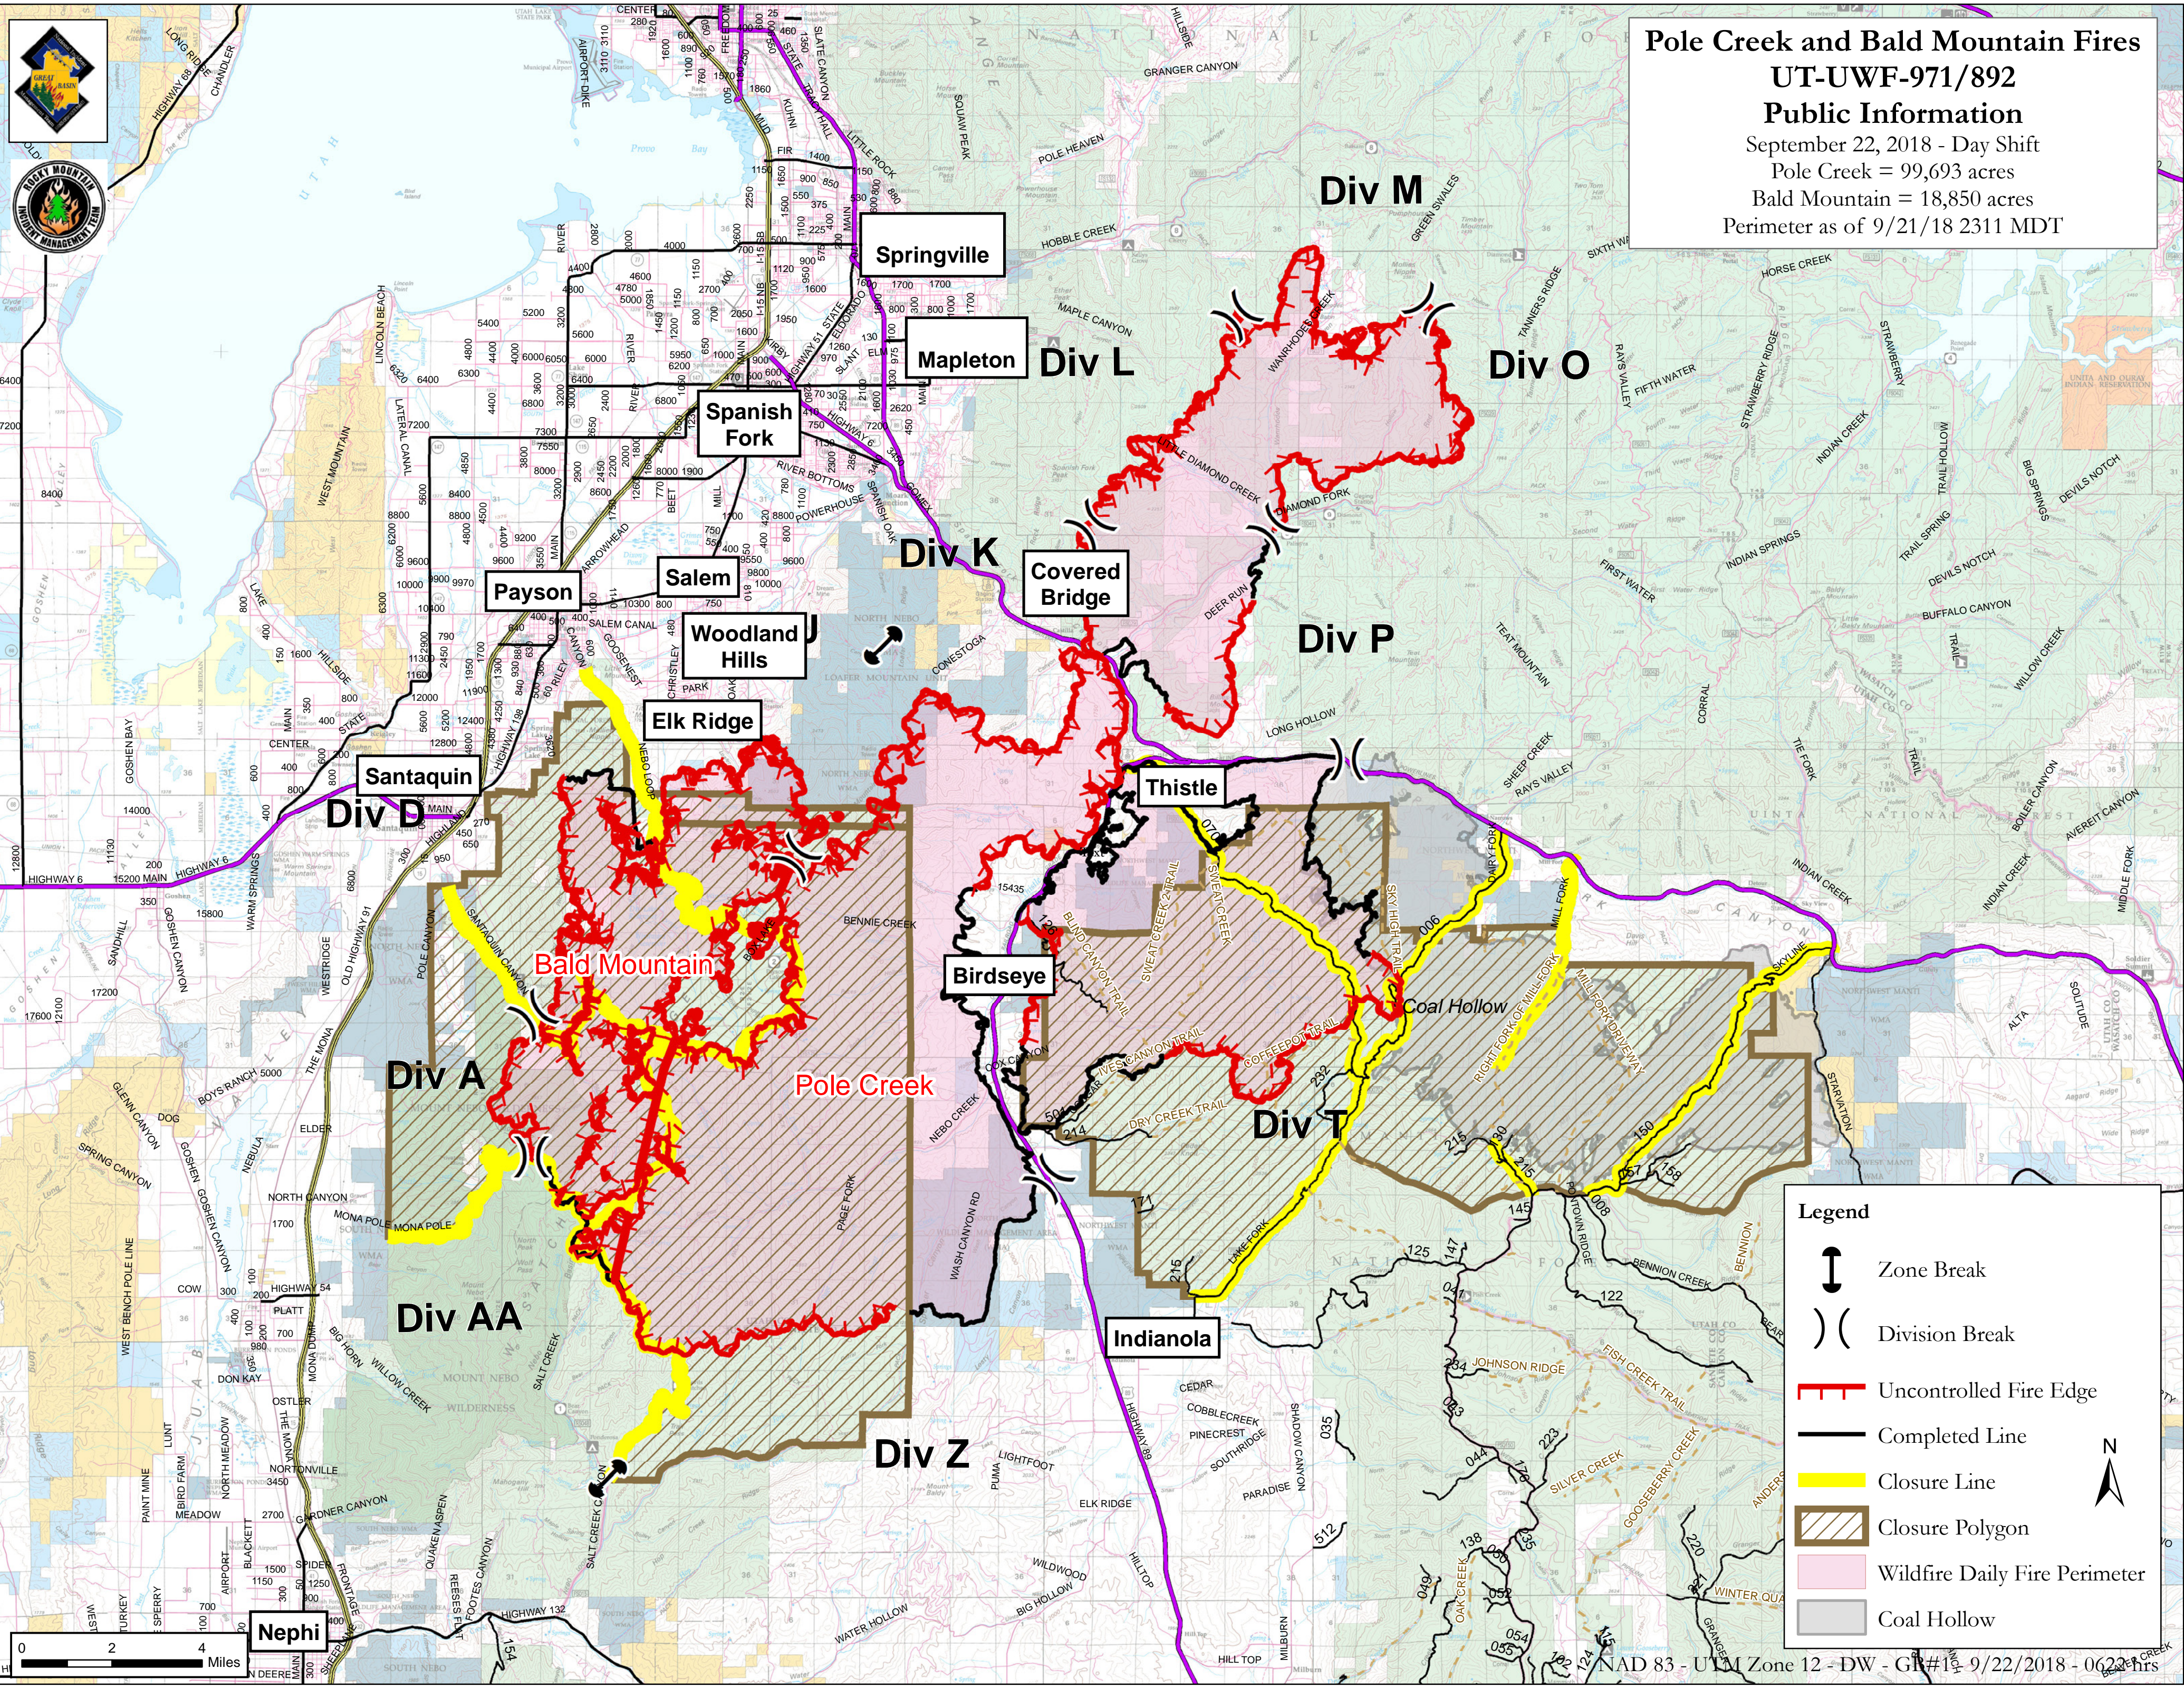

**Pole Creek and Bald Mountain Fires**  
**UT-UWF-971/892**  
**Public Information**  
 September 22, 2018 - Day Shift  
 Pole Creek = 99,693 acres  
 Bald Mountain = 18,850 acres  
 Perimeter as of 9/21/18 2311 MDT

**Legend**

- Zone Break
- Division Break
- Uncontrolled Fire Edge
- Completed Line
- Closure Line
- Closure Polygon
- Wildfire Daily Fire Perimeter
- Coal Hollow