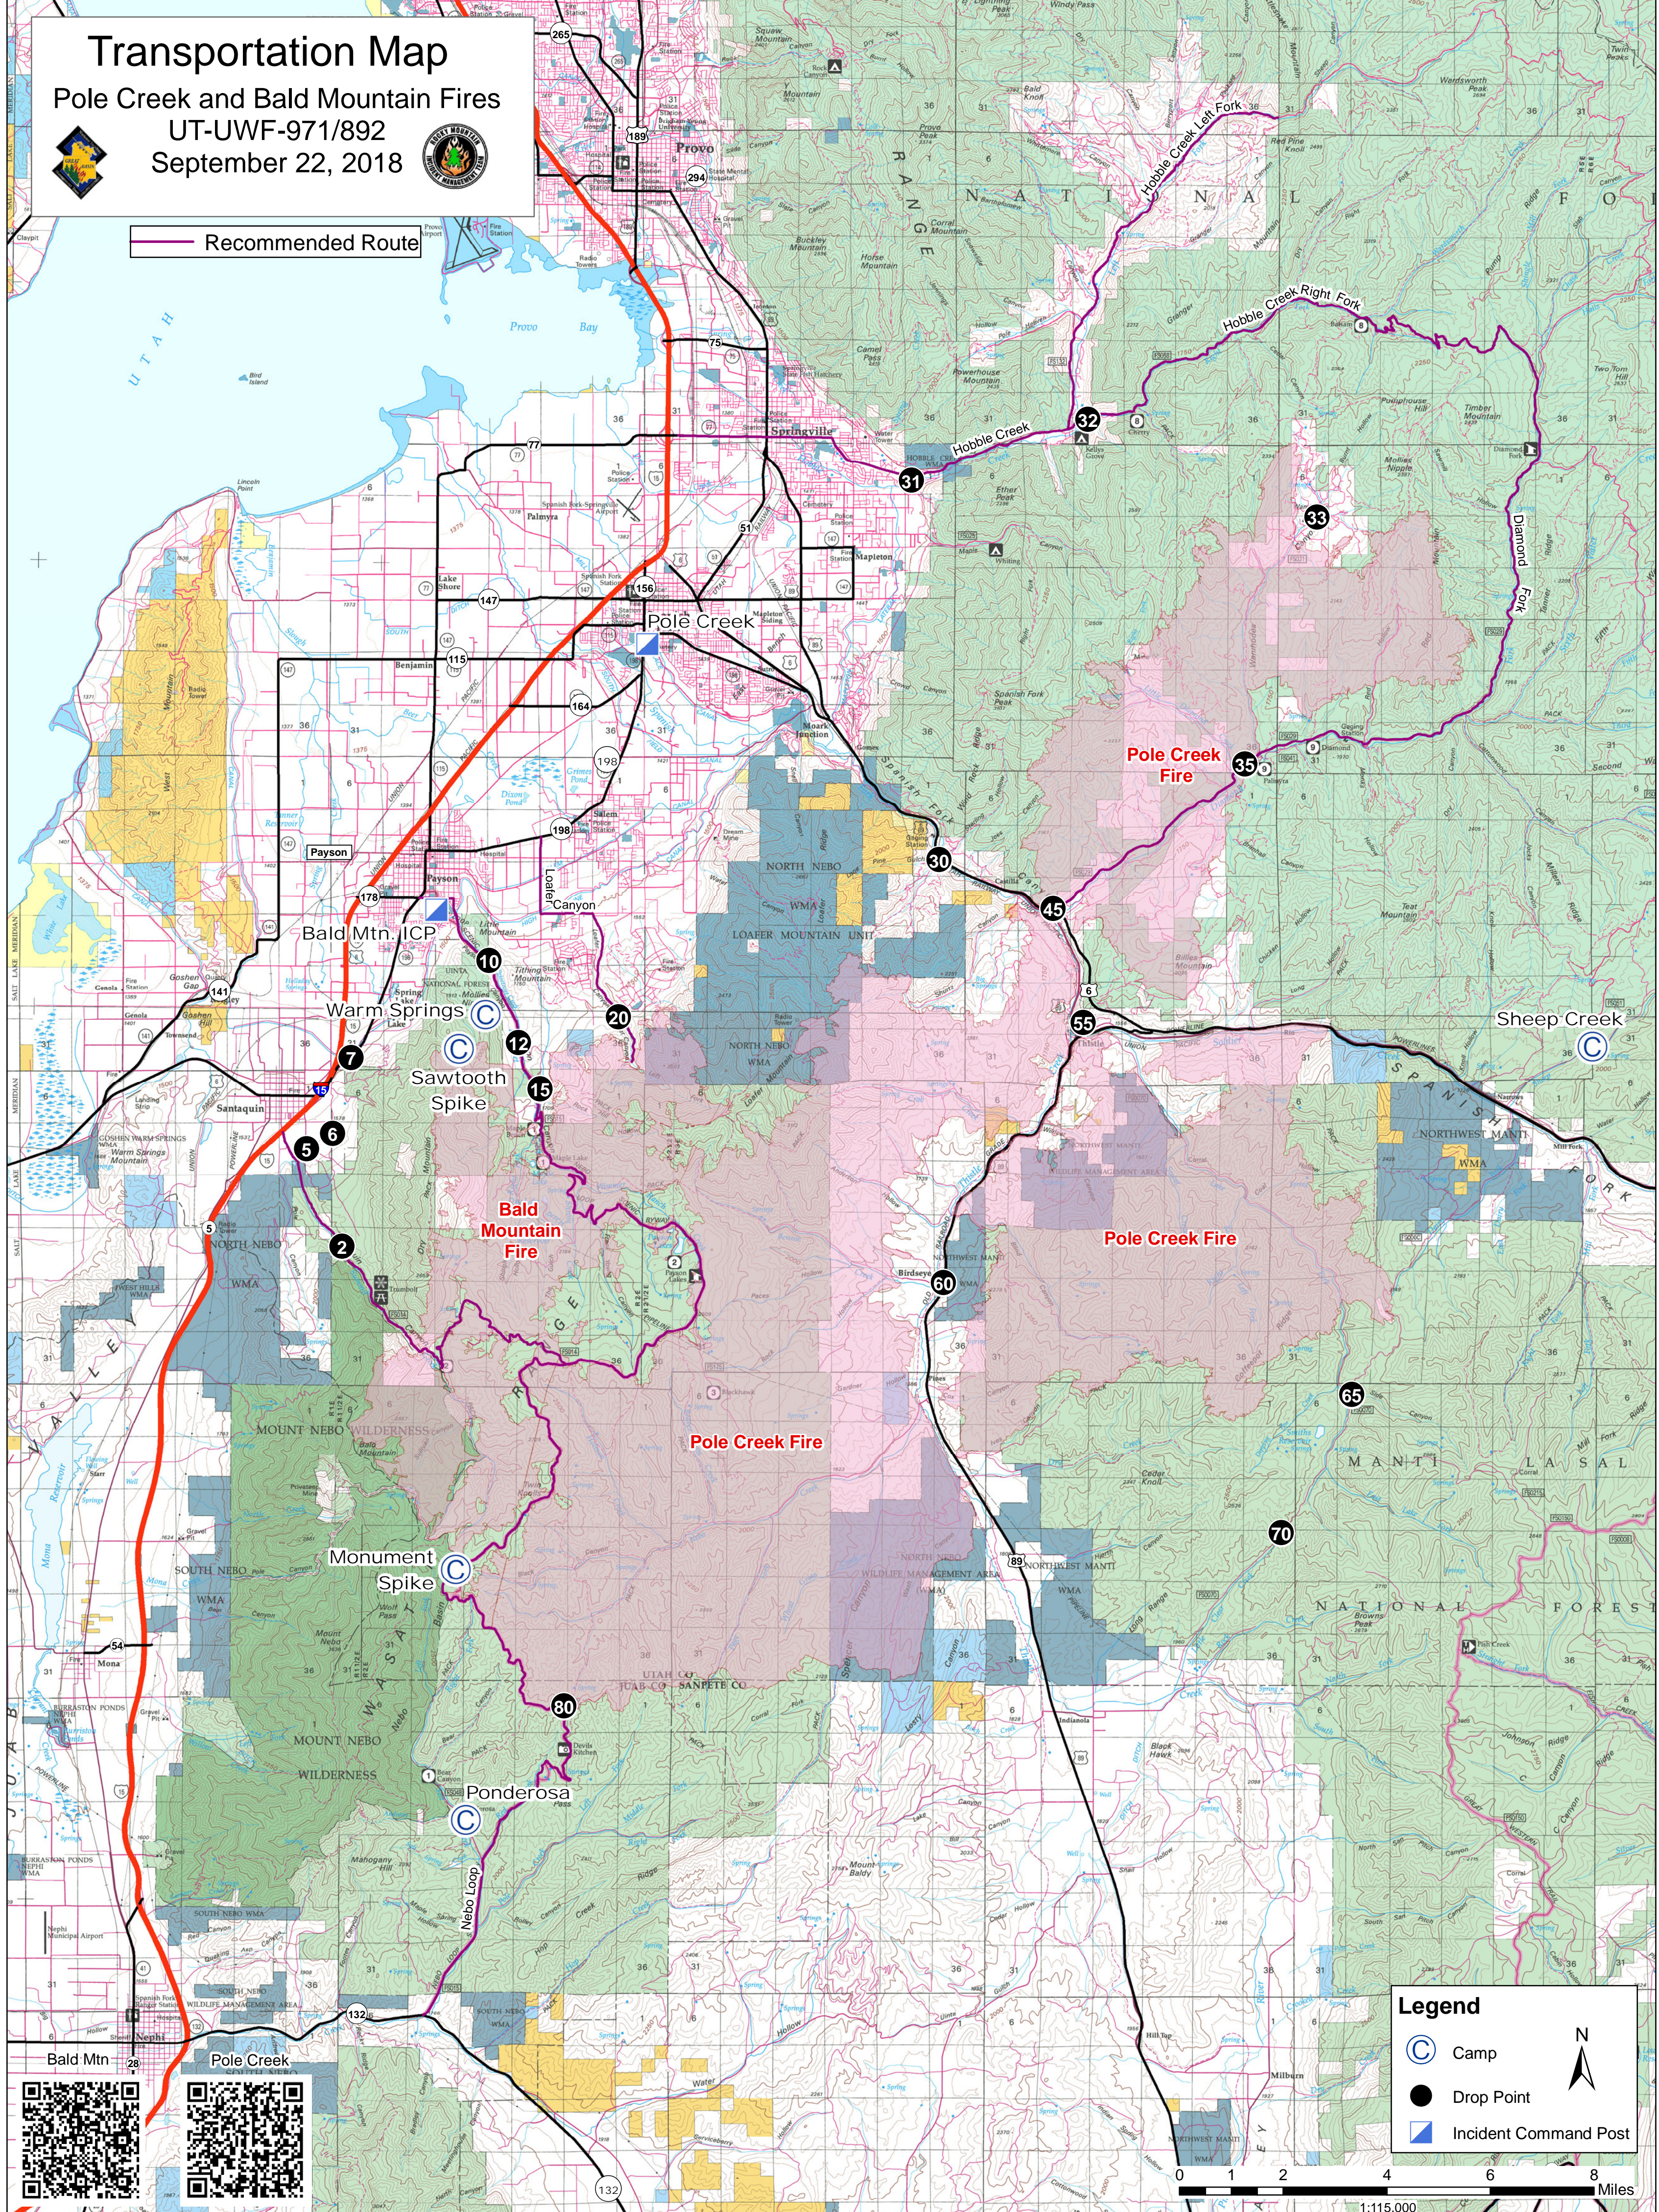

Transportation Map

Pole Creek and Bald Mountain Fires

UT-UWF-971/892

September 22, 2018

Recommended Route

Legend

- Camp
- Drop Point
- Incident Command Post

0 1 2 4 6 8 Miles

1:115,000