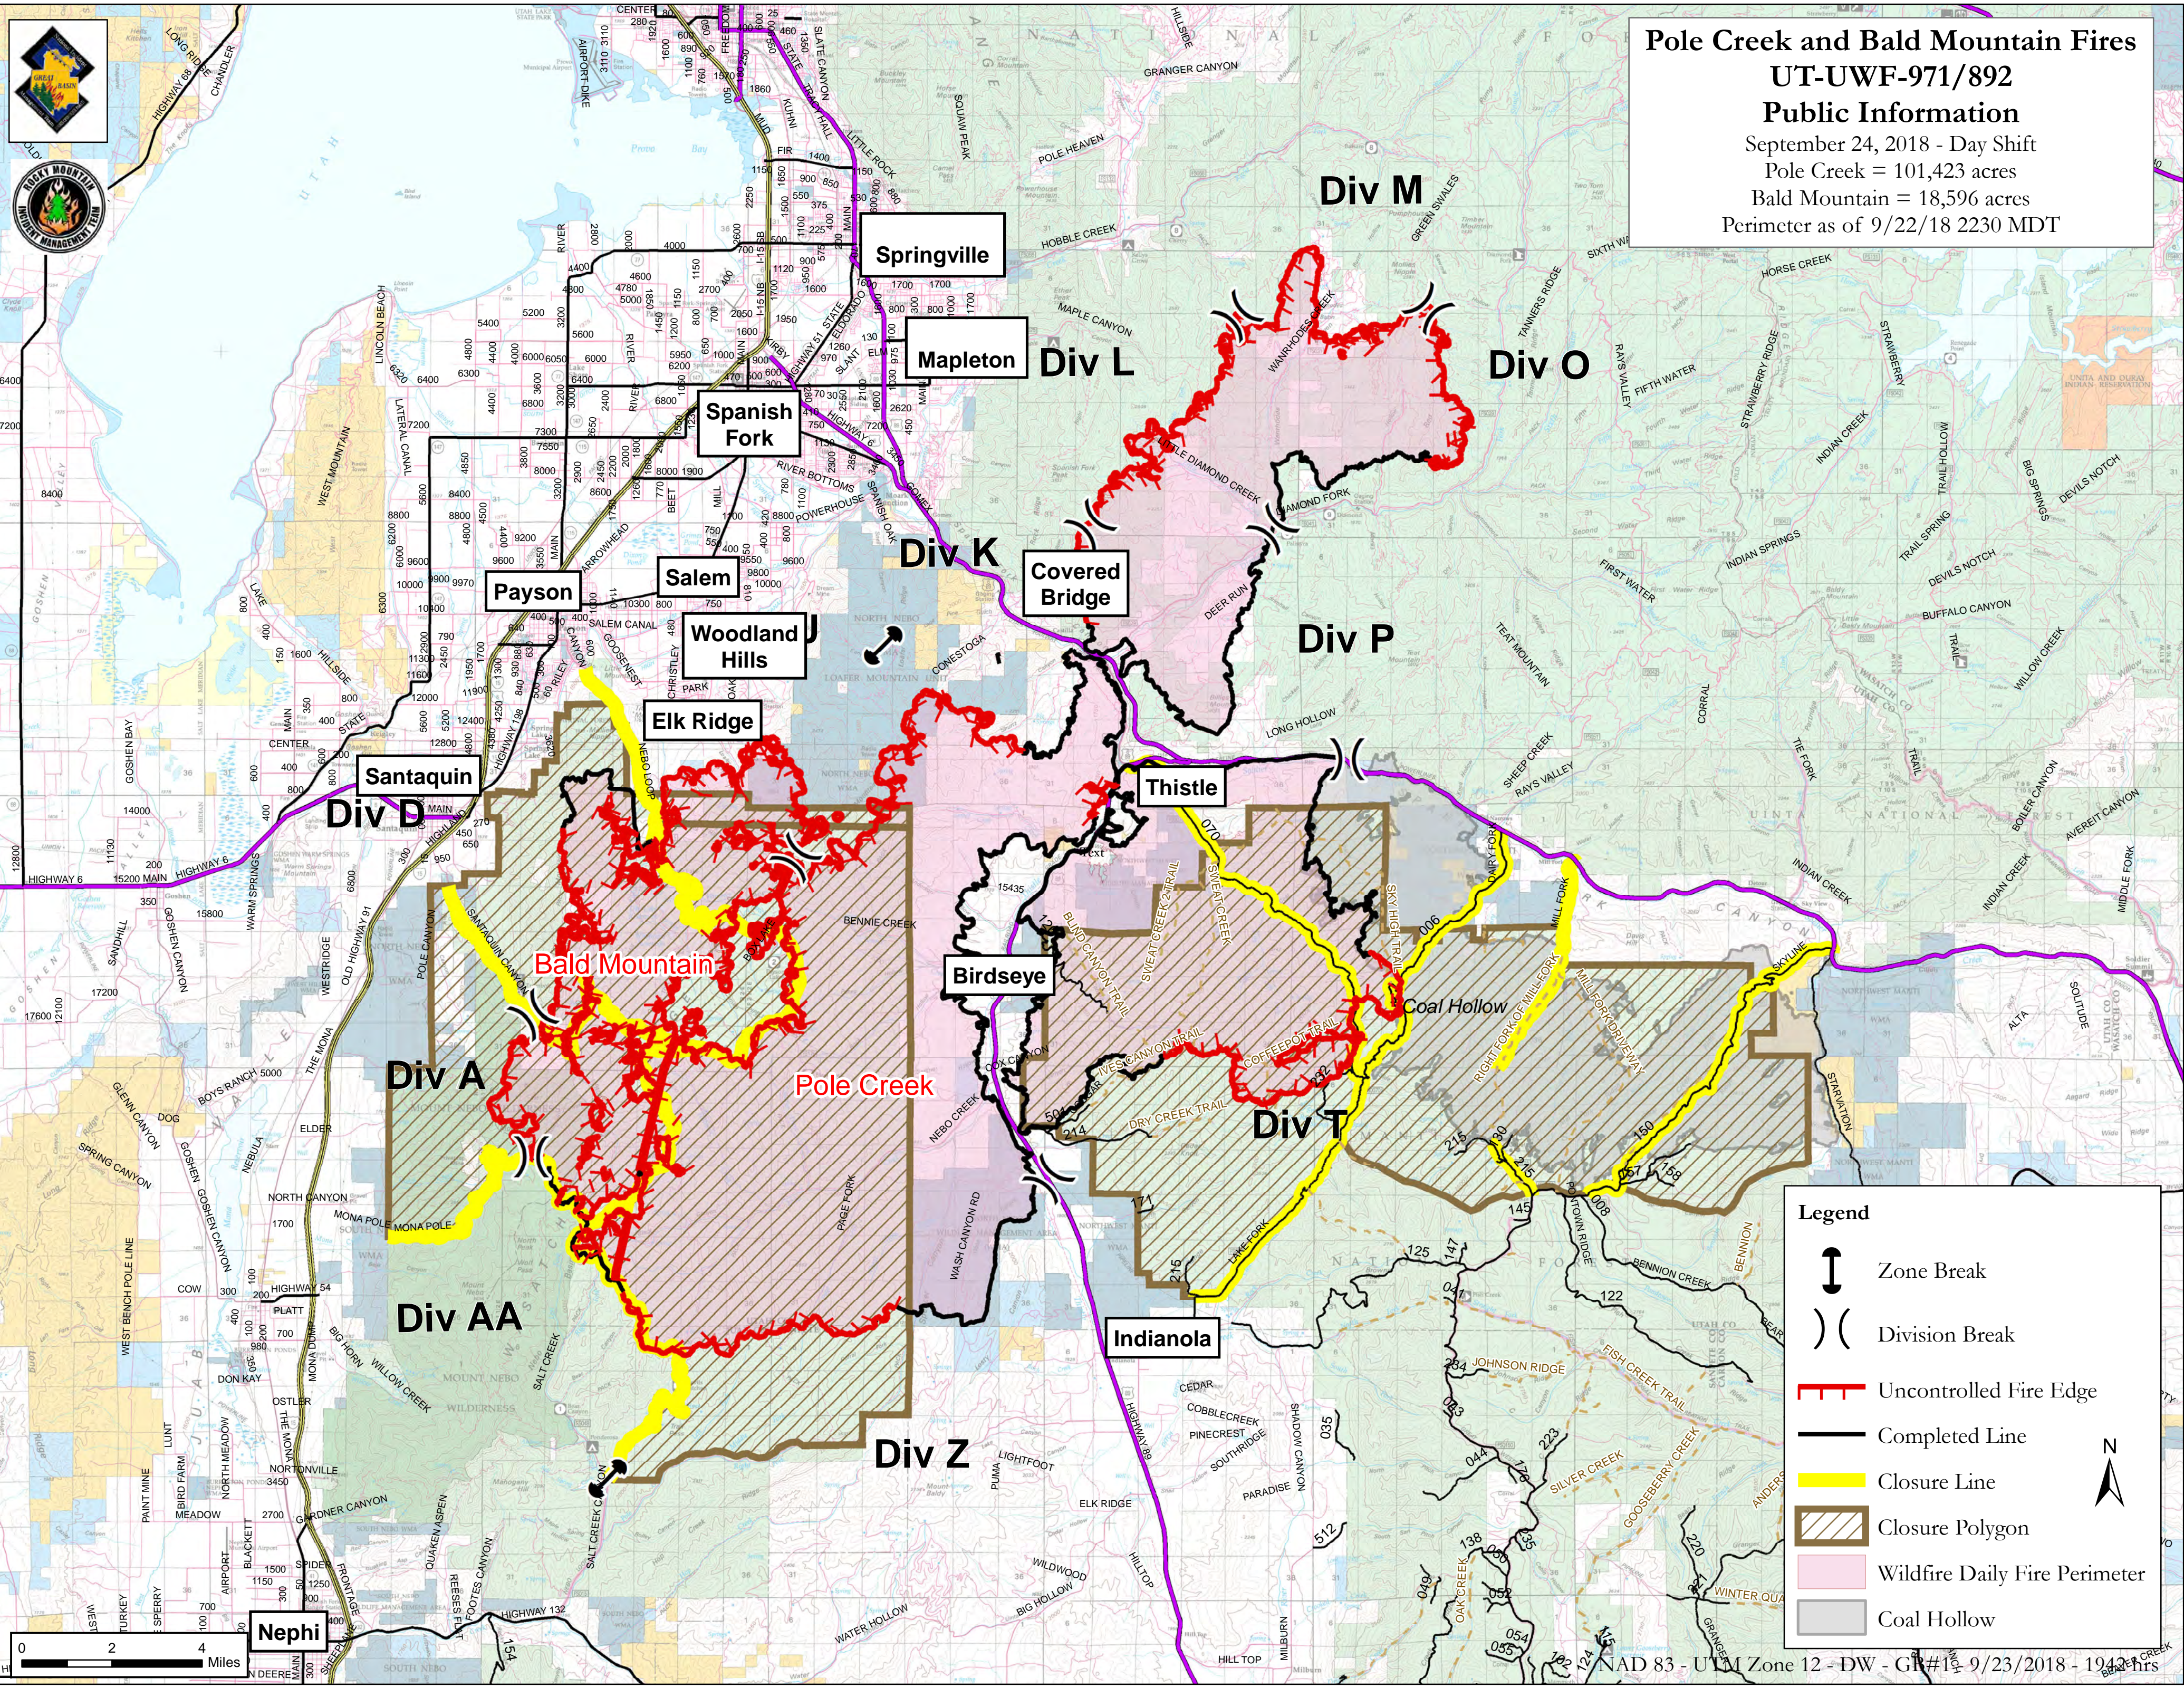

Pole Creek and Bald Mountain Fires
UT-UWF-971/892
Public Information
 September 24, 2018 - Day Shift
 Pole Creek = 101,423 acres
 Bald Mountain = 18,596 acres
 Perimeter as of 9/22/18 2230 MDT

0 2 4 Miles