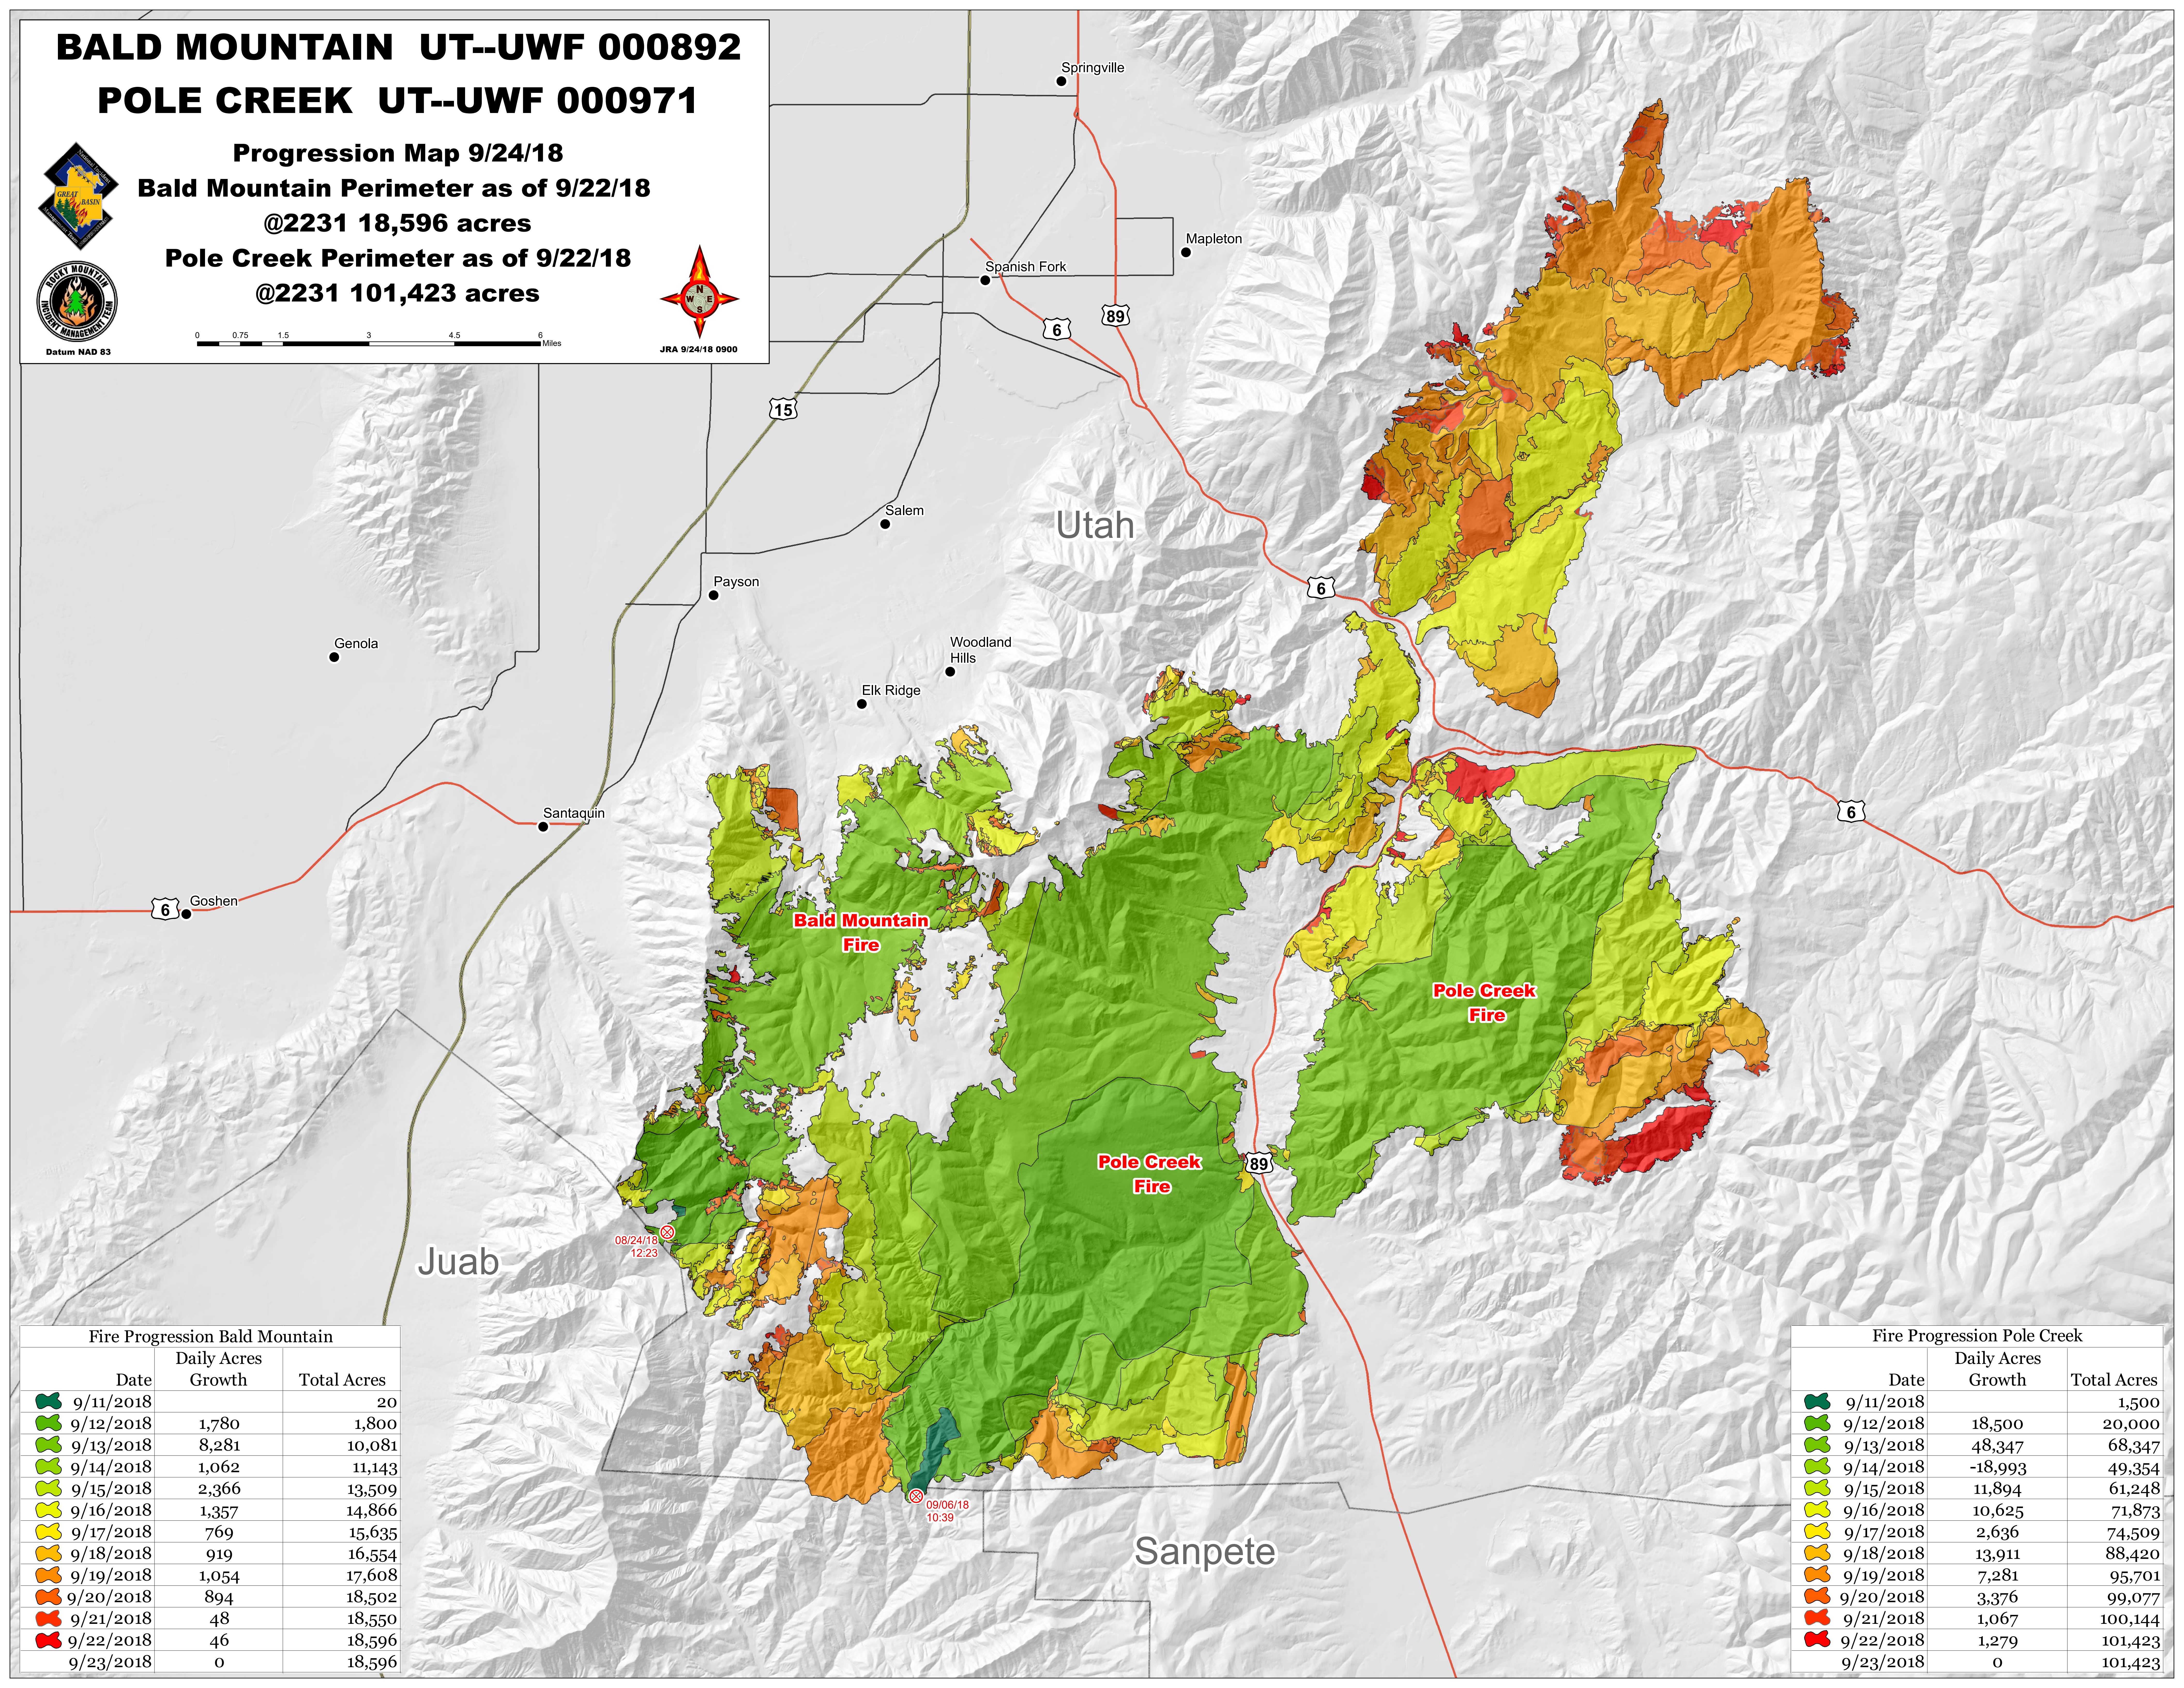

BALD MOUNTAIN UT--UWF 000892

POLE CREEK UT--UWF 000971

Progression Map 9/24/18

Bald Mountain Perimeter as of 9/22/18

@2231 18,596 acres

Pole Creek Perimeter as of 9/22/18

@2231 101,423 acres

0 0.75 1.5 3 4.5 6 Miles

JRA 9/24/18 0900

Datum NAD 83

Bald Mountain Fire

Pole Creek Fire

Pole Creek Fire

08/24/18
12:23

09/06/18
10:39

Fire Progression Bald Mountain

Date	Daily Acres Growth	Total Acres
9/11/2018		20
9/12/2018	1,780	1,800
9/13/2018	8,281	10,081
9/14/2018	1,062	11,143
9/15/2018	2,366	13,509
9/16/2018	1,357	14,866
9/17/2018	769	15,635
9/18/2018	919	16,554
9/19/2018	1,054	17,608
9/20/2018	894	18,502
9/21/2018	48	18,550
9/22/2018	46	18,596
9/23/2018	0	18,596

Fire Progression Pole Creek

Date	Daily Acres Growth	Total Acres
9/11/2018		1,500
9/12/2018	18,500	20,000
9/13/2018	48,347	68,347
9/14/2018	-18,993	49,354
9/15/2018	11,894	61,248
9/16/2018	10,625	71,873
9/17/2018	2,636	74,509
9/18/2018	13,911	88,420
9/19/2018	7,281	95,701
9/20/2018	3,376	99,077
9/21/2018	1,067	100,144
9/22/2018	1,279	101,423
9/23/2018	0	101,423