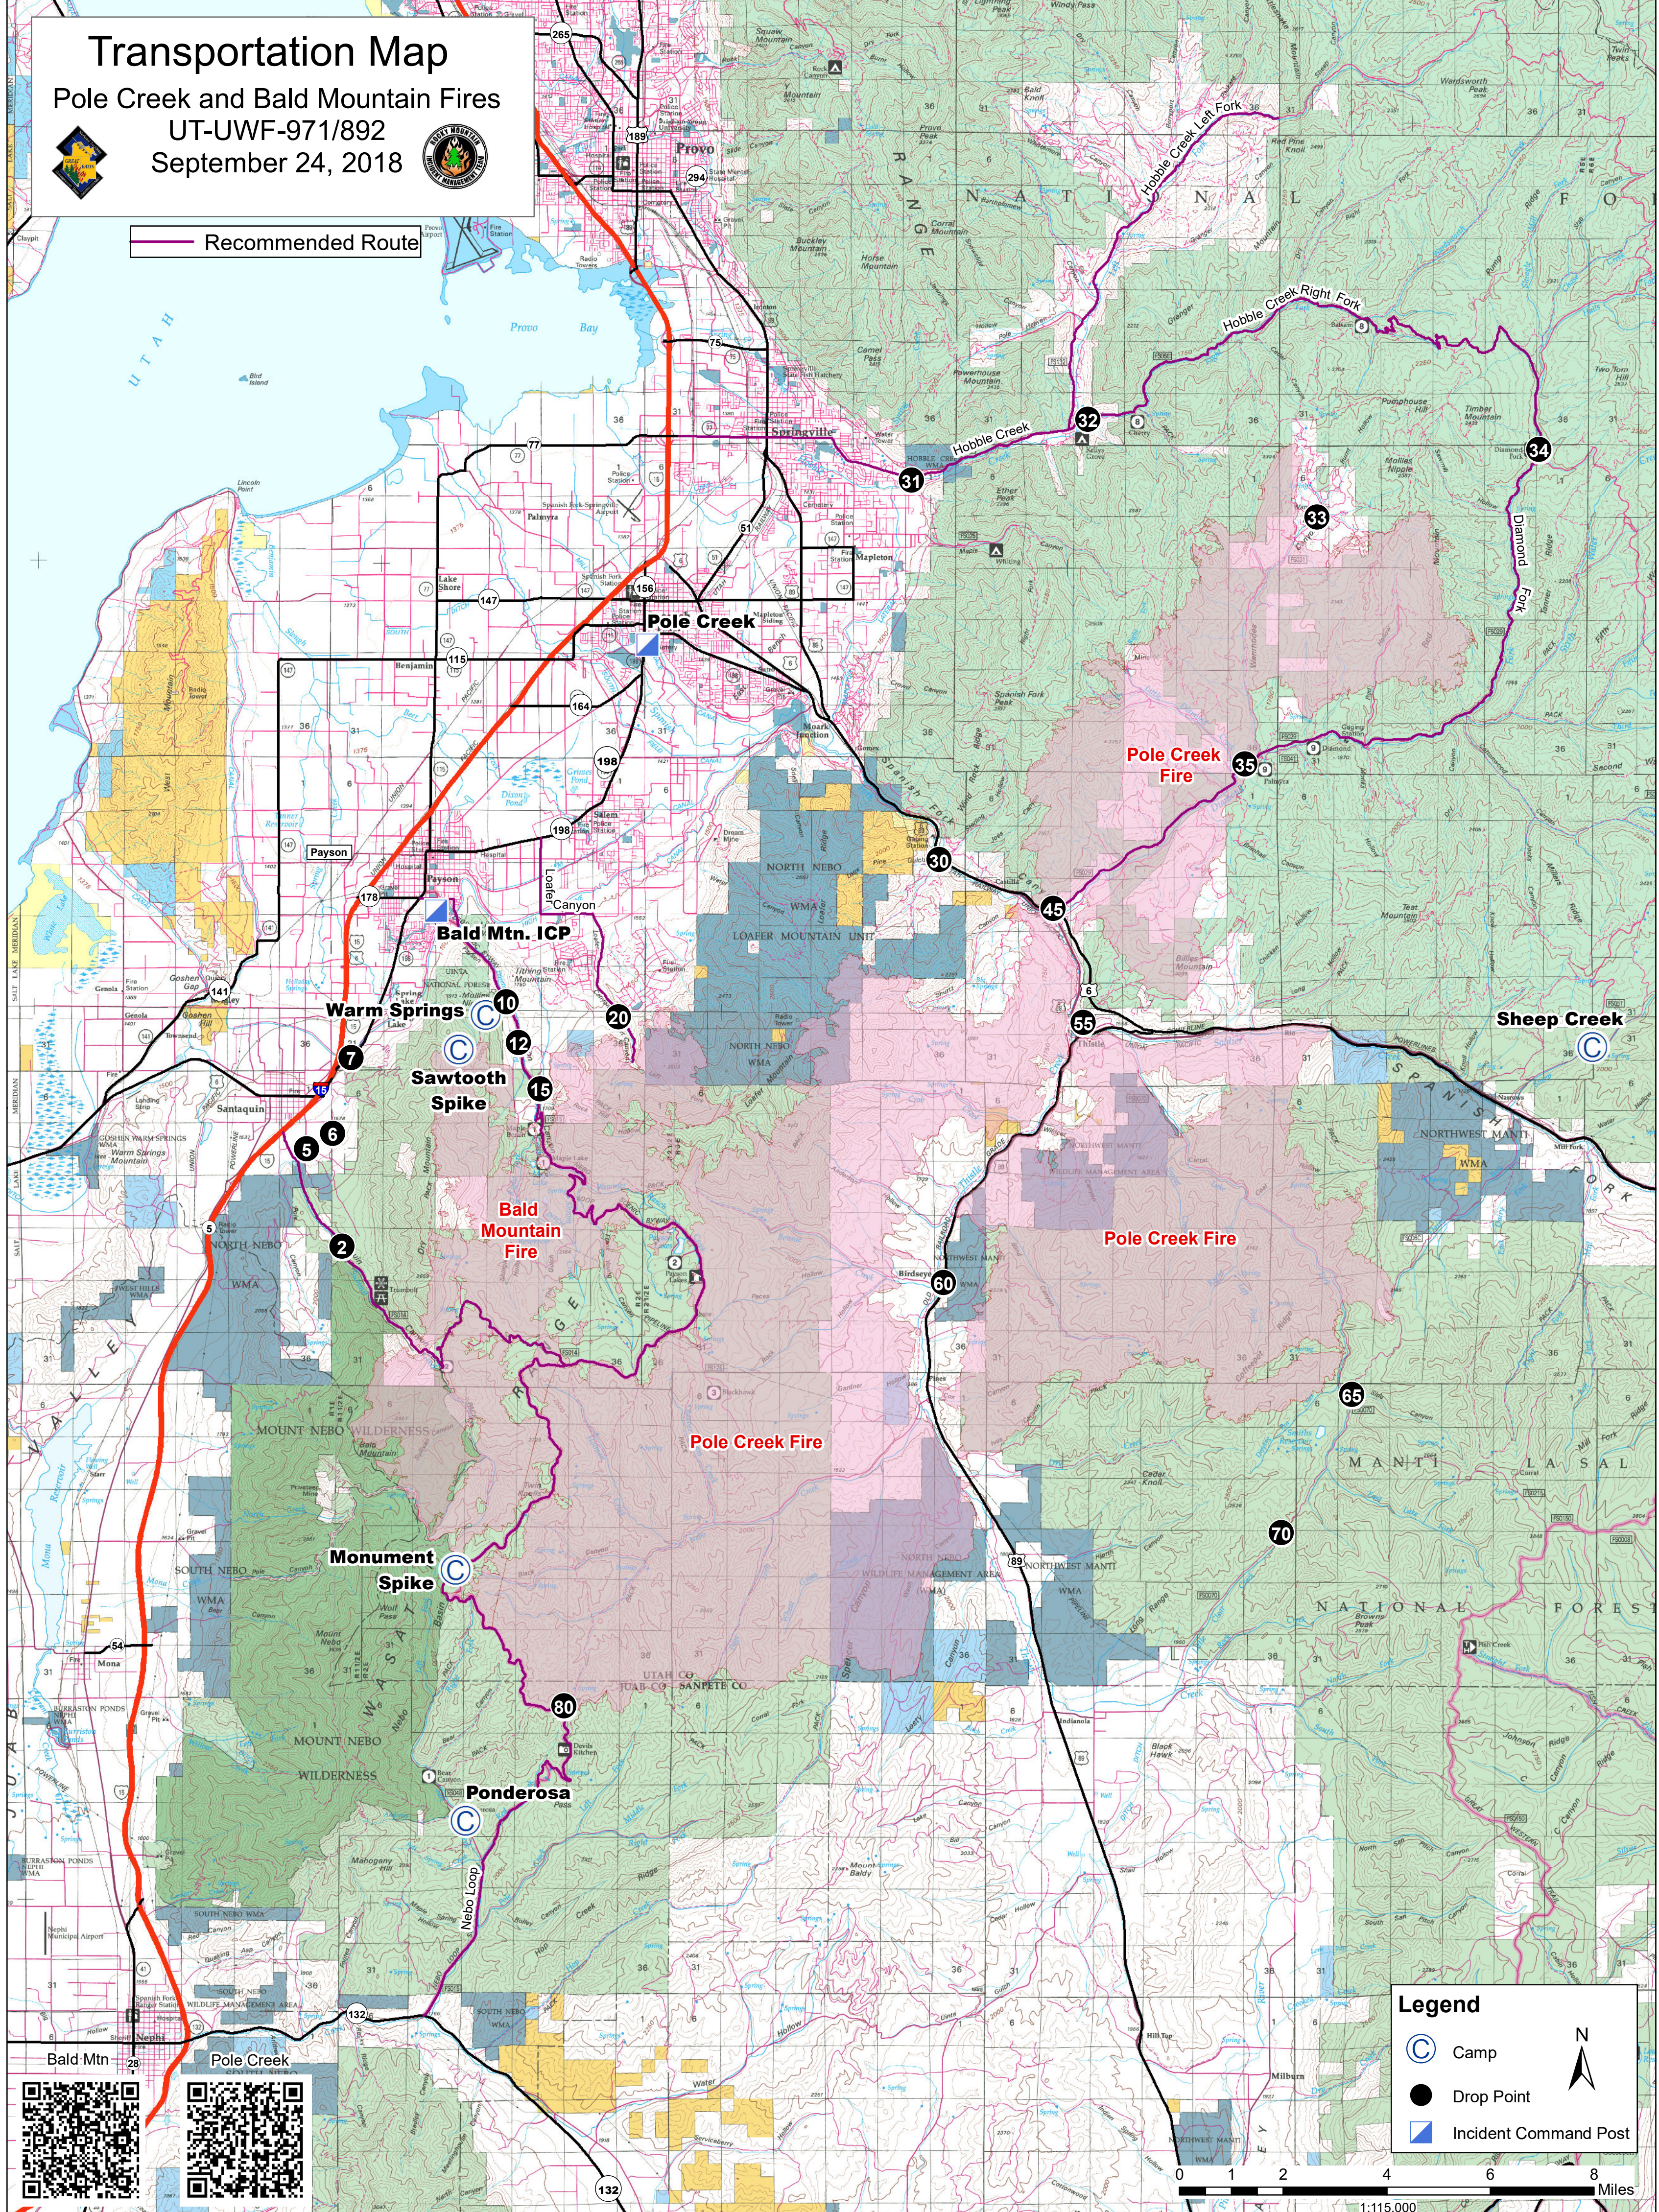

# Transportation Map

Pole Creek and Bald Mountain Fires

UT-UWF-971/892

September 24, 2018

Recommended Route

**Legend**

- Camp
- Drop Point
- Incident Command Post

0 1 2 4 6 8 Miles

1:115,000