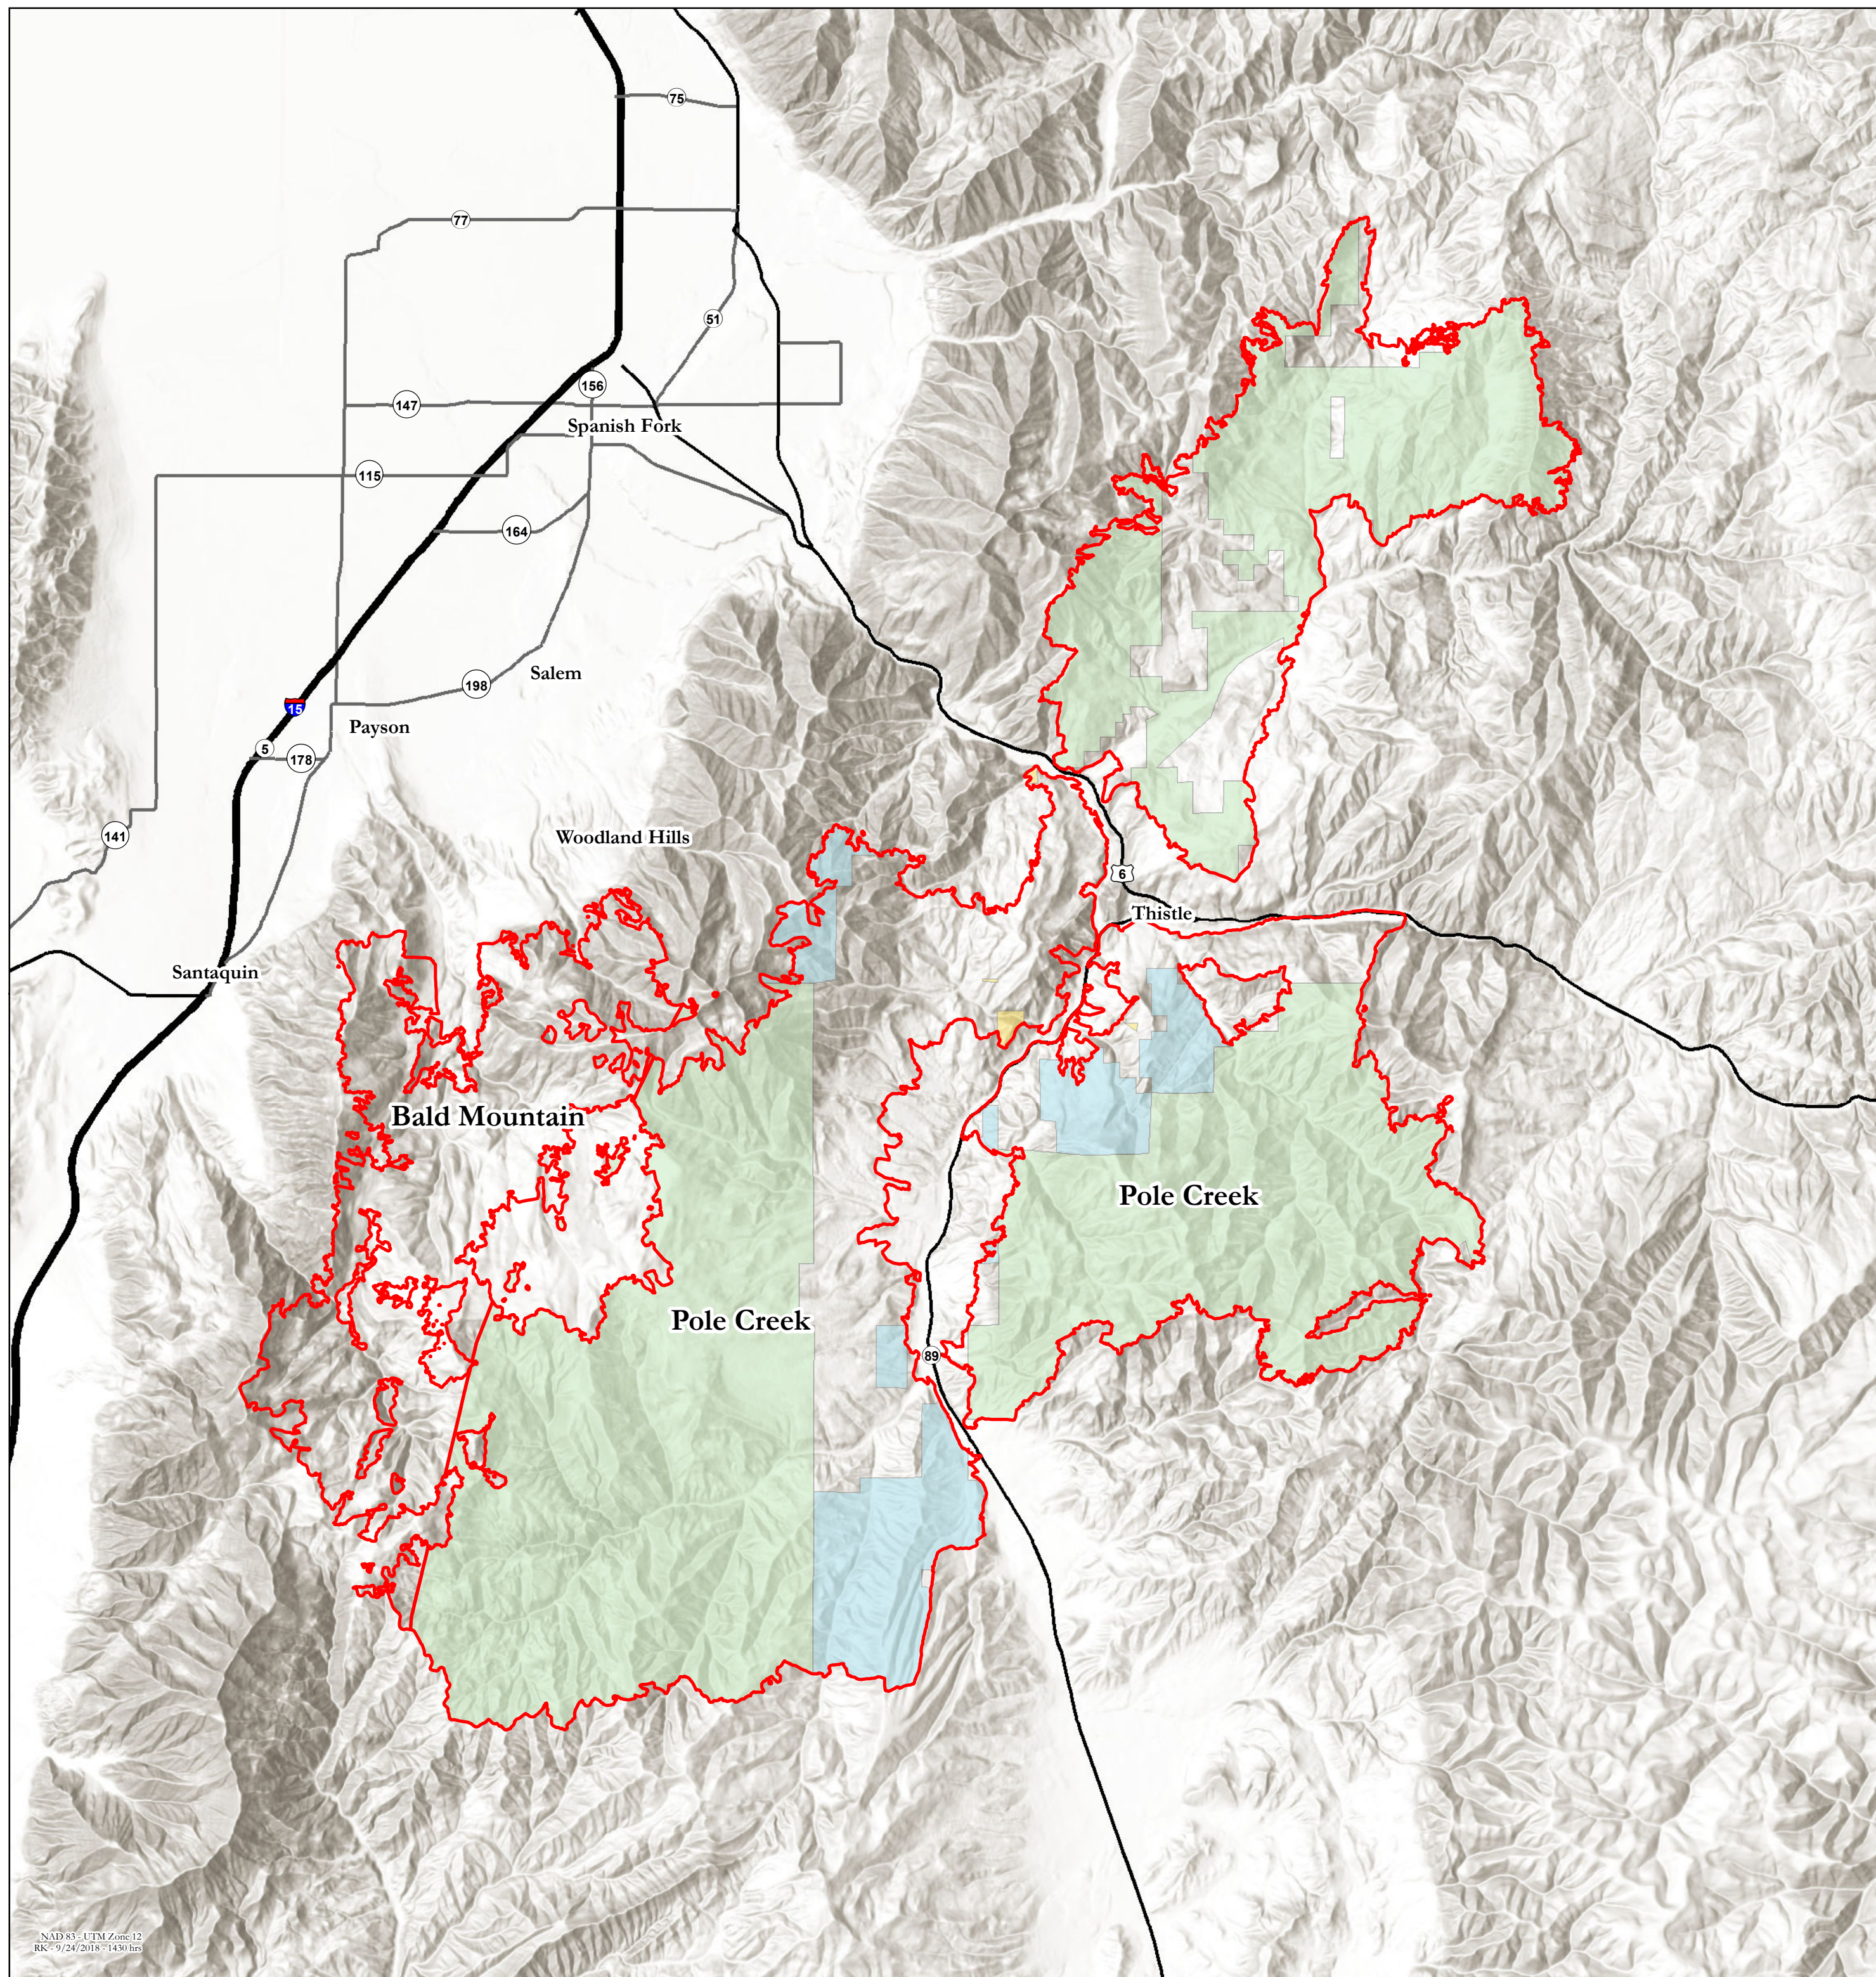

Ownership Map Pole Creek & Bald Mountain Fires UT-UWF-971/892

September 24, 2018

Acres as of 9/22/18 2231 hrs

Legend

- Wildfire Daily Fire Perimeter
- Bureau of Land Management
- US Forest Service
- State
- Private
- Interstates
- US Highways
- State Highways

Cumulative		
Ownership	Acres	Percent
Bureau of Land Management	166	0.1%
State	9,775	8.1%
Private	24,913	20.8%
US Forest Service	85,165	71.0%
Total	120,019	100.0%
Pole Creek		
Ownership	Acres	Percent
Bureau of Land Management	166	0.2%
State	9,033	8.9%
Private	24,390	24.0%
US Forest Service	67,834	66.9%
Total	101,423	100.0%
Bald Mountain		
Ownership	Acres	Percent
Private	523	2.8%
State	742	4.0%
US Forest Service	17,331	93.2%
Total	18,596	100.0%

NAD 83 - UTM Zone 12
RK 9/24/2018 - 1430 hrs