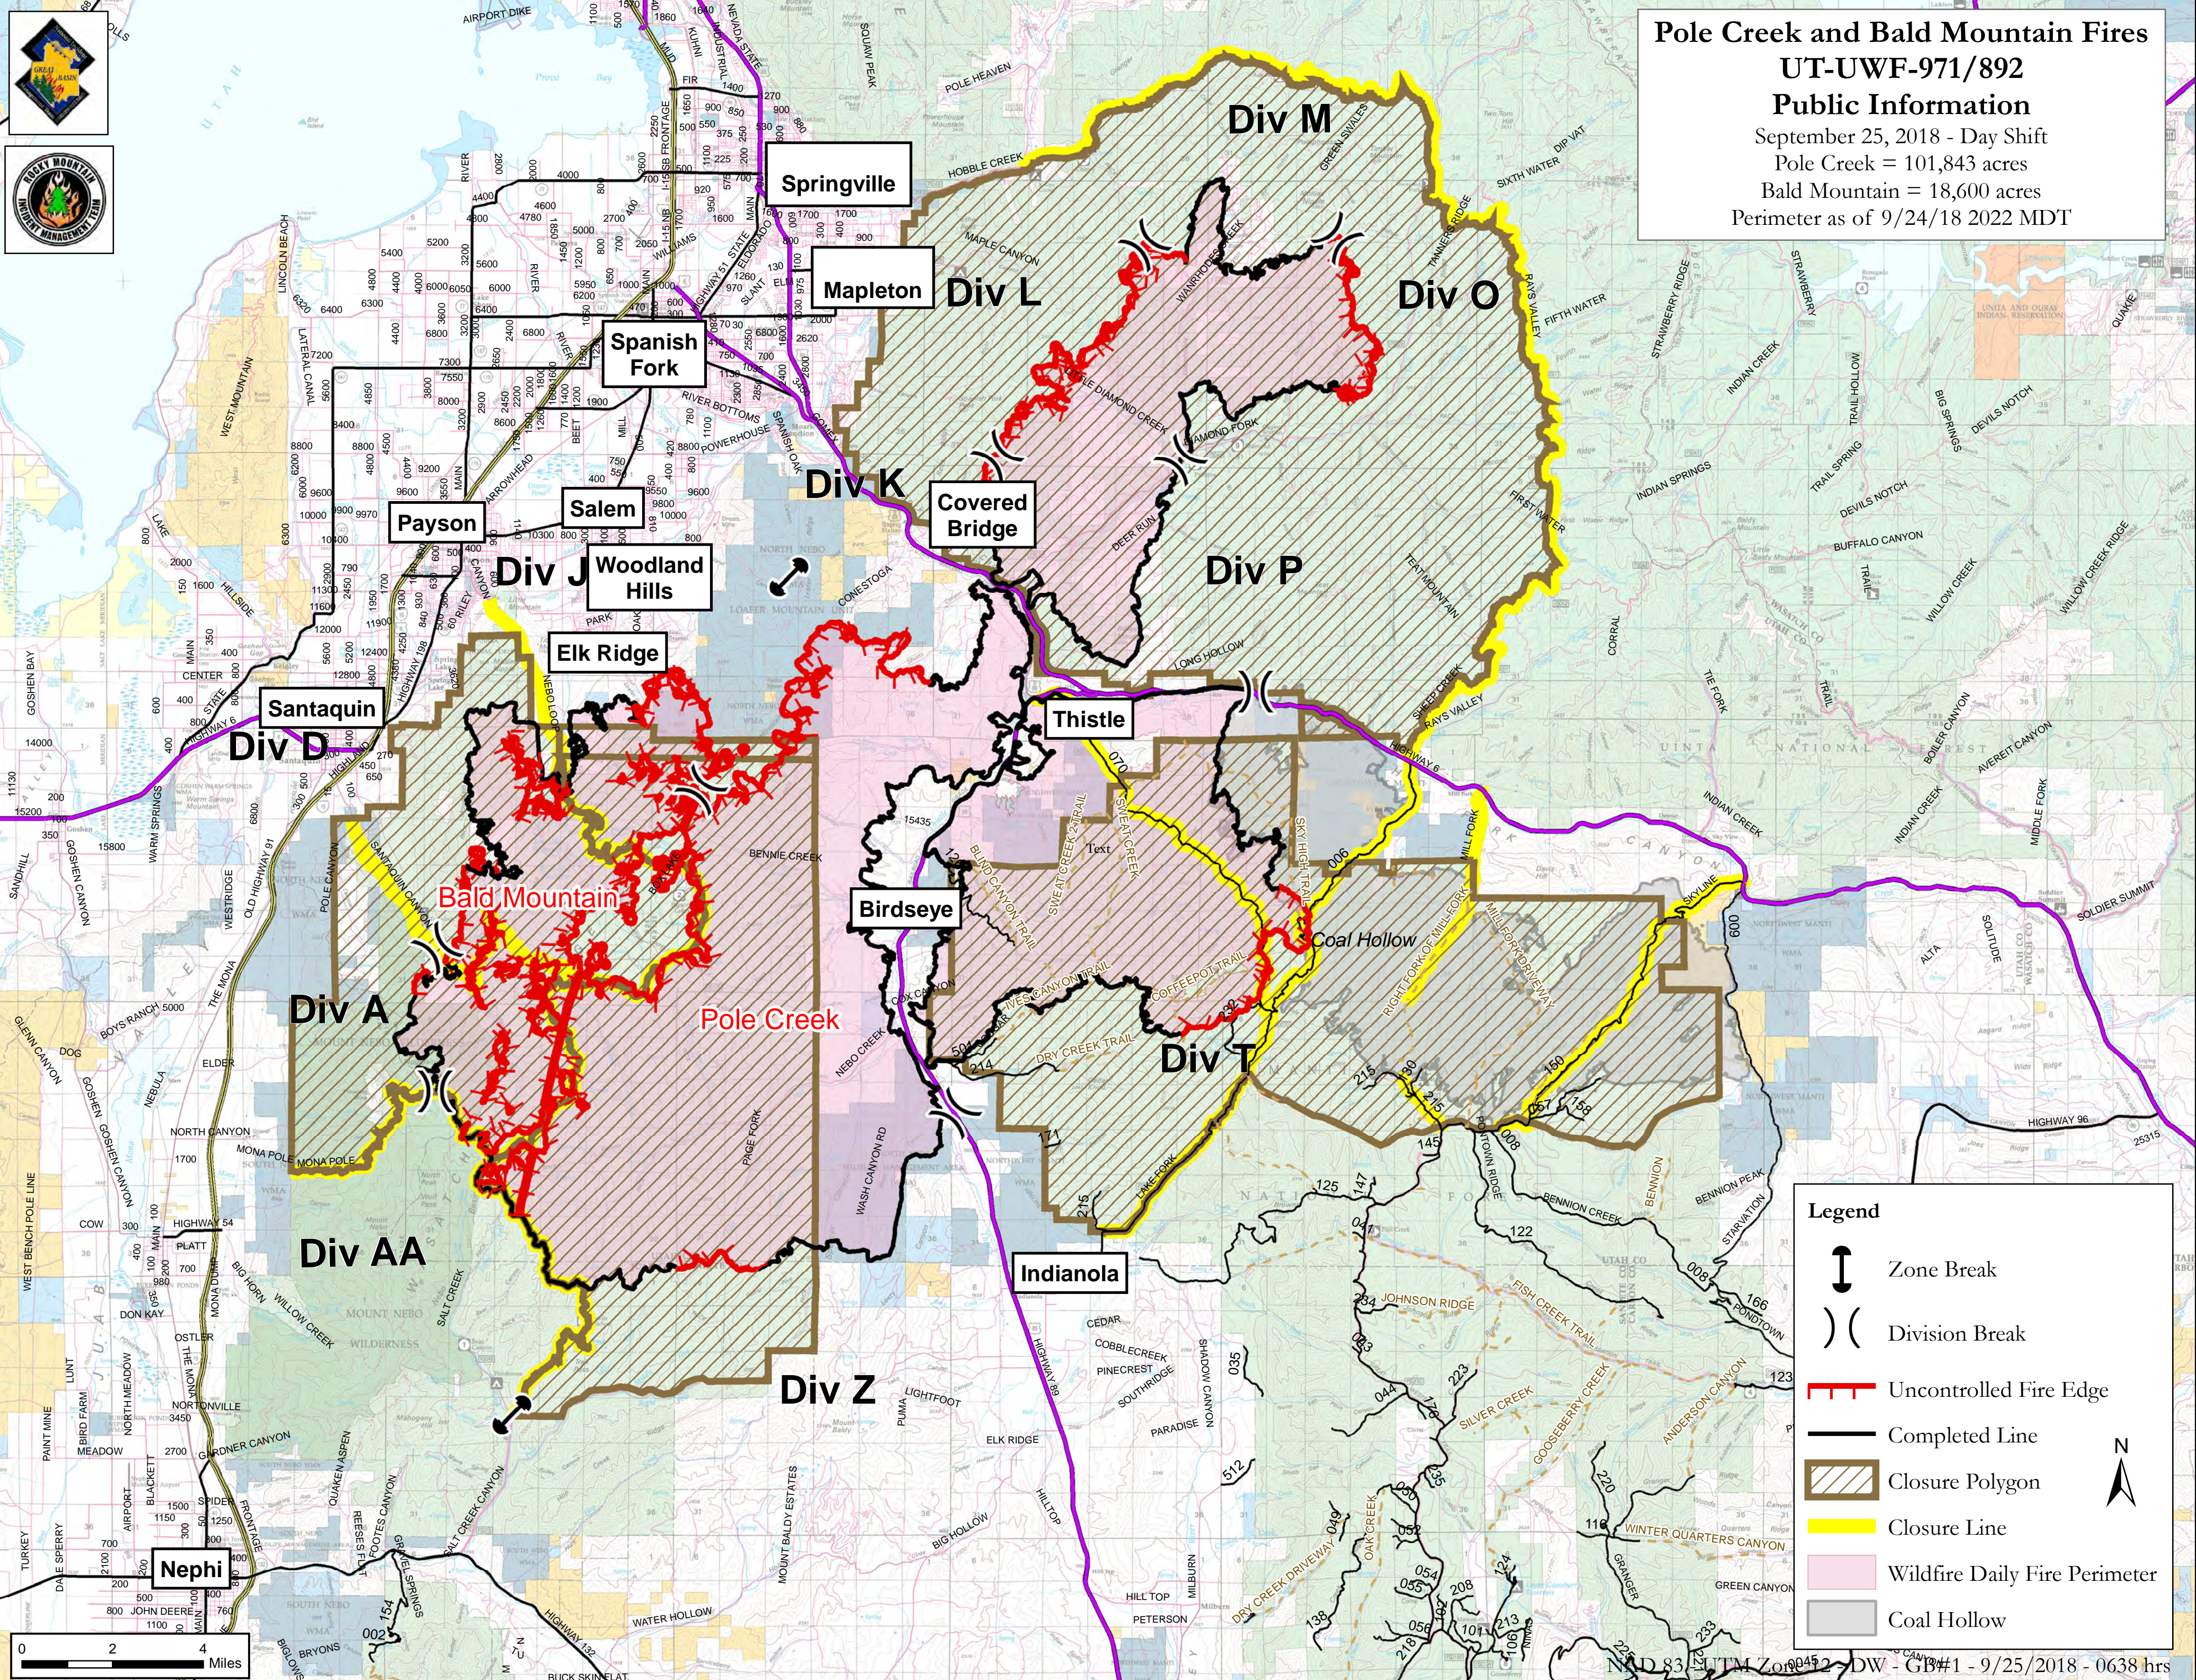

**Pole Creek and Bald Mountain Fires**  
**UT-UWF-971/892**  
**Public Information**  
 September 25, 2018 - Day Shift  
 Pole Creek = 101,843 acres  
 Bald Mountain = 18,600 acres  
 Perimeter as of 9/24/18 2022 MDT

**Legend**

- Zone Break
- Division Break
- Uncontrolled Fire Edge
- Completed Line
- Closure Polygon
- Closure Line
- Wildfire Daily Fire Perimeter
- Coal Hollow

N