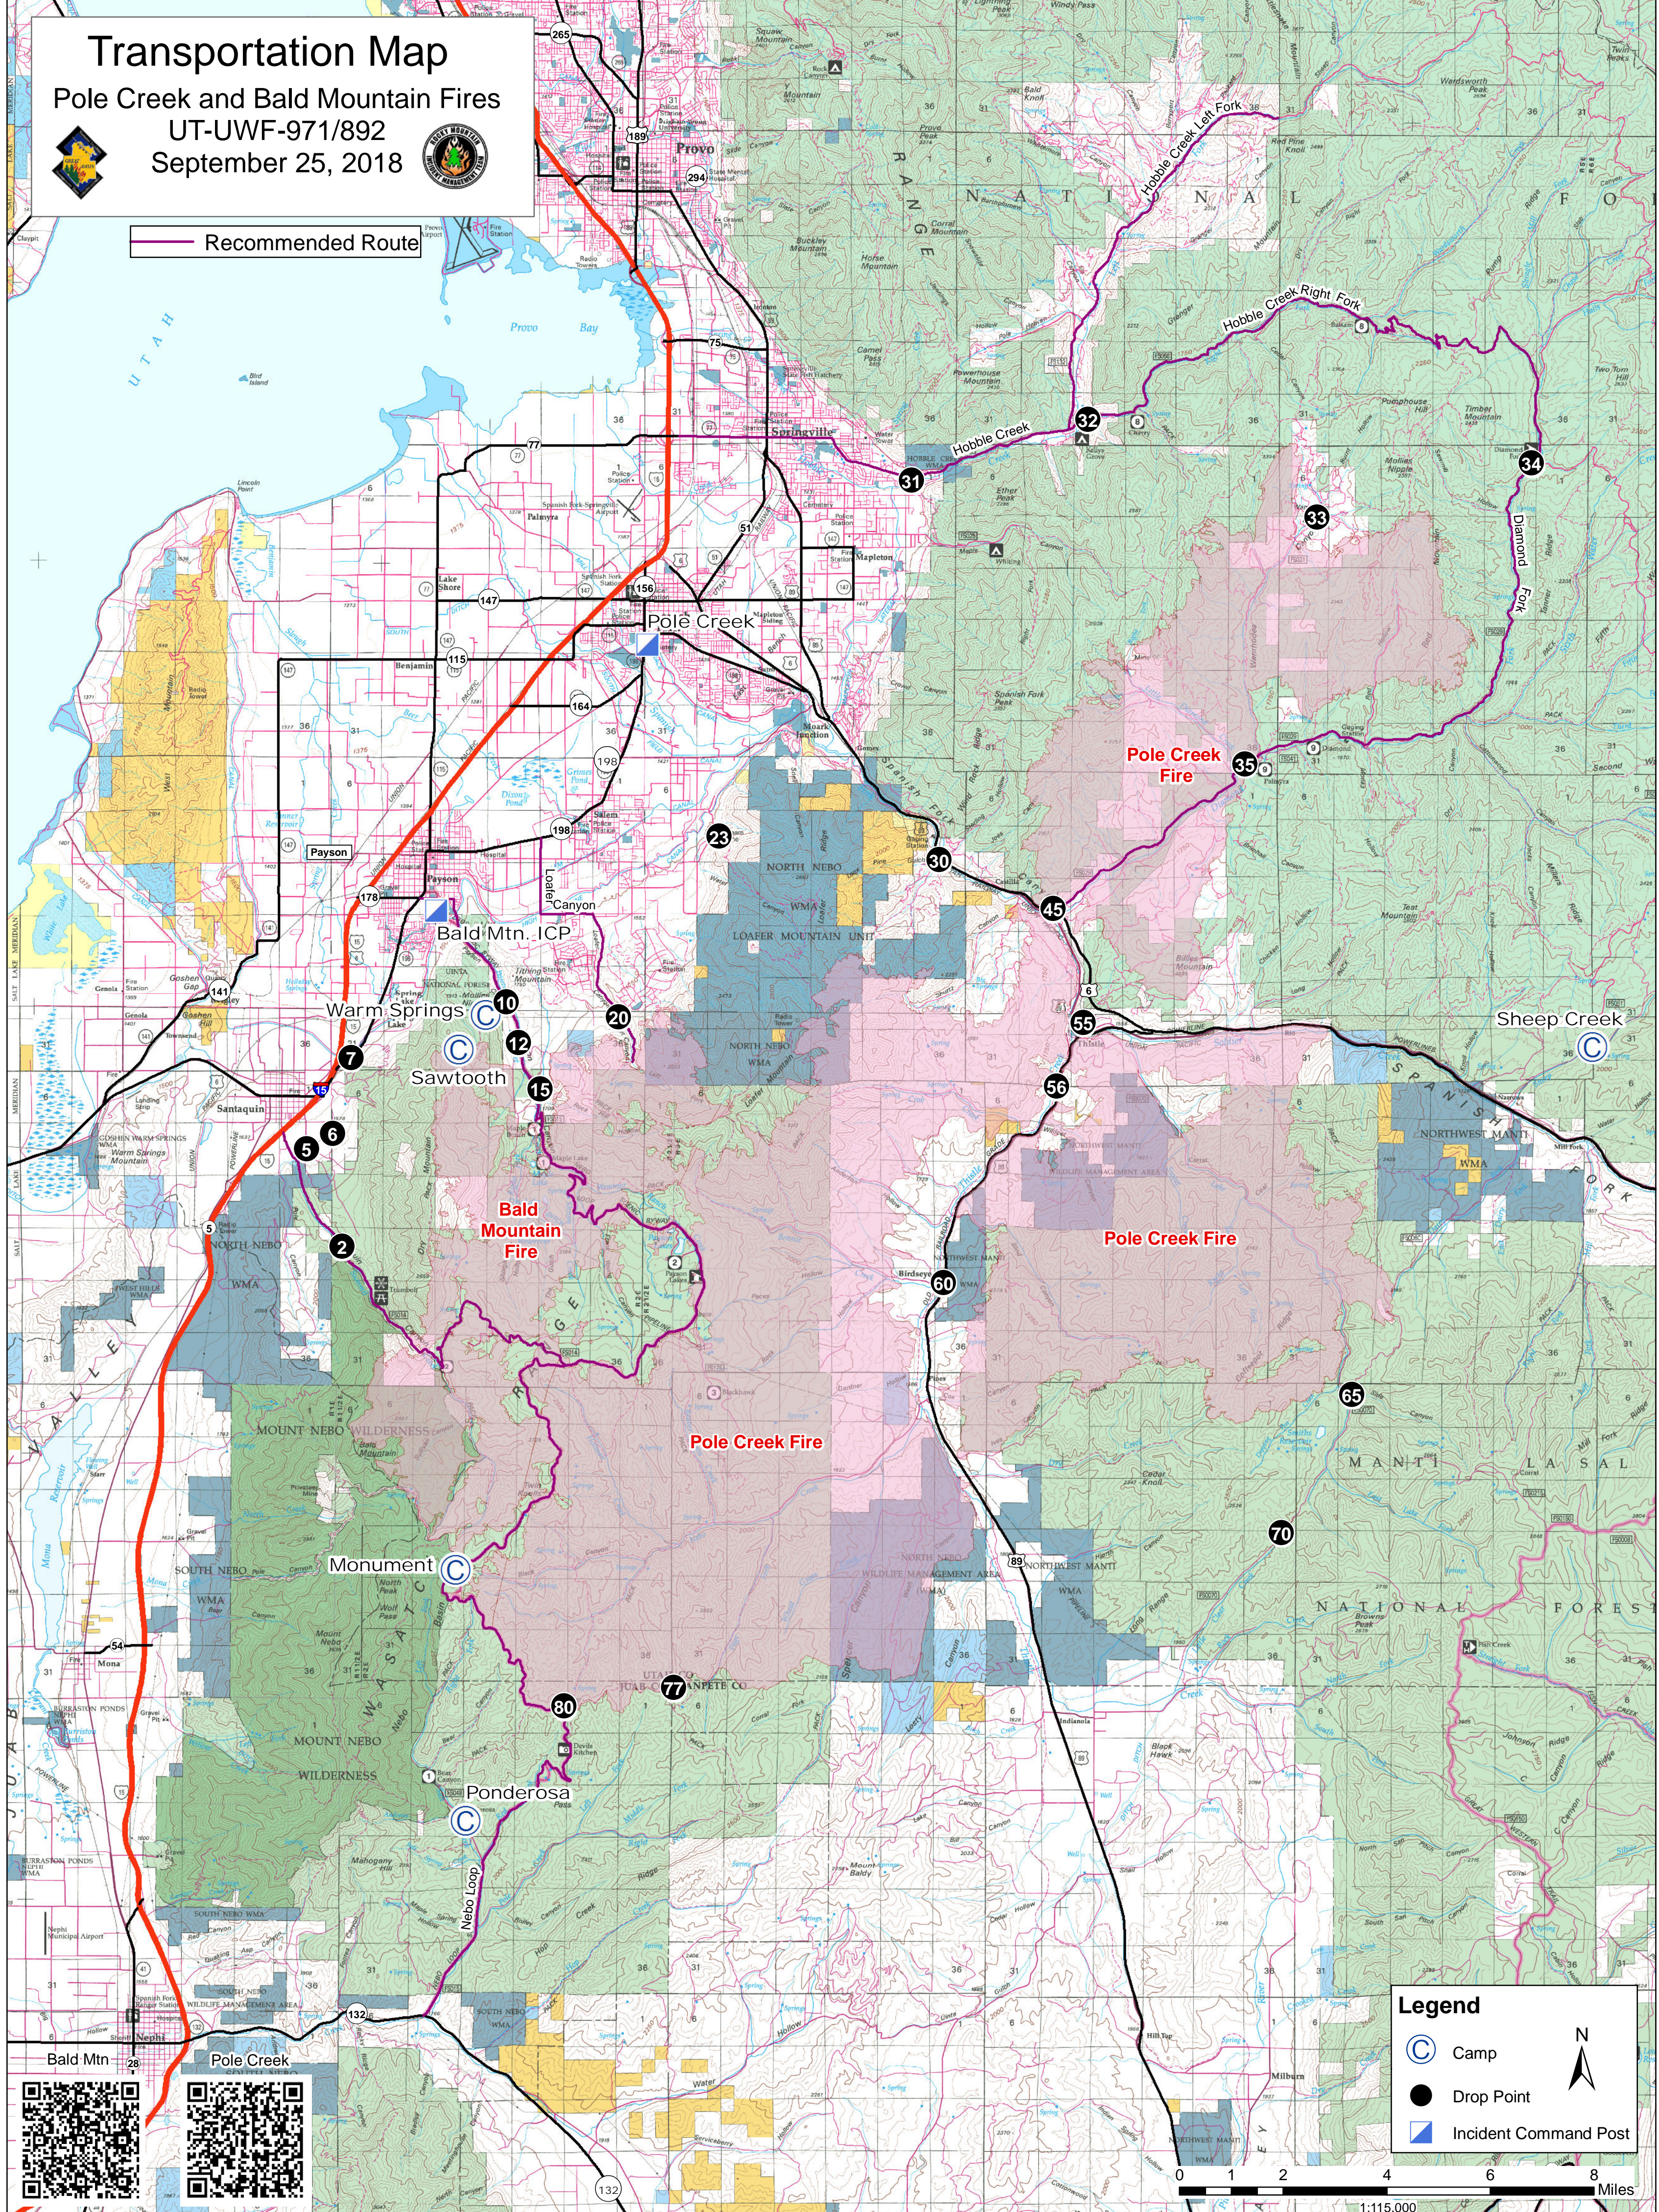

Transportation Map

Pole Creek and Bald Mountain Fires

UT-UWF-971/892

September 25, 2018

Recommended Route

Legend

- Camp
- Drop Point
- Incident Command Post

N

0 1 2 4 6 8 Miles

1:115,000