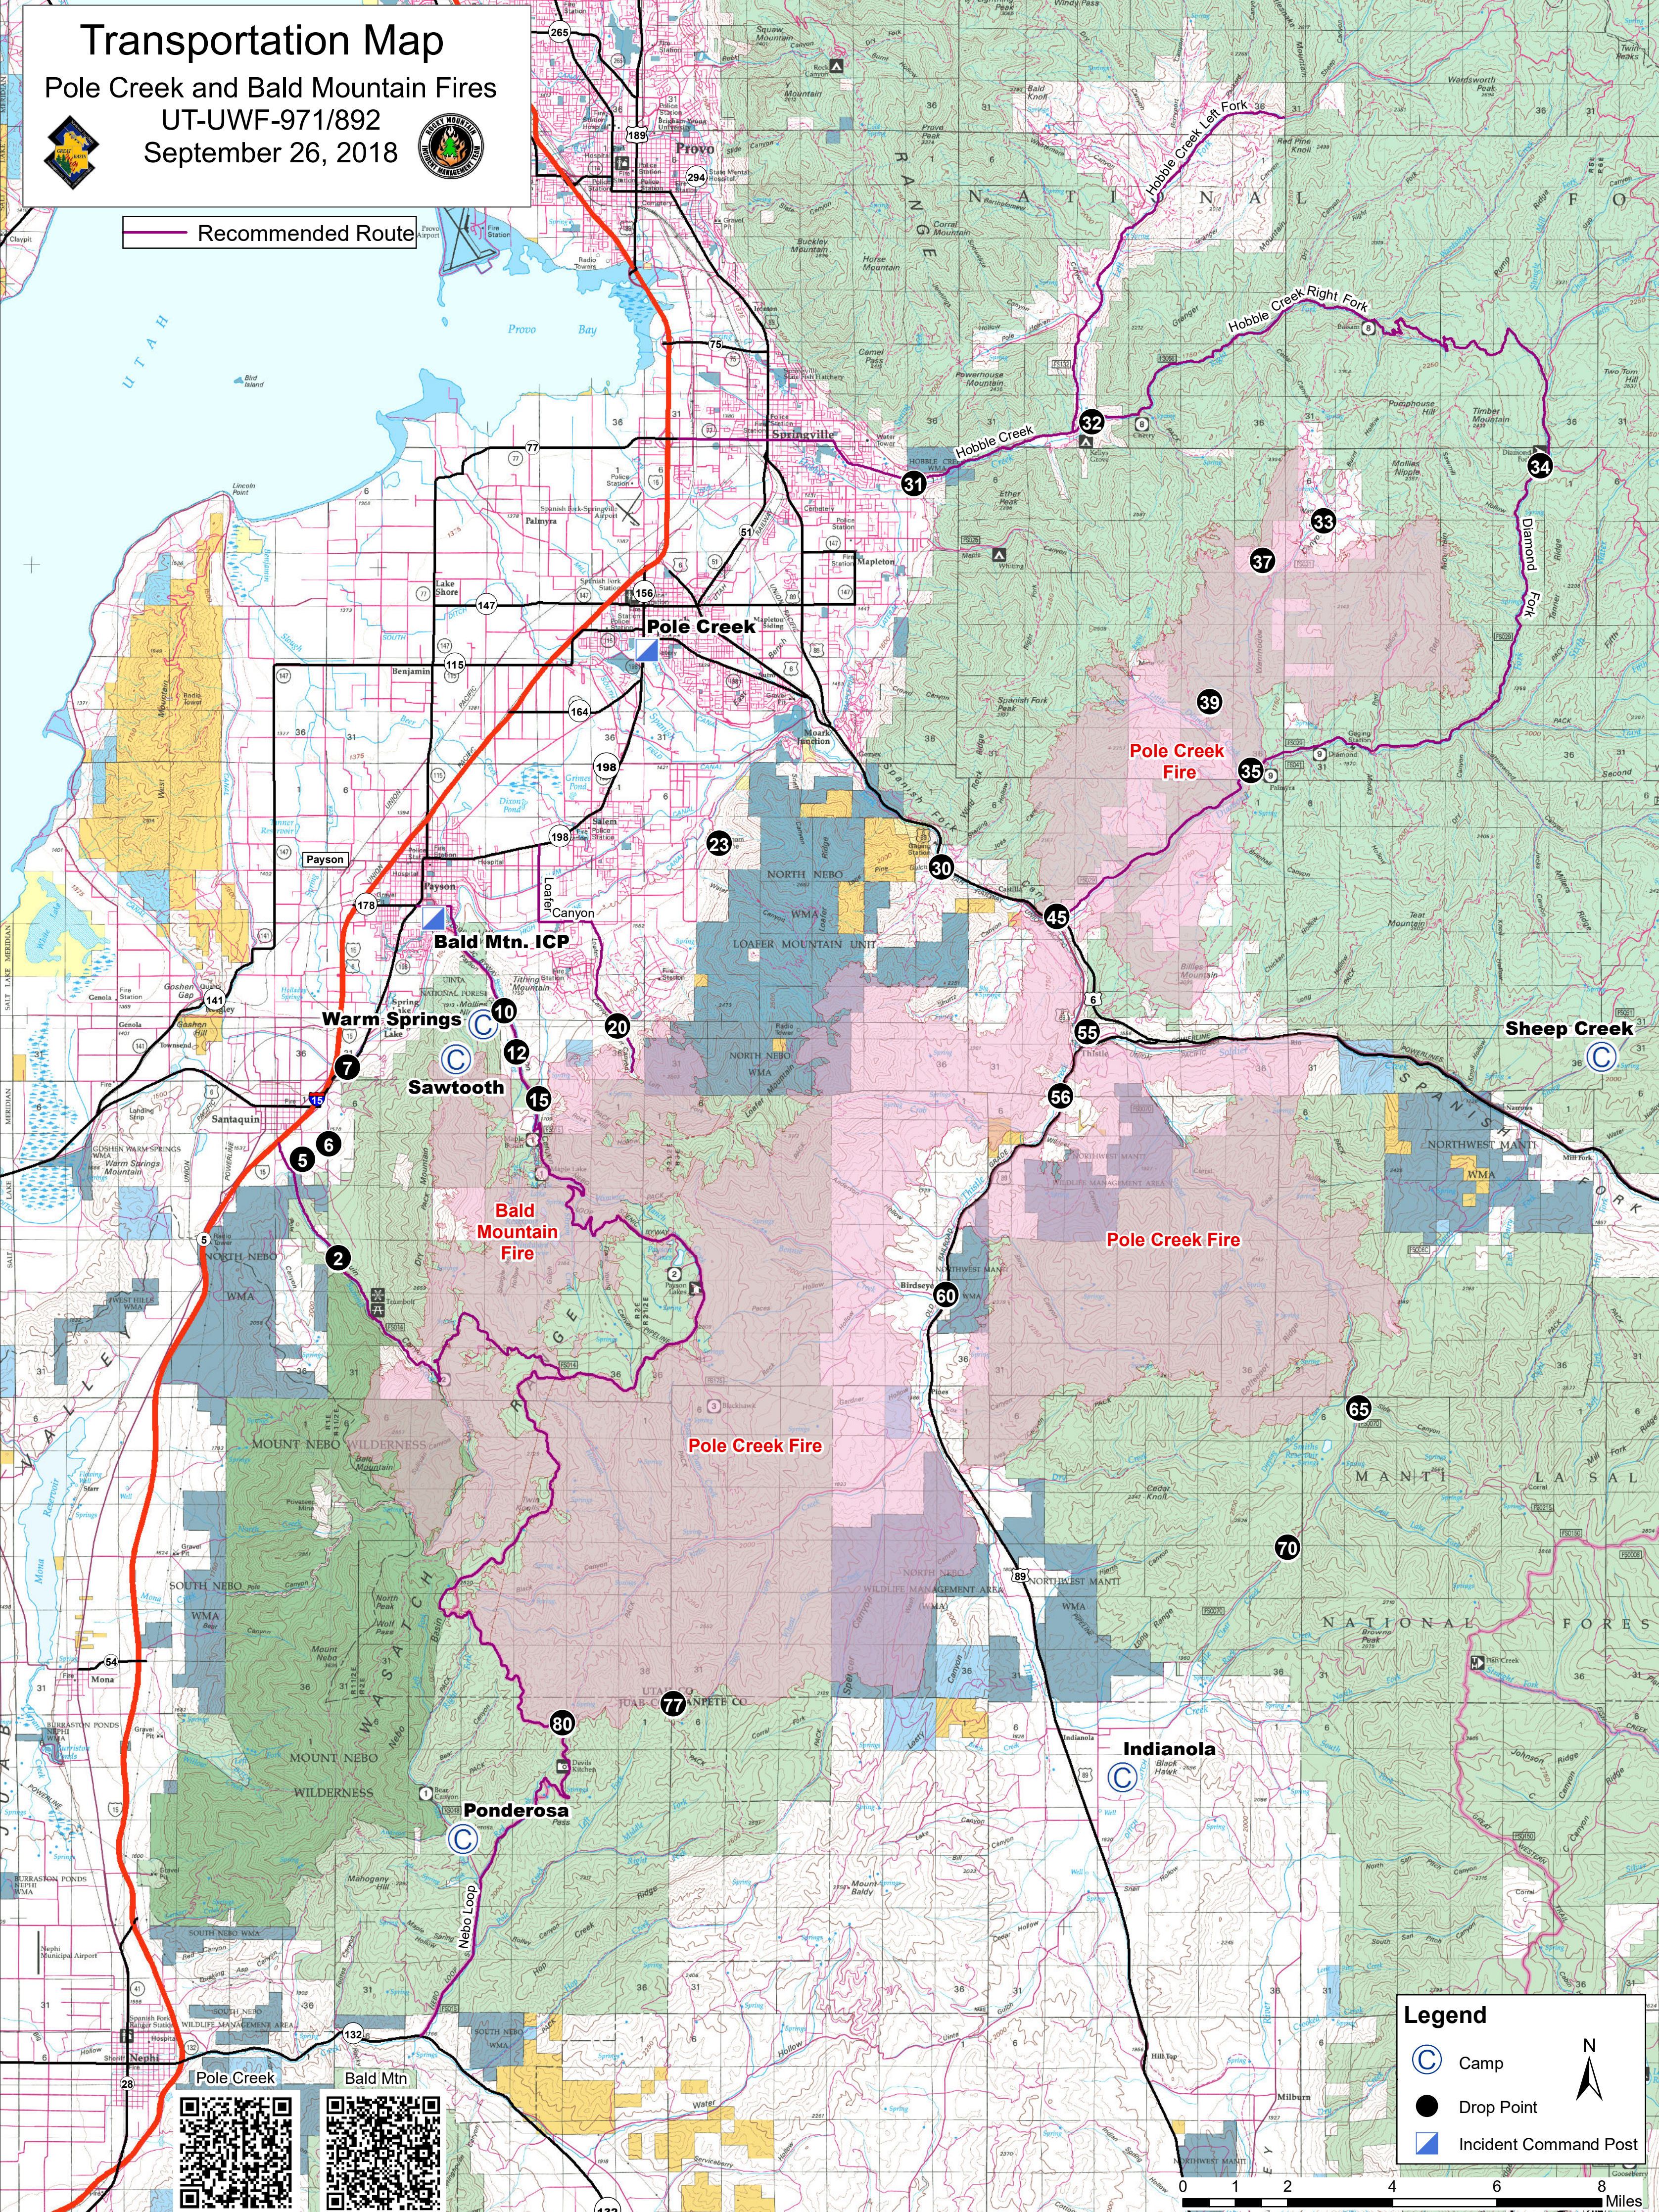

# Transportation Map

Pole Creek and Bald Mountain Fires

UT-UWF-971/892

September 26, 2018

Recommended Route

**Legend**

- Camp
- Drop Point
- Incident Command Post

0 1 2 4 6 8 Miles  
1:115,000