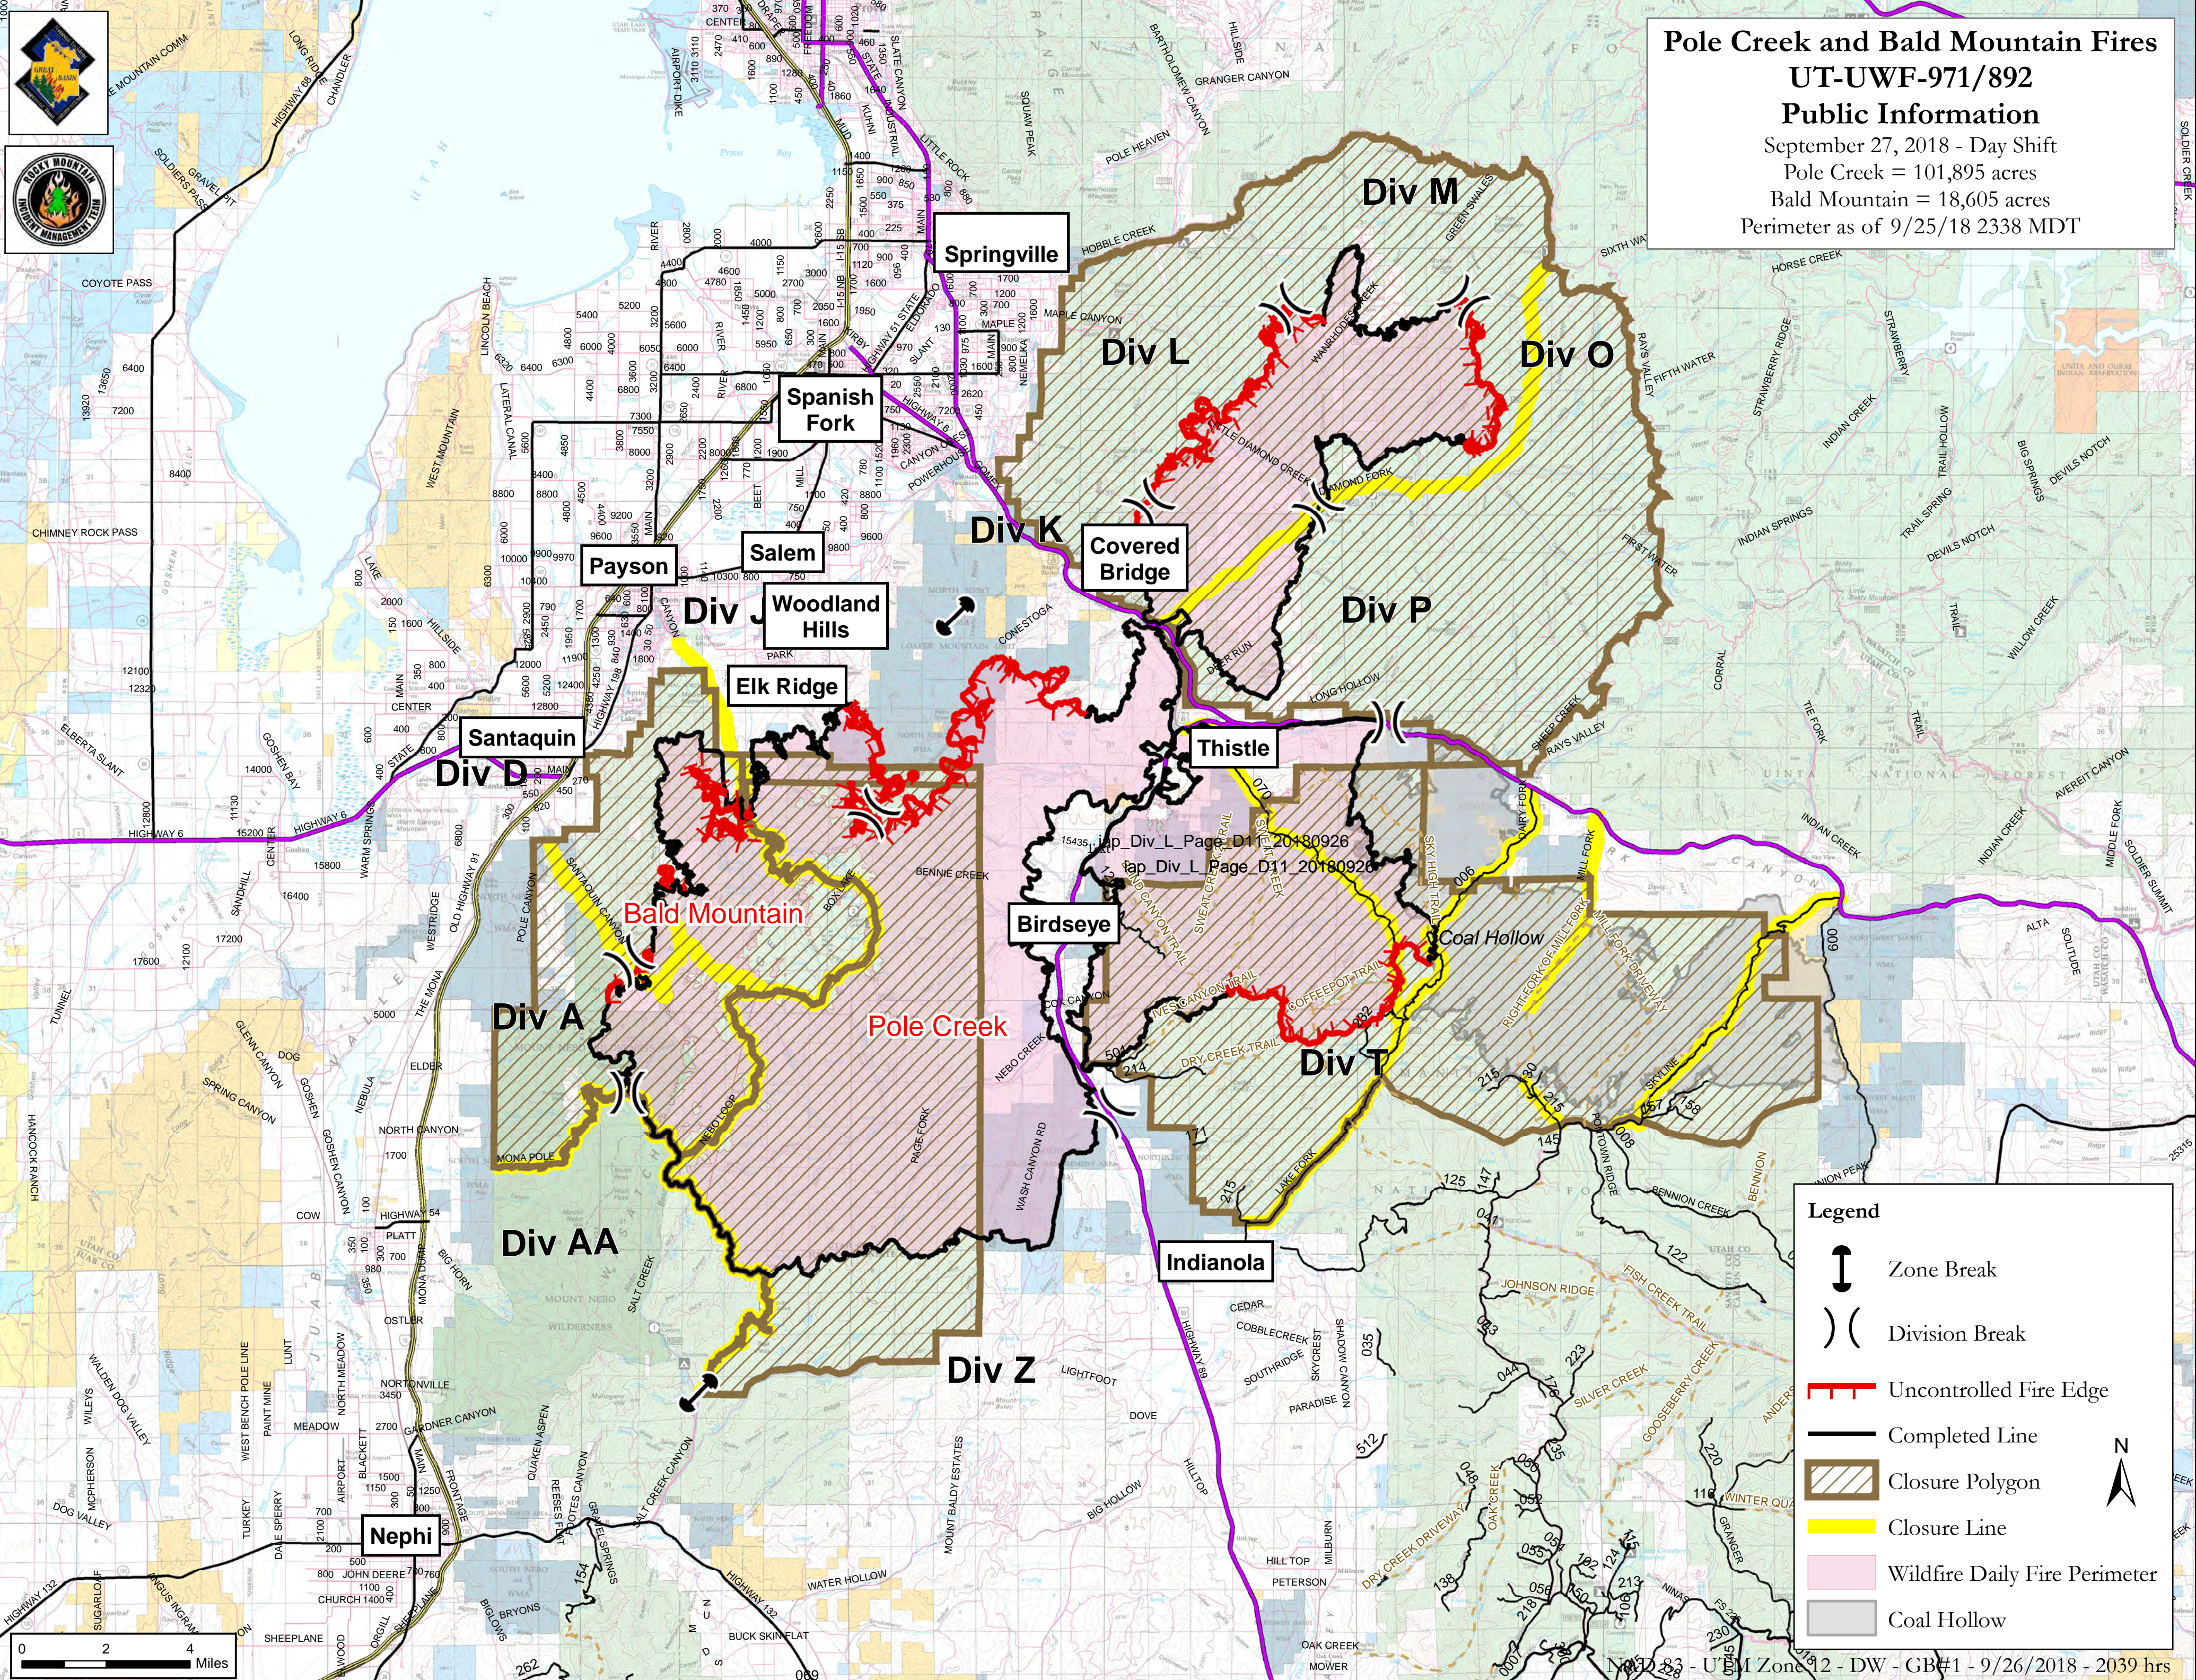

Pole Creek and Bald Mountain Fires
UT-UWF-971/892
Public Information
 September 27, 2018 - Day Shift
 Pole Creek = 101,895 acres
 Bald Mountain = 18,605 acres
 Perimeter as of 9/25/18 2338 MDT

Legend

- Zone Break
- Division Break
- Uncontrolled Fire Edge
- Completed Line
- Closure Polygon
- Closure Line
- Wildfire Daily Fire Perimeter
- Coal Hollow