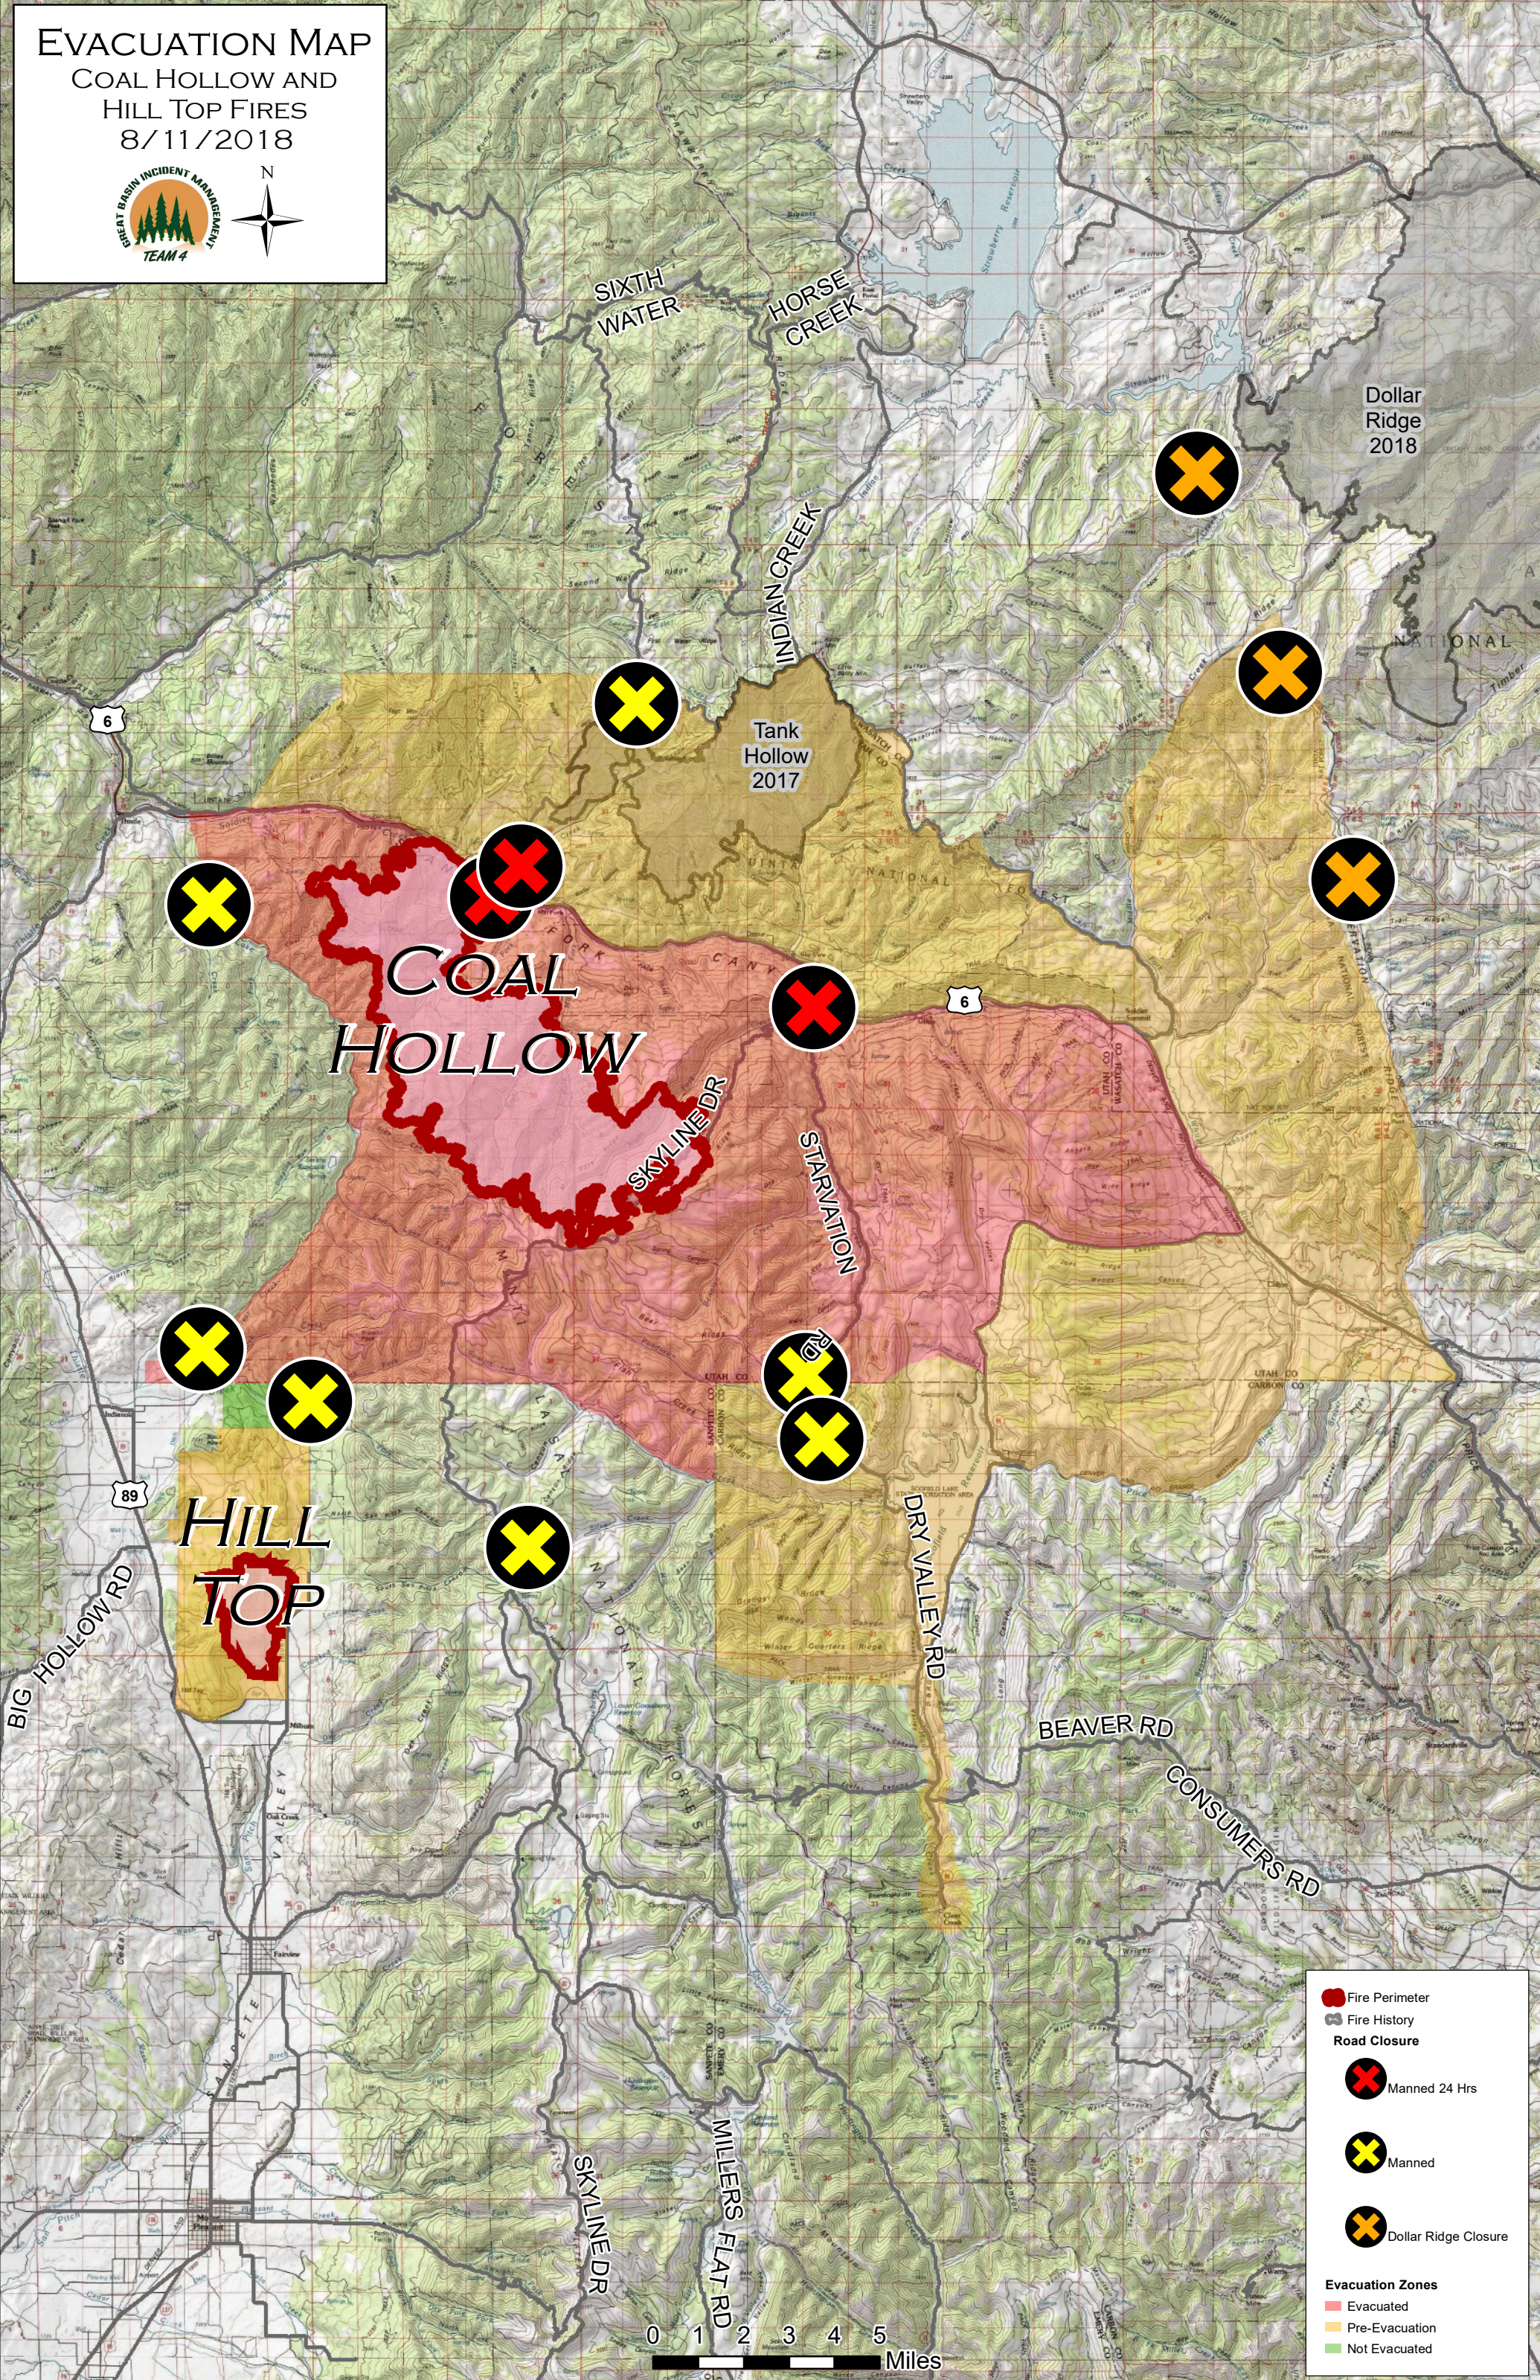

# EVACUATION MAP

## COAL HOLLOW AND HILL TOP FIRES

### 8/11/2018

Dollar Ridge  
2018

**Fire Perimeter**  
 Fire Perimeter

**Fire History**  
 Fire History

**Road Closure**

- Manned 24 Hrs
- Manned
- Dollar Ridge Closure

**Evacuation Zones**

- Evacuated
- Pre-Evacuation
- Not Evacuated