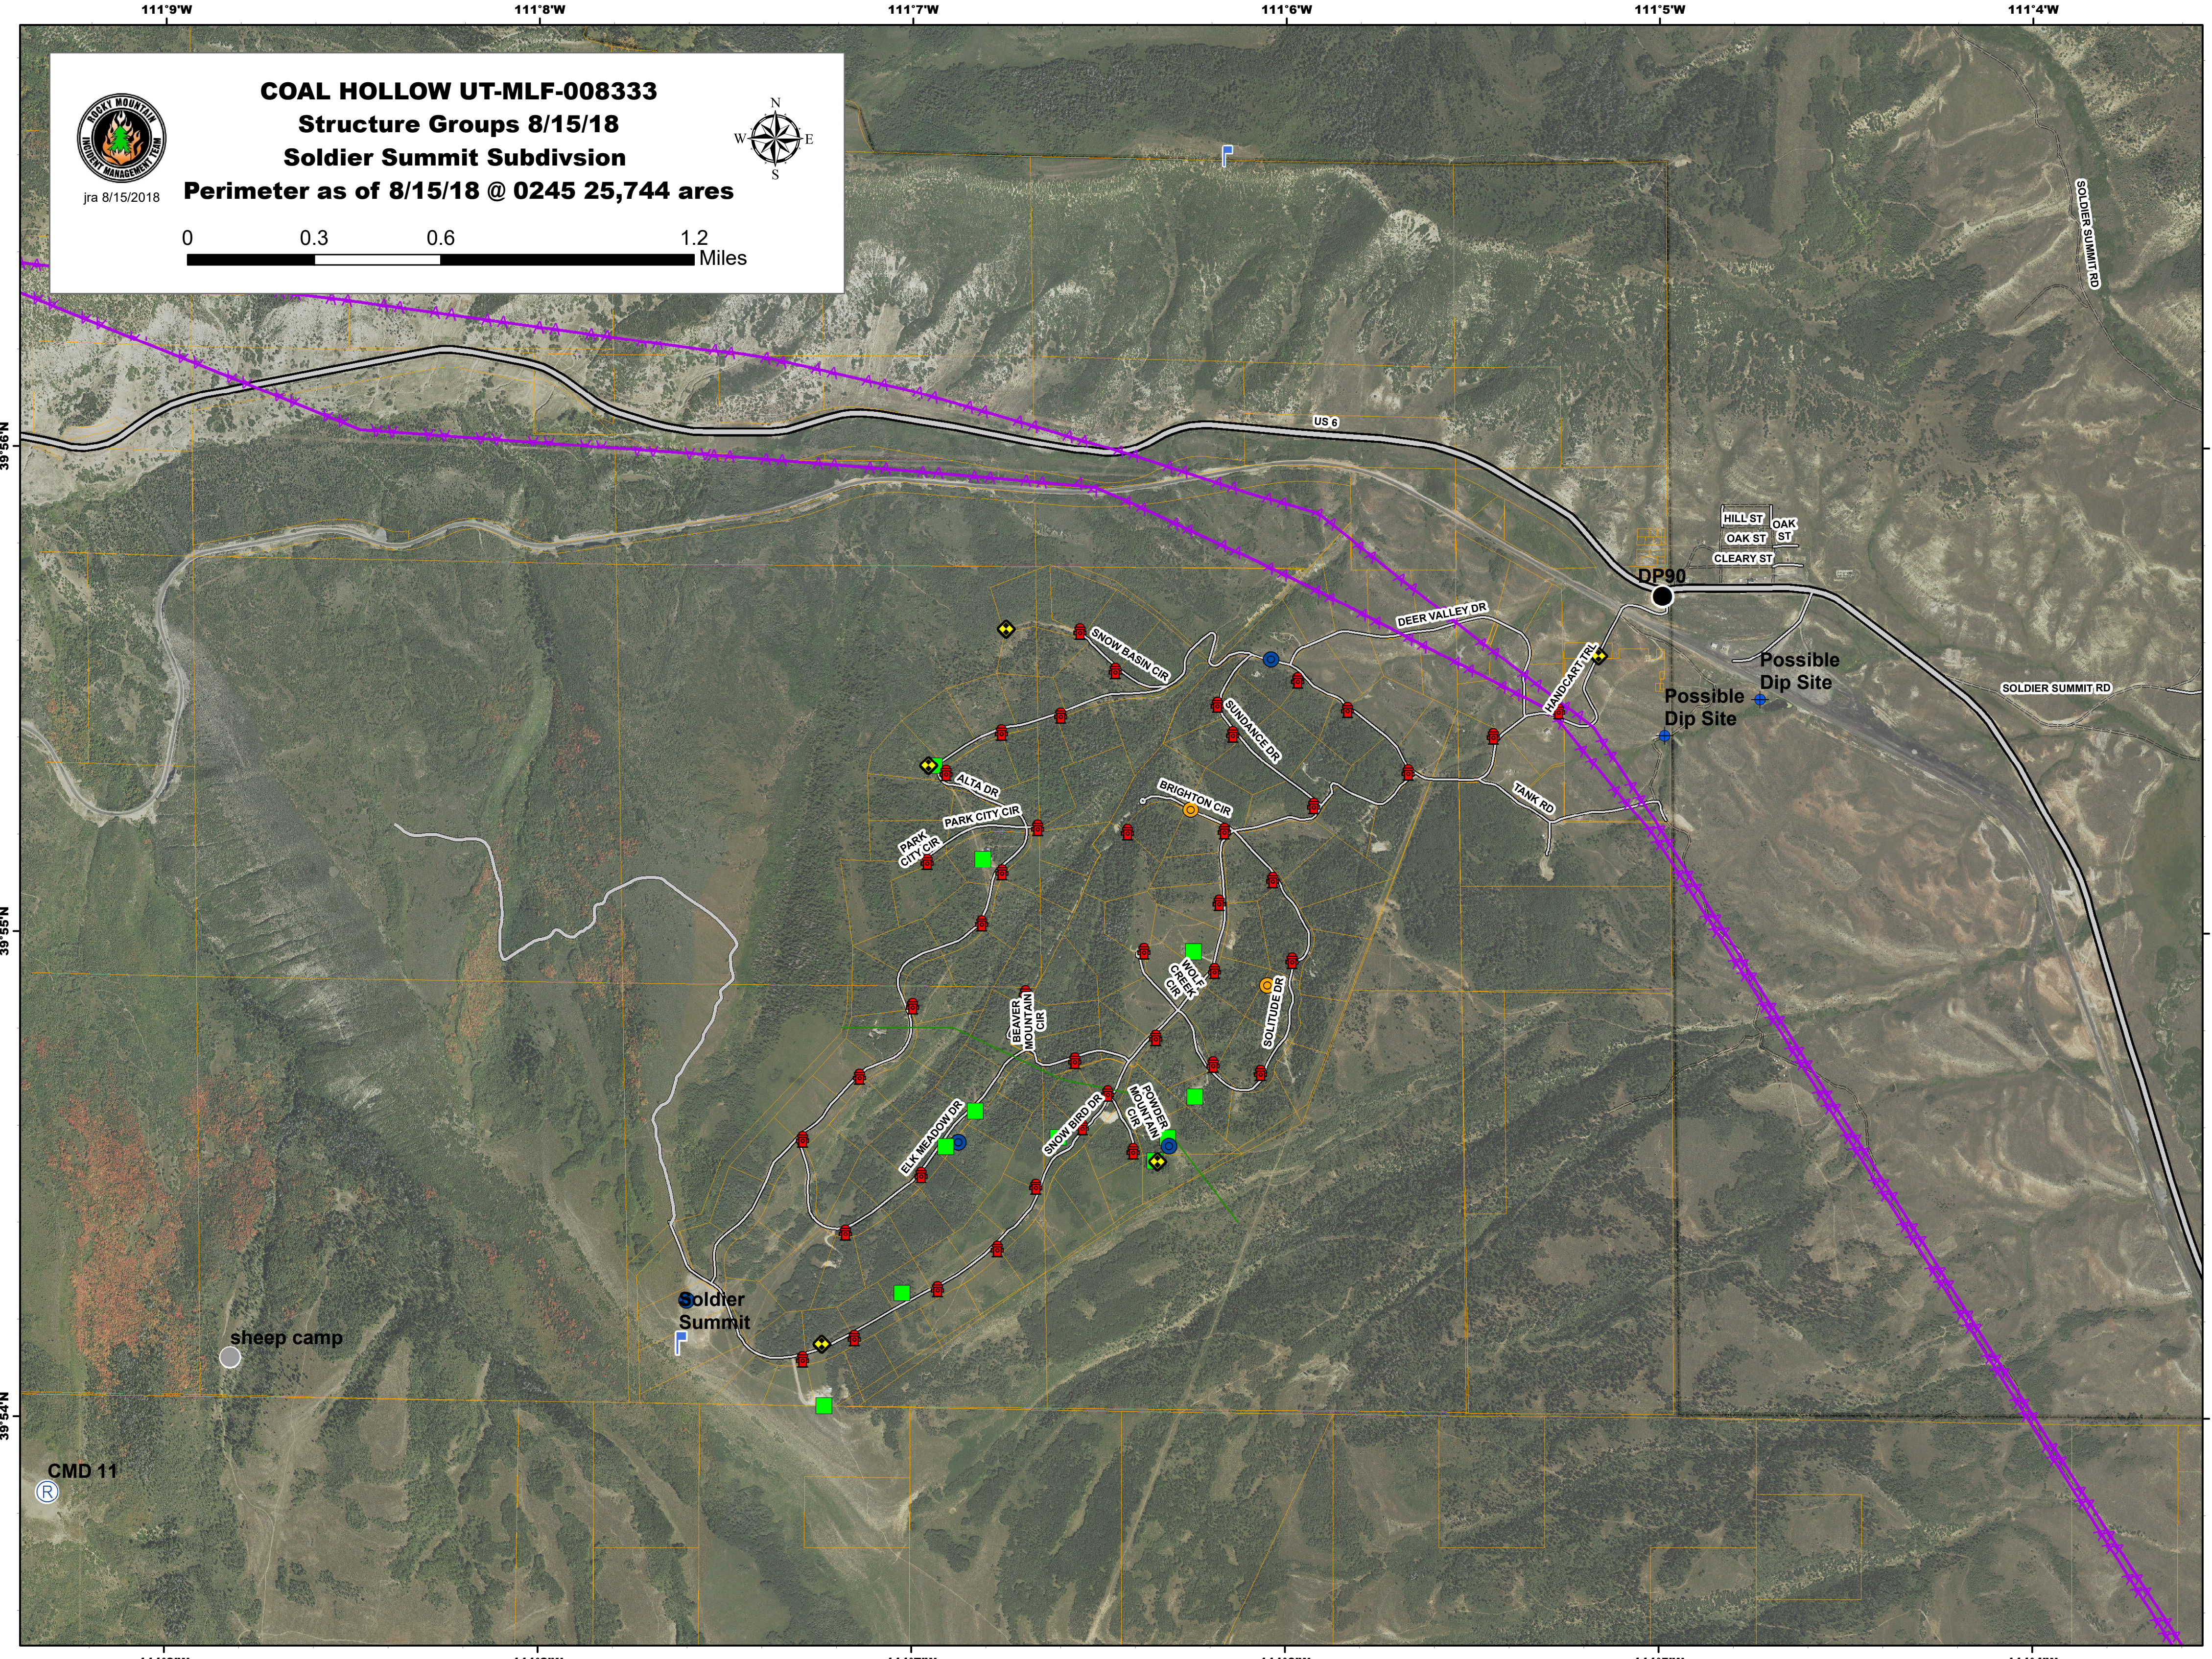

jra 8/15/2018

COAL HOLLOW UT-MLF-008333

Structure Groups 8/15/18

Soldier Summit Subdivision

Perimeter as of 8/15/18 @ 0245 25,744 ares

sheep camp

Soldier Summit

DP90

Possible Dip Site

Possible Dip Site

CMD 11