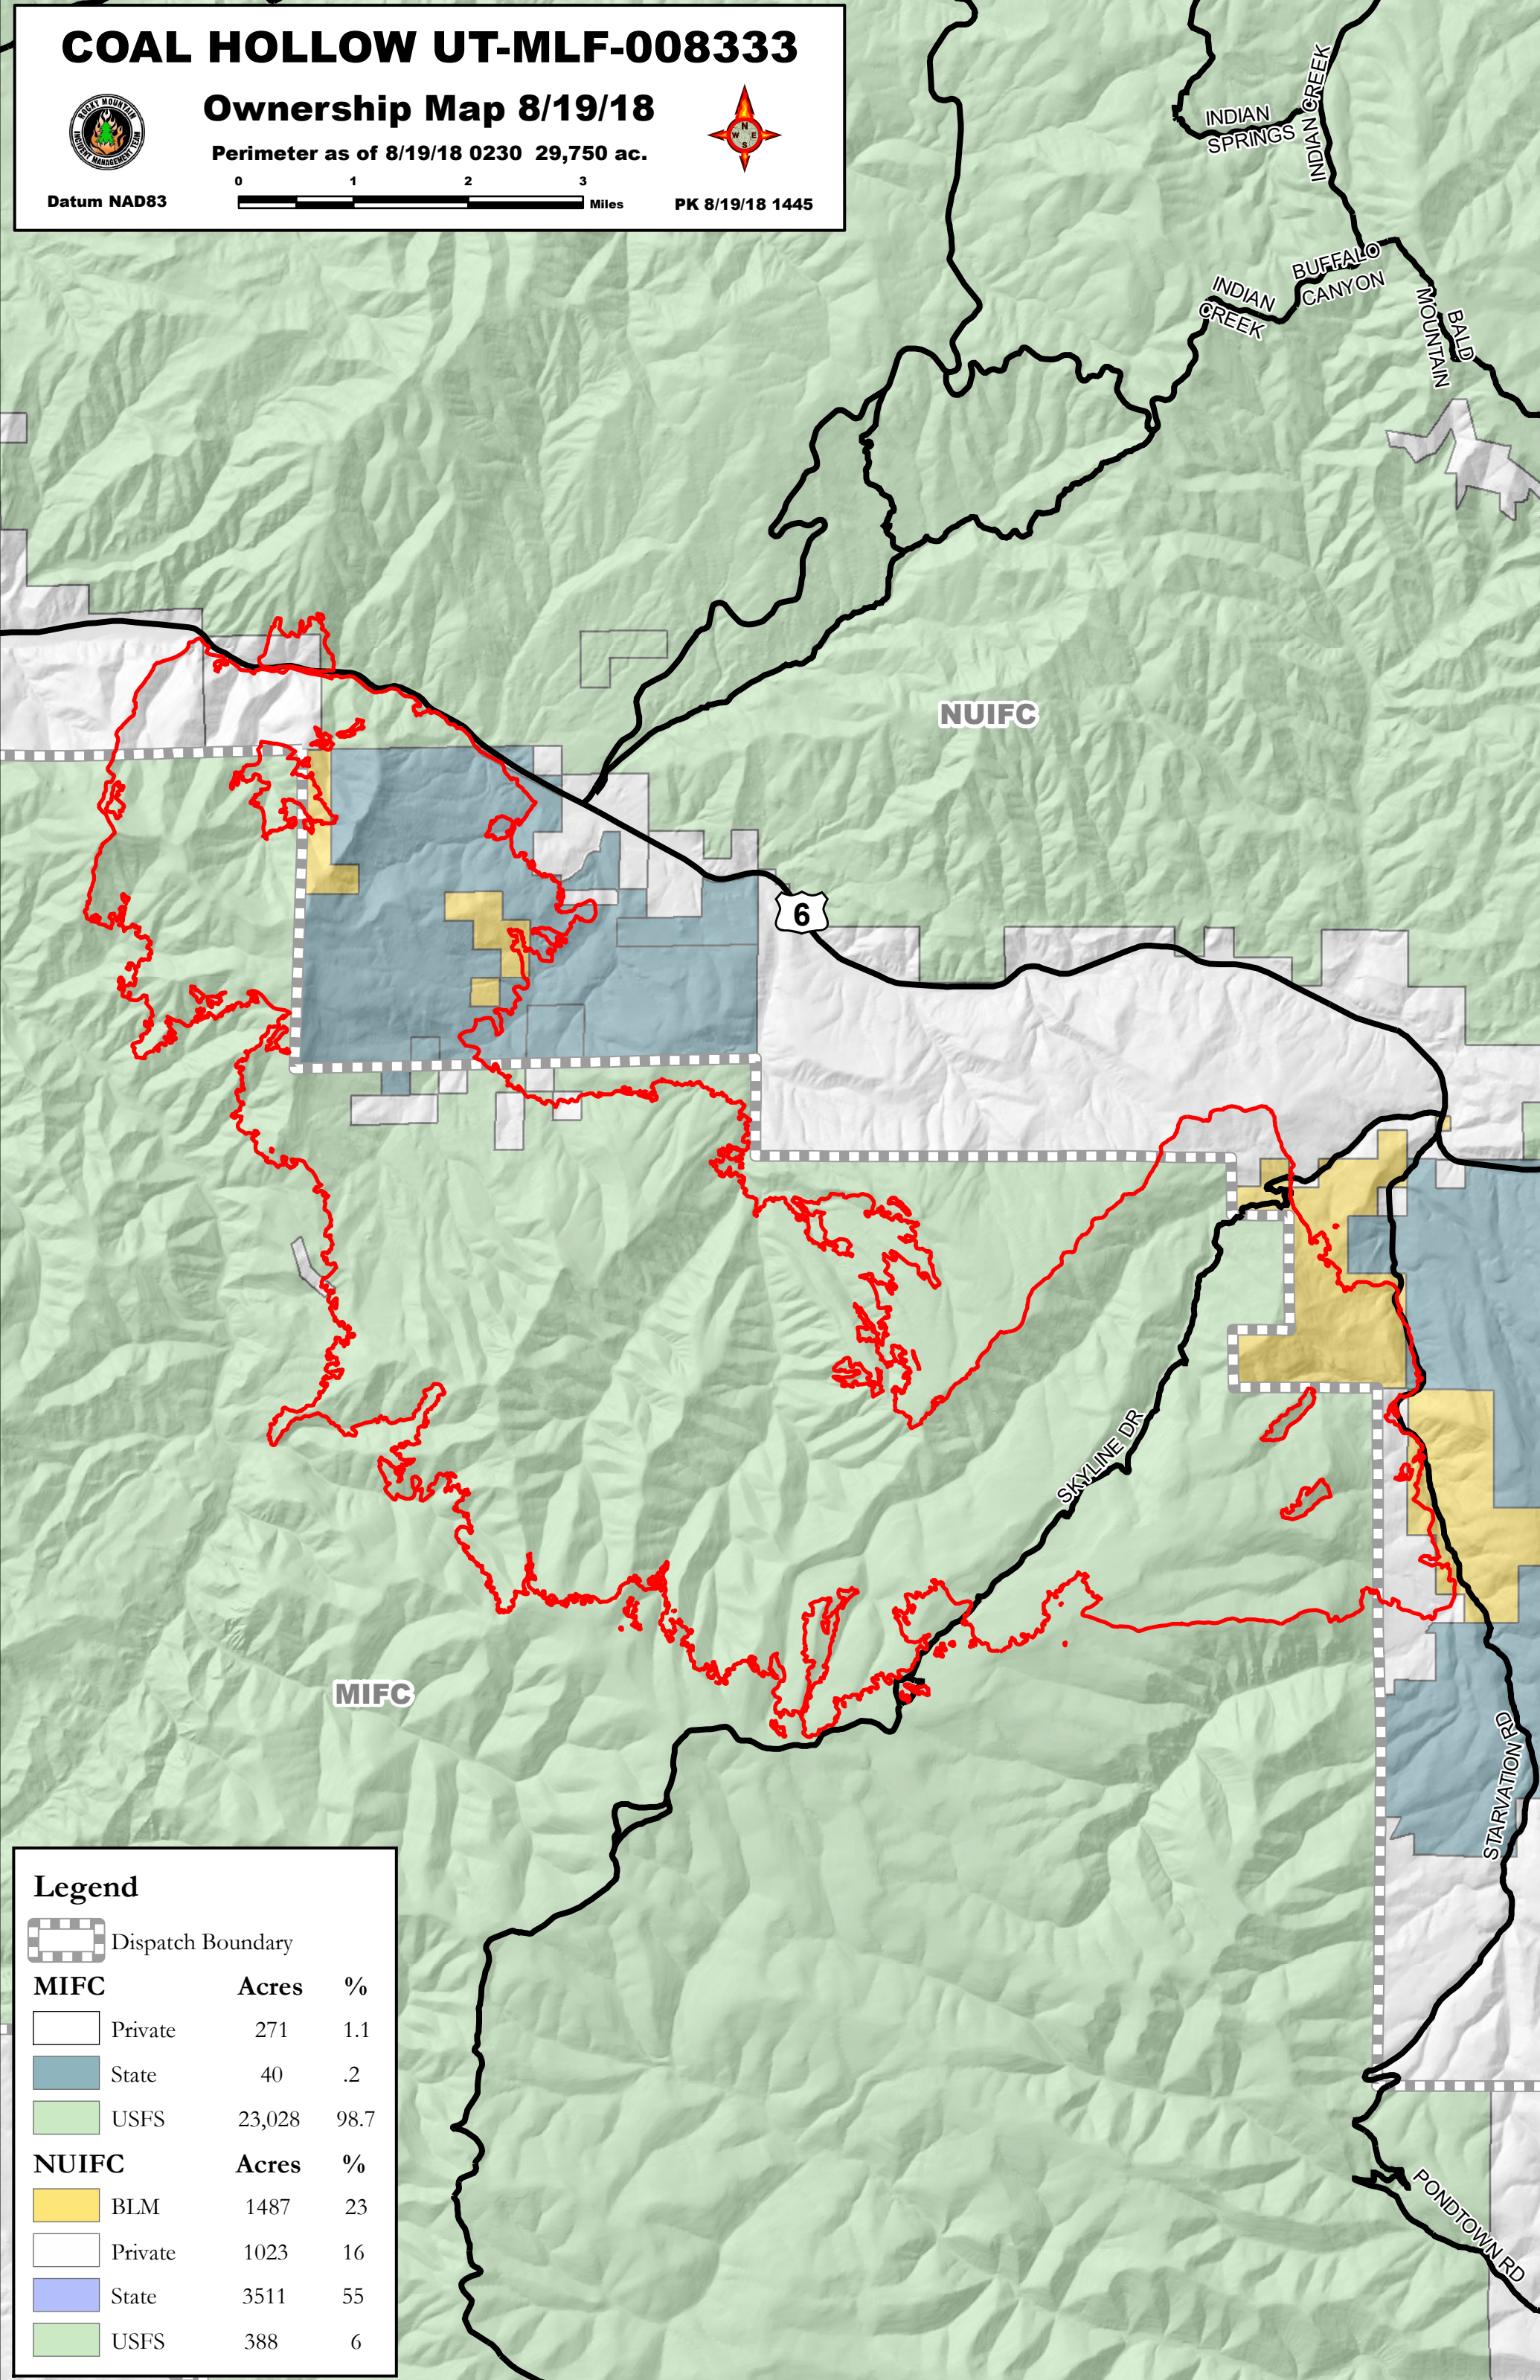

COAL HOLLOW UT-MLF-008333

Ownership Map 8/19/18

Perimeter as of 8/19/18 0230 29,750 ac.

Datum NAD83

PK 8/19/18 1445

Legend

	Dispatch Boundary		
MIFC			
	Private	271	1.1
	State	40	.2
	USFS	23,028	98.7
NUIFC			
	BLM	1487	23
	Private	1023	16
	State	3511	55
	USFS	388	6