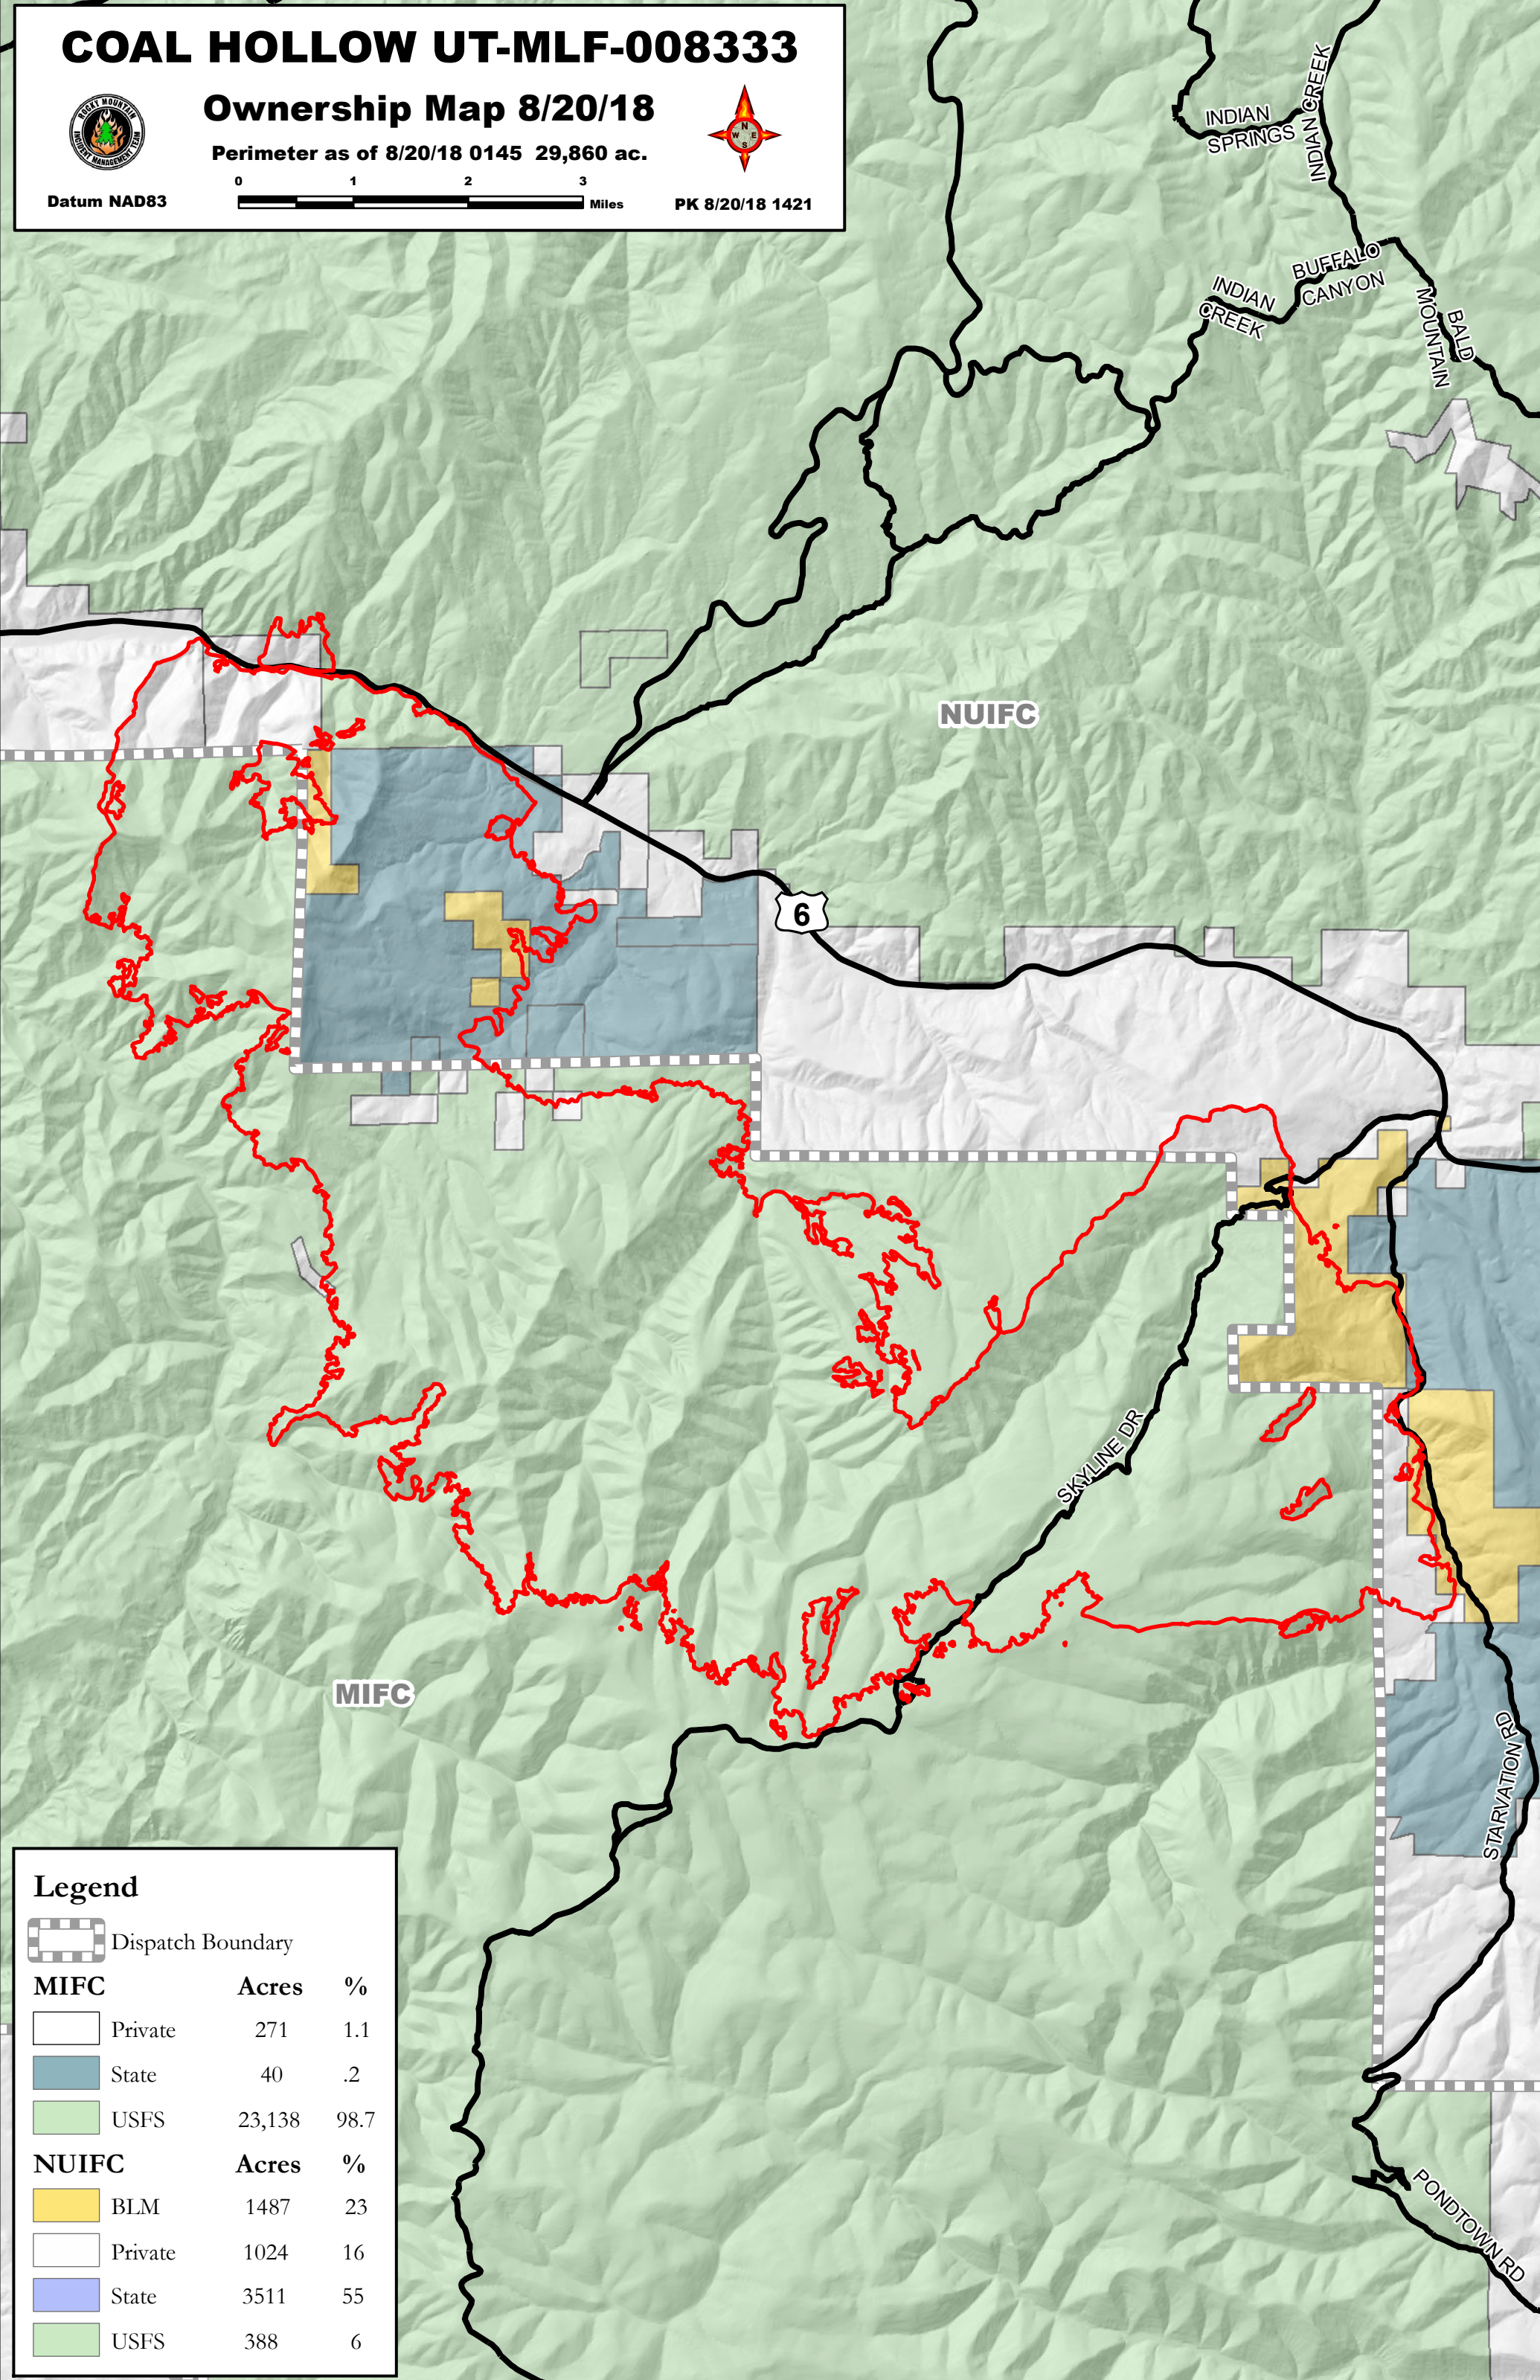

COAL HOLLOW UT-MLF-008333

Ownership Map 8/20/18

Perimeter as of 8/20/18 0145 29,860 ac.

Datum NAD83

PK 8/20/18 1421

MIFC

NUIFC

Legend

	Dispatch Boundary		
MIFC			
	Private	271	1.1
	State	40	.2
	USFS	23,138	98.7
NUIFC			
	BLM	1487	23
	Private	1024	16
	State	3511	55
	USFS	388	6