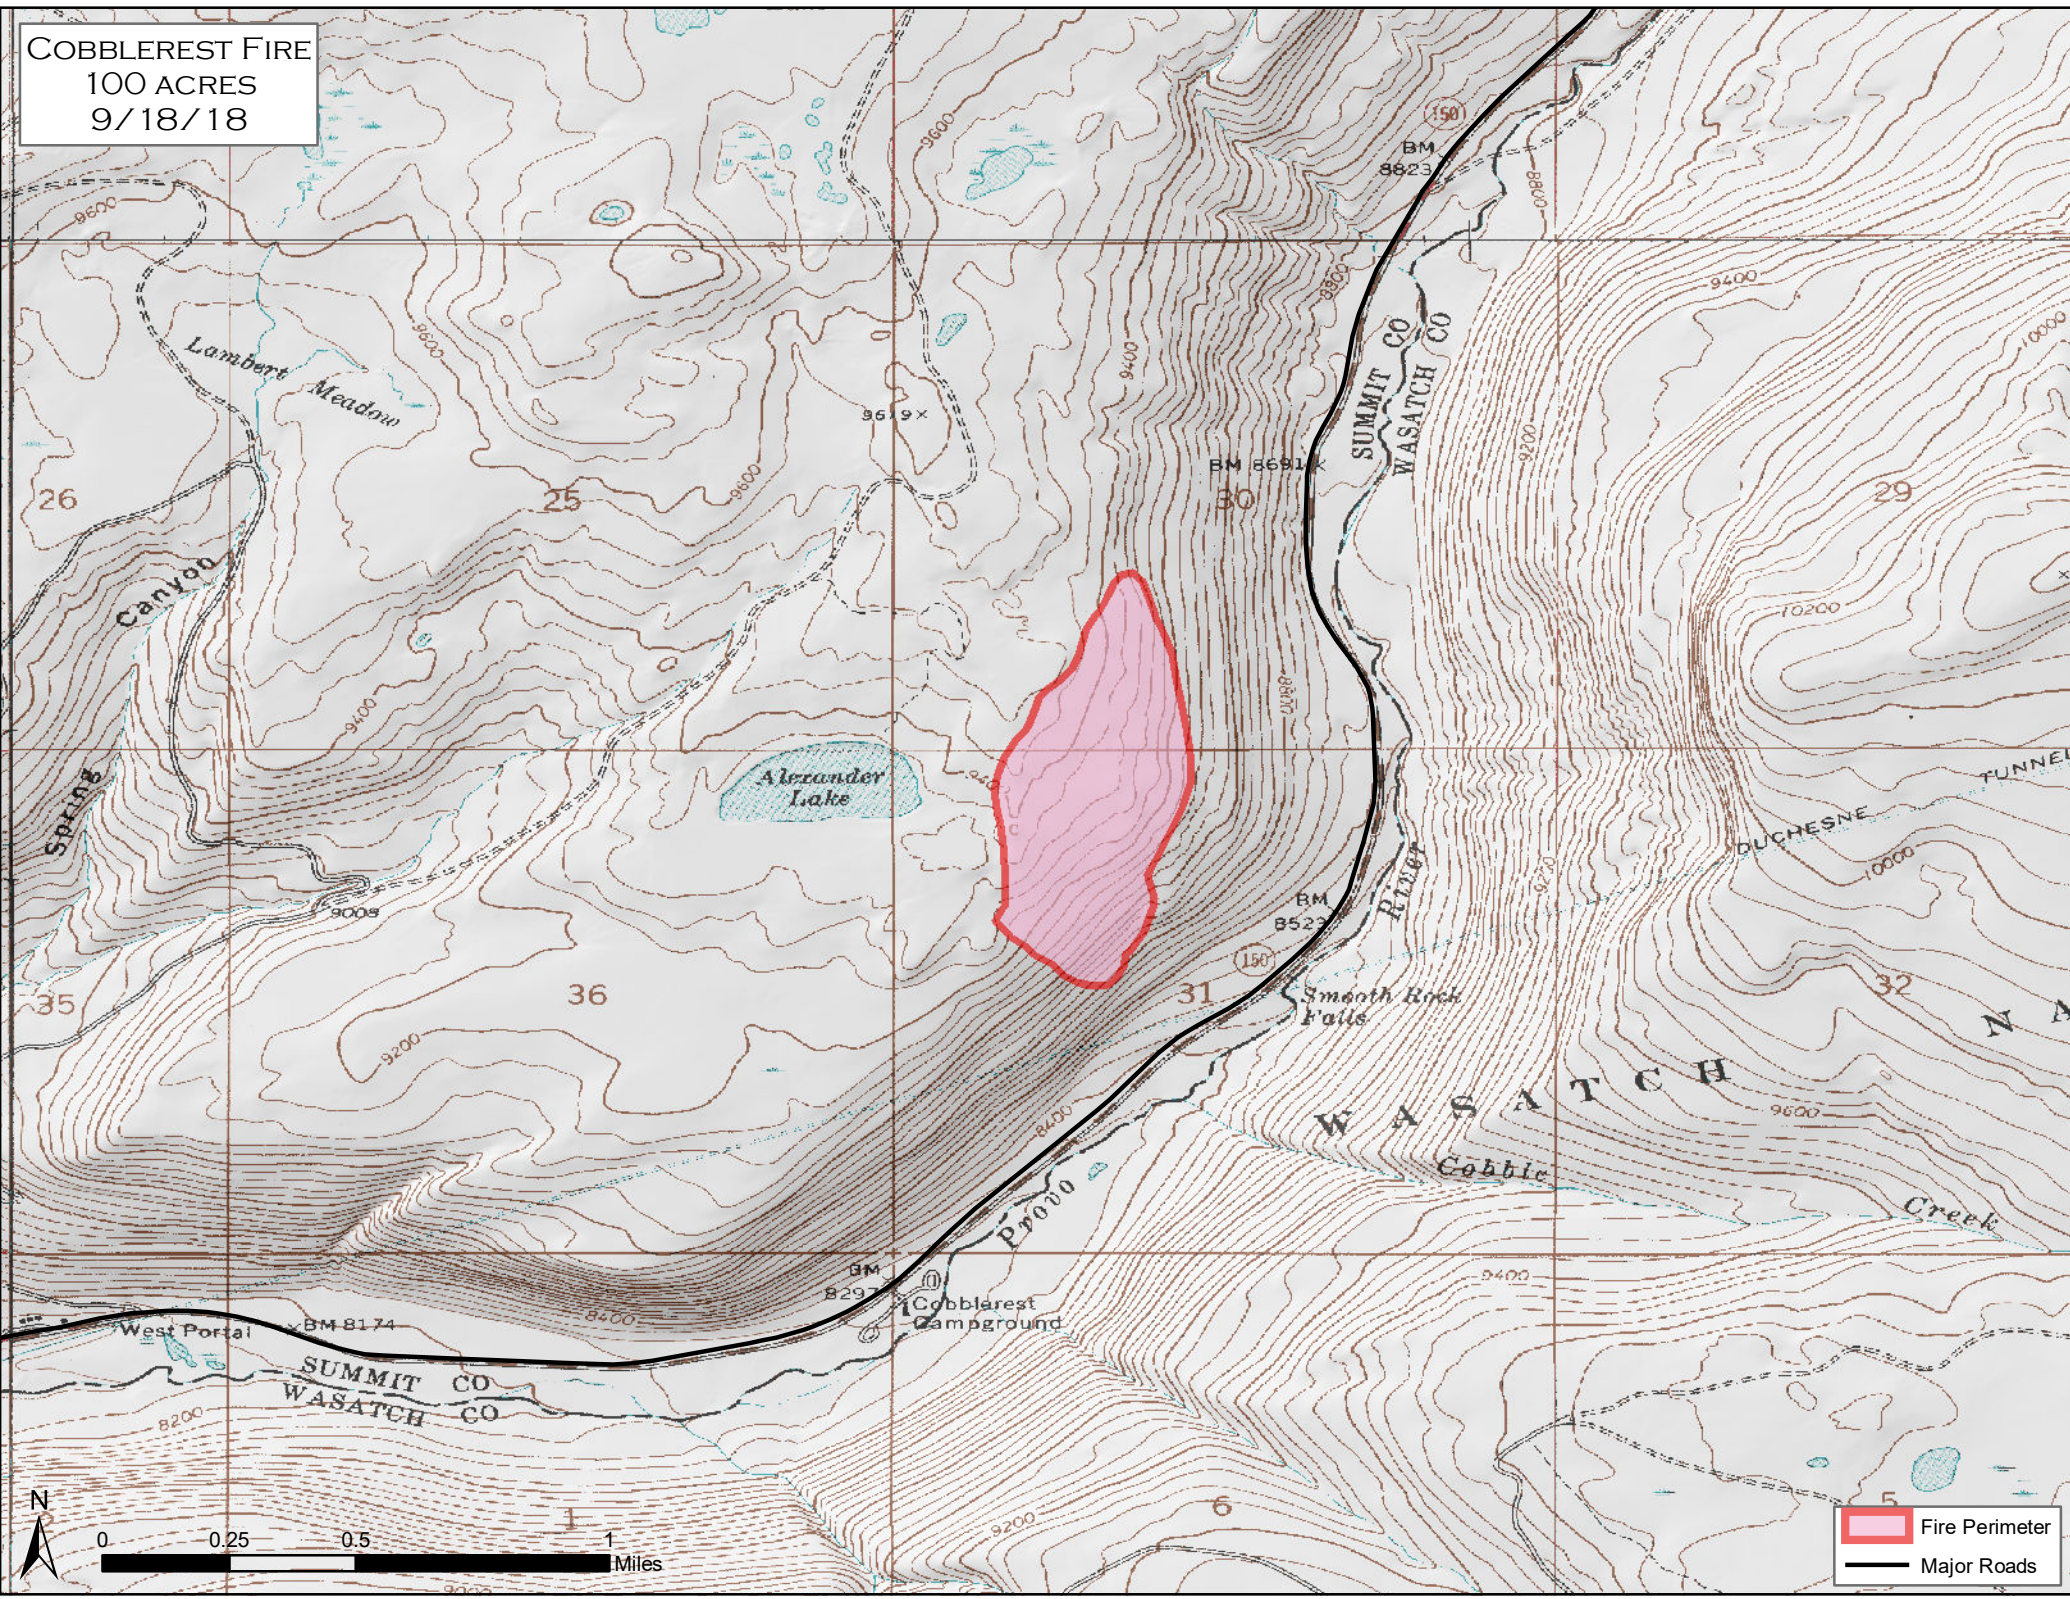

COBBLEREST FIRE  
100 ACRES  
9/18/18

Fire Perimeter  
Major Roads

0 0.25 0.5 1 Miles