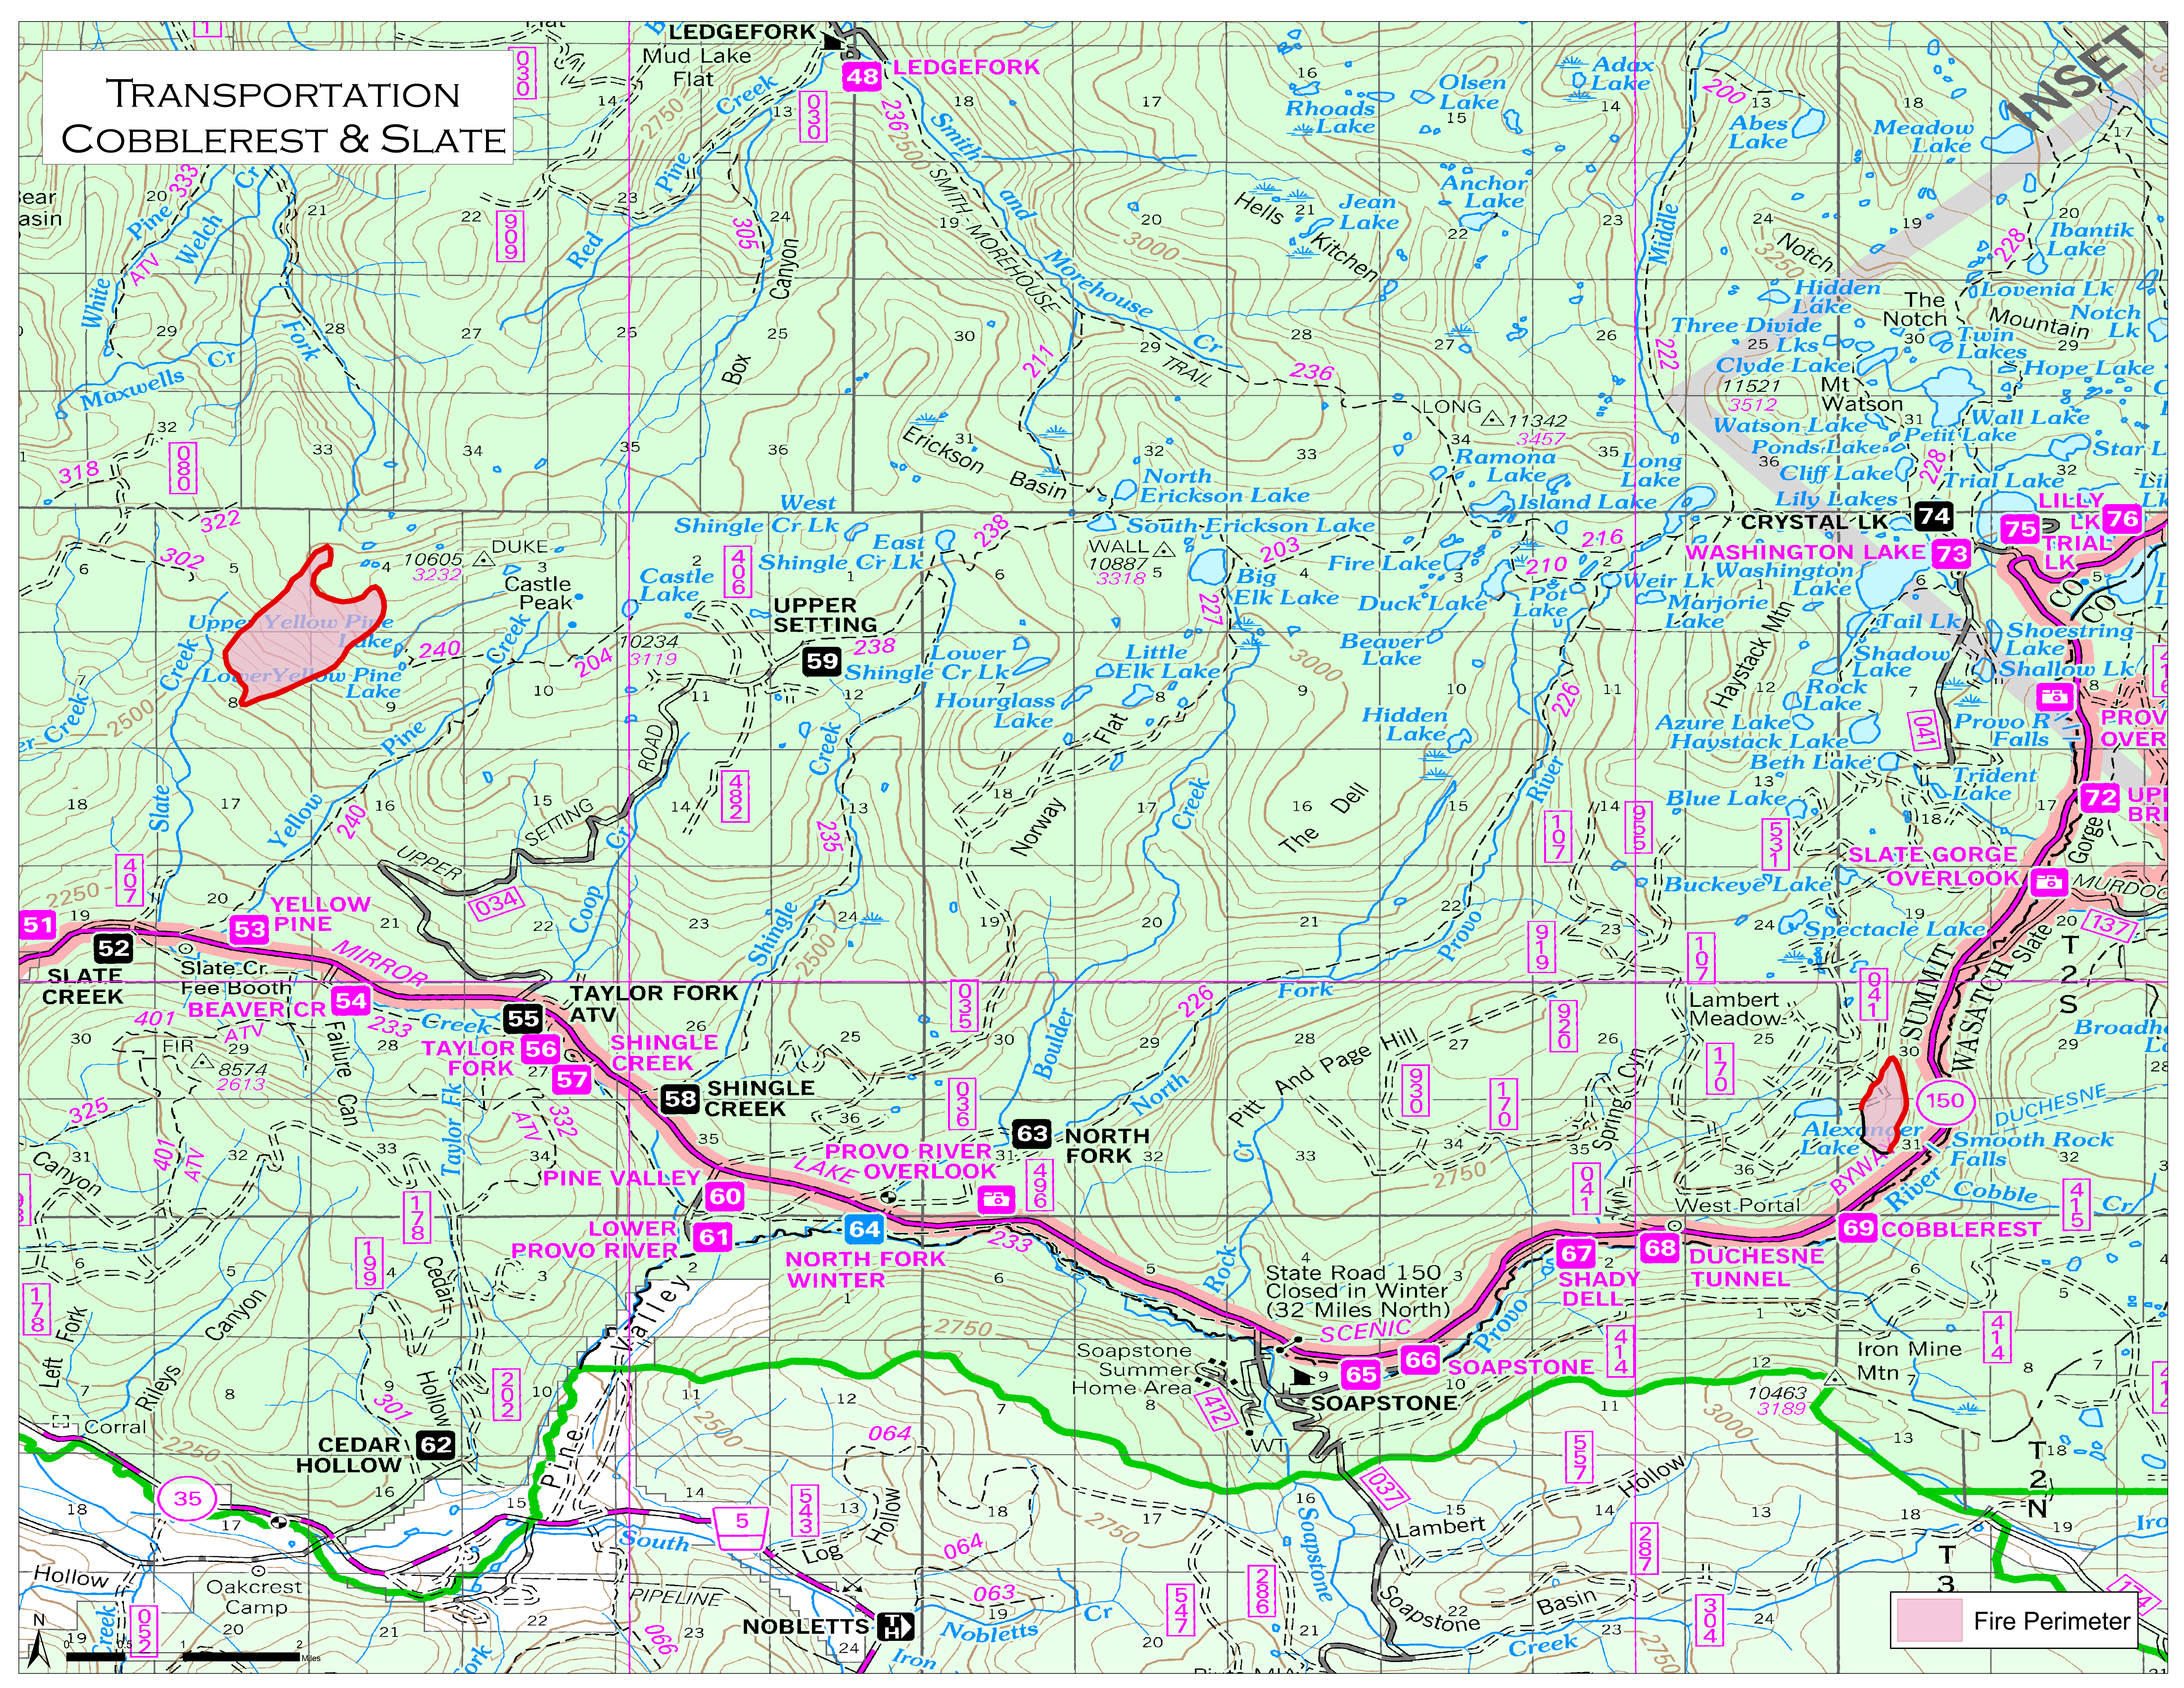

TRANSPORTATION COBBLEREST & SLATE

Fire Perimeter