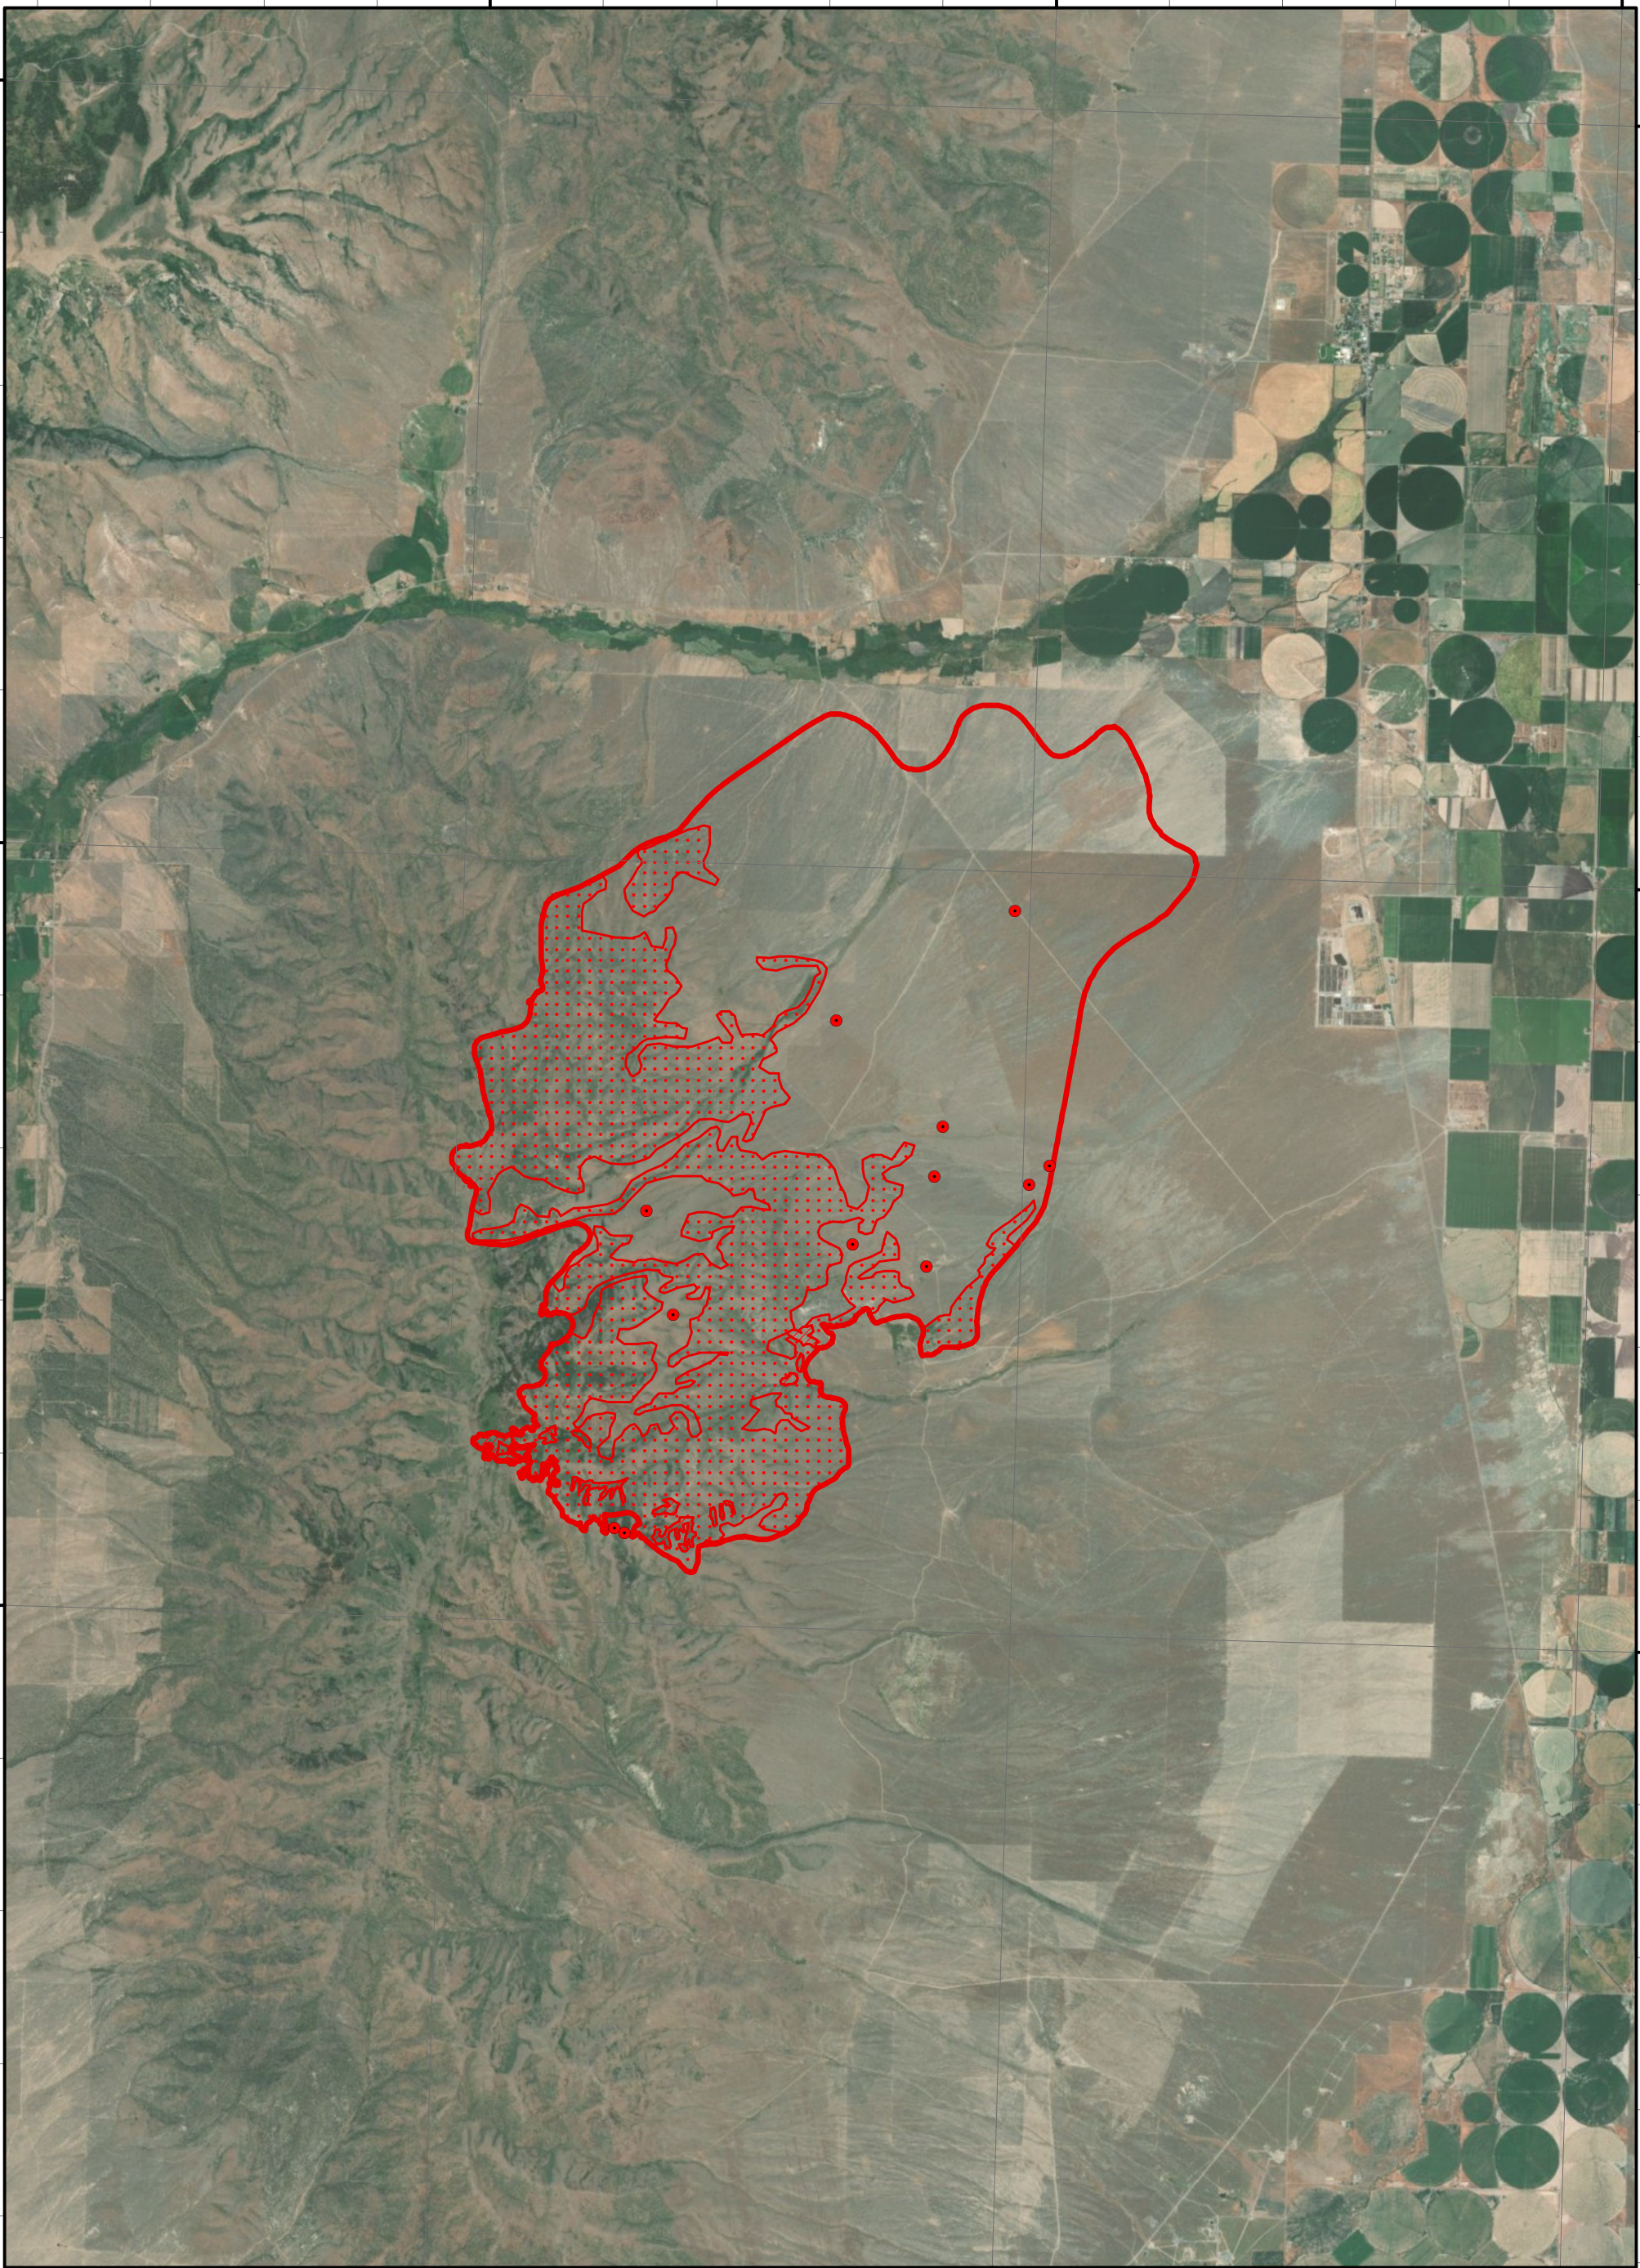

113°30'0"W

113°25'0"W

113°20'0"W

42°20'0"N

42°20'0"N

42°15'0"N

42°15'0"N

42°10'0"N

42°10'0"N

113°30'0"W

113°25'0"W

113°20'0"W

Conner
 ID-CAX-000359
 Infrared Heat Sources

9/23/2018 2007 hrs
 13.617 Interpreted Acres

Print Date: 9/24/2018
 IRIN: Zack Muirbrook