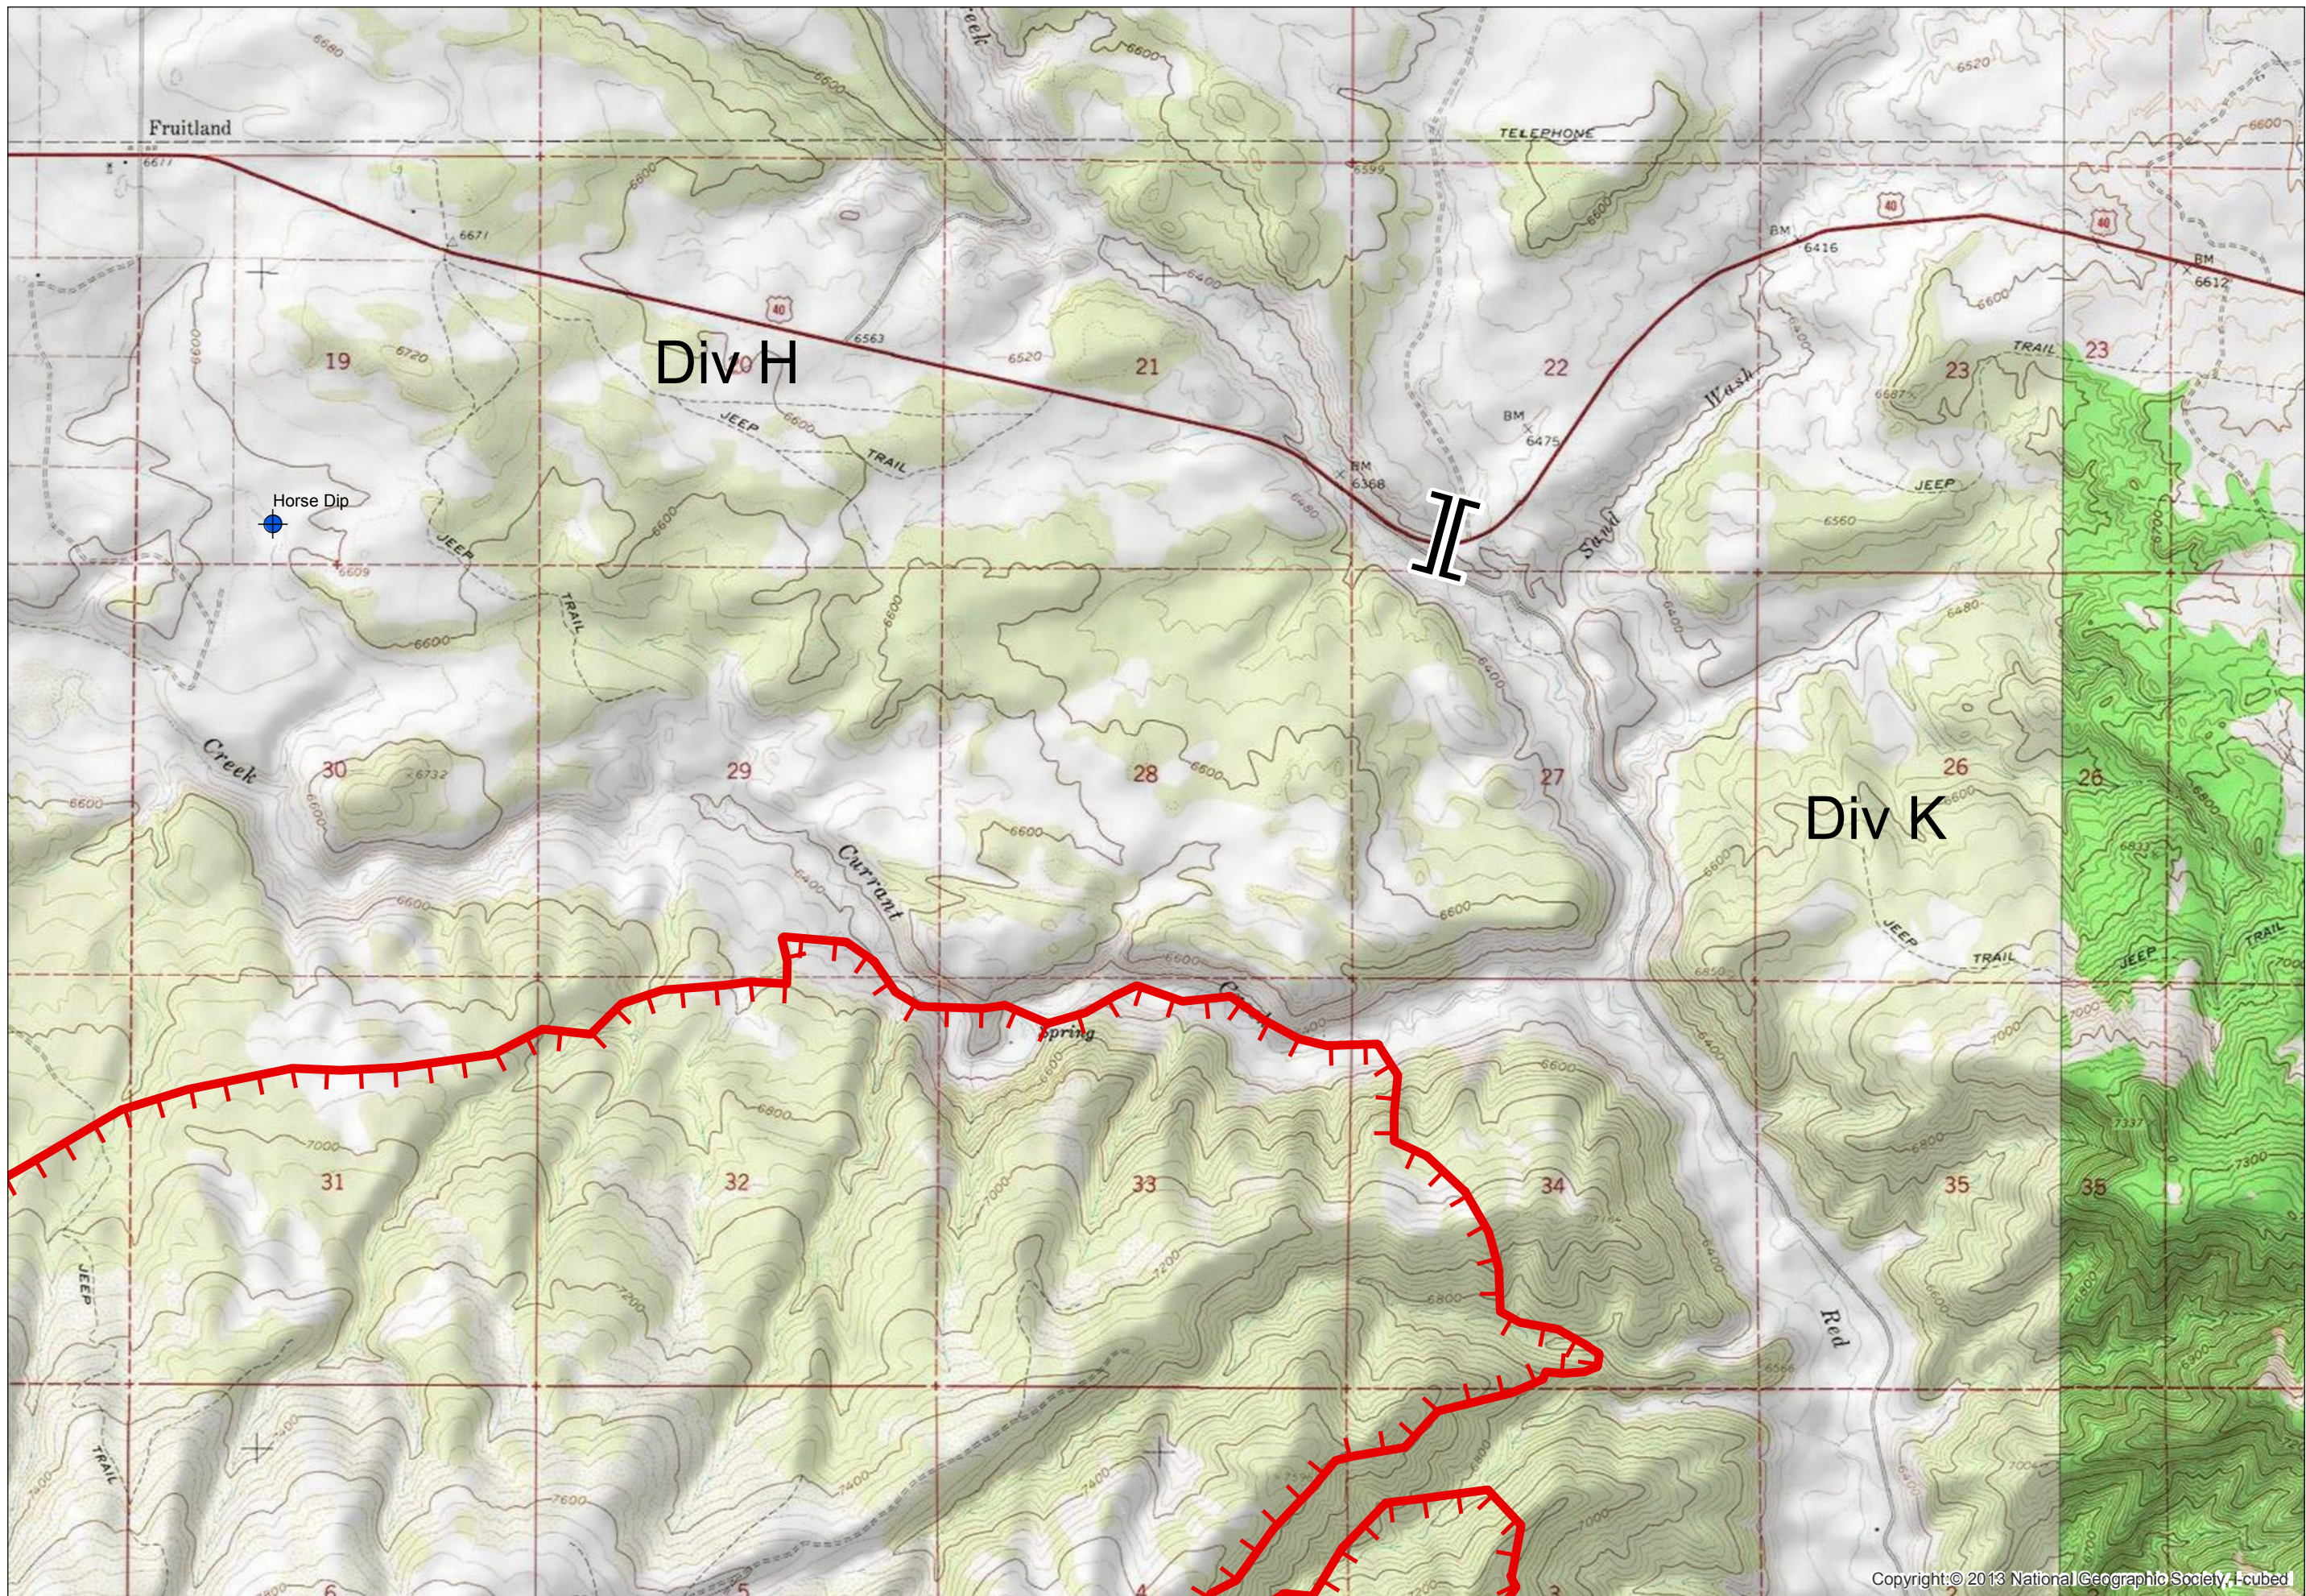

WX

Dollar Ridge

UTNES-200383

IAP Tiles

July 5, 2018

Acres 42,000

● Drop Point

Fire Location

Uncontrolled Fire Edge

Dip Site

Helispot

Uncontrolled Fire Edge

Dip Site

Landmark

Other

Uncontrolled Fire Edge

Div K

Cedar Mountain  
Cedar Rim COW

Red  
Creek

Garden  
Creek

Pinnacle  
Strawberry  
Pinnacles

Pinnacles Dip

Strawberry  
Creek

Strawberry  
Canyon

Dollar Ridge

UTNES-200383

IAP Tiles

July 5, 2018

Acres 42,000

Dip Site

Drop Point

Uncontrolled Fire Edge