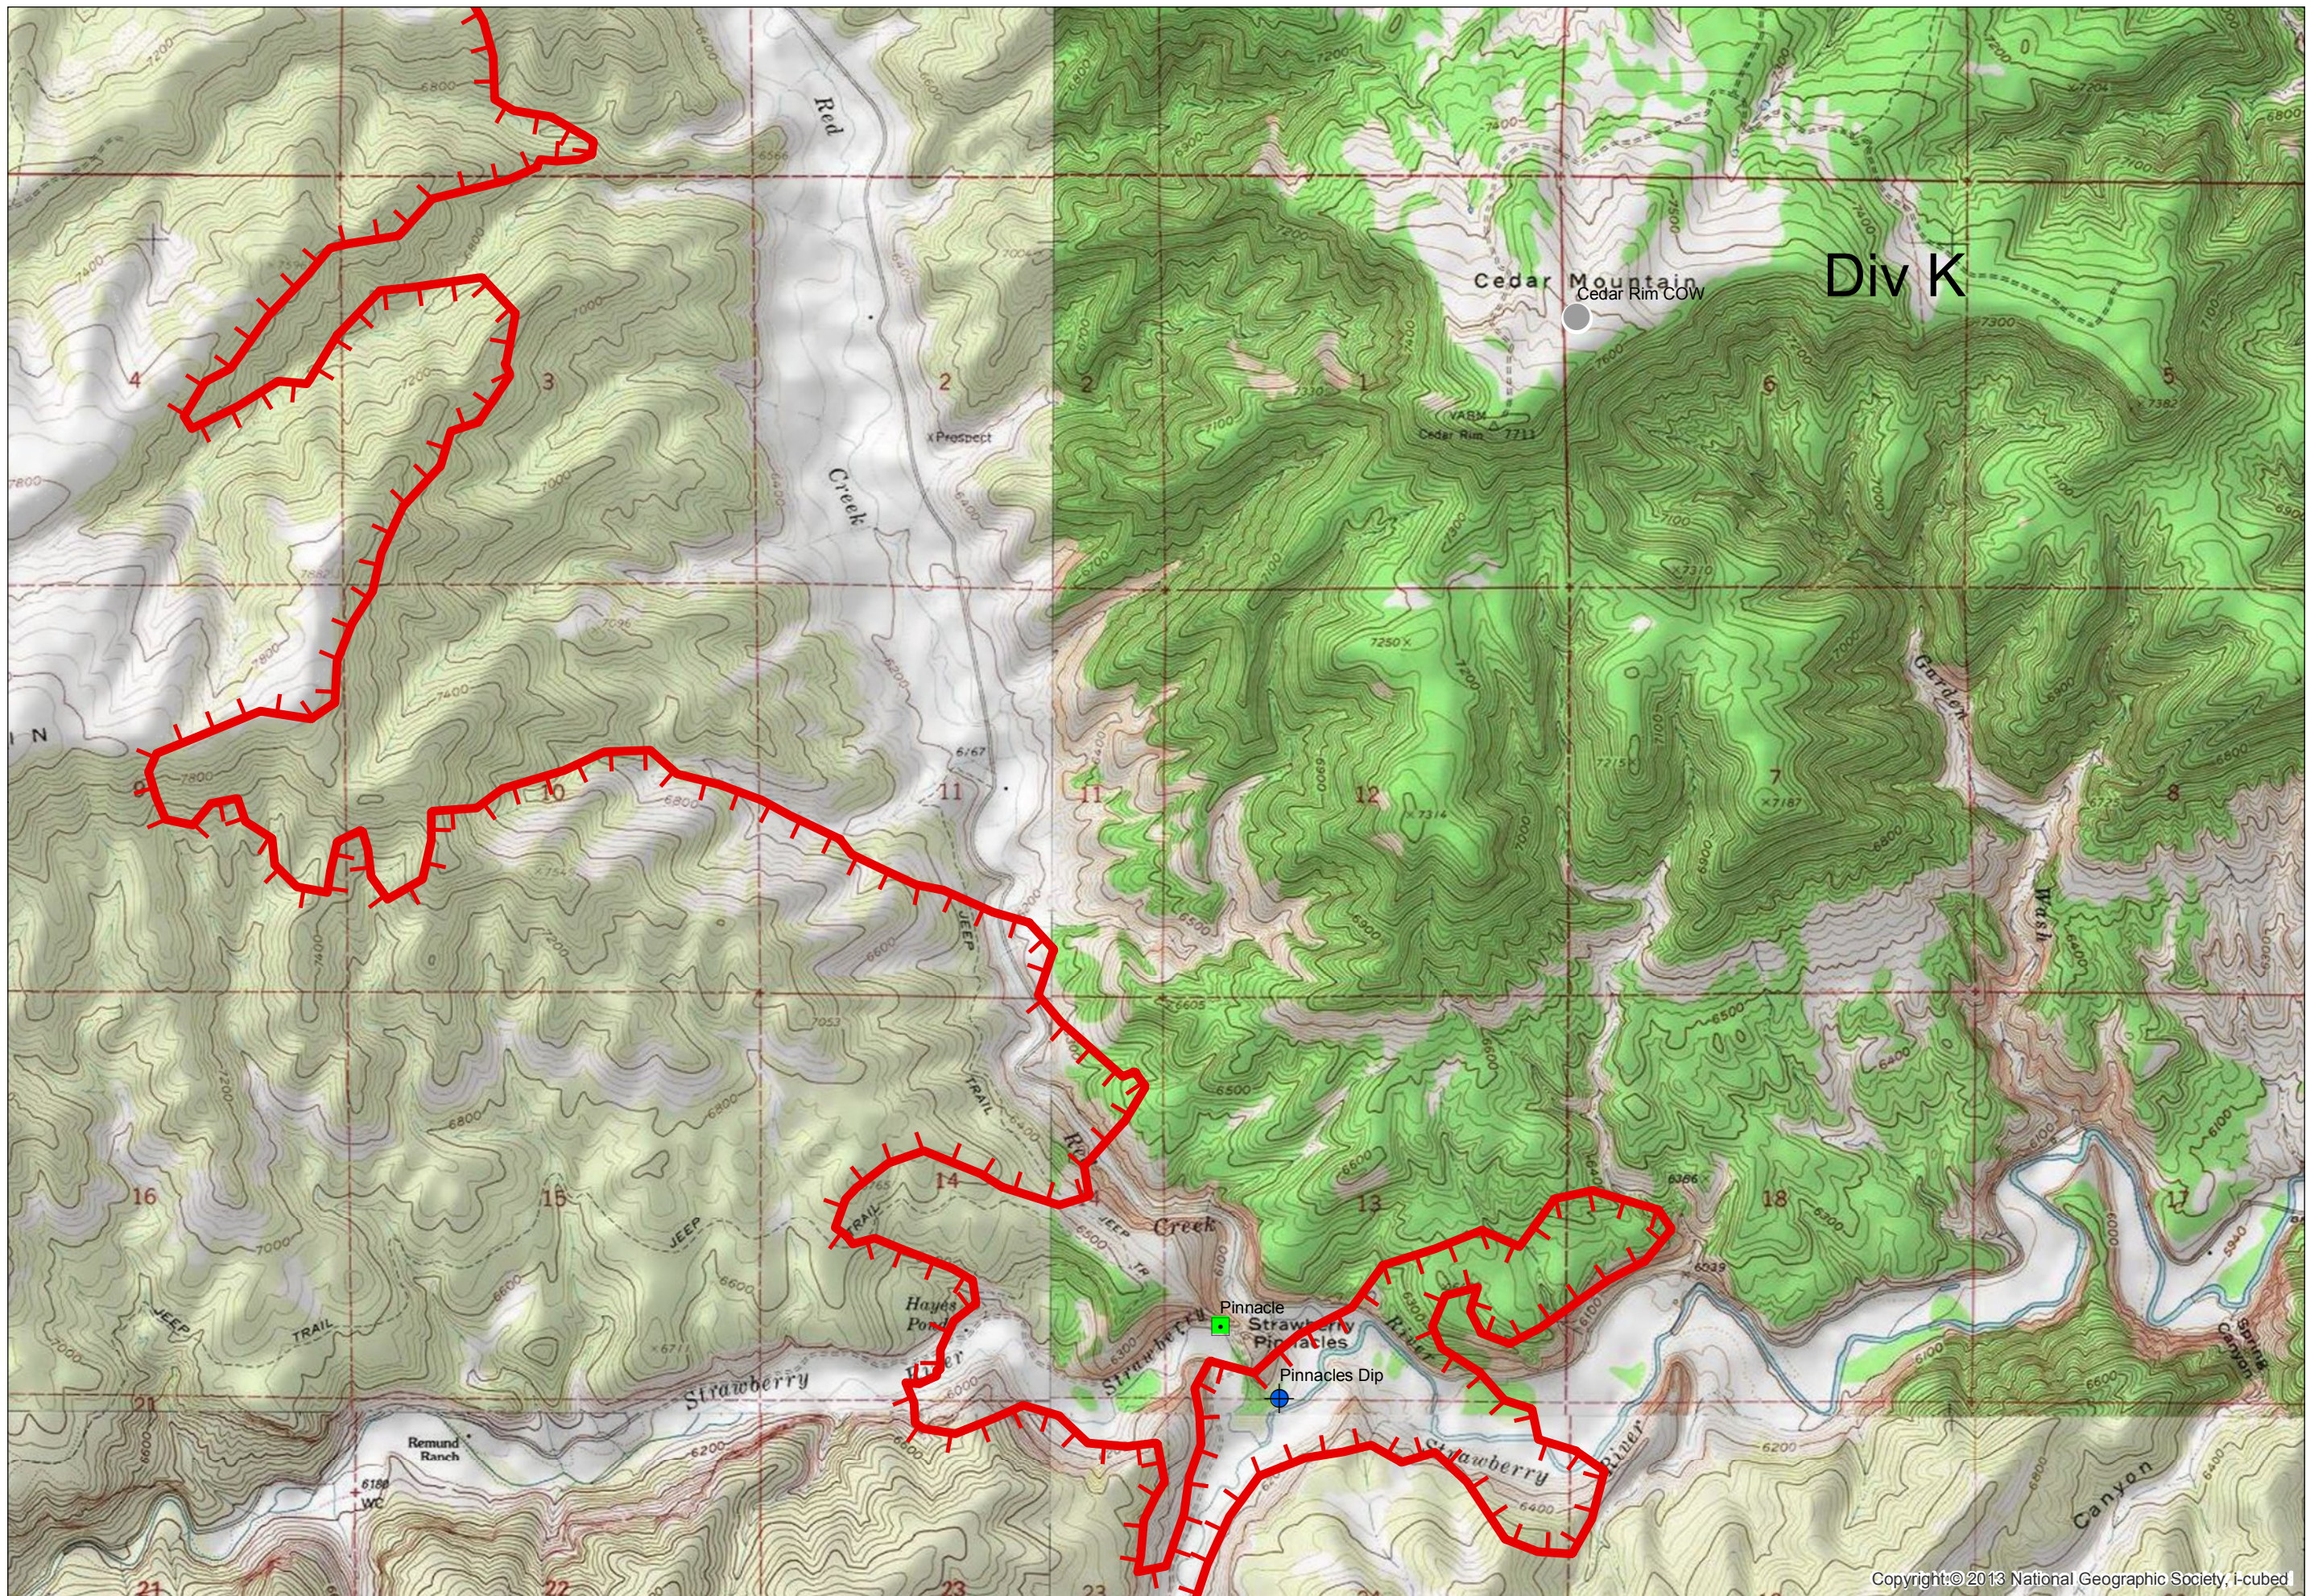

WX

Dollar Ridge

UTNES-200383

IAP Tiles

July 5, 2018

Acres 42,000

● Drop Point

Fire Location

Uncontrolled Fire Edge

Dip Site

Helispot

Uncontrolled Fire Edge

Dip Site

Landmark

Other

Uncontrolled Fire Edge

Div K

Cedar Mountain  
Cedar Rim COW

Red  
Creek

Garden  
Creek

Pinnacle  
Strawberry  
Pinnacles

Pinnacles Dip

Strawberry  
Creek

Strawberry  
Canyon

Dollar Ridge

UTNES-200383

IAP Tiles

July 5, 2018

Acres 42,000

Dip Site

Drop Point

Uncontrolled Fire Edge