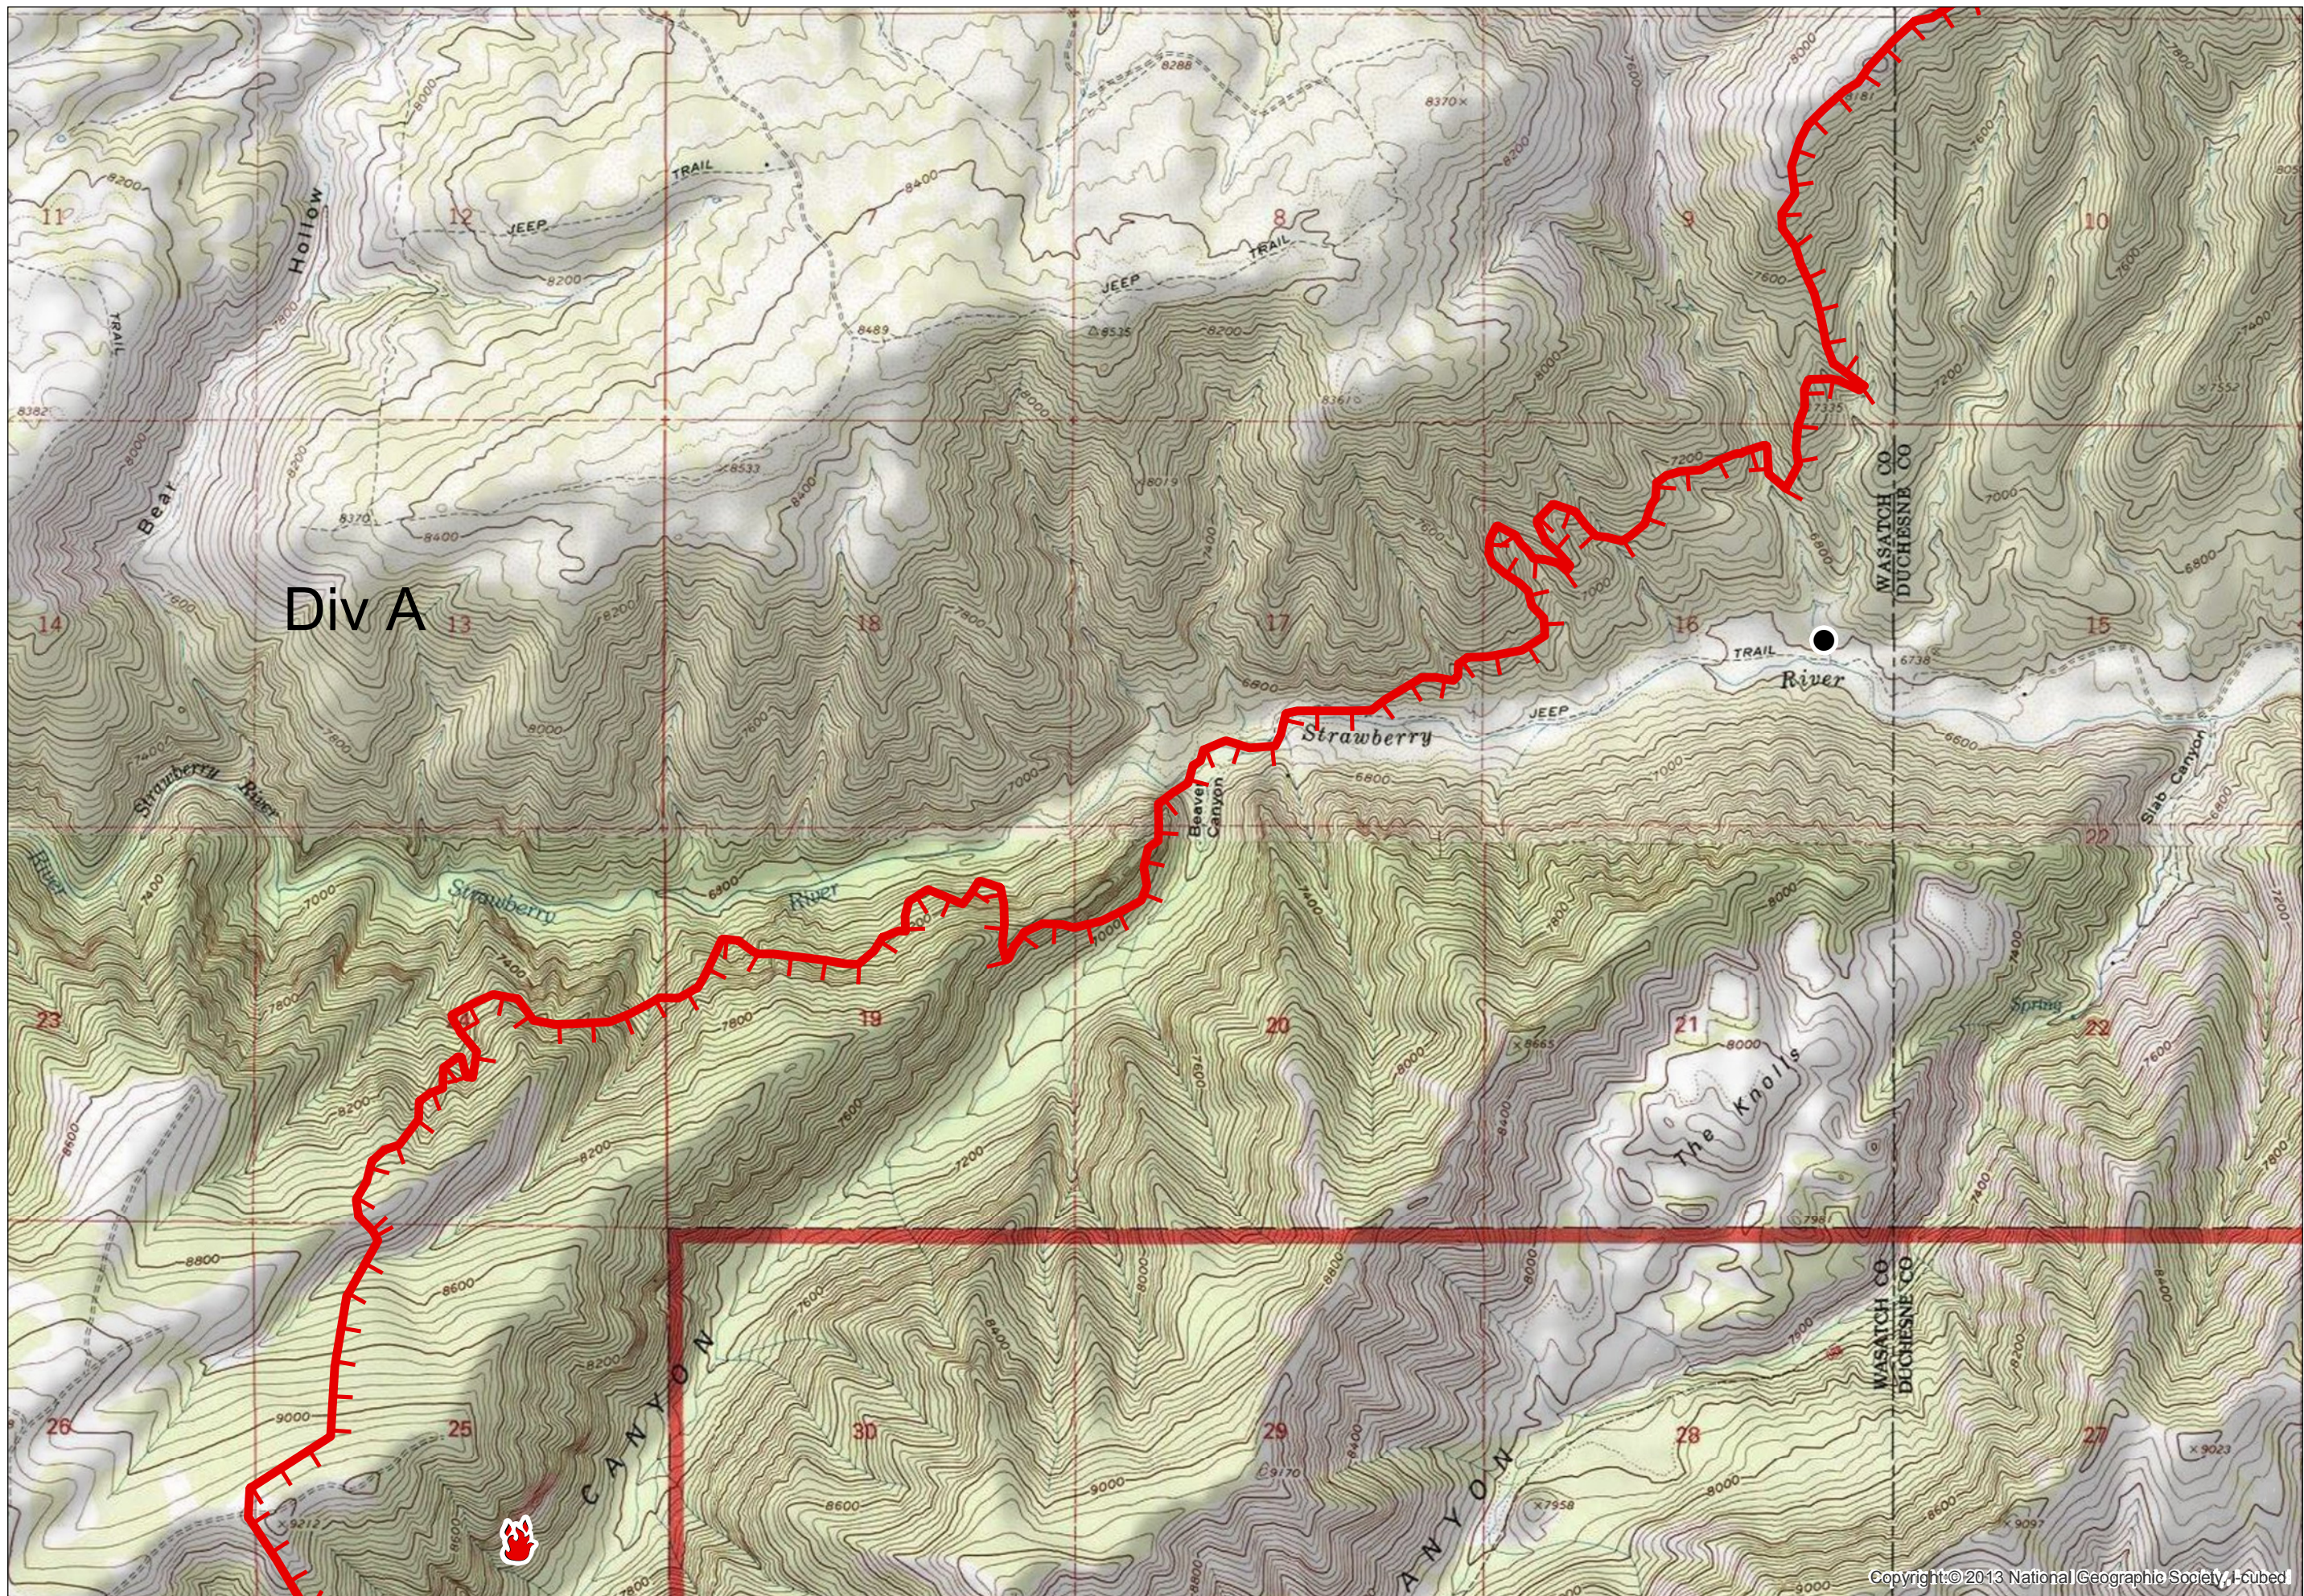

- Dip Site
- Drop Point
- Fire Location
- Helispot
- Landmark
- Mobile Weather Unit
- Other
- Division Break
- Branch Break
- Uncontrolled Fire Edge
- Wildfire Daily Fire Perimeter

IRAWS 27 - Banjo Springs

WX

Dollar Ridge

UTNES-200383

IAP Tiles

July 5, 2018

Acres 42,000

● Drop Point

Fire Location

Uncontrolled Fire Edge

Dip Site

Helispot

Uncontrolled Fire Edge

Dip Site

Landmark

Other

Uncontrolled Fire Edge

Div K

Cedar Mountain  
Cedar Rim COW

Red  
Creek

Garden  
Creek

Pinnacle  
Strawberry  
Pinnacles

Pinnacles Dip

Strawberry  
Creek

Strawberry  
Canyon