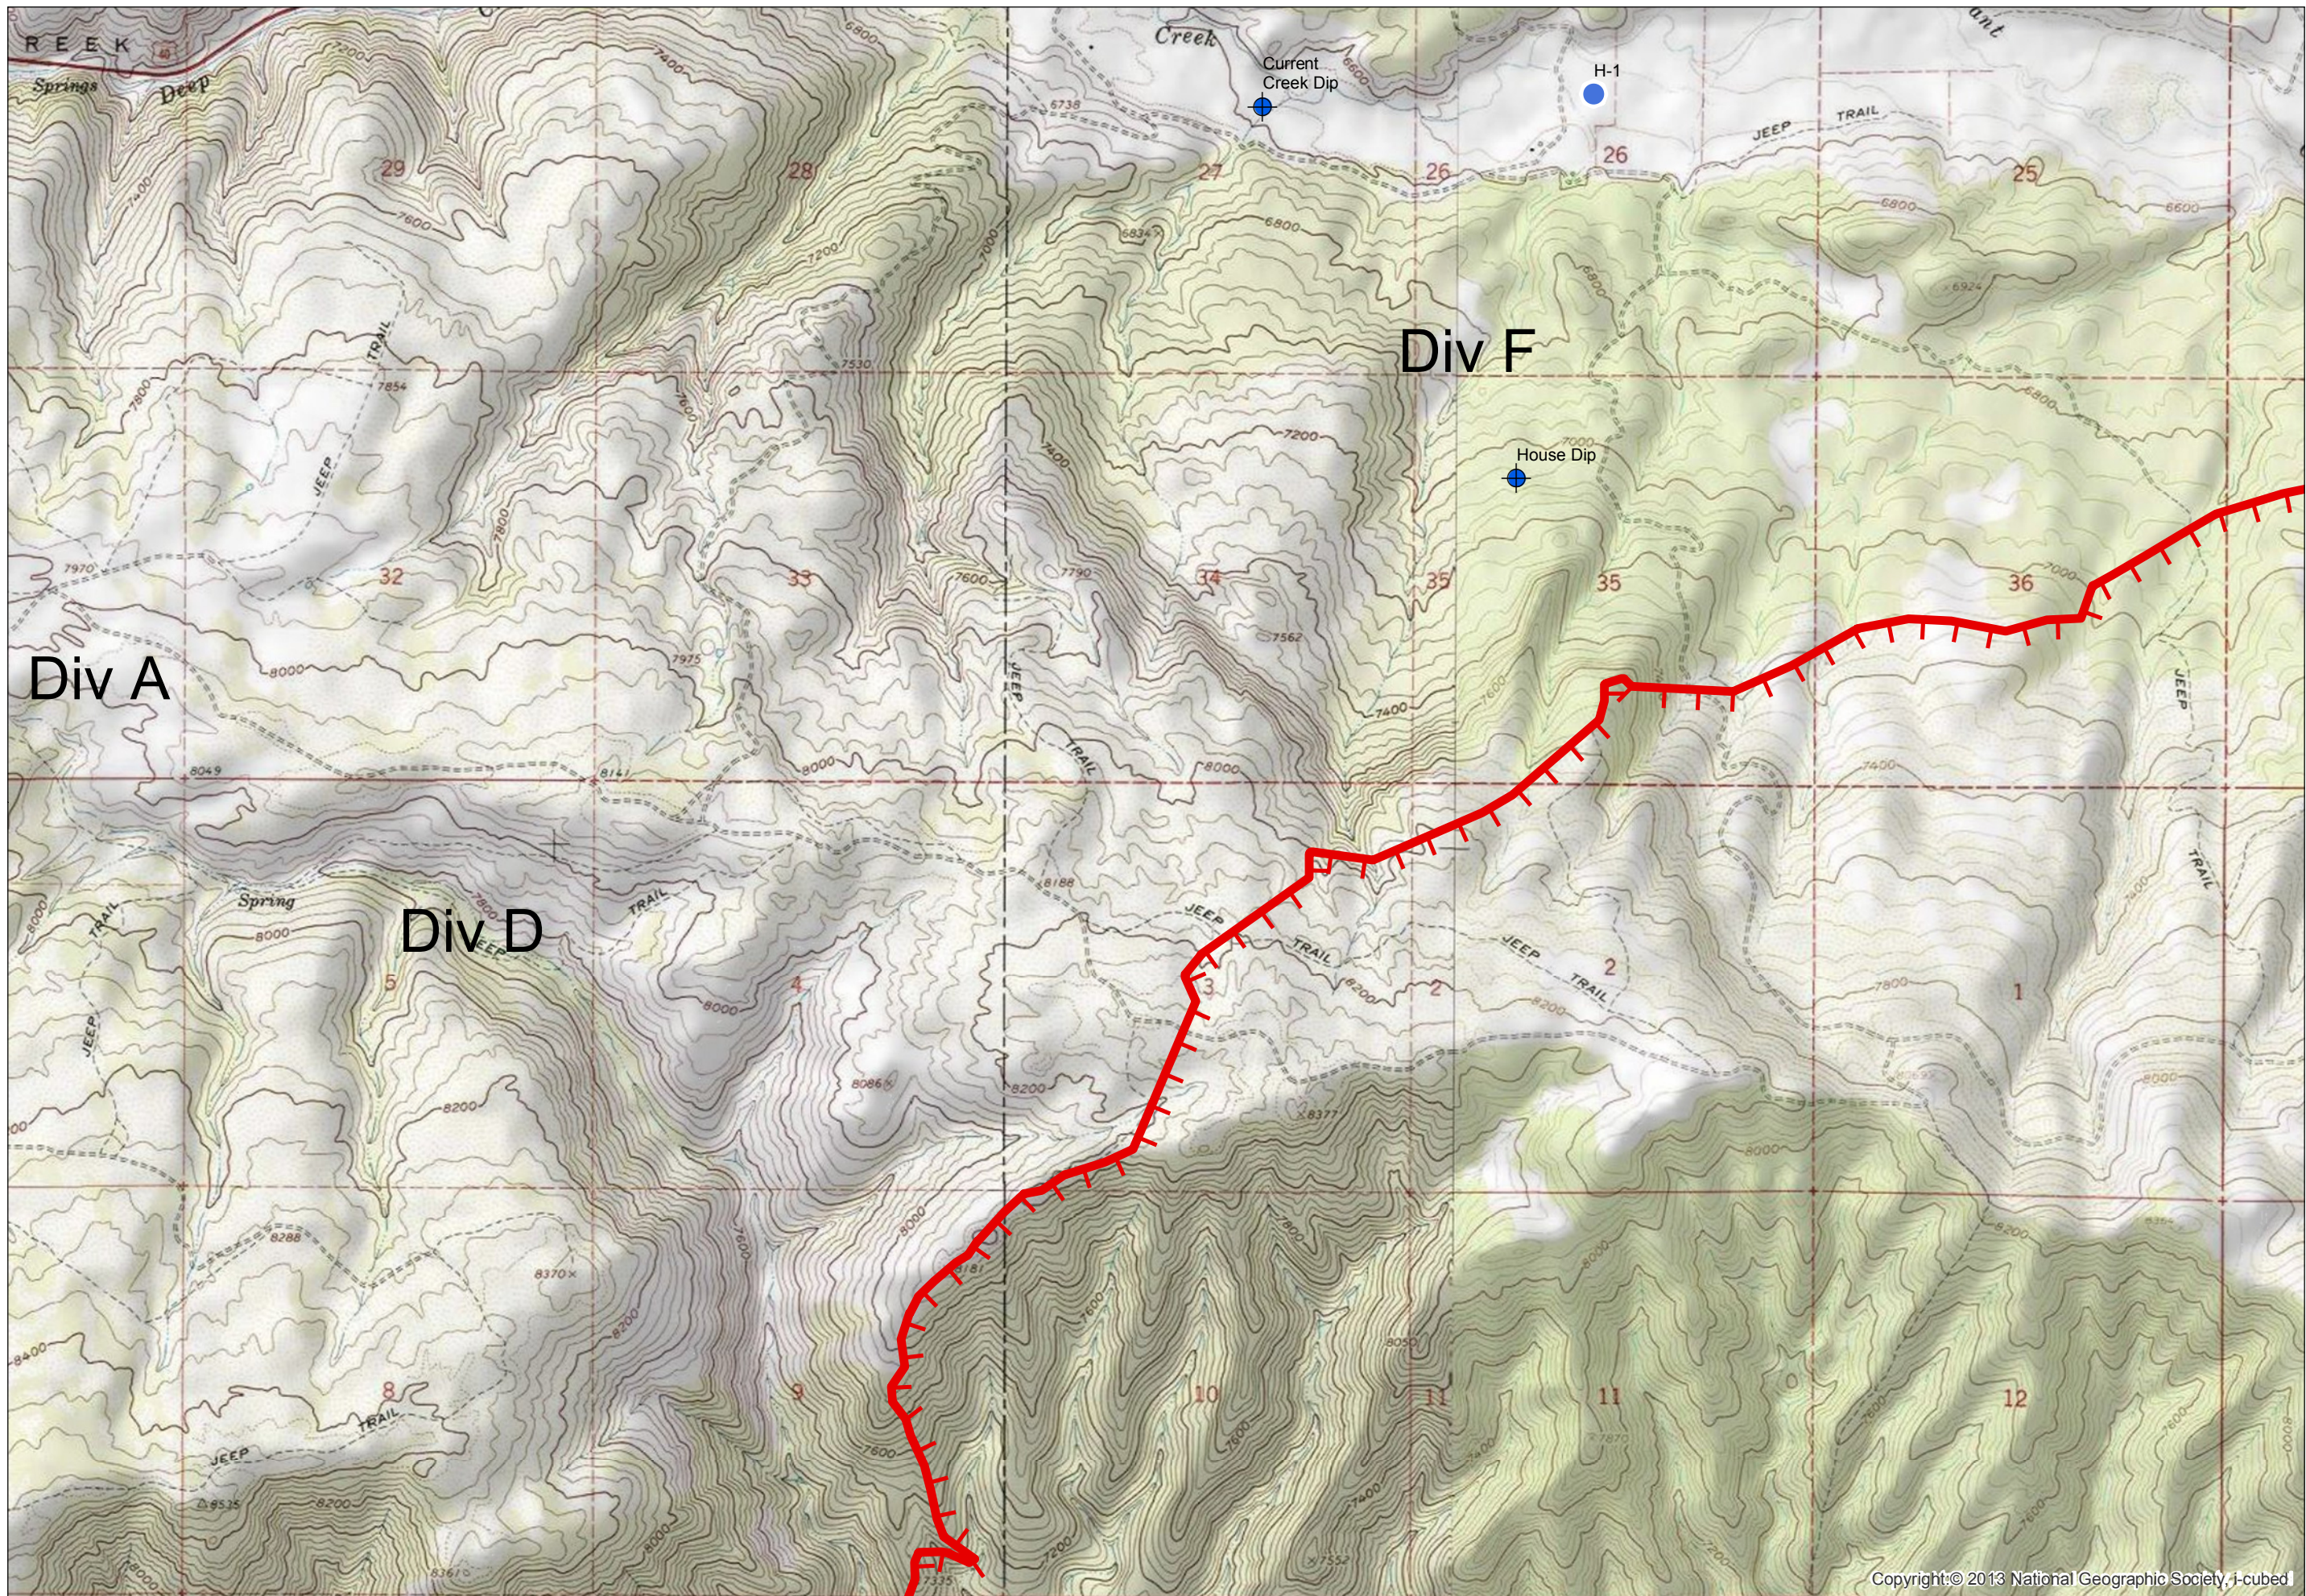

WX

Dollar Ridge

UTNES-200383

IAP Tiles

July 5, 2018

Acres 42,000

● Drop Point

Fire Location

Uncontrolled Fire Edge

Dip Site

Helispot

Uncontrolled Fire Edge

Dip Site

Landmark

Other

Uncontrolled Fire Edge

Div K

Cedar Mountain  
Cedar Rim COW

Red  
Creek

Garden  
Creek

Pinnacle  
Strawberry  
Pinnacles

Pinnacles Dip

Strawberry  
Creek

Strawberry  
Canyon

Dollar Ridge

UTNES-200383

IAP Tiles

July 5, 2018

Acres 42,000

Dip Site

Drop Point

Uncontrolled Fire Edge