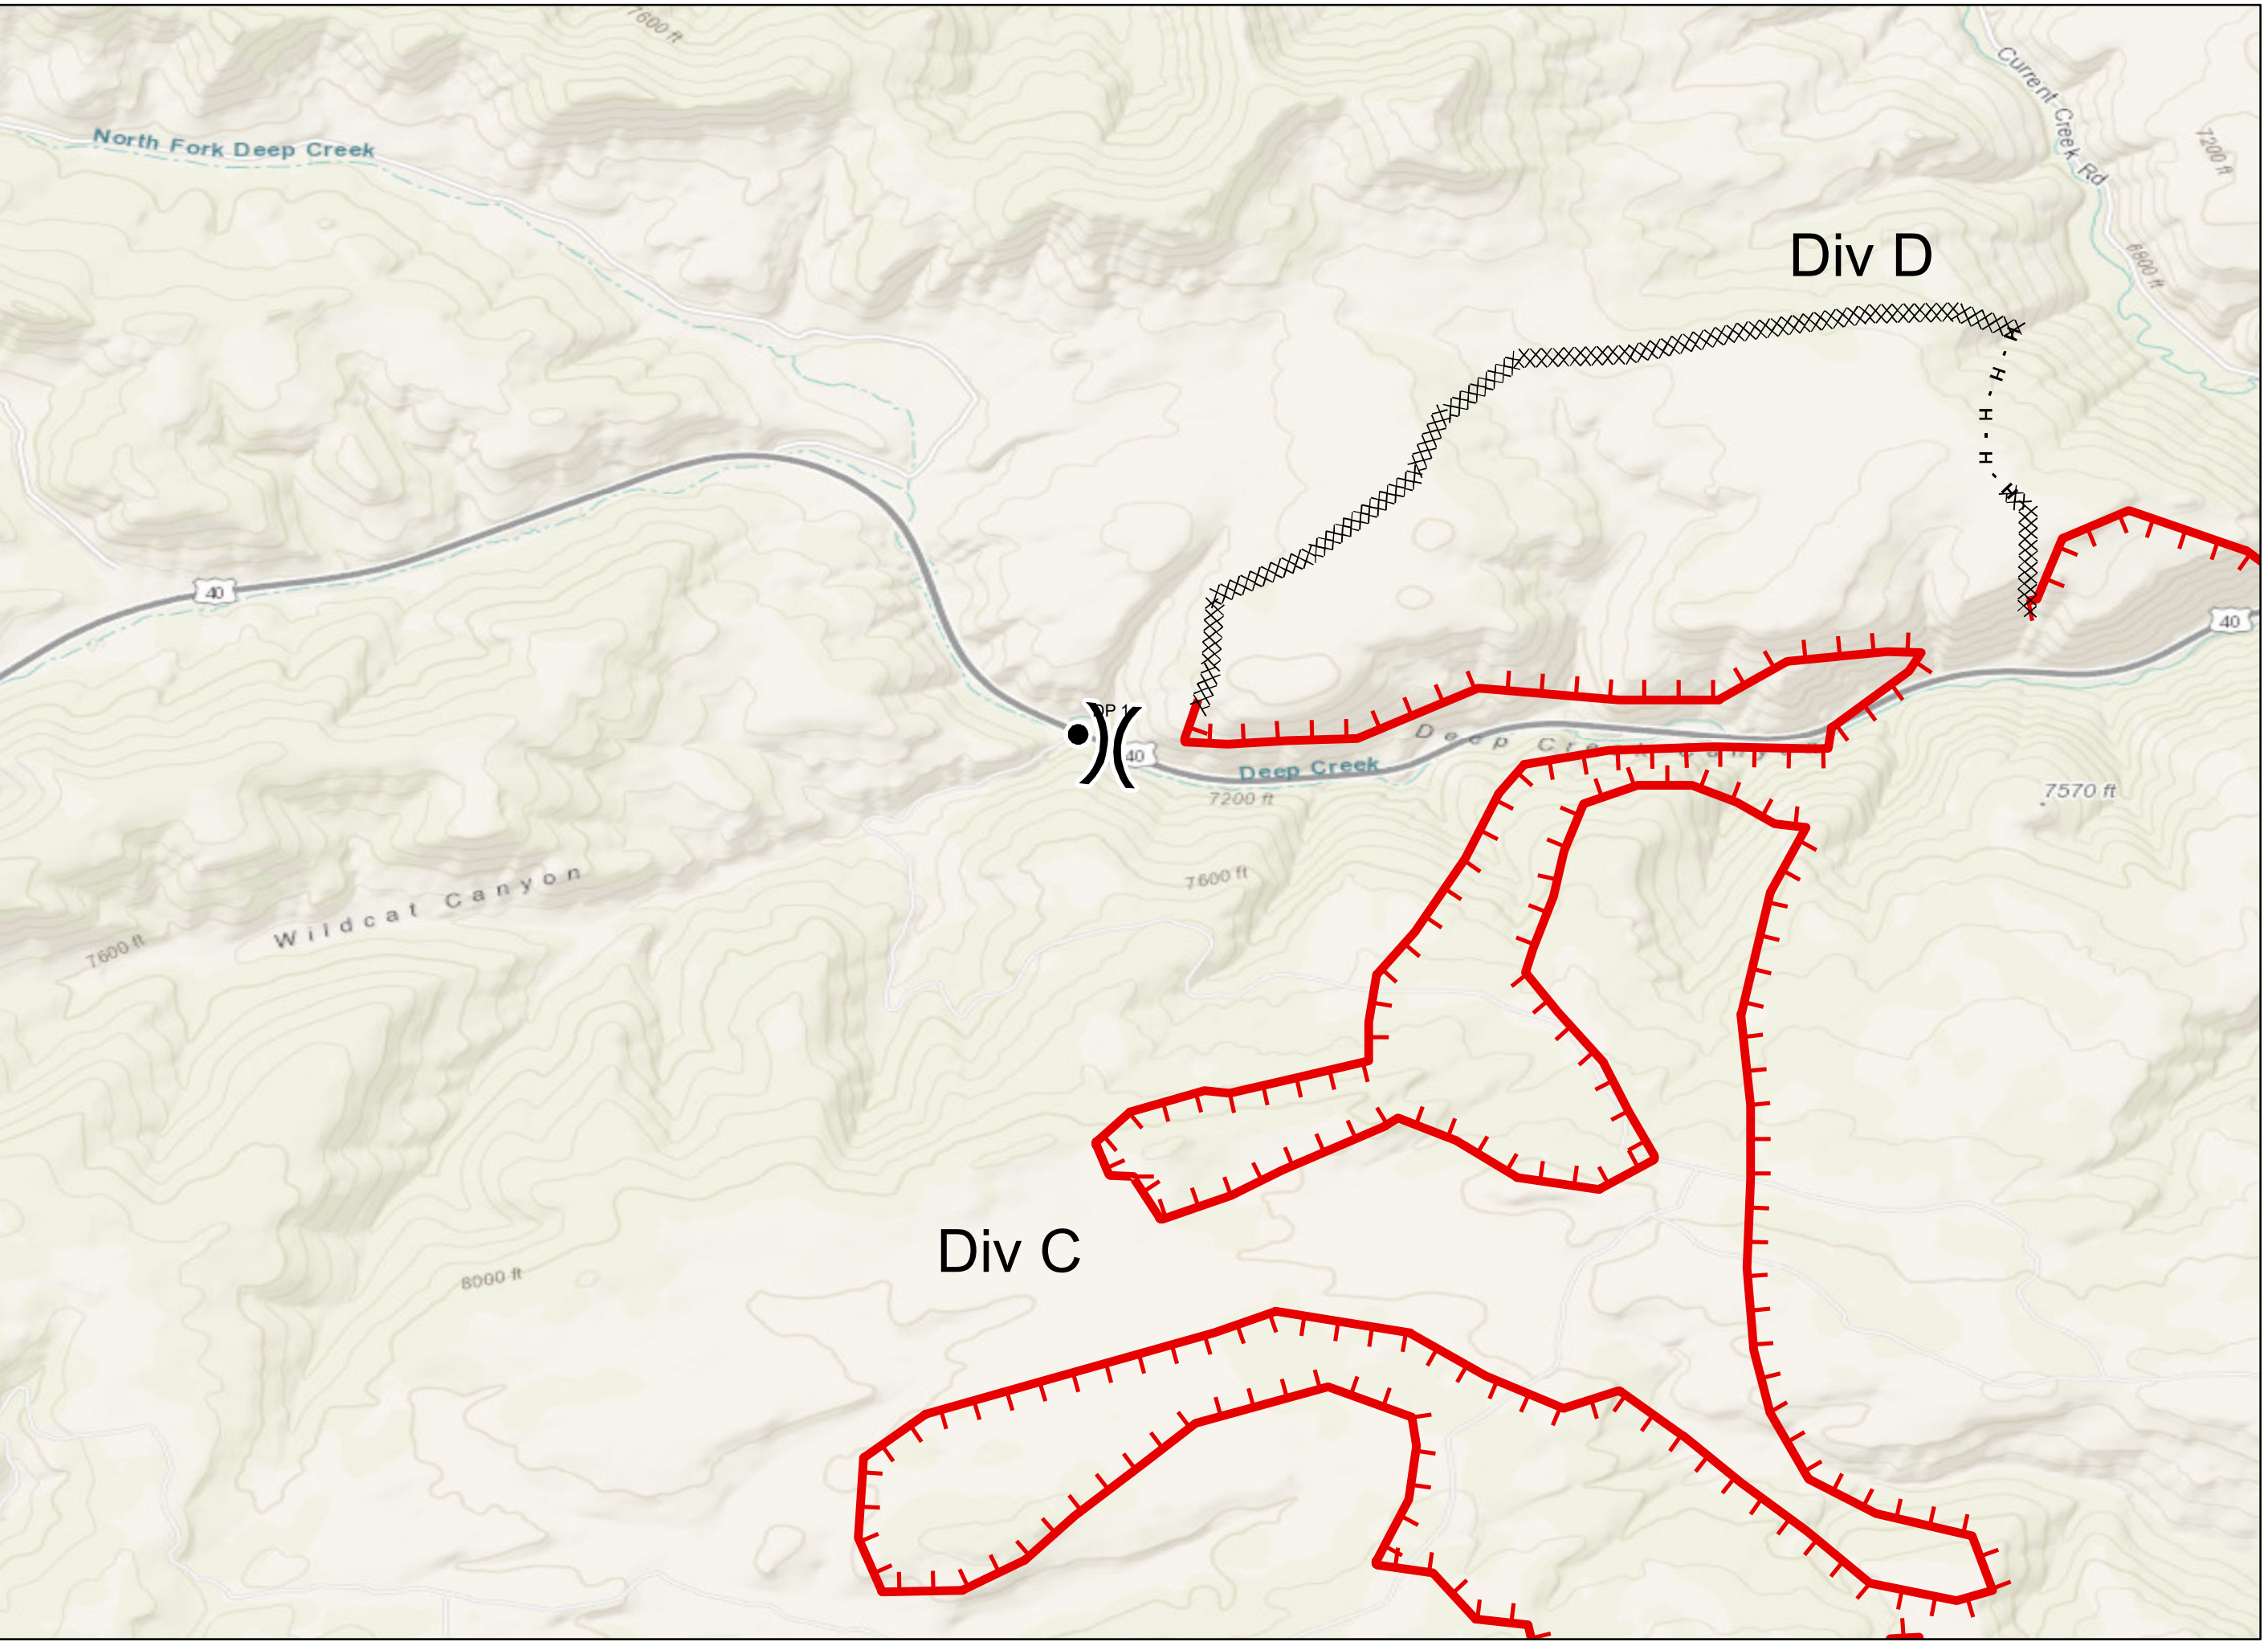

## Legend

● Drop Point

⌋ Division Break

▬ Uncontrolled Fire Edge

XXXX Completed Dozer Line

H - Completed Hand Line

### Legend

- Dip Site
- Drop Point
- Helispot
- Division Break
- Uncontrolled Fire Edge
- Completed Line
- Completed Dozer Line

### Legend

● Drop Point

Ⓡ Repeater

|| Branch Break

▬ Uncontrolled Fire Edge

▬ Completed Line

## Legend

- Drop Point
- U Unimproved Landing Area
- ) Division Break
- Uncontrolled Fire Edge
- Completed Dozer Line