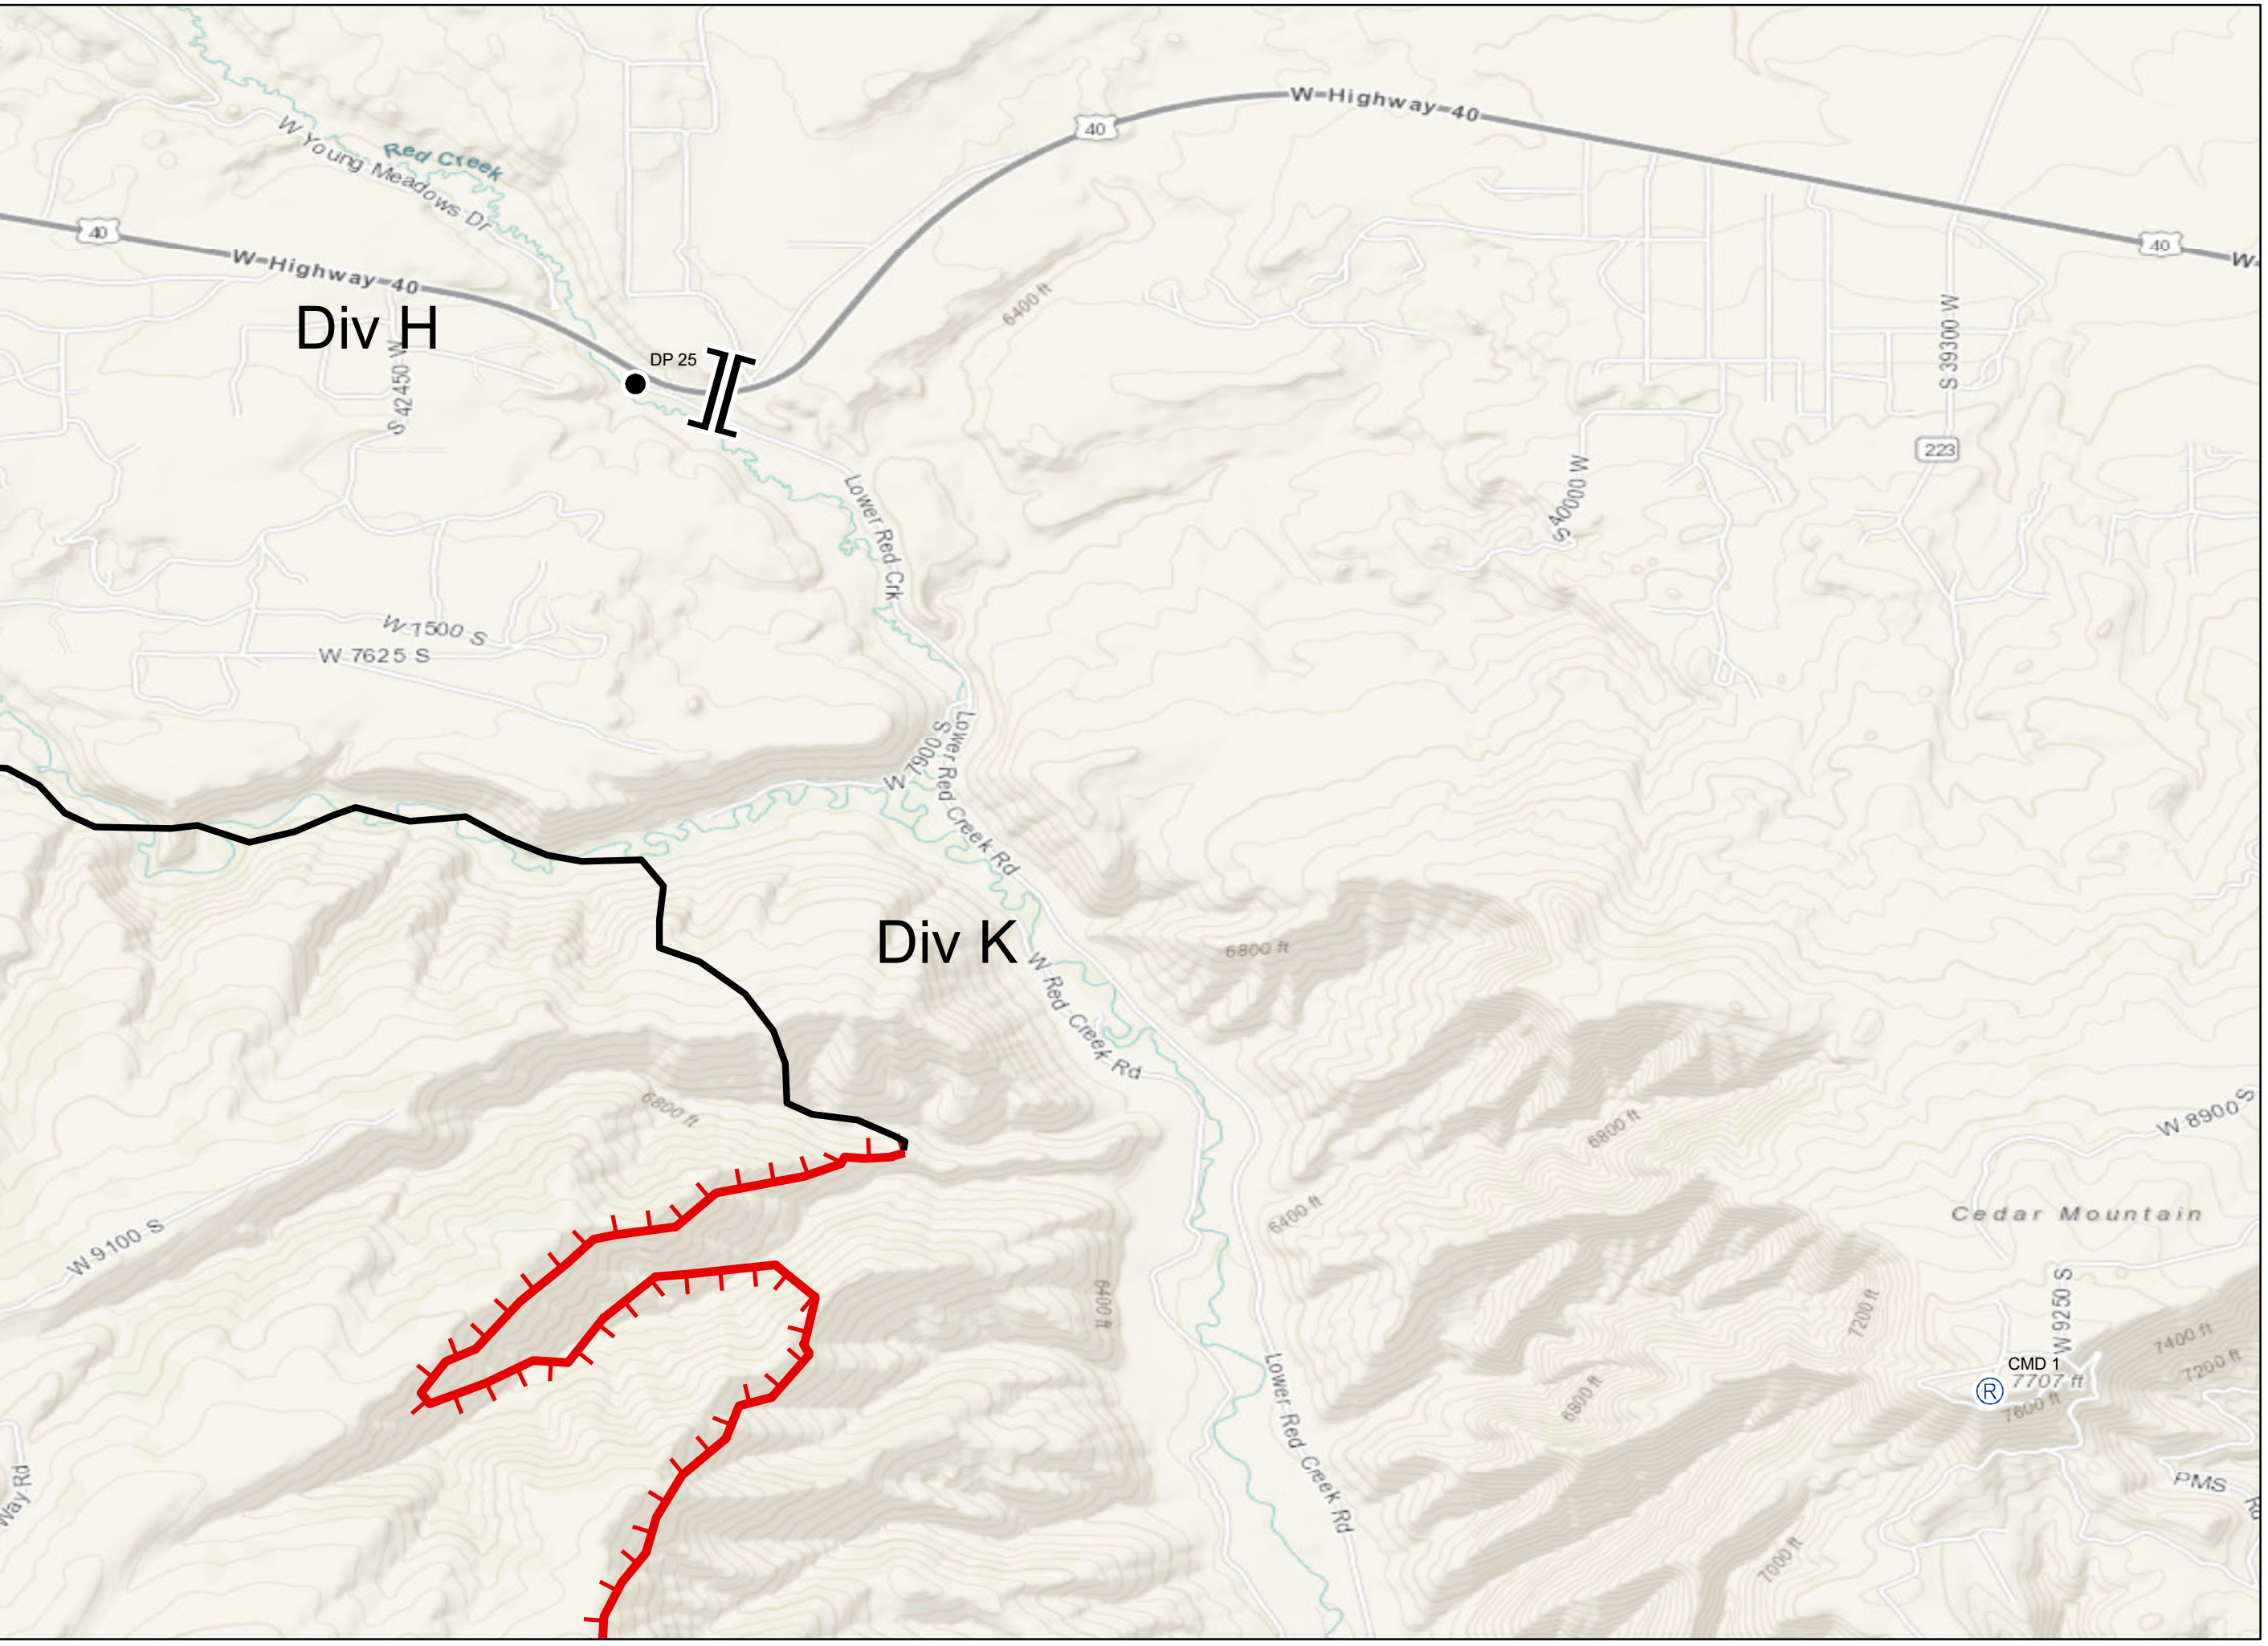

### Legend

- Dip Site
- Drop Point
- Helispot
- Division Break
- Uncontrolled Fire Edge
- Completed Line
- Completed Dozer Line

### Legend

● Drop Point

Ⓡ Repeater

|| Branch Break

▬ Uncontrolled Fire Edge

▬ Completed Line

## Legend

- Drop Point
- U Unimproved Landing Area
- ) Division Break
- Uncontrolled Fire Edge
- Completed Dozer Line

### Legend

- Drop Point
- ▬ Uncontrolled Fire Edge
- XXXX Completed Dozer Line