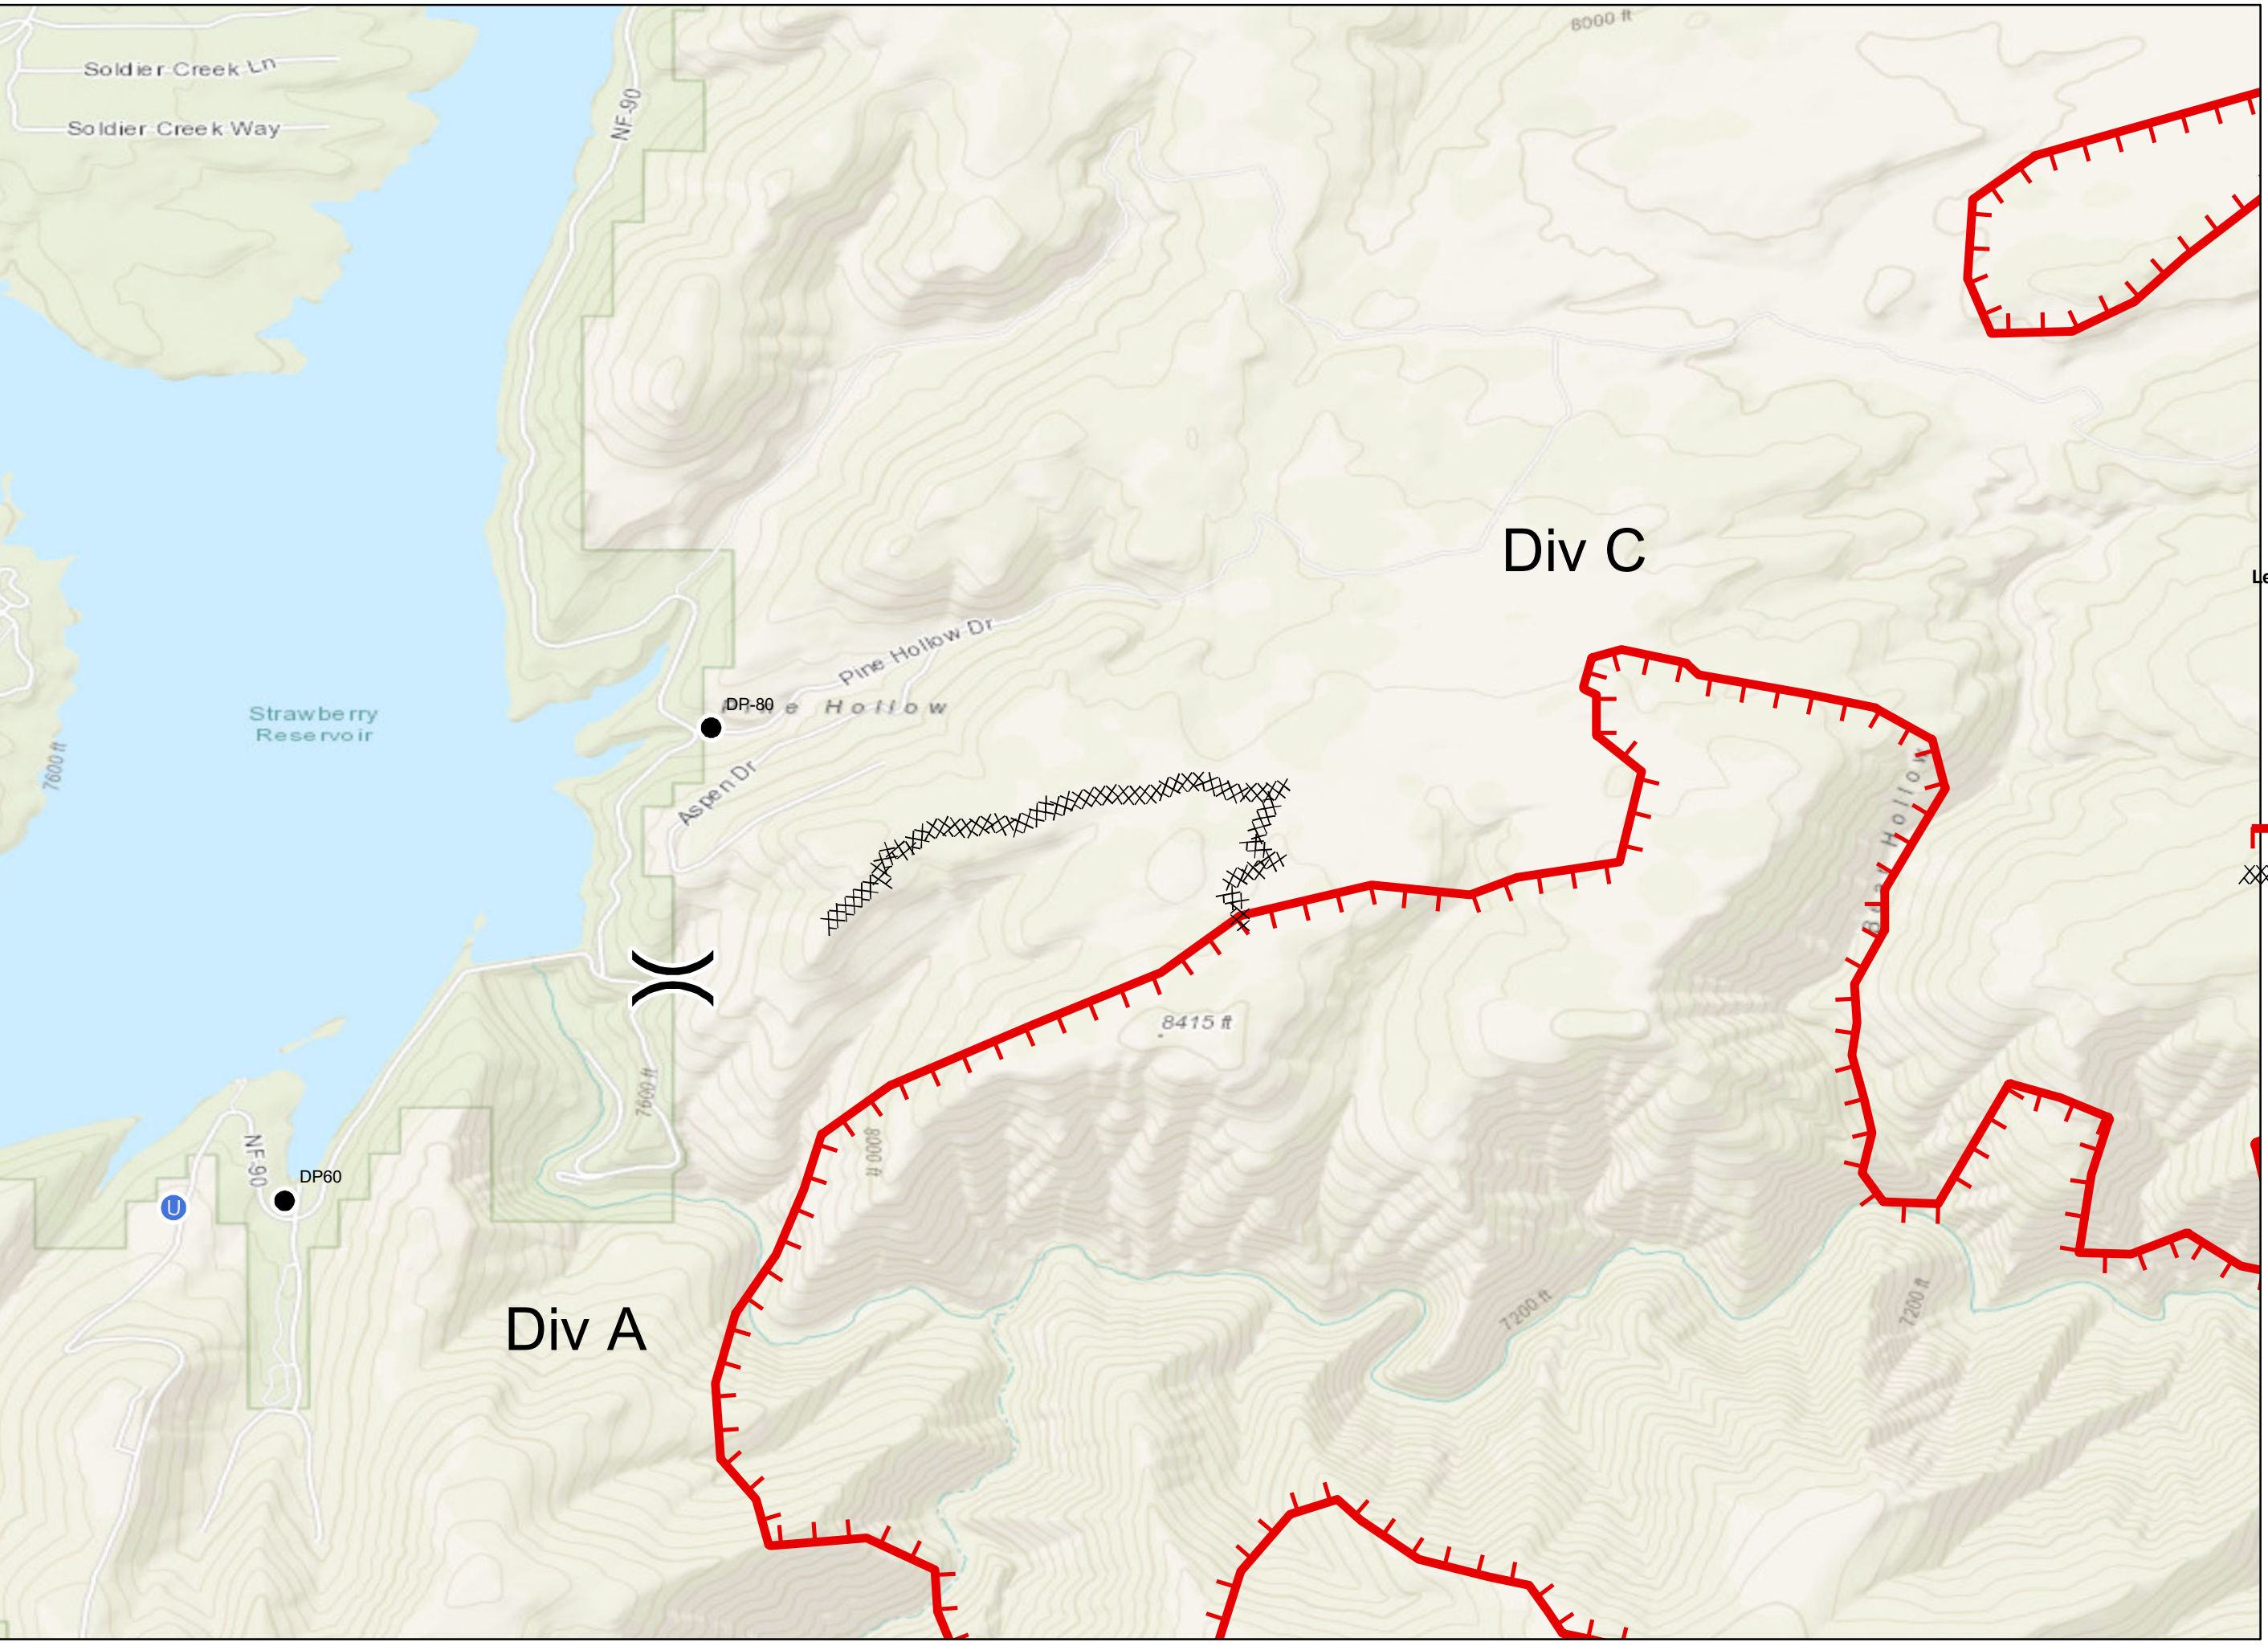

### Legend

- Dip Site
- Drop Point
- Helispot
- Division Break
- Uncontrolled Fire Edge
- Completed Line
- Completed Dozer Line

### Legend

● Drop Point

Ⓡ Repeater

|| Branch Break

▬ Uncontrolled Fire Edge

▬ Completed Line

## Legend

- Drop Point
- U Unimproved Landing Area
- ) Division Break
- Uncontrolled Fire Edge
- Completed Dozer Line

### Legend

- Drop Point
- ▬ Uncontrolled Fire Edge
- XXXX Completed Dozer Line