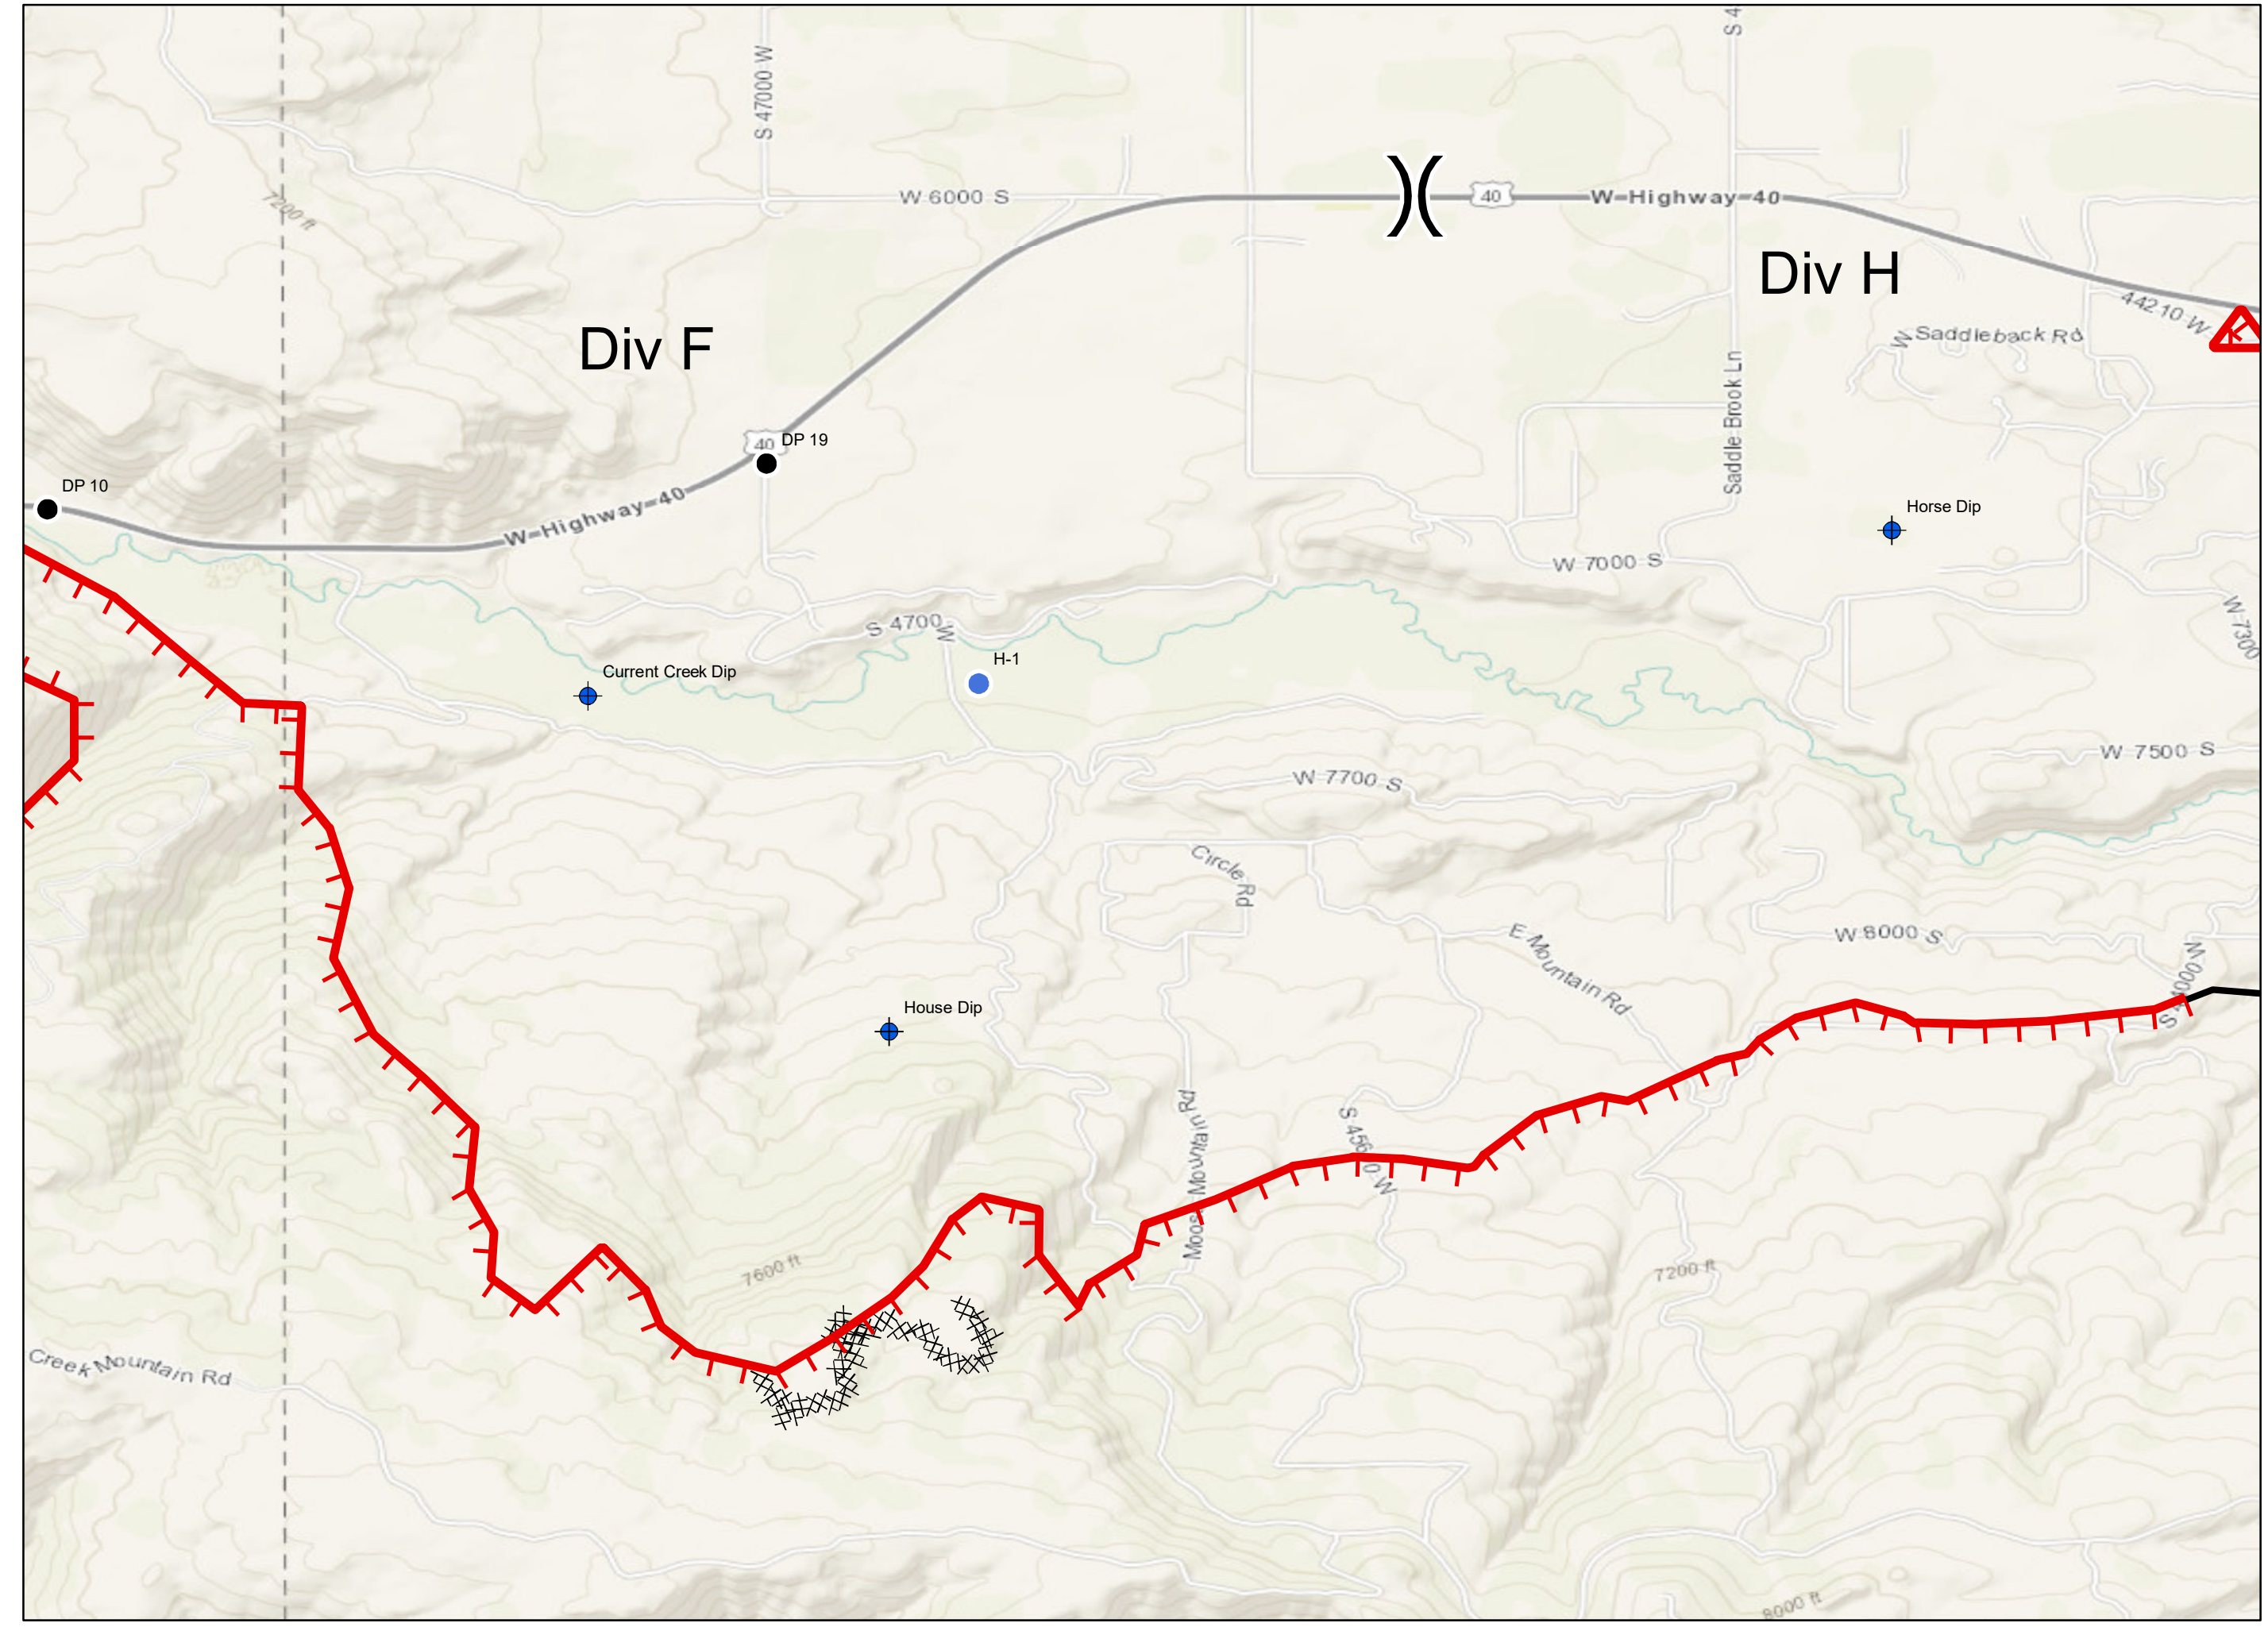

## Legend

● Drop Point

⌋ Division Break

▬ Uncontrolled Fire Edge

XXXX Completed Dozer Line

H - Completed Hand Line

### Legend

- Dip Site
- Drop Point
- Helispot
- Division Break
- Uncontrolled Fire Edge
- Completed Line
- Completed Dozer Line

### Legend

● Drop Point

Ⓡ Repeater

|| Branch Break

▬ Uncontrolled Fire Edge

▬ Completed Line

## Legend

- Drop Point
- U Unimproved Landing Area
- ) Division Break
- Uncontrolled Fire Edge
- Completed Dozer Line