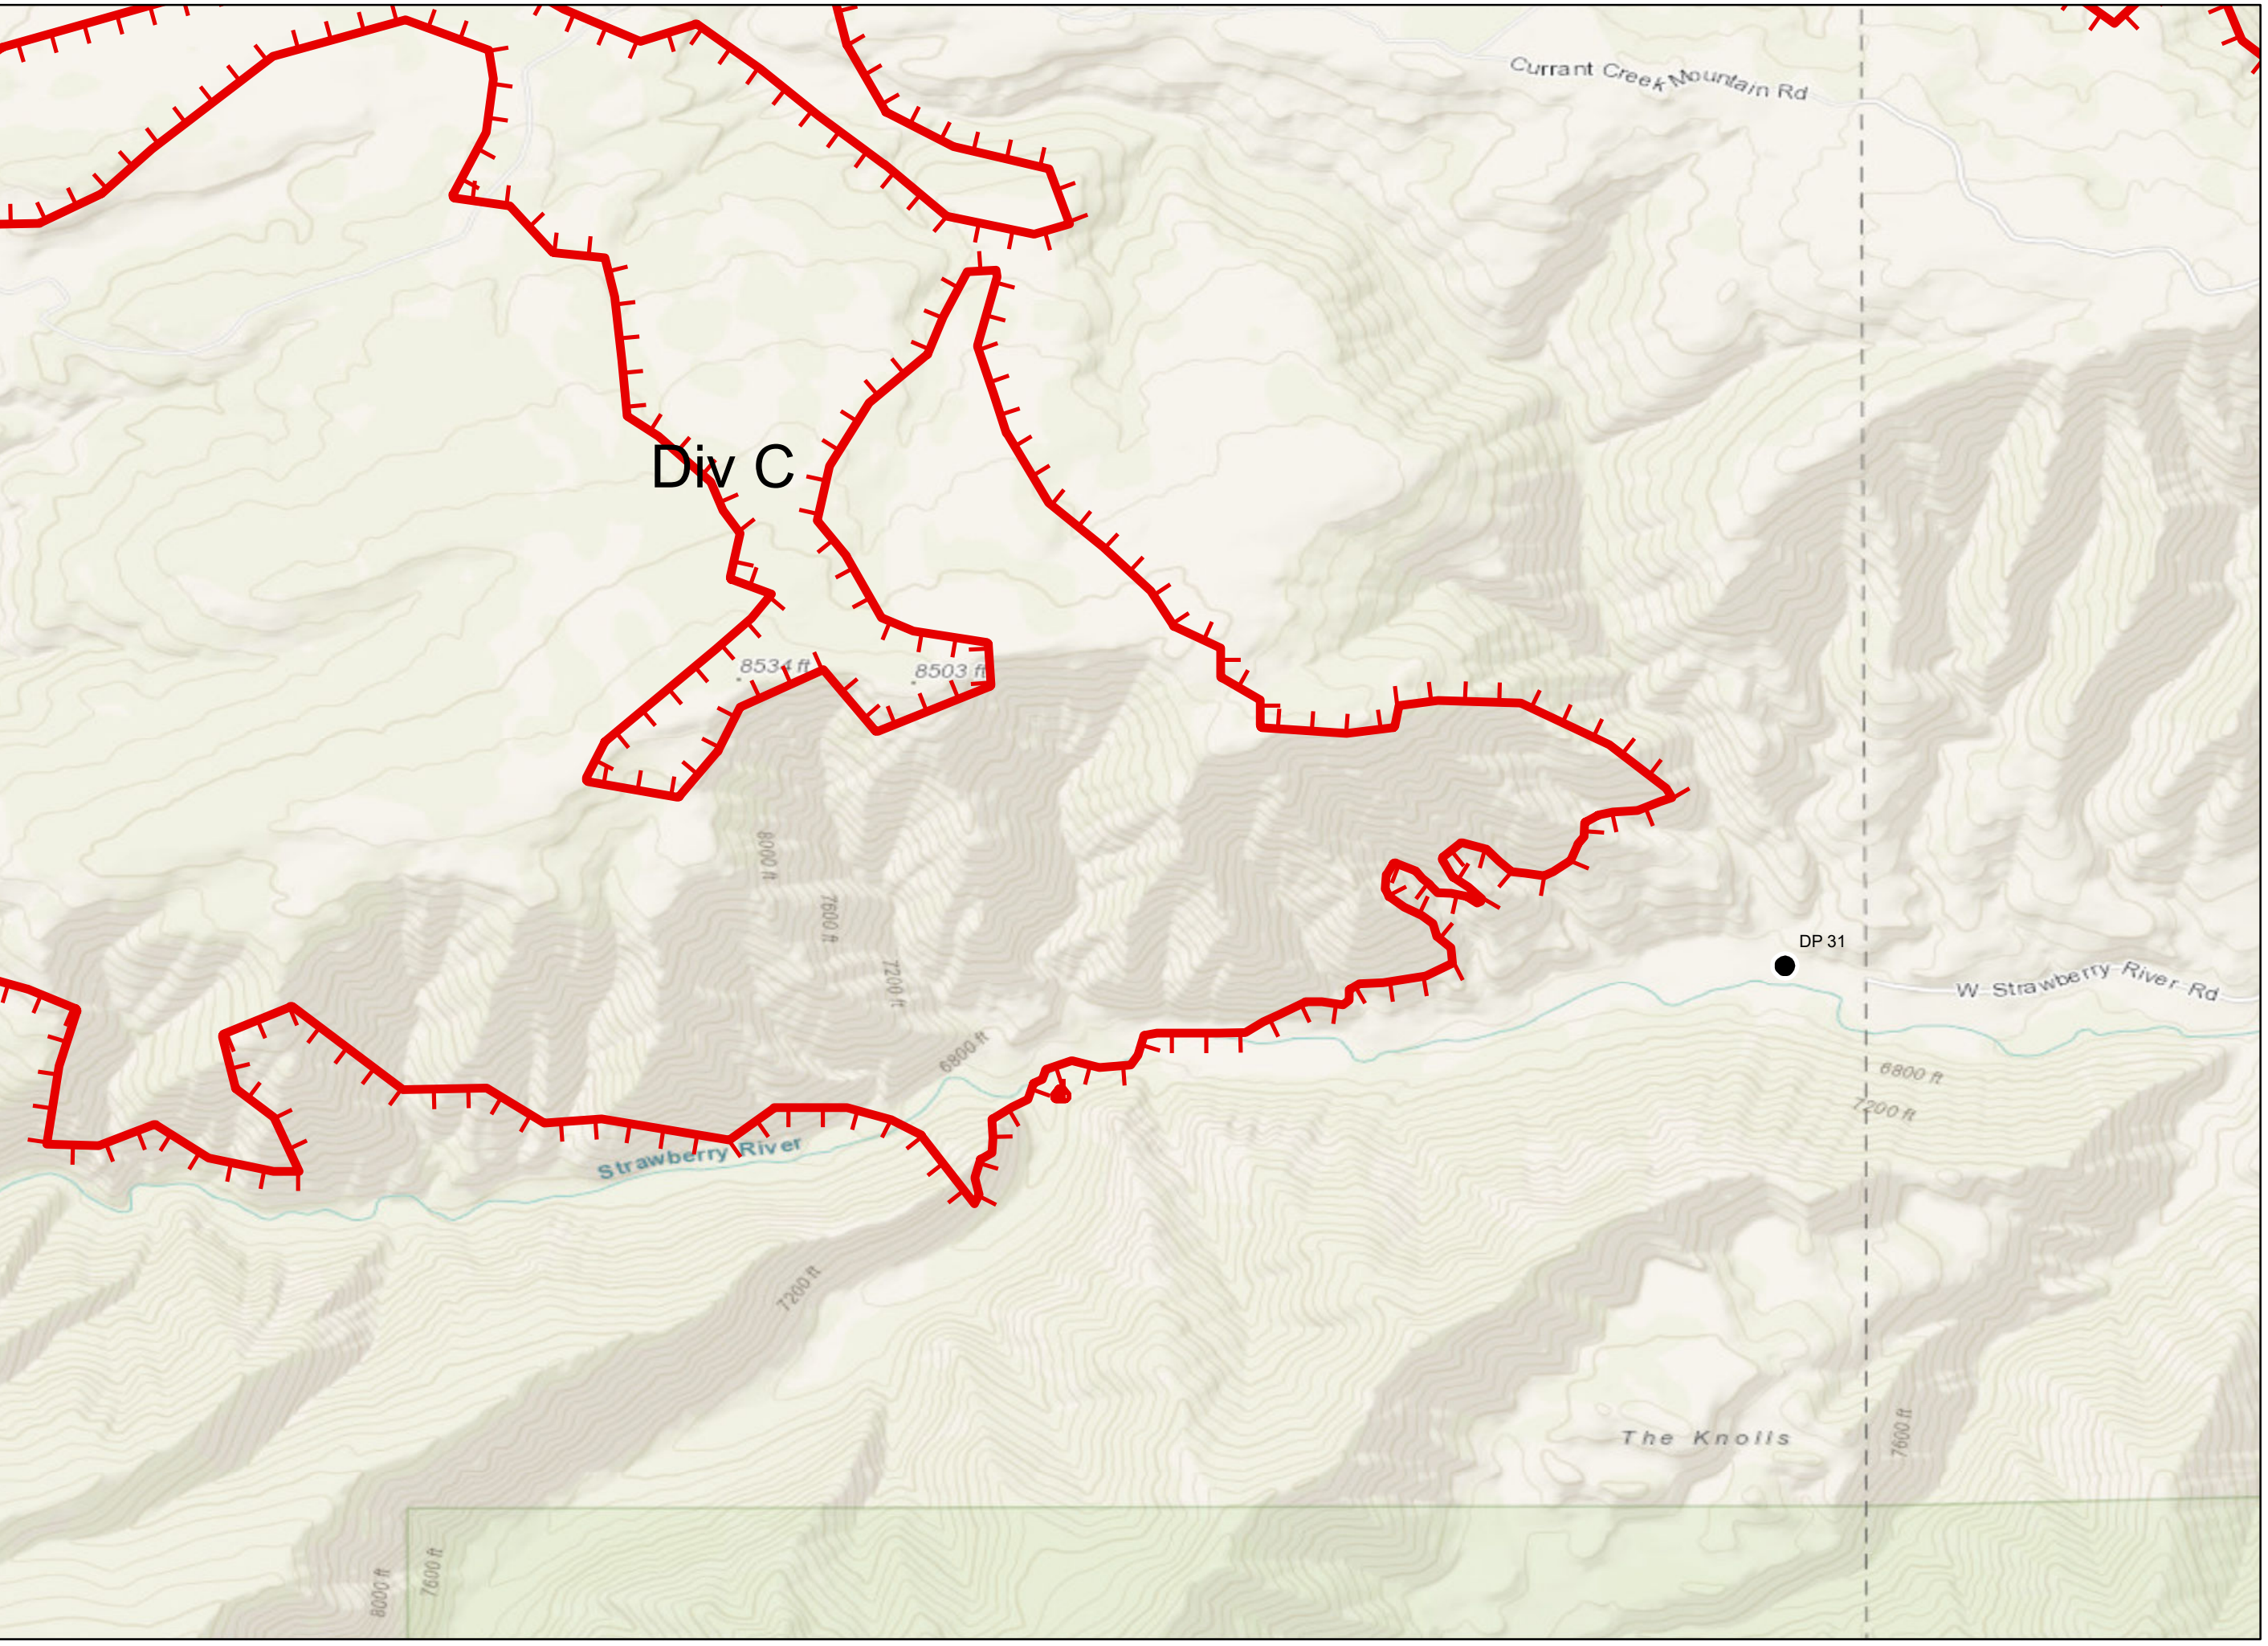

### Legend

- Dip Site
- Drop Point
- Helispot
- Division Break
- Uncontrolled Fire Edge
- Completed Line
- Completed Dozer Line

## Legend

- Drop Point
- U Unimproved Landing Area
- ) Division Break
- Uncontrolled Fire Edge
- Completed Dozer Line

### Legend

● Drop Point

▬ Uncontrolled Fire Edge

### Legend

- Drop Point
- ▬ Uncontrolled Fire Edge
- XXXX Completed Dozer Line