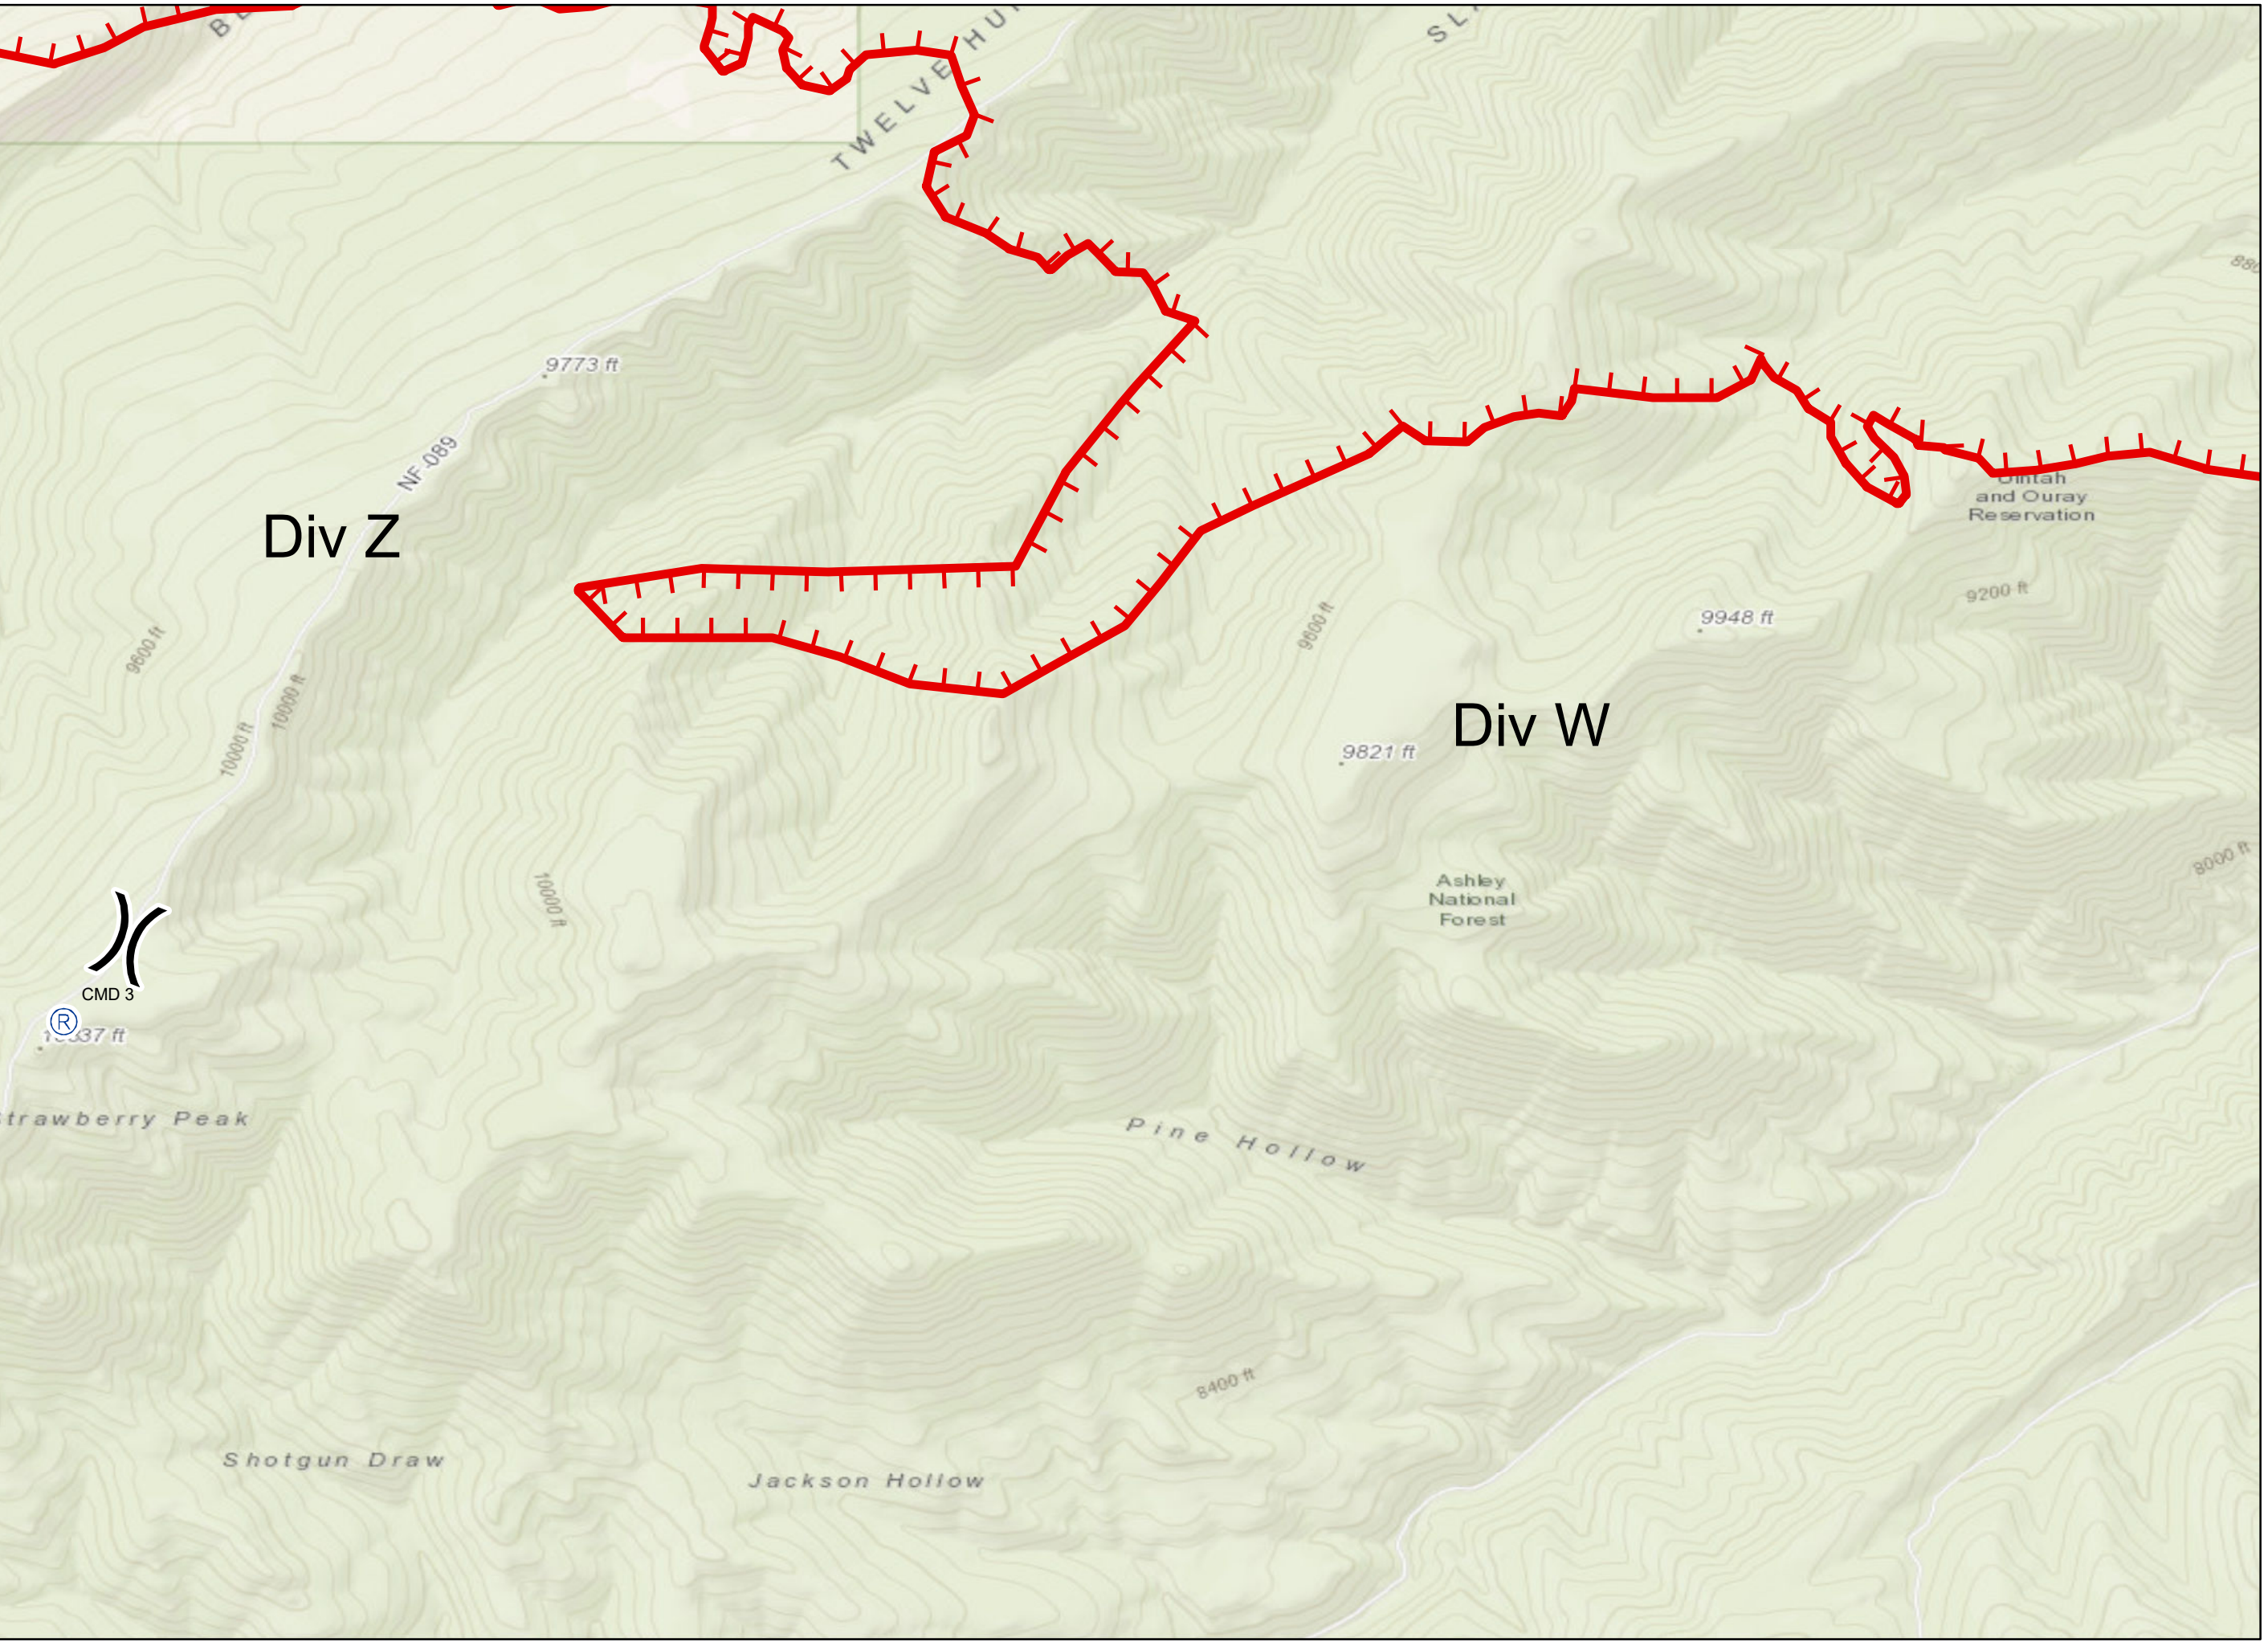

### Legend

- Drop Point
- ▬ Uncontrolled Fire Edge
- XXXX Completed Dozer Line

## Legend

● Drop Point

🔥 Fire Location

[[ Branch Break

▬ Uncontrolled Fire Edge

Div A

Div Z

BLAVER CANYON

## Legend

Ⓡ Repeater

⎋ Division Break

▬ Uncontrolled Fire Edge

## Legend

Branch Break

Uncontrolled Fire Edge