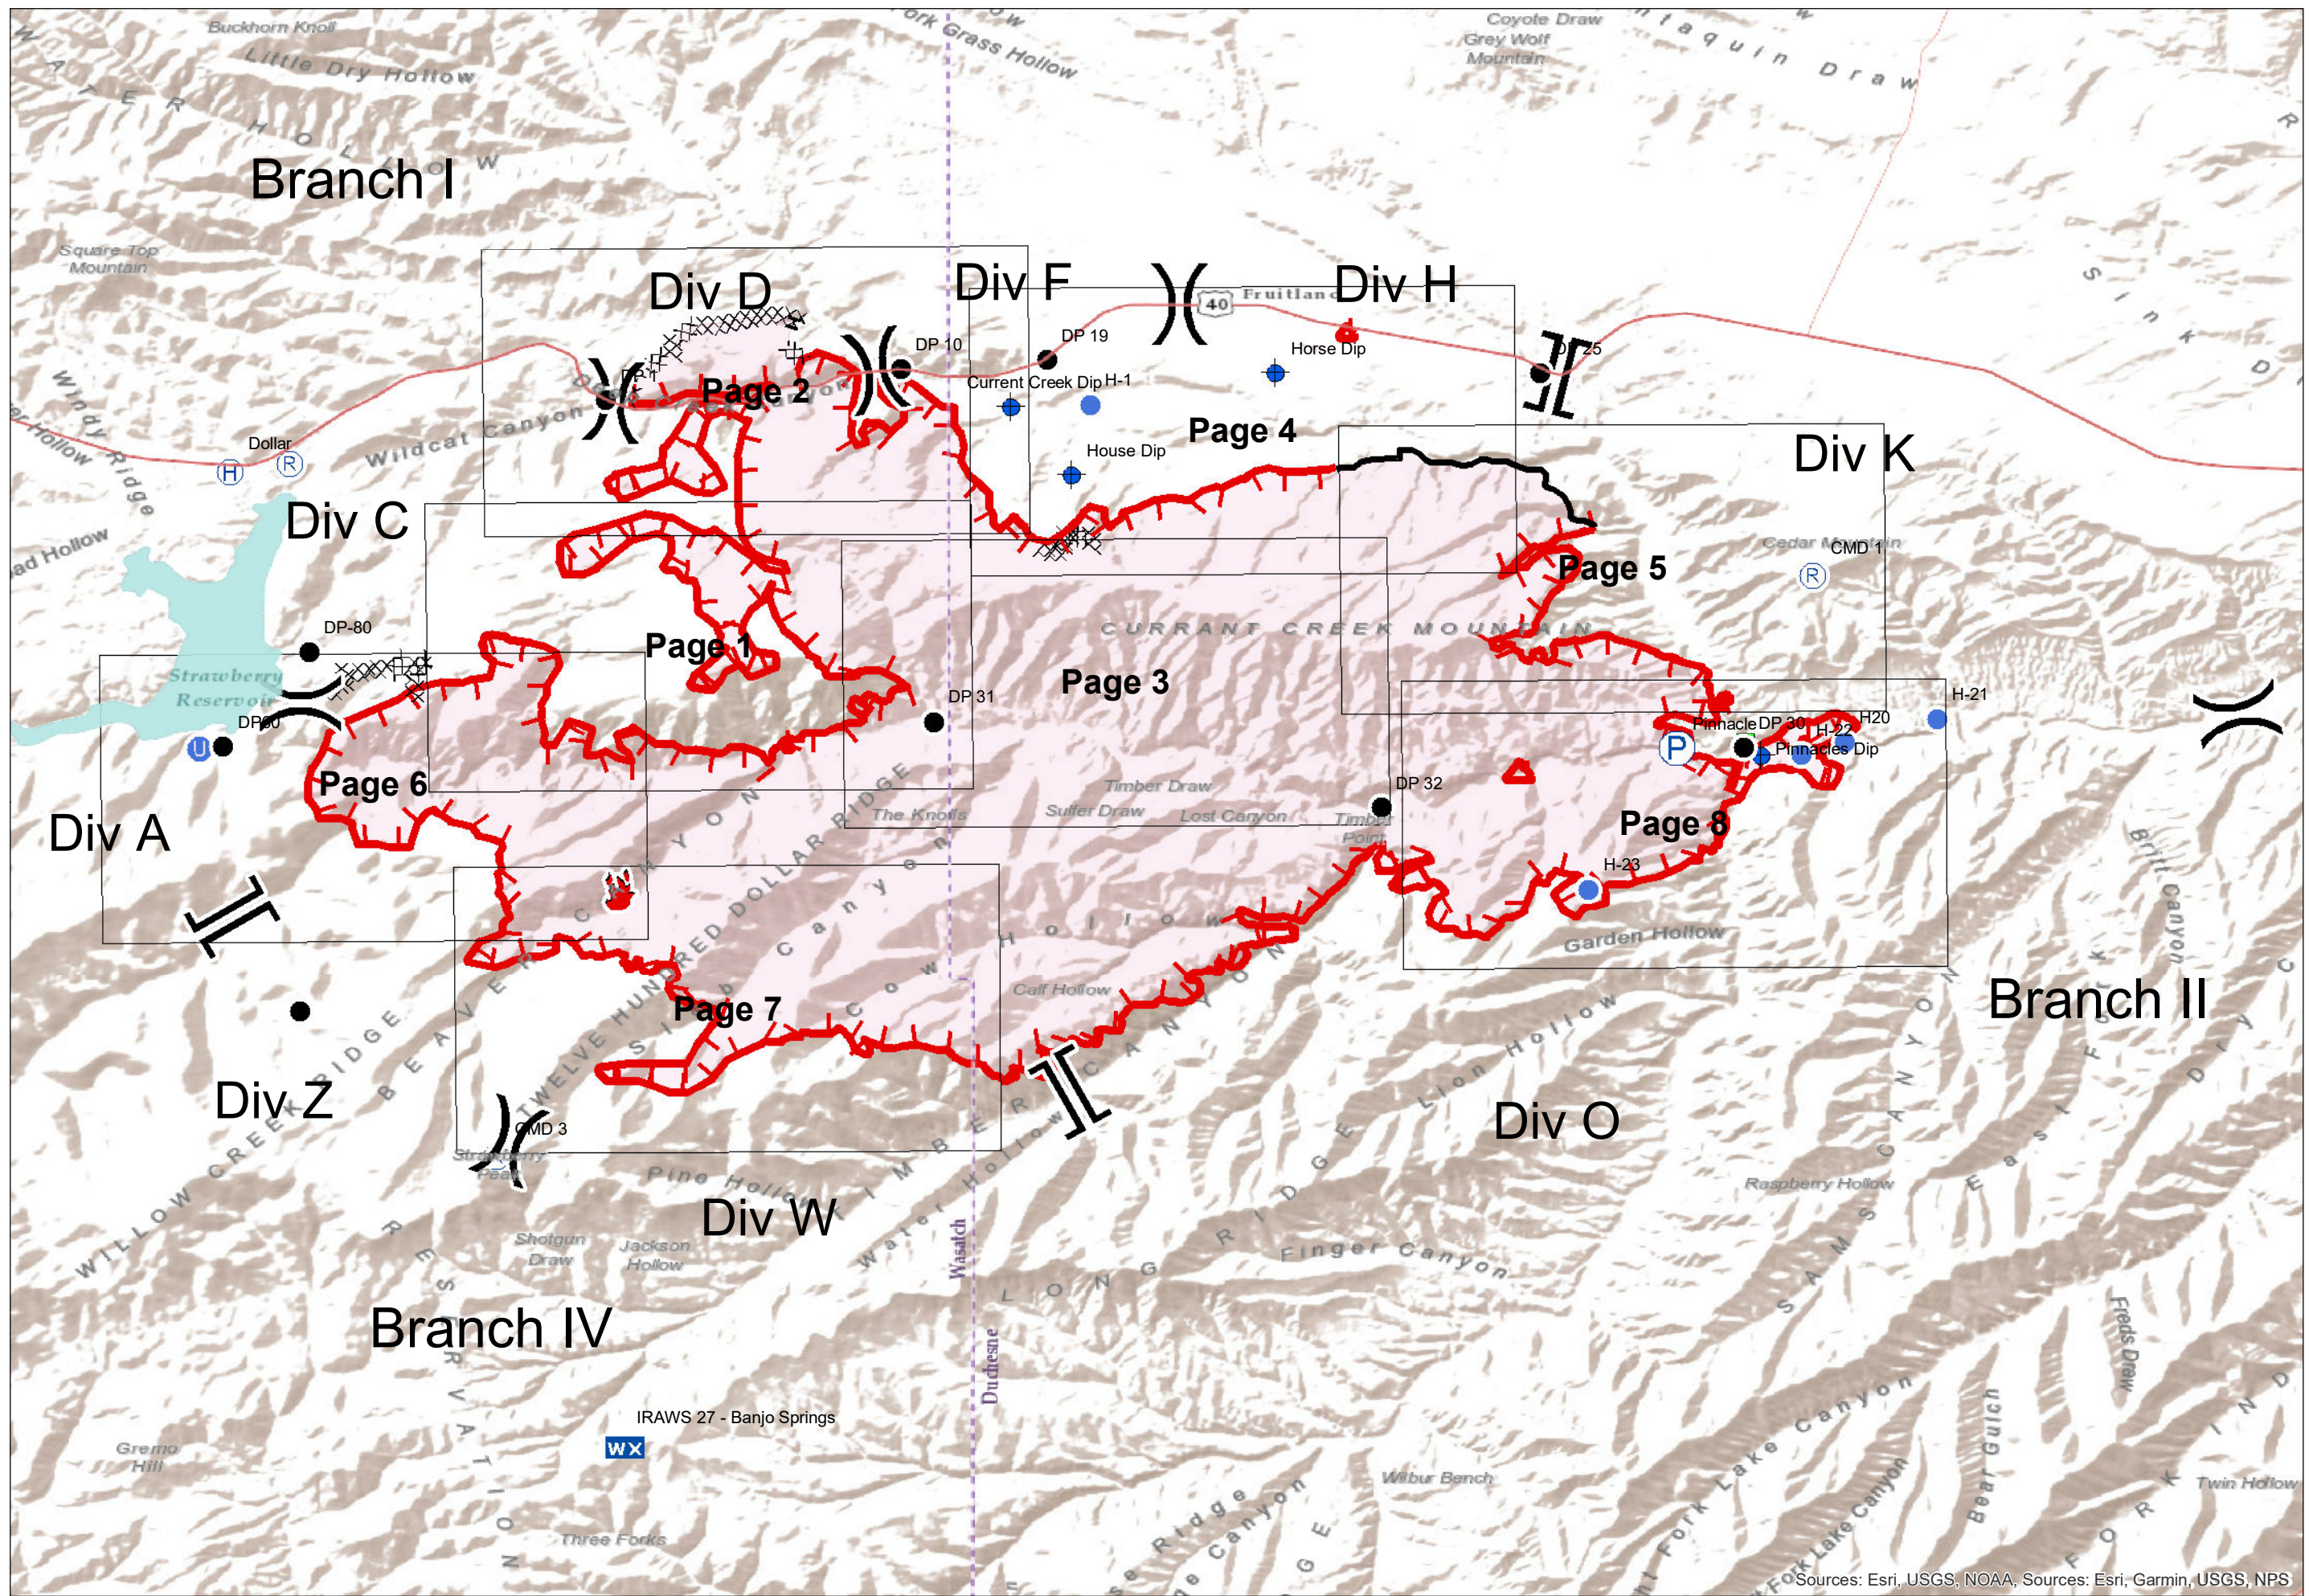

# Dollar Ridge

UTNES-200383

IAP Index

July 7, 2018  
IR Acres 47,683  
as of 7/6/18 2216

- Dip Site
- Drop Point
- Fire Location
- Helibase
- Unimproved Landing Area
- Helispot
- Landmark
- Mobile Weather Unit
- Pump
- Repeater
- Division Break
- Branch Break
- Uncontrolled Fire Edge
- Completed Line
- Completed Dozer Line
- Completed Hand Line

## Legend

● Drop Point

⌋ Division Break

▬ Uncontrolled Fire Edge

XXXX Completed Dozer Line

H - Completed Hand Line

### Legend

- Dip Site
- Drop Point
- Helispot
- Division Break
- Uncontrolled Fire Edge
- Completed Line
- Completed Dozer Line

## Legend

- Drop Point
- U Unimproved Landing Area
- ) Division Break
- Uncontrolled Fire Edge
- Completed Dozer Line