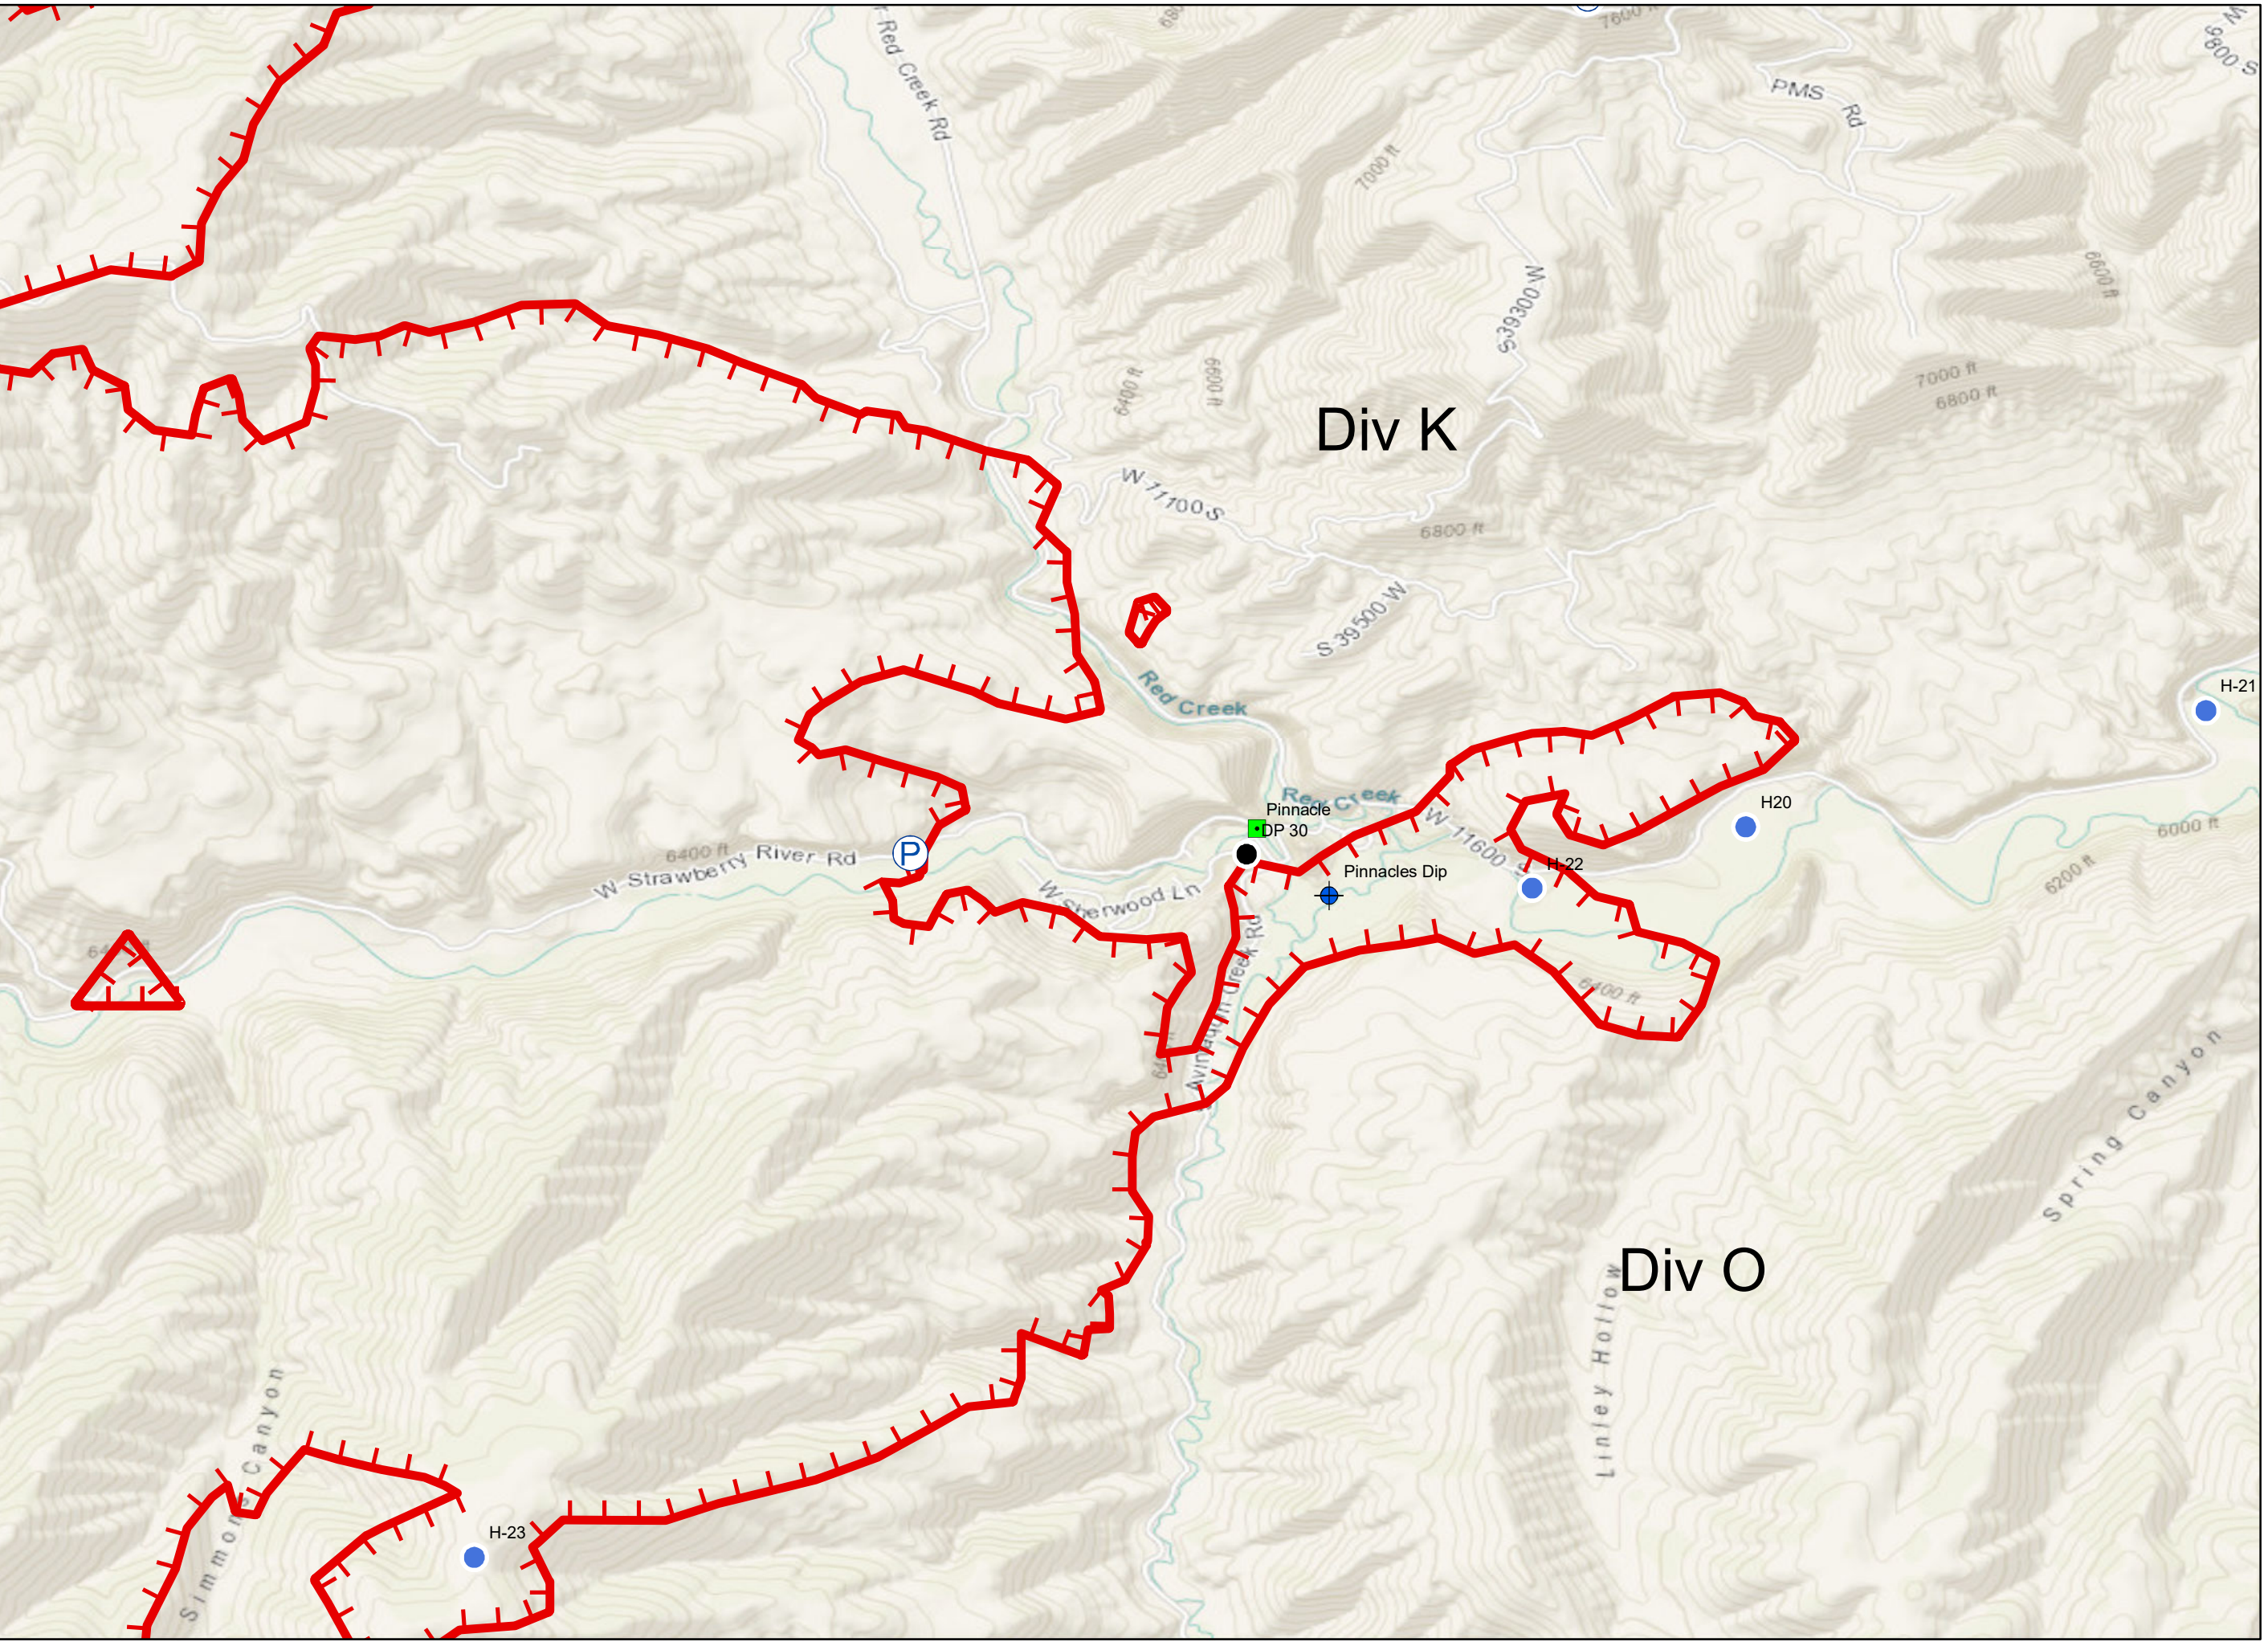

## Legend

- Drop Point
- U Unimproved Landing Area
- ) Division Break
- Uncontrolled Fire Edge
- Completed Dozer Line

### Legend

- Drop Point
- ▬ Uncontrolled Fire Edge
- XXXX Completed Dozer Line

## Legend

-  Dip Site
-  Drop Point
-  Helispot
-  Landmark
-  Pump
-  Repeater
-  Uncontrolled Fire Edge

Div K

Div O

## Legend

● Drop Point

🔥 Fire Location

[[ Branch Break

▬ Uncontrolled Fire Edge

Div A

Div Z

BLAVER CANYON