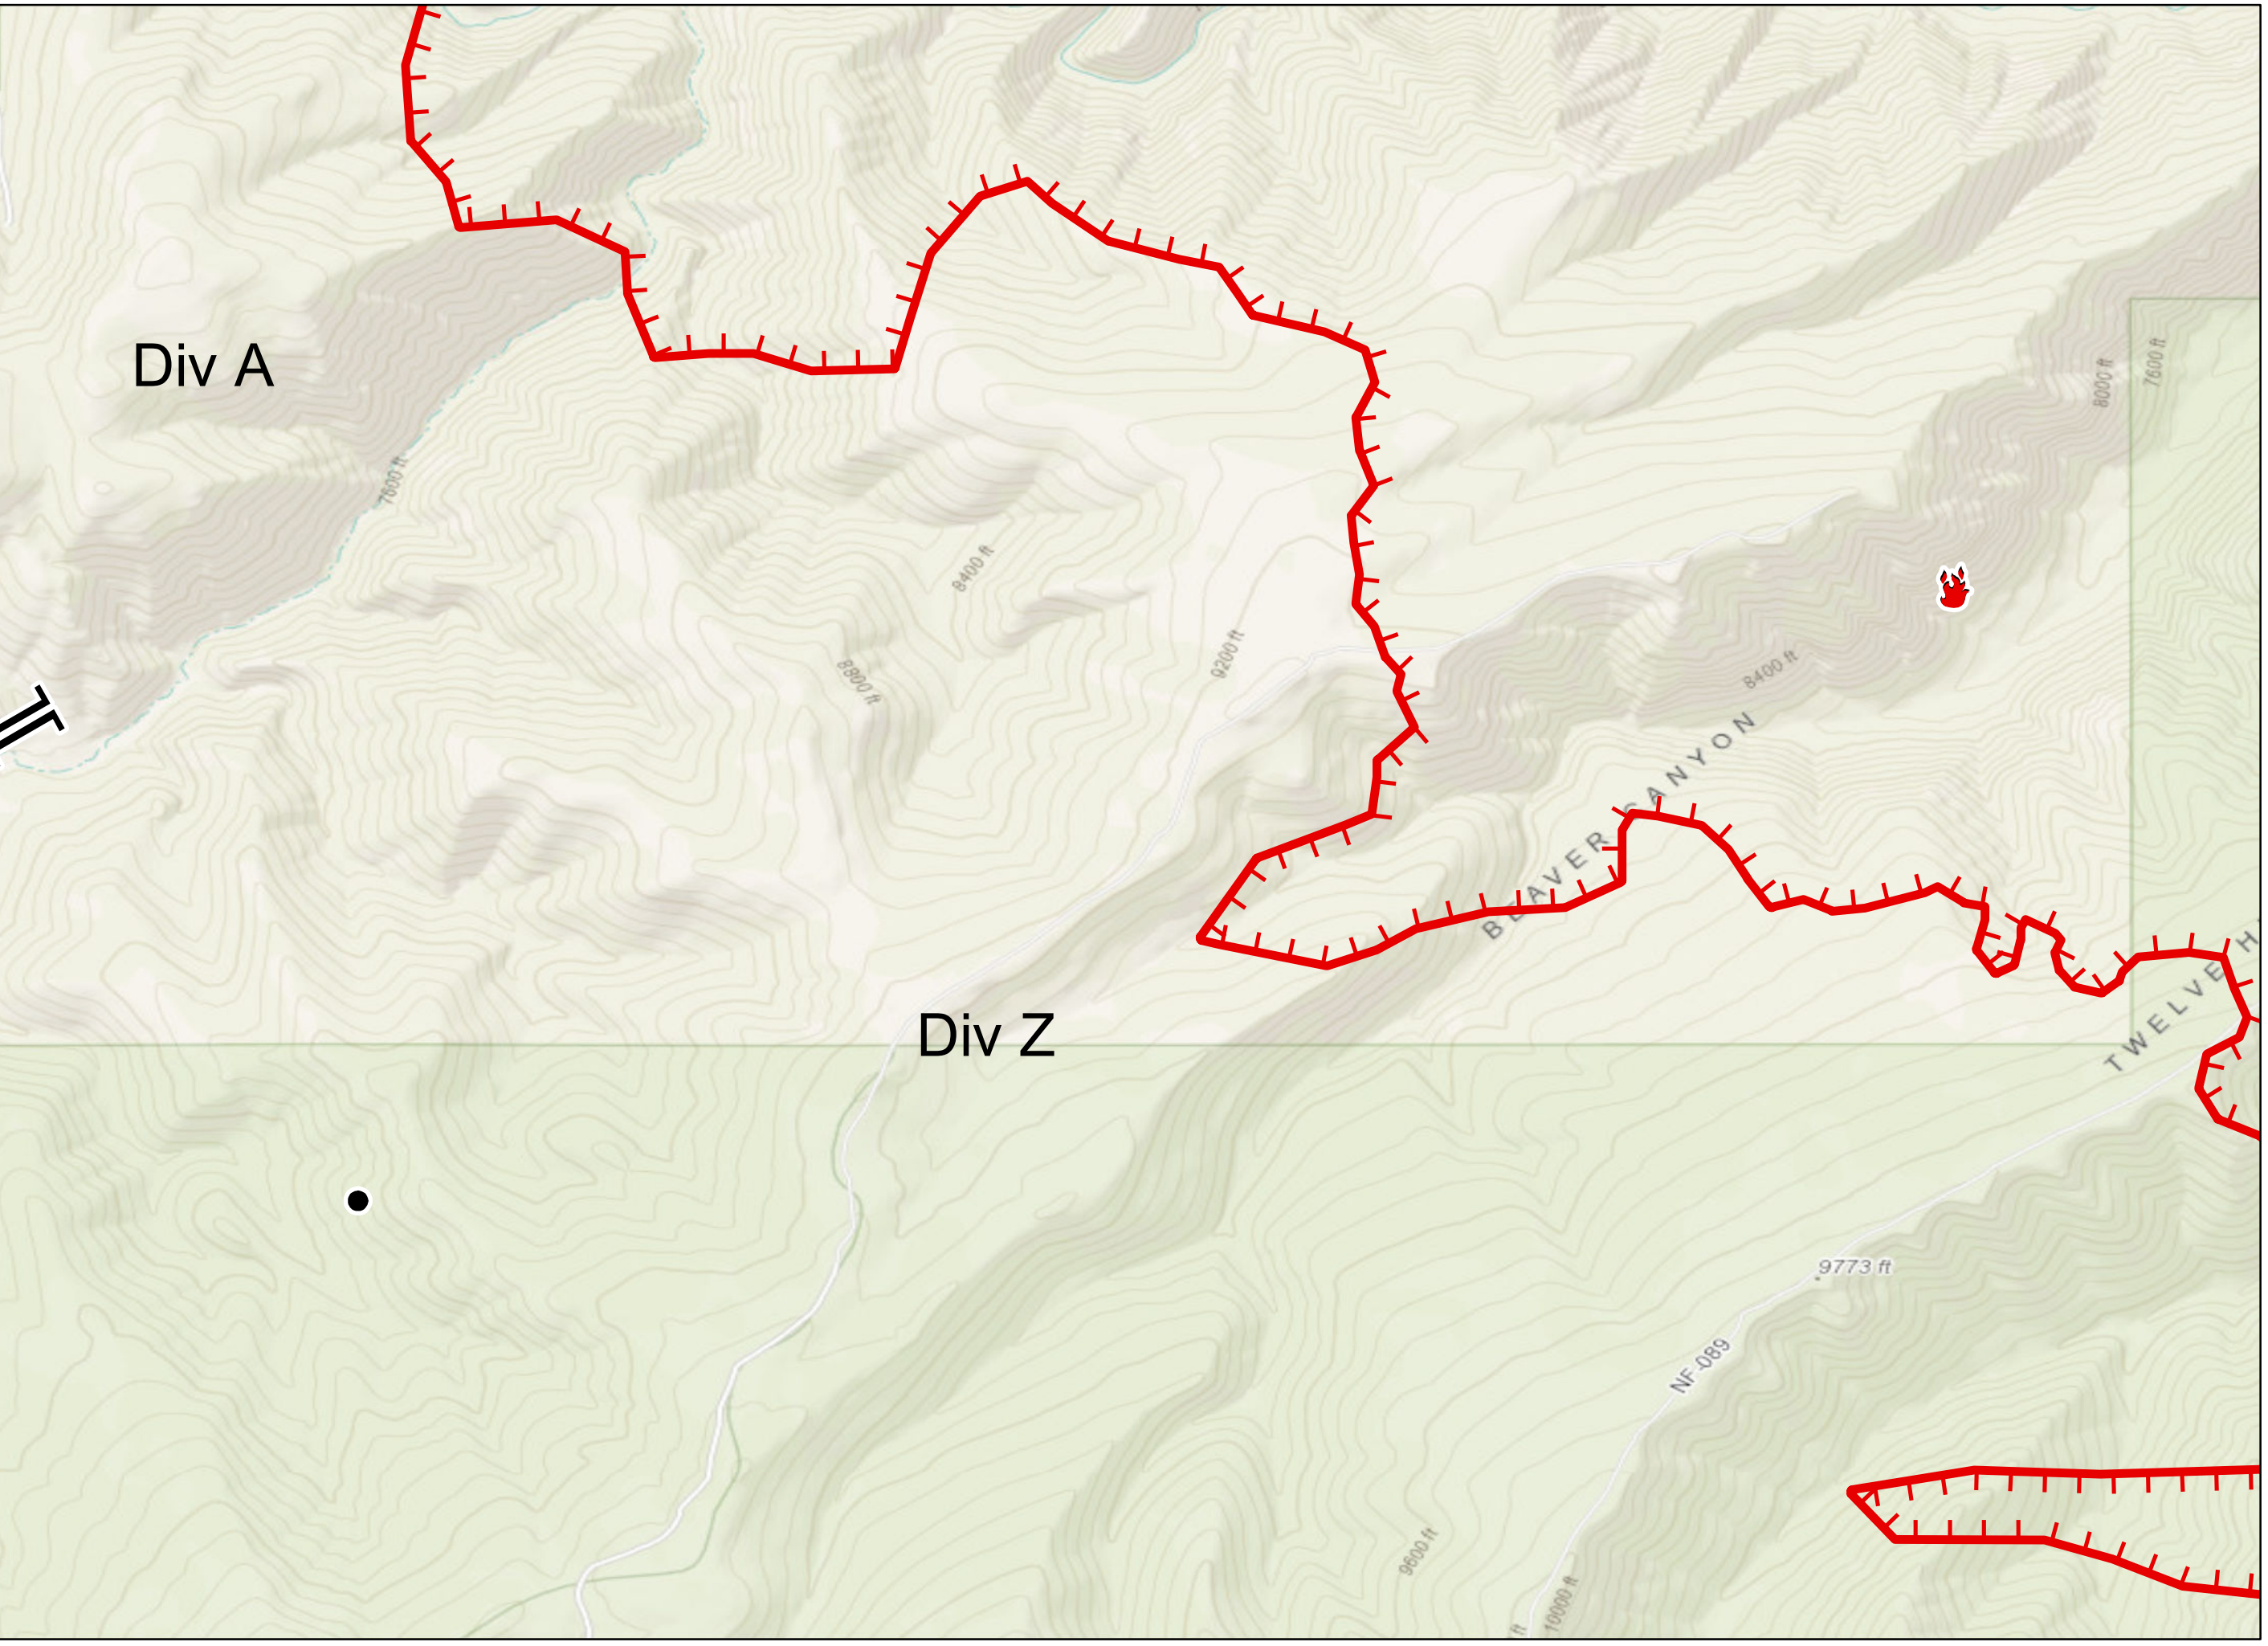

Dollar Ridge

UTNES-200383

IAP Tiles

July 7, 2018

IR Acres 47,683
as of 7/6/18 2300

Legend

● Drop Point

🔥 Fire Location

[[Branch Break

▬ Uncontrolled Fire Edge

Div A

Div Z

BLAVER CANYON

TWELVE H