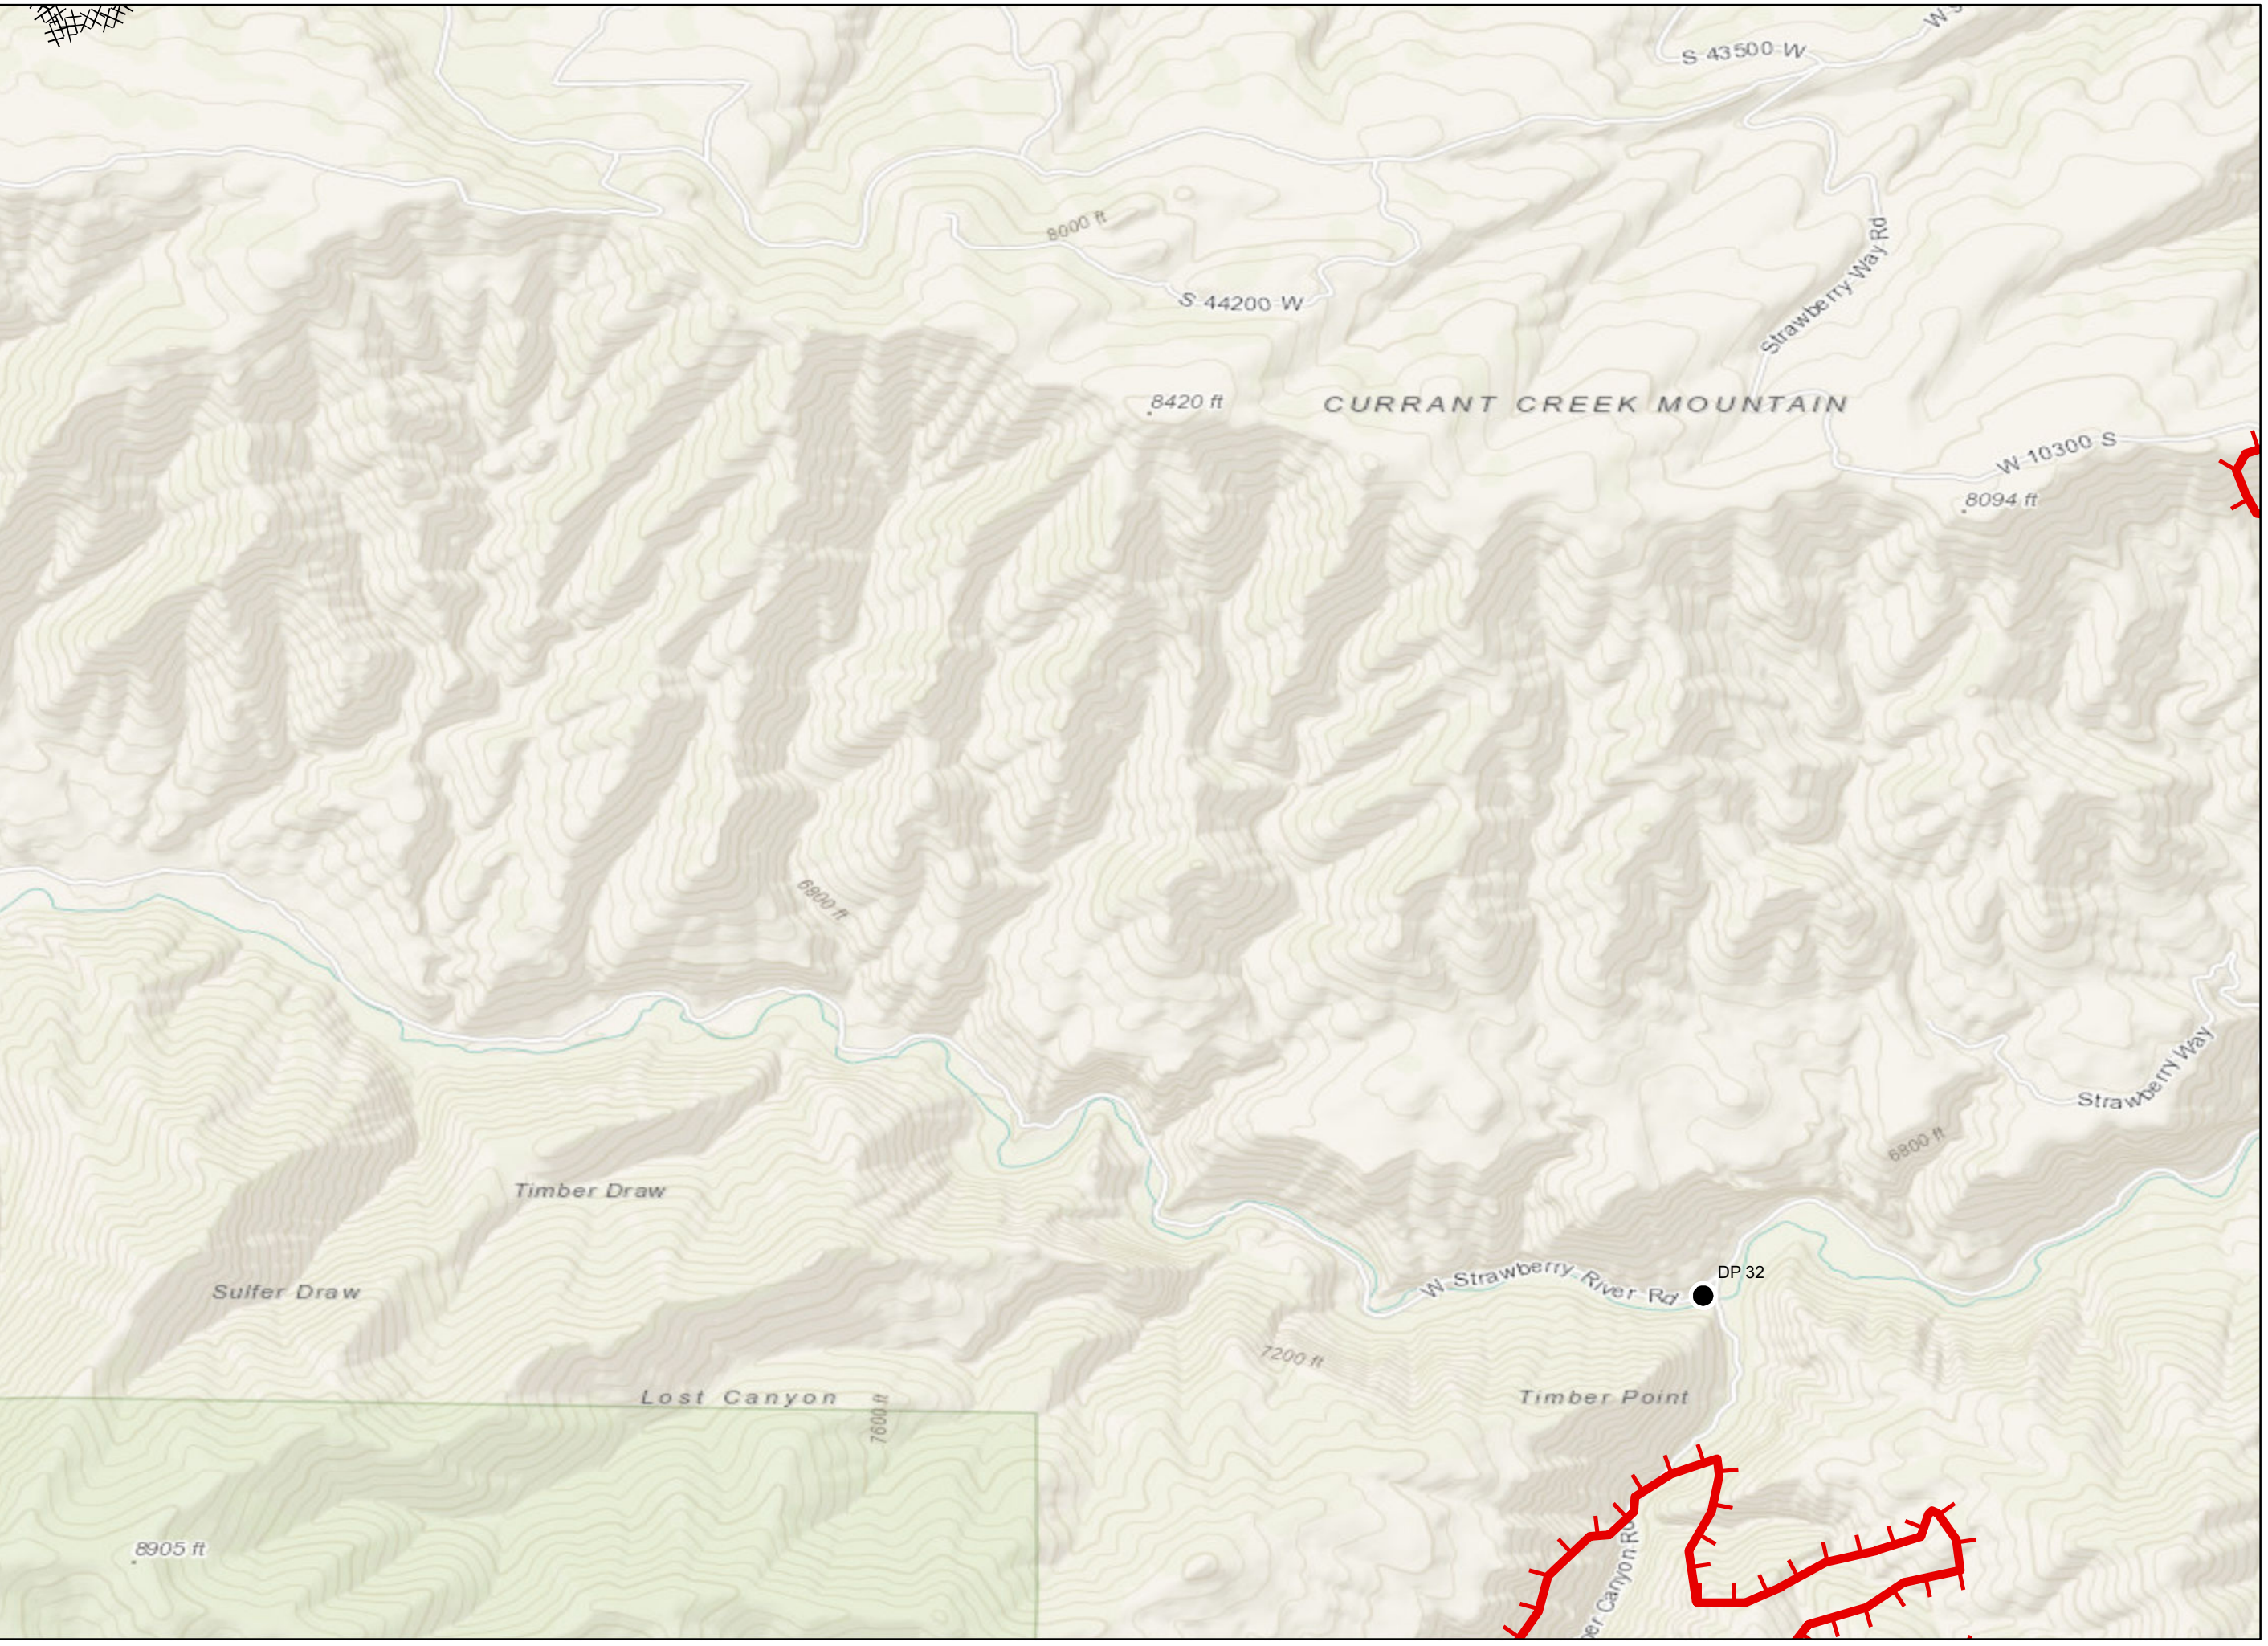

## Legend

- Drop Point
- U Unimproved Landing Area
- ) Division Break
- Uncontrolled Fire Edge
- Completed Dozer Line

### Legend

● Drop Point

▬ Uncontrolled Fire Edge

### Legend

- Drop Point
- ▬ Uncontrolled Fire Edge
- XXXX Completed Dozer Line