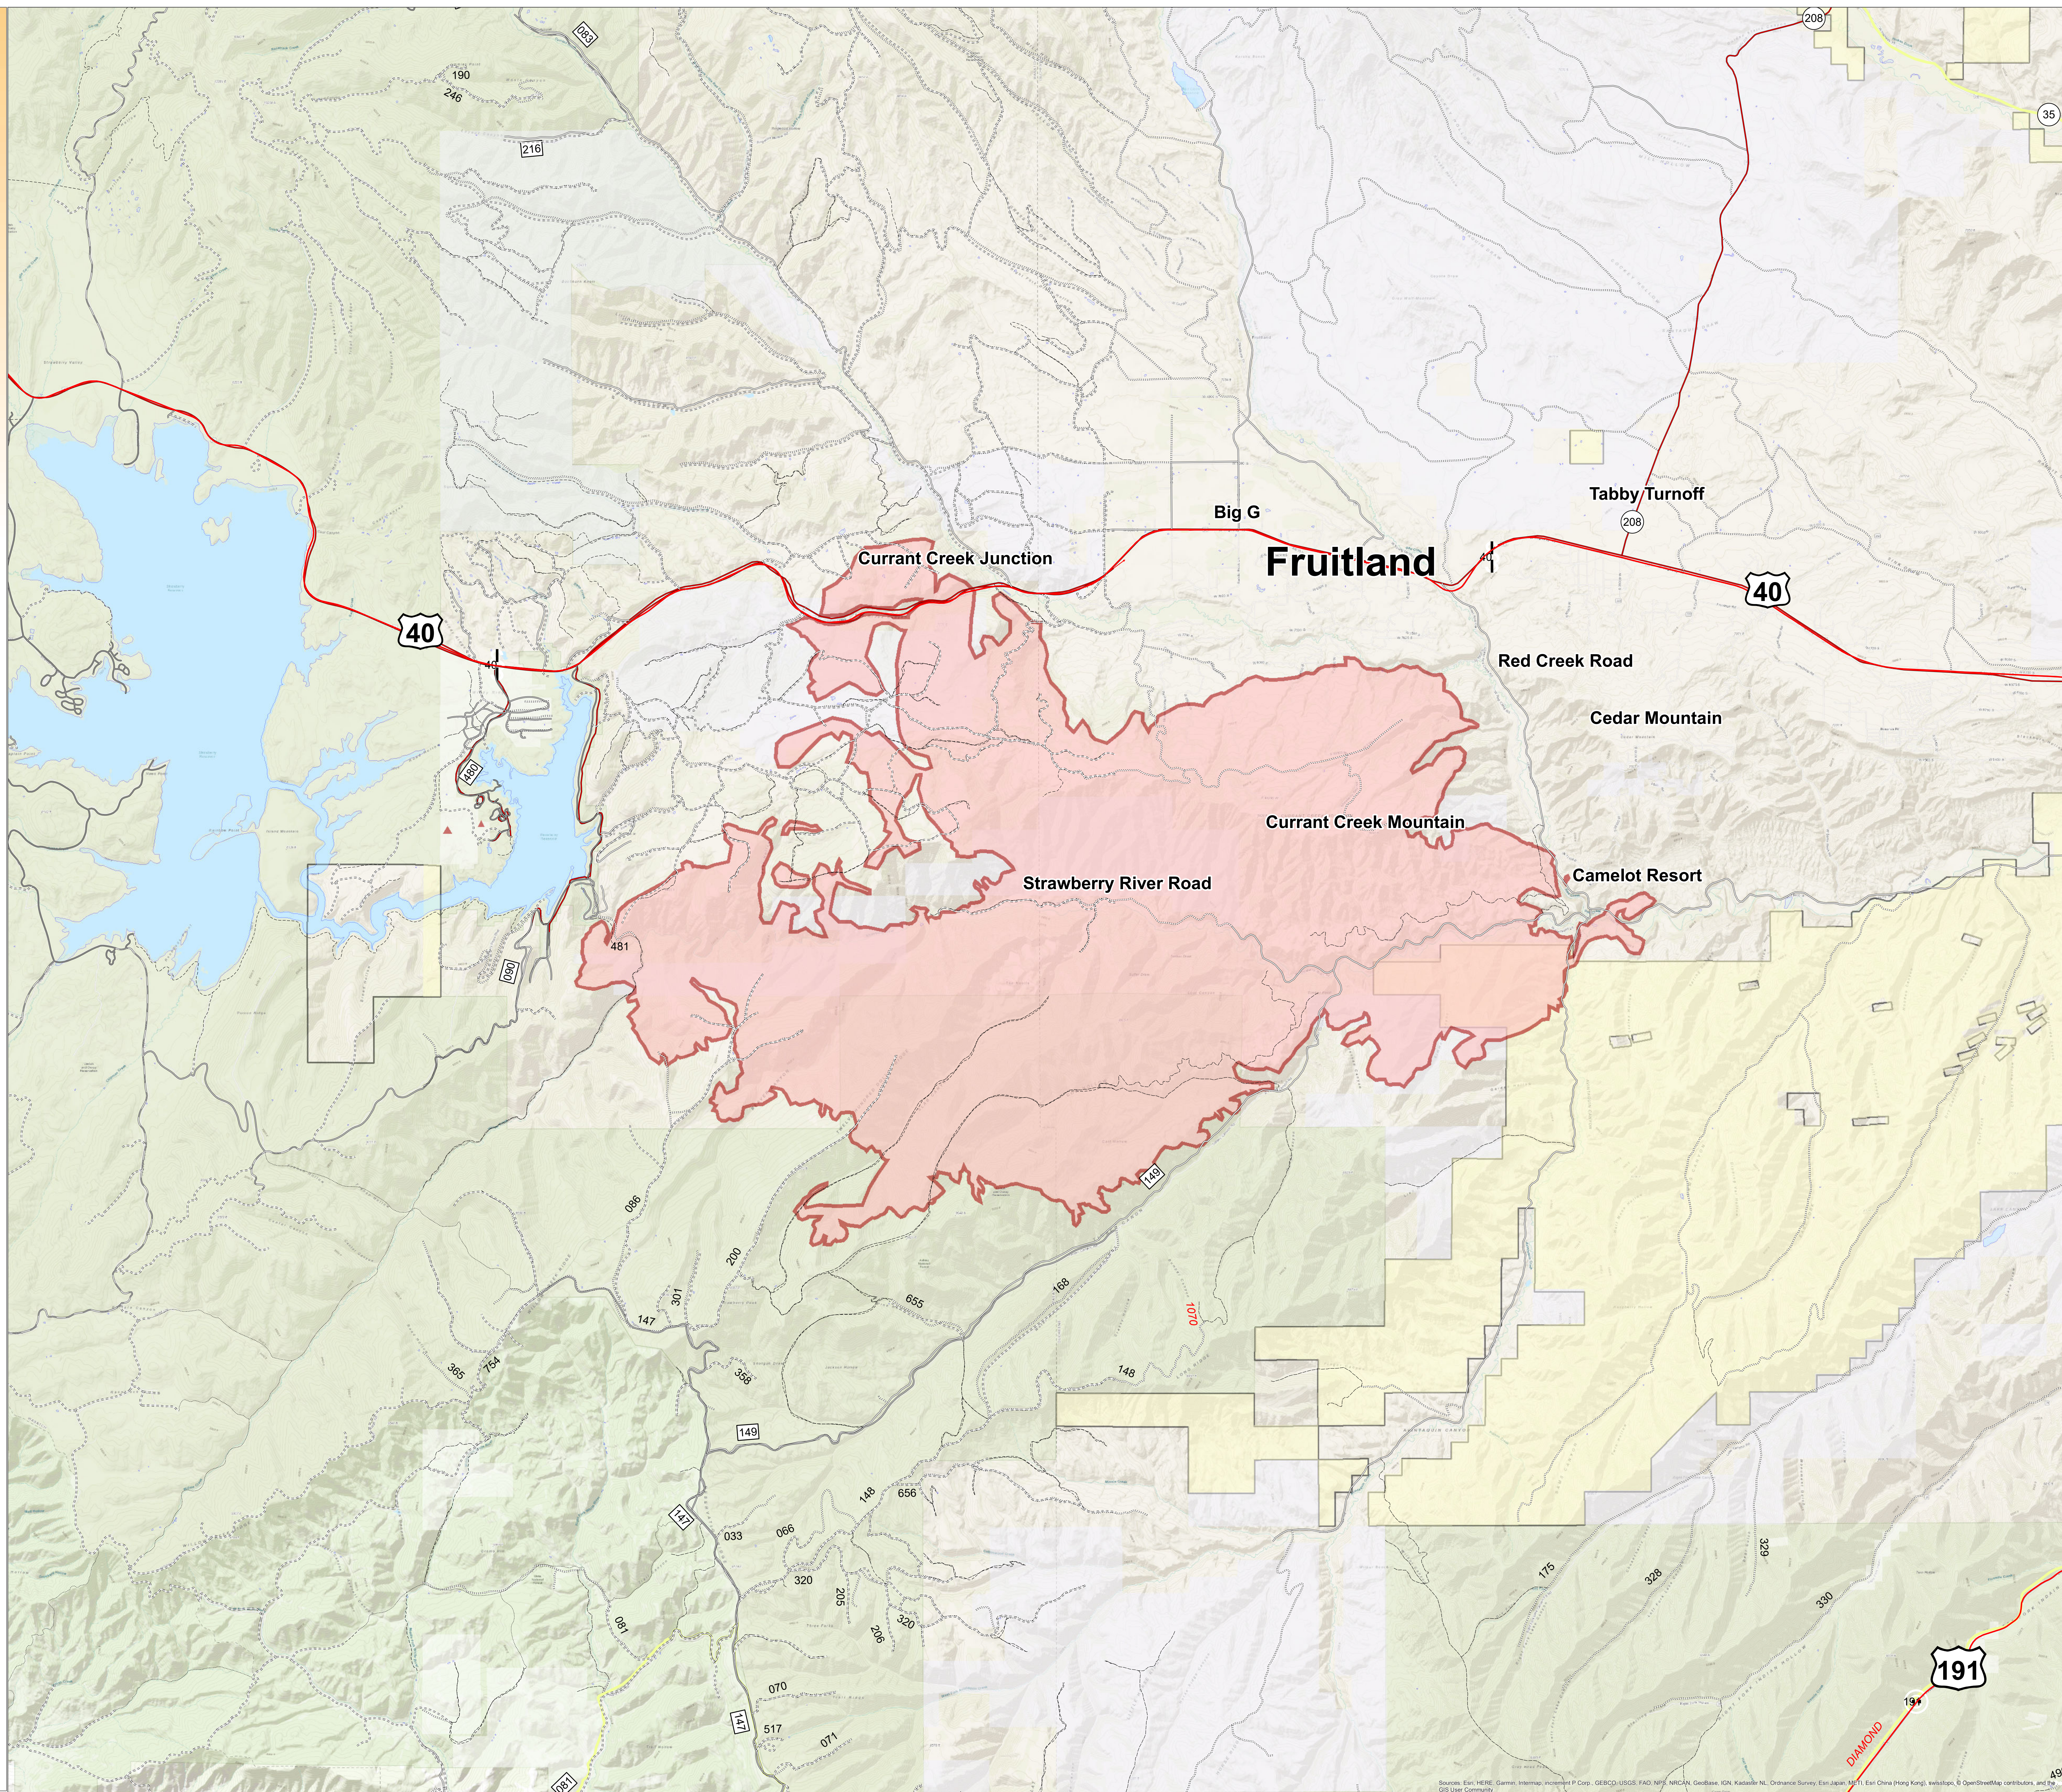

Public Information

Dollar Ridge

07/08/2018

49,789 Acres
as of 7/7/2018 0057

Legend

- Fire Perimeter
- Tribal
- BLM
- State

0 3 Miles