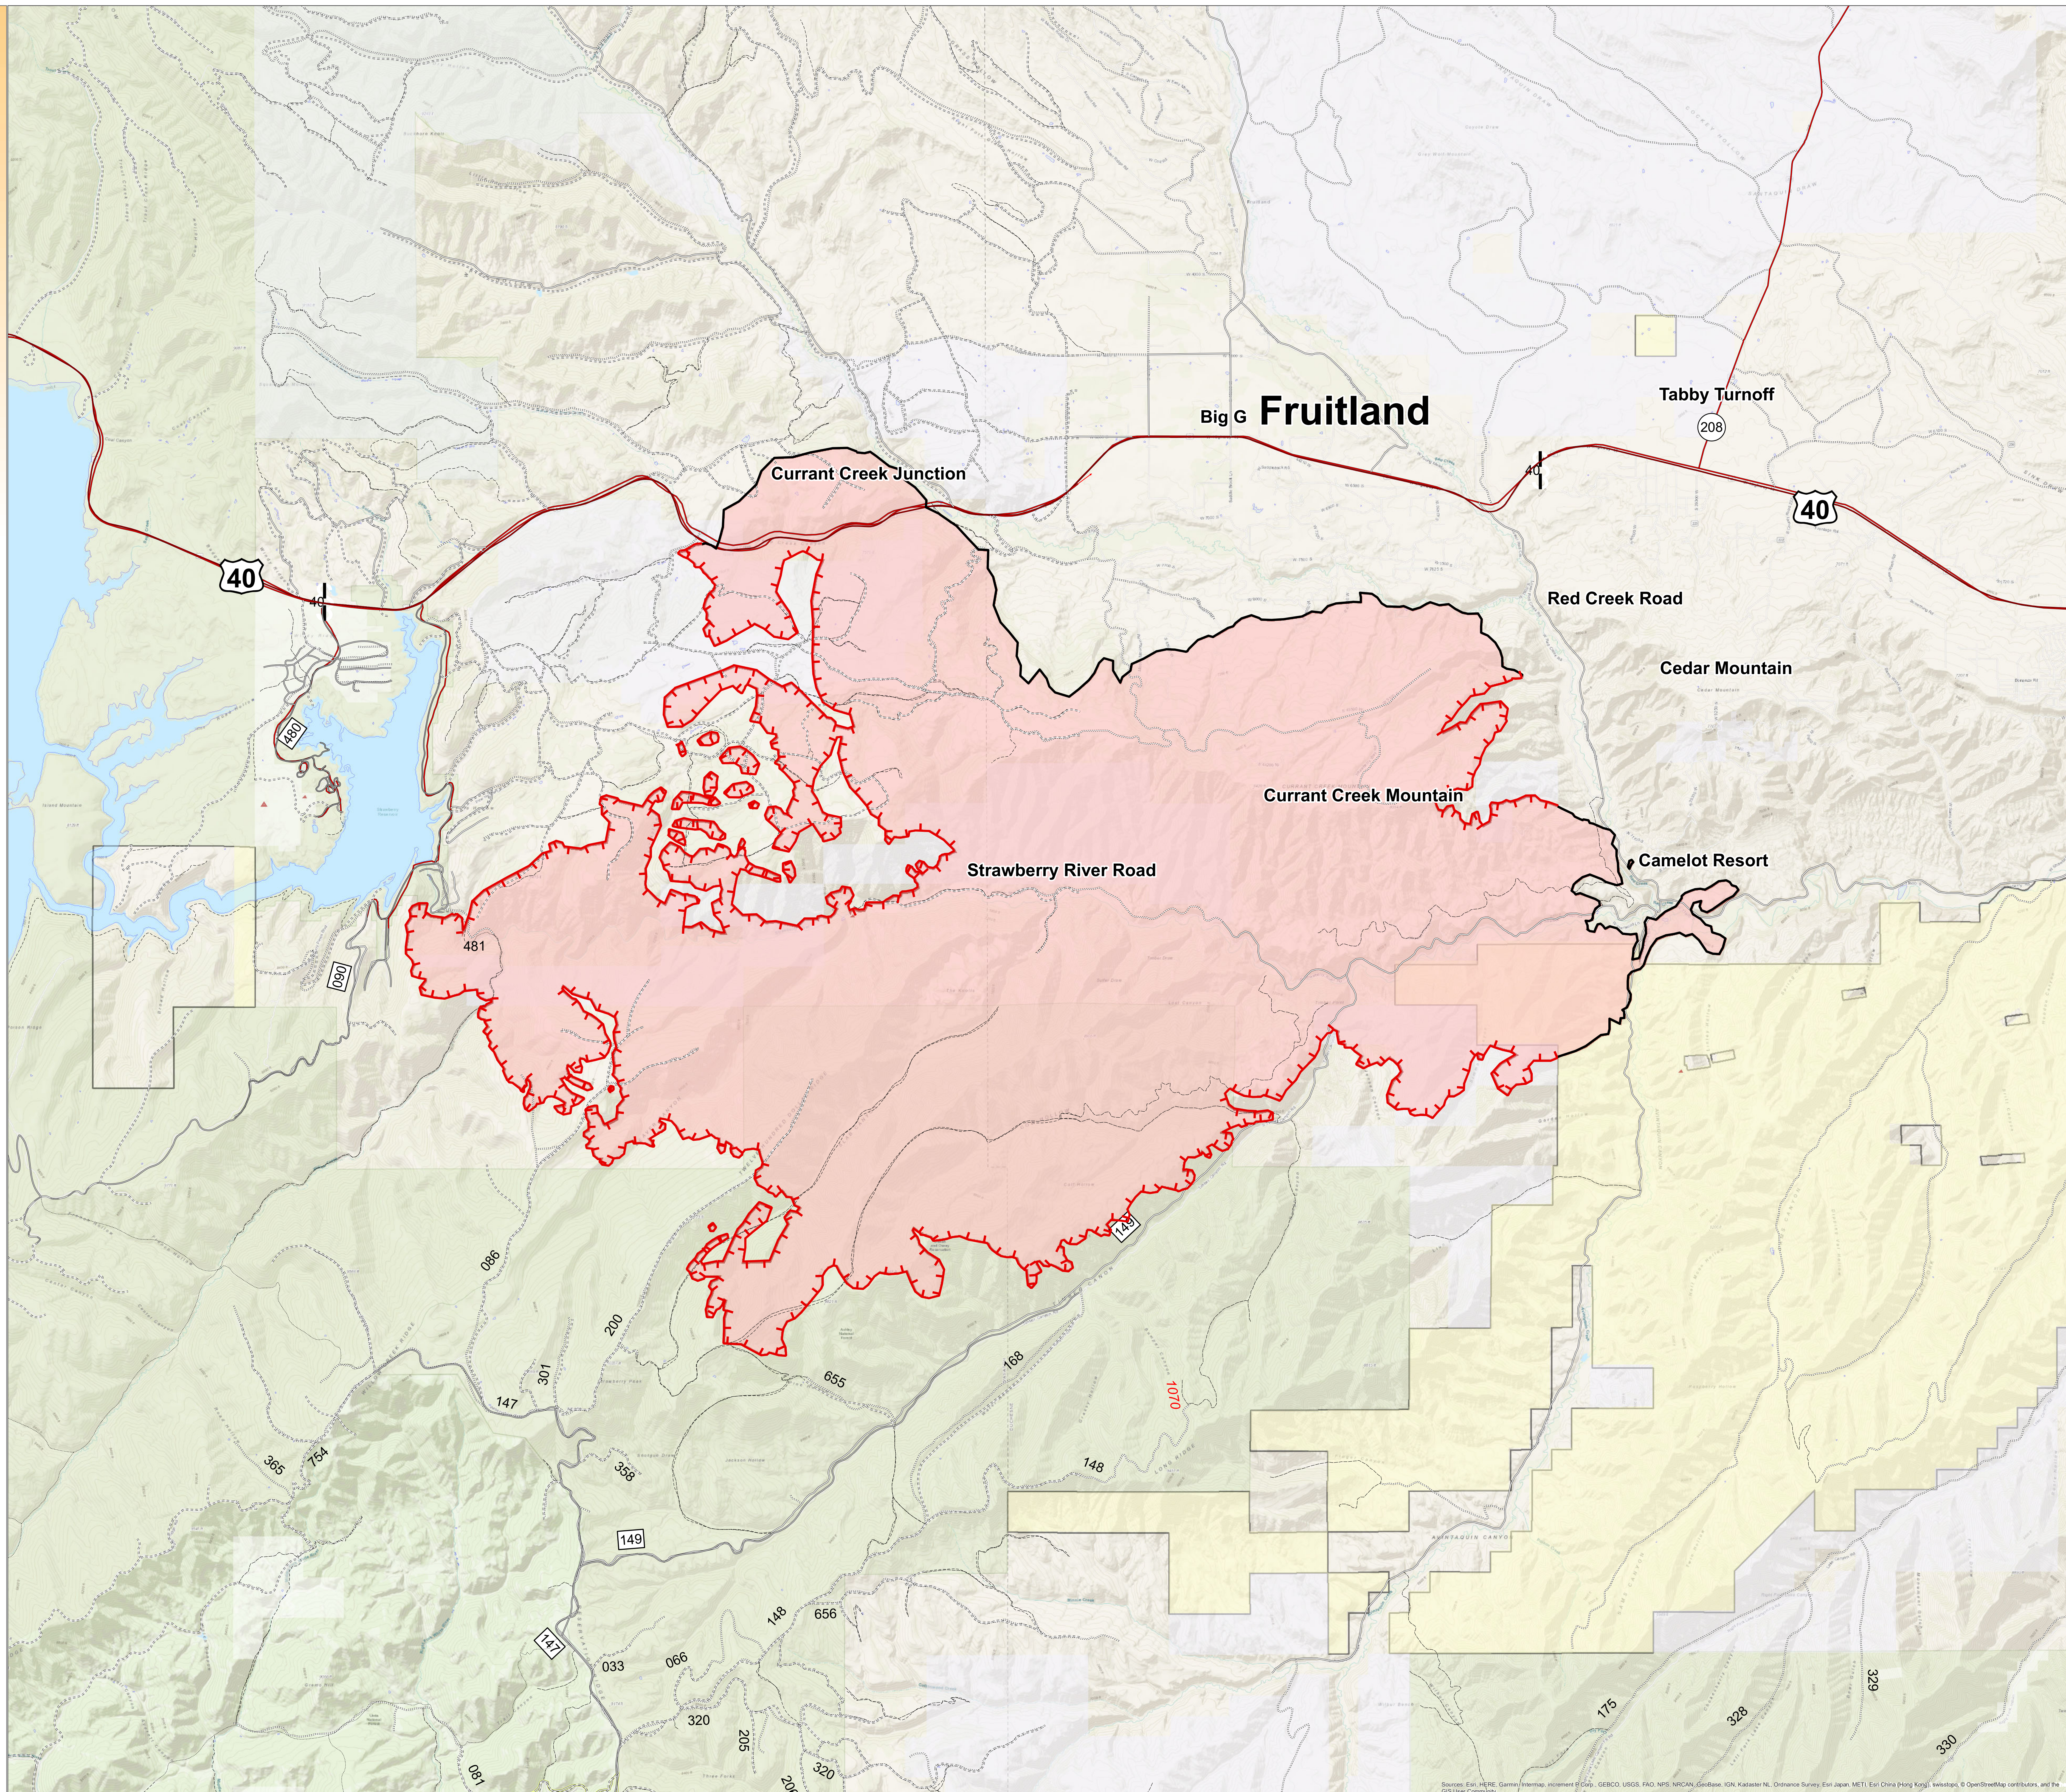

Public Information

Dollar Ridge
07/09/2018
52,068 Acres

Uncontrolled Fire Edge
 Completed Line

Legend

- Fire Perimeter
- Tribal
- BLM
- State

0 2 Miles