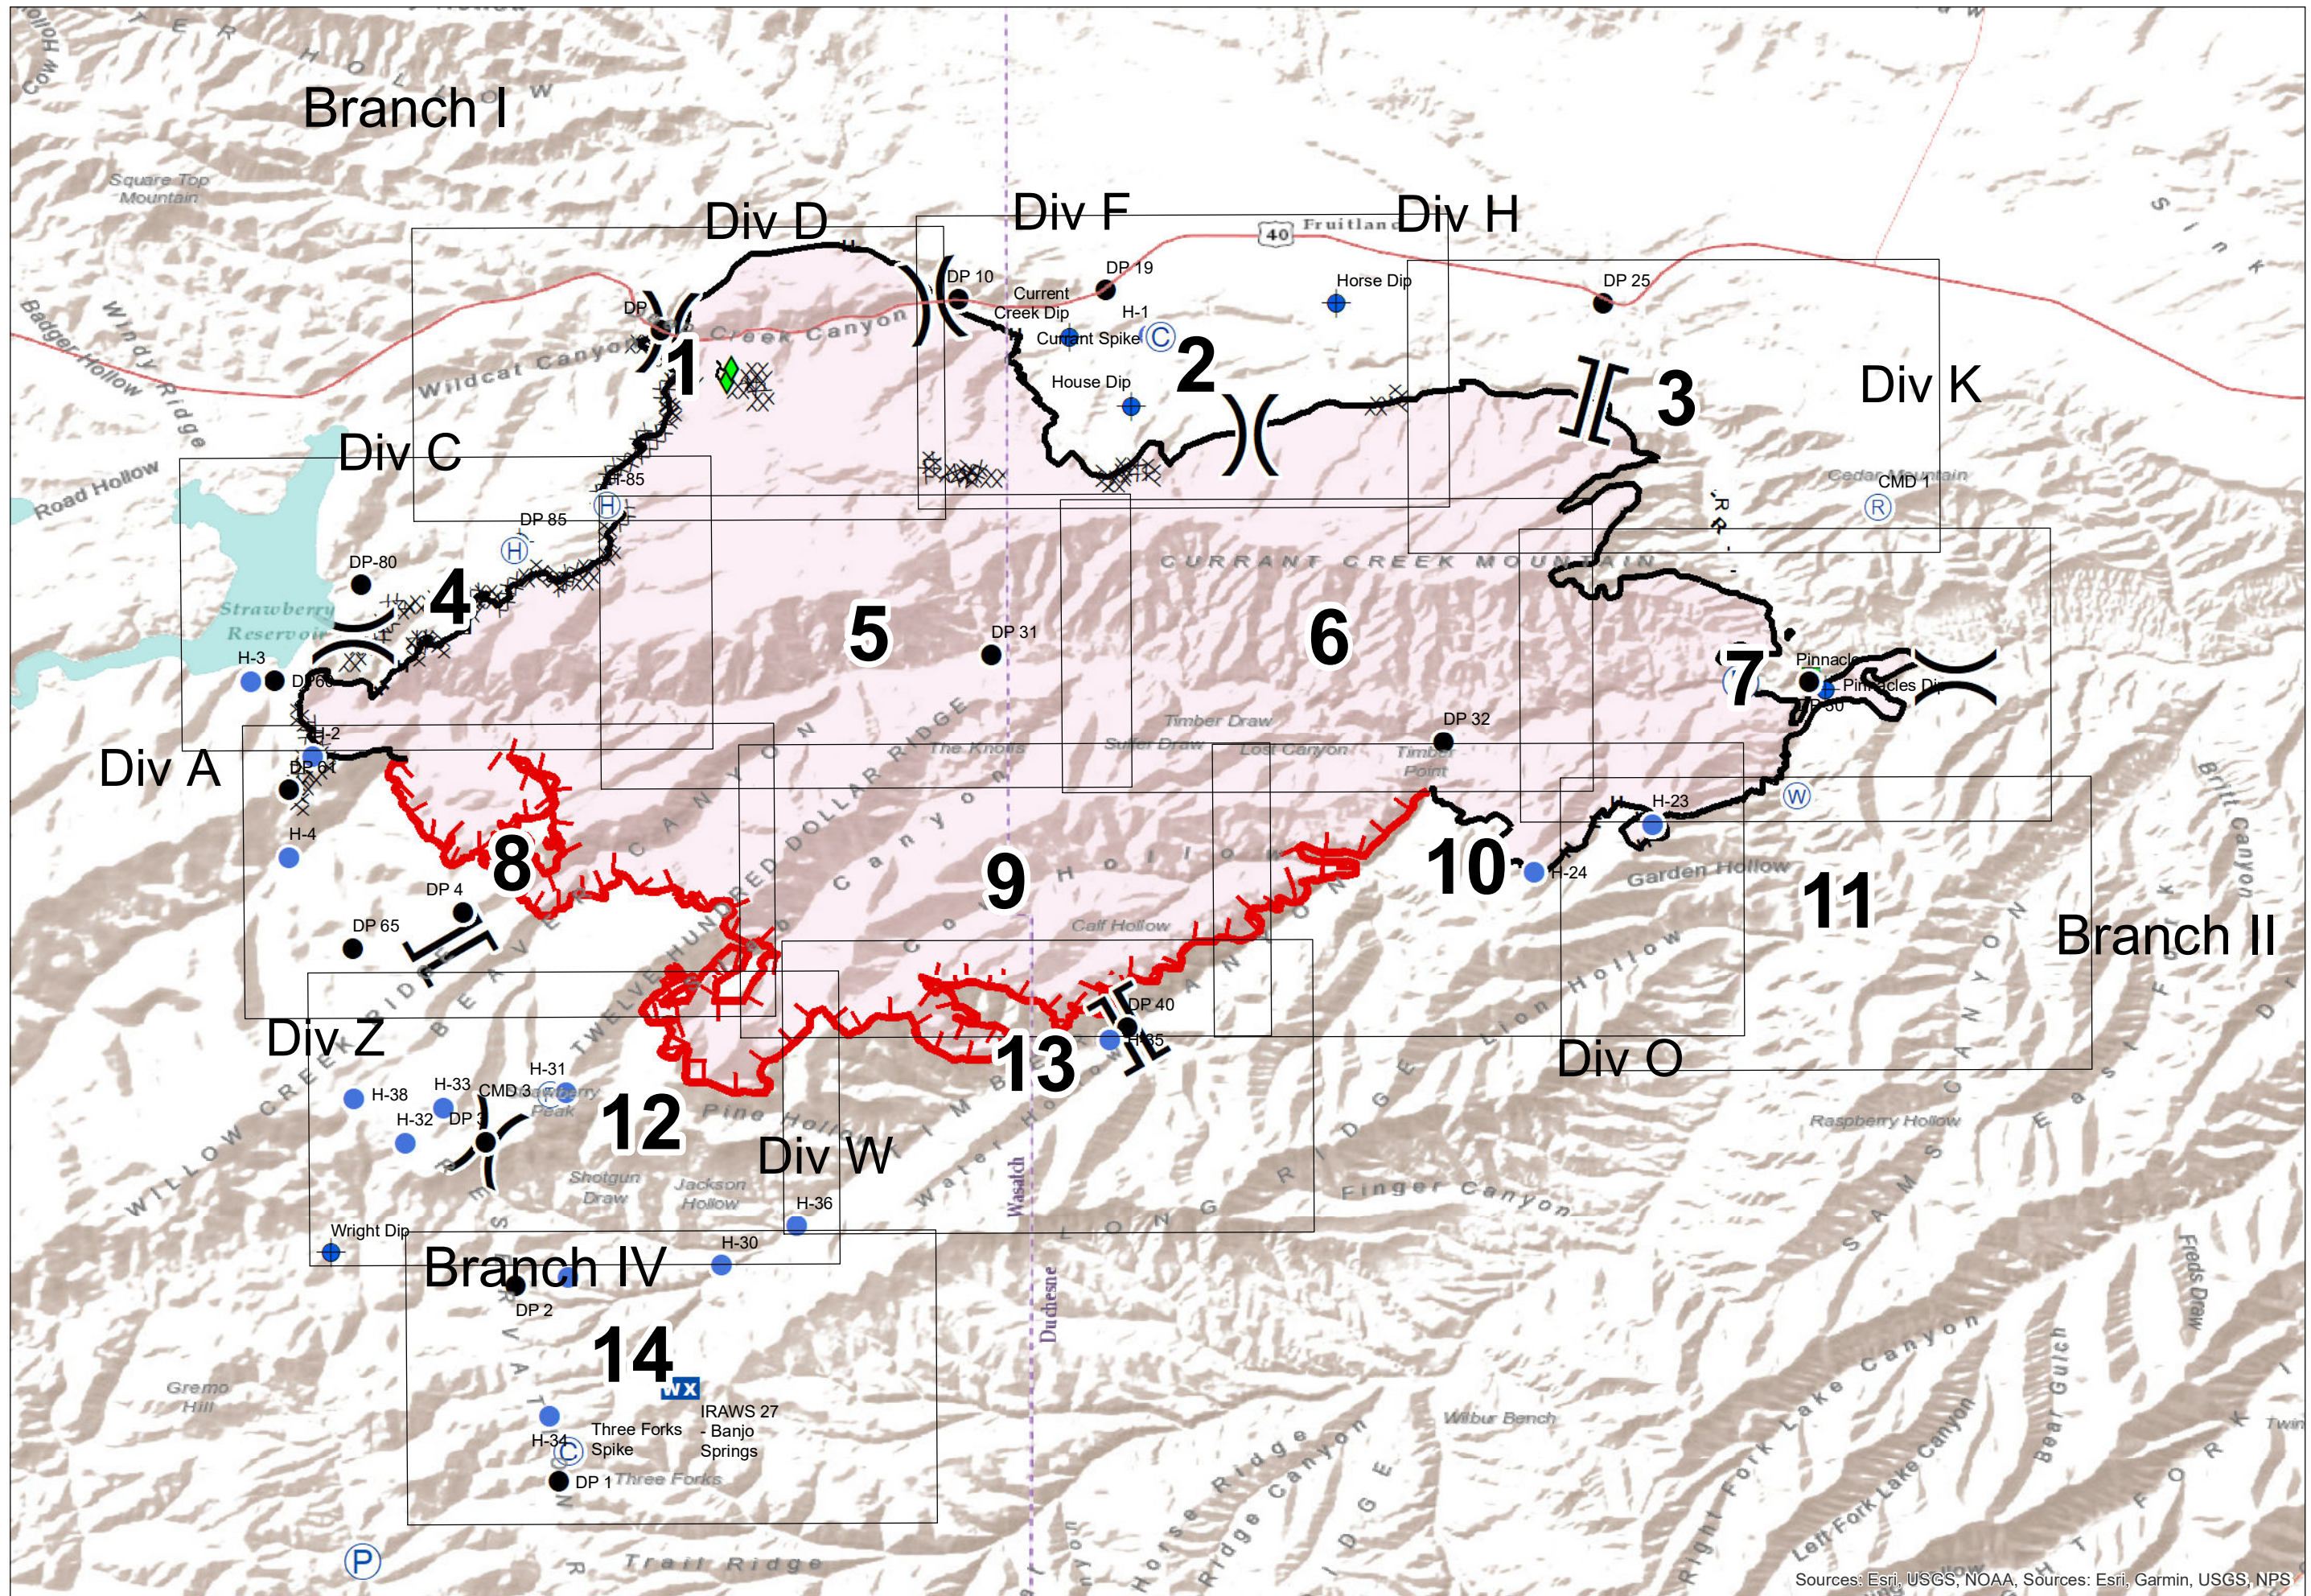

Dollar Ridge

UTNES-200383

IAP Index

July 14, 2018

IR Acres 56,726

Sources: Esri, USGS, NOAA, Sources: Esri, Garmin, USGS, NPS