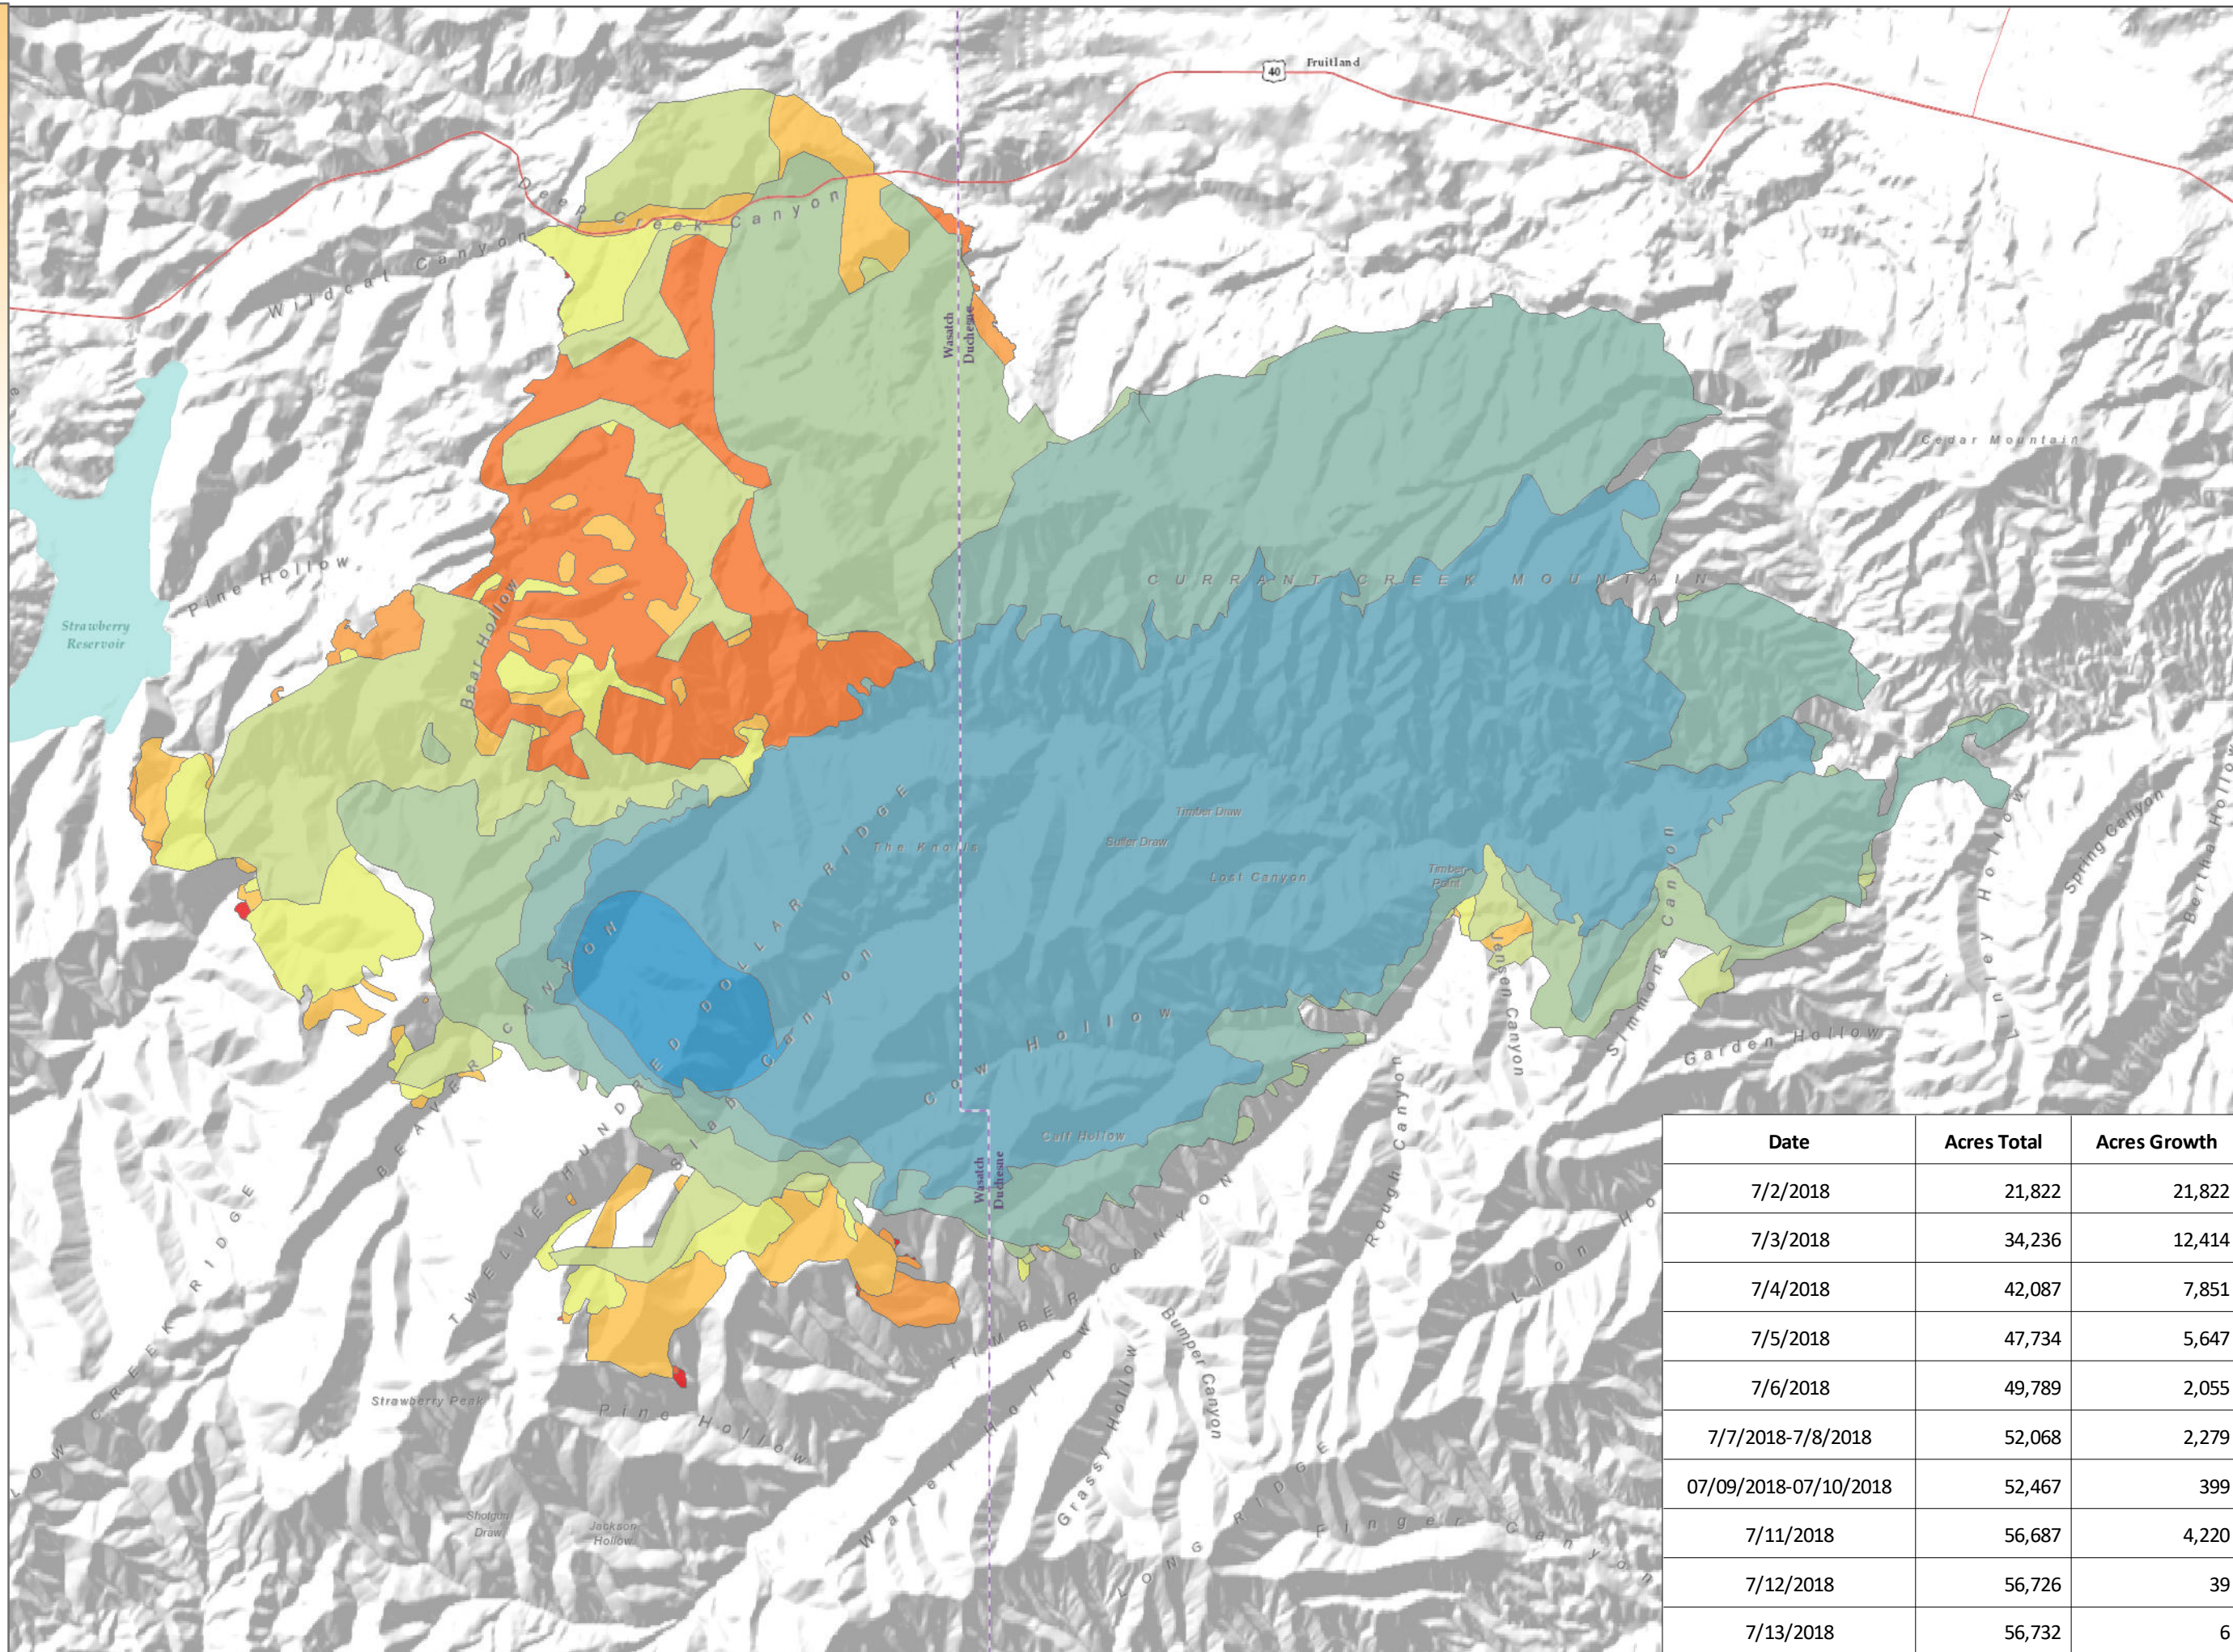

Progression
Dollar Ridge
07/14/2018
56,732 Acres

Date: 7/14/2018
 Time: 7:39:08 AM
 User Name: Lara Kobelt
 Coordinate System: NAD 1983 UTM Zone 12N
 Projection: Transverse Mercator
 Datum: North American 1983
 False Easting: 500,000.0000
 False Northing: 0.0000
 Central Meridian: -111.0000
 Scale Factor: 0.9996
 Latitude Of Origin: 0.0000
 Units: Meter

Date	Acres Total	Acres Growth
7/2/2018	21,822	21,822
7/3/2018	34,236	12,414
7/4/2018	42,087	7,851
7/5/2018	47,734	5,647
7/6/2018	49,789	2,055
7/7/2018-7/8/2018	52,068	2,279
07/09/2018-07/10/2018	52,467	399
7/11/2018	56,687	4,220
7/12/2018	56,726	39
7/13/2018	56,732	6