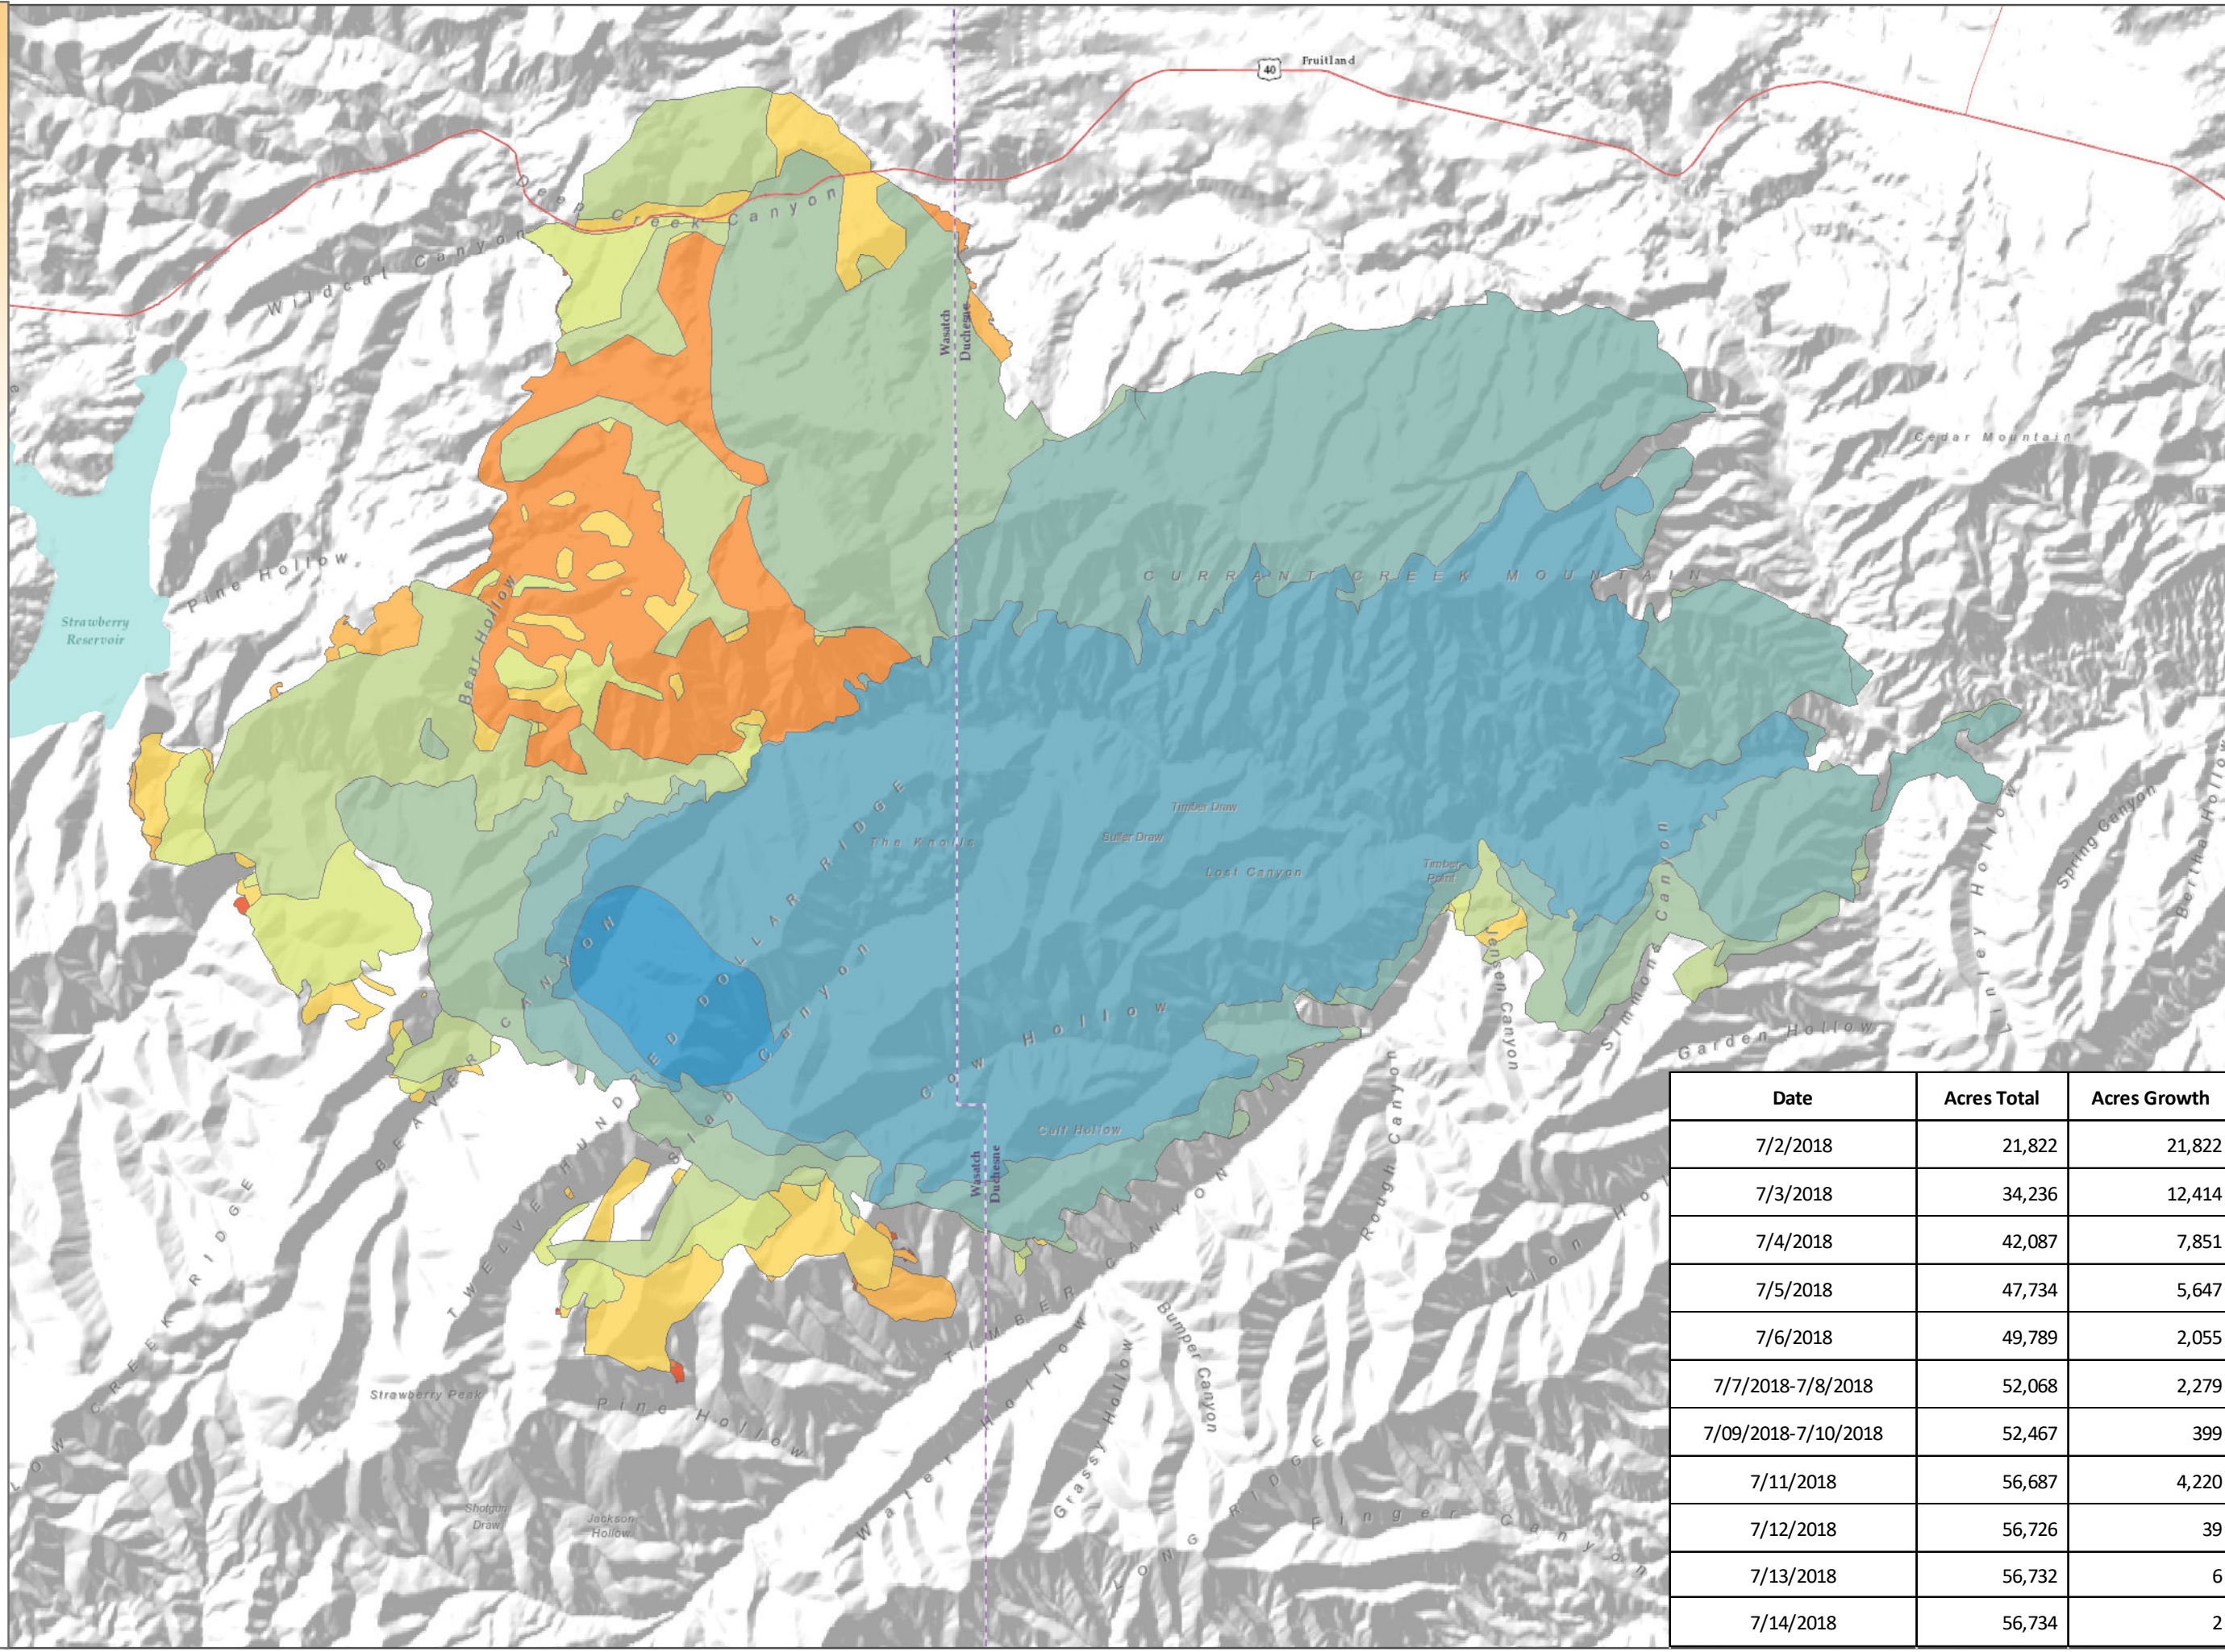

Progression

Dollar Ridge

07/16/2018

IR Acres 56,734

Date: 7/15/2018
 Time: 10:27:23 PM
 User Name: Lara Kobelt
 Coordinate System: NAD 1983 UTM Zone 12N
 Projection: Transverse Mercator
 Datum: North American 1983
 False Easting: 500,000.0000
 False Northing: 0.0000
 Central Meridian: -111.0000
 Scale Factor: 0.9996
 Latitude Of Origin: 0.0000
 Units: Meter

Date	Acres Total	Acres Growth
7/2/2018	21,822	21,822
7/3/2018	34,236	12,414
7/4/2018	42,087	7,851
7/5/2018	47,734	5,647
7/6/2018	49,789	2,055
7/7/2018-7/8/2018	52,068	2,279
7/09/2018-7/10/2018	52,467	399
7/11/2018	56,687	4,220
7/12/2018	56,726	39
7/13/2018	56,732	6
7/14/2018	56,734	2