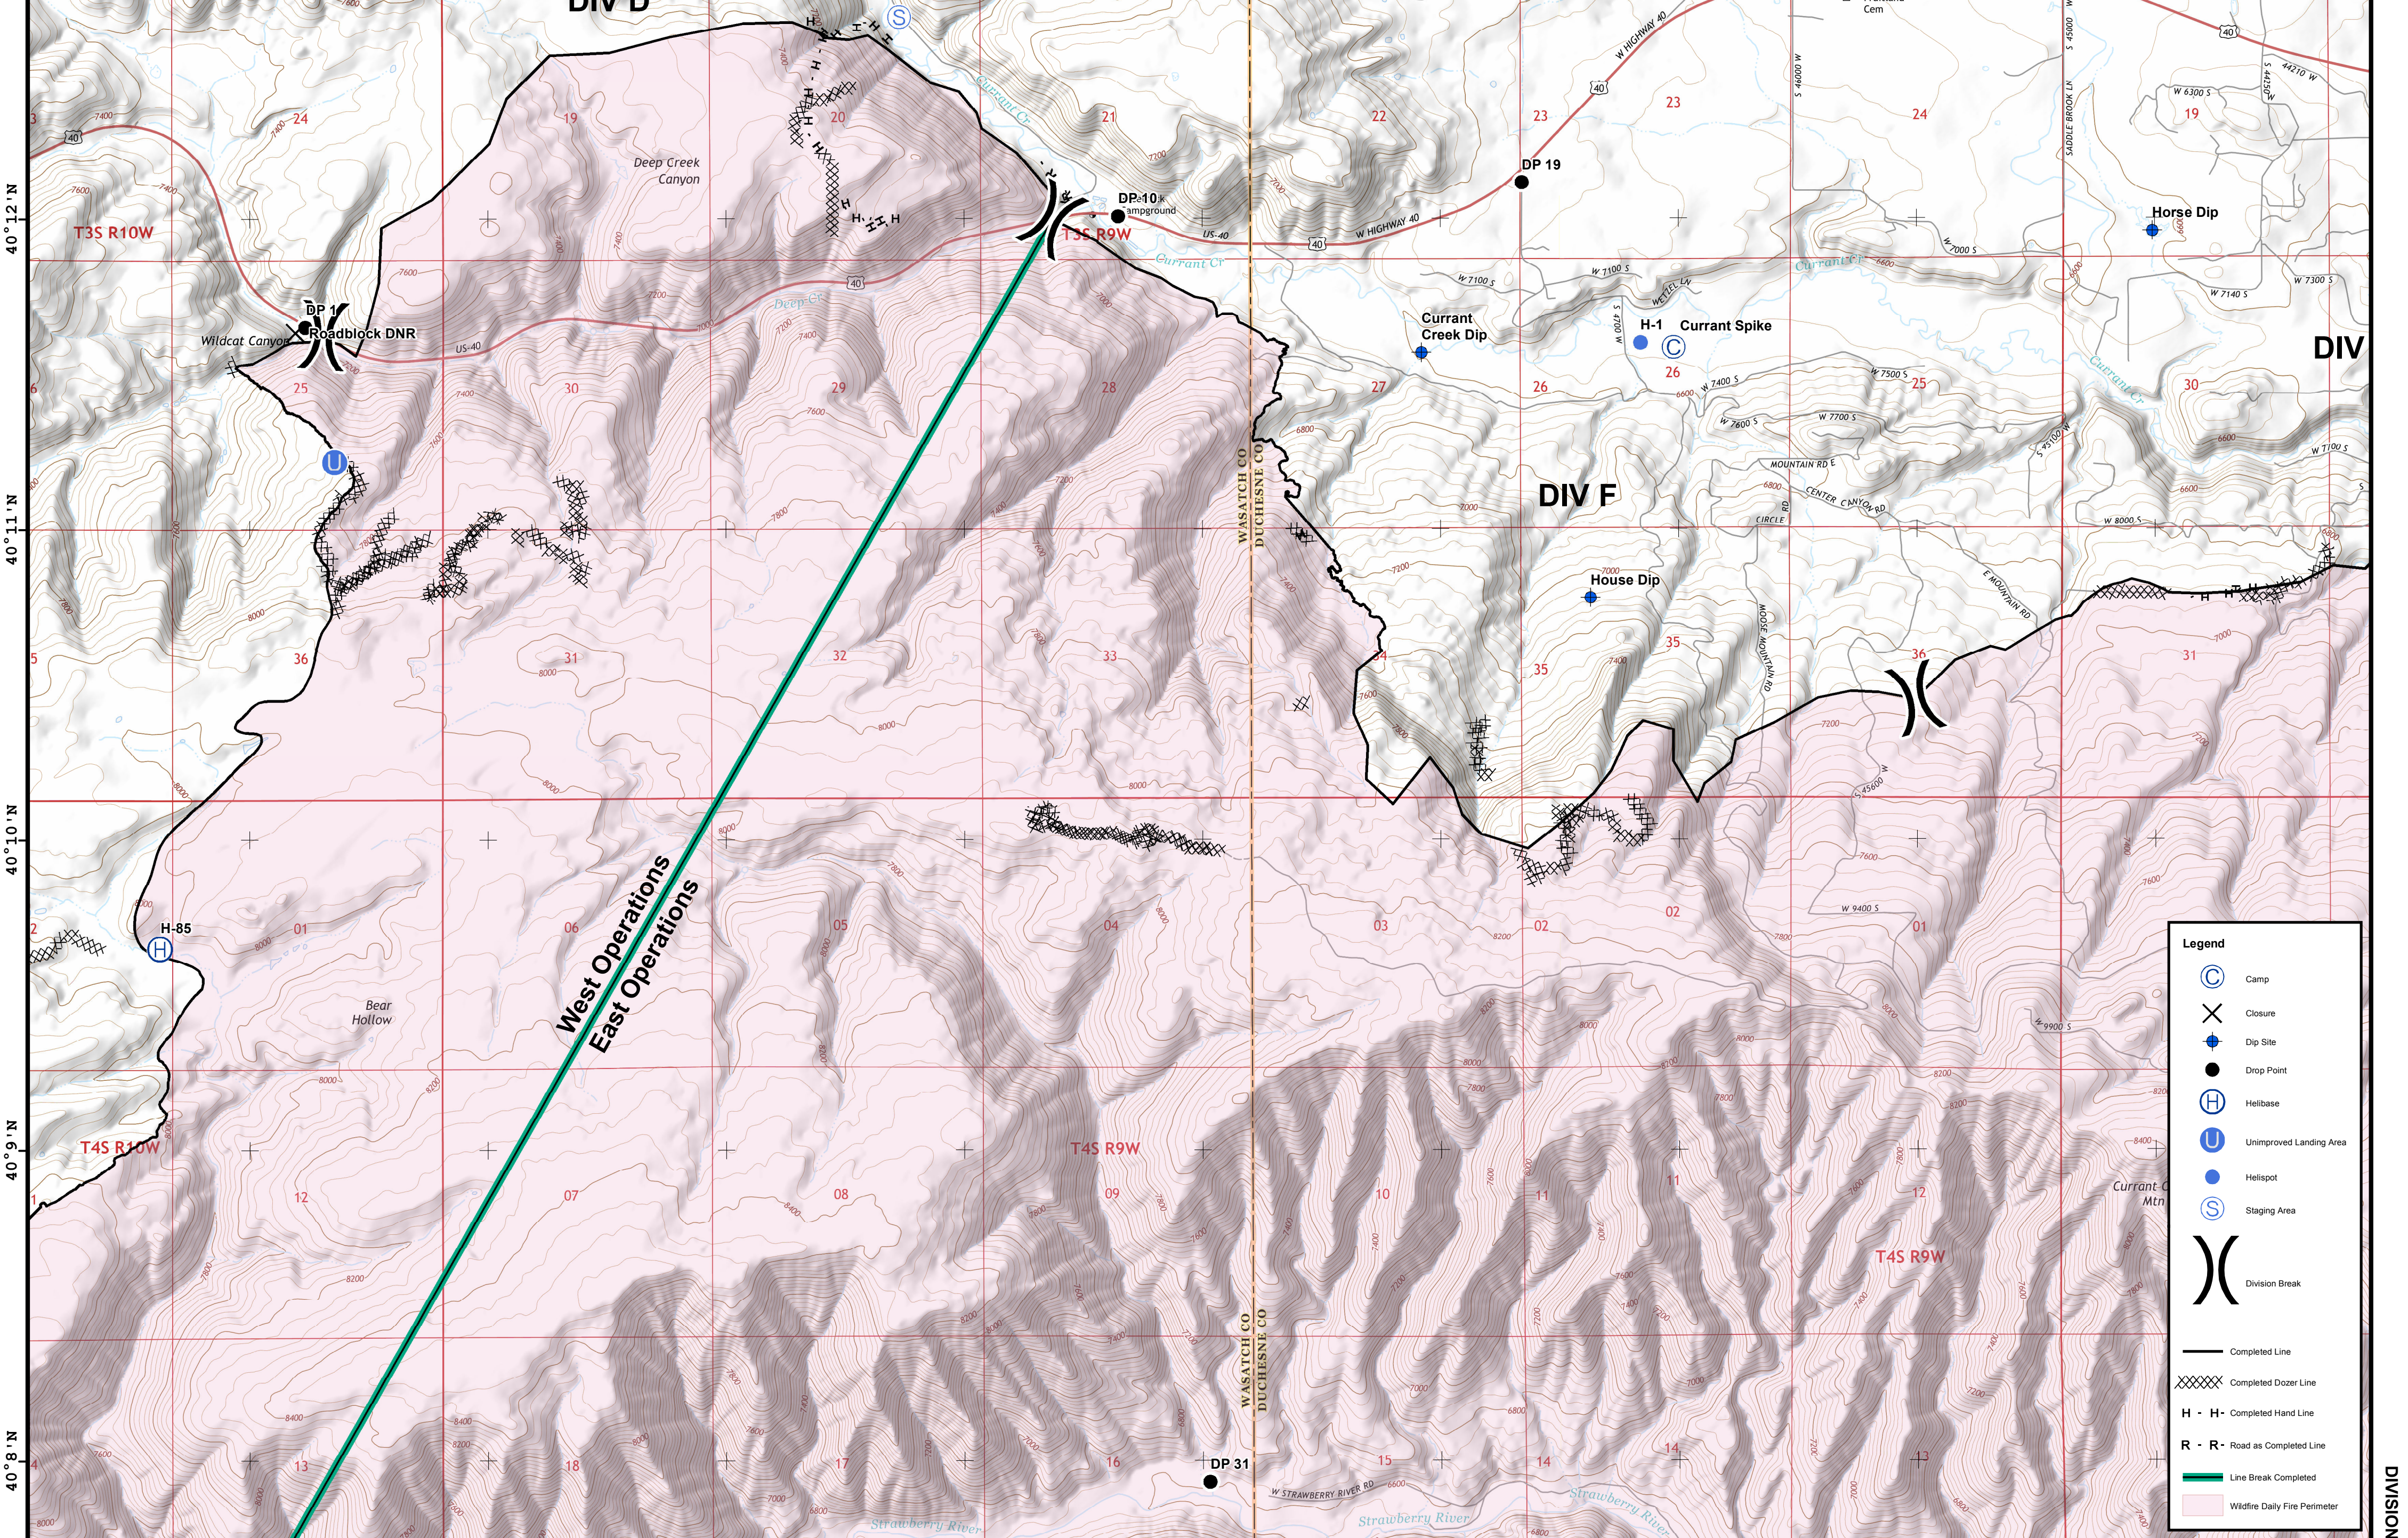

110°58'W 110°57'W 110°56'W 110°55'W 110°54'W 110°53'W 110°52'W 110°51'W 110°50'W

Dollar Ridge
 UT-NES-200383
 07/18/2018 day shift
 56,734 acres
 as of 07/14/2018, 22:08 Hrs

Team 5

Coordinate System: NAD 1983 UTM Zone 12N
Map Scale: 1:24,000, 1 inch = 2,000 feet