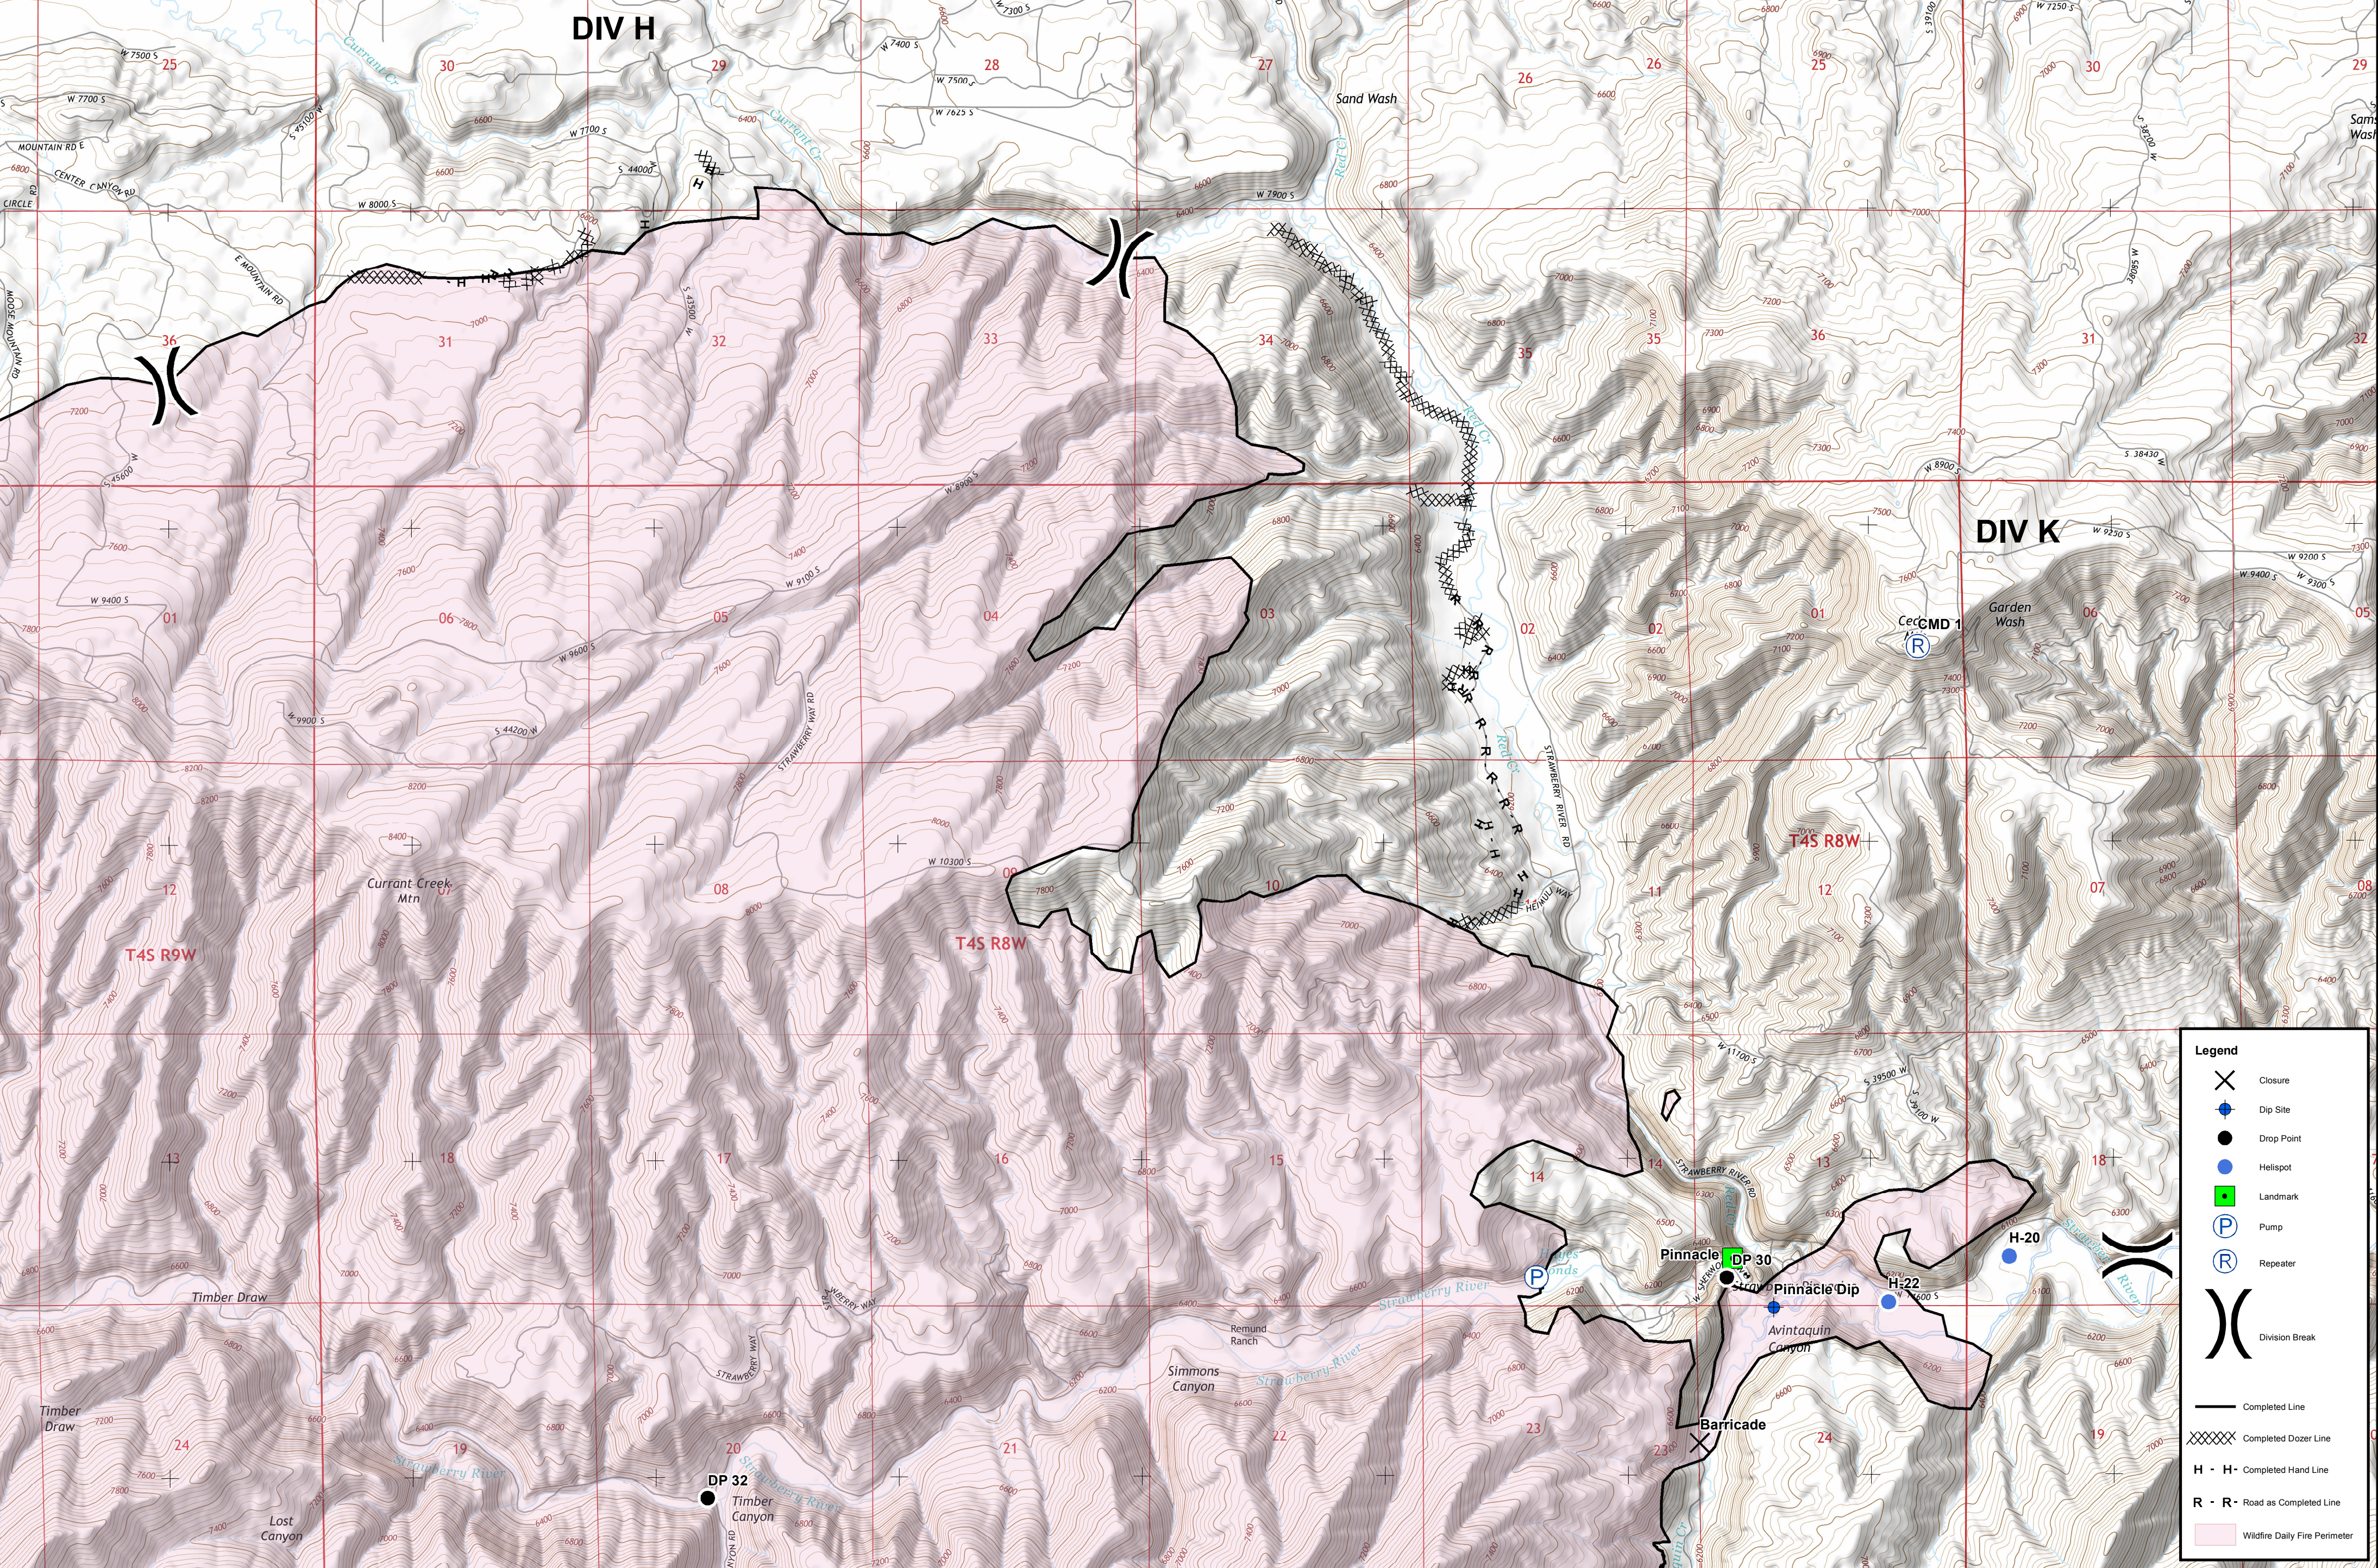

110°51'W 110°50'W 110°49'W 110°48'W 110°47'W 110°46'W 110°45'W 110°44'W 110°43'W 110°42'W

40°12'N  
40°11'N  
40°10'N  
40°9'N  
40°8'N  
40°7'N

**DIVISION H/K**

**Dollar Ridge**  
UT-NES-200383  
07/18/2018 day shift  
56,734 acres  
as of 07/14/2018, 22:08 Hrs

**Team 5**

**Coordinate System:** NAD 1983 UTM Zone 12N  
**Map Scale:** 1:24,000, 1 inch = 2,000 feet