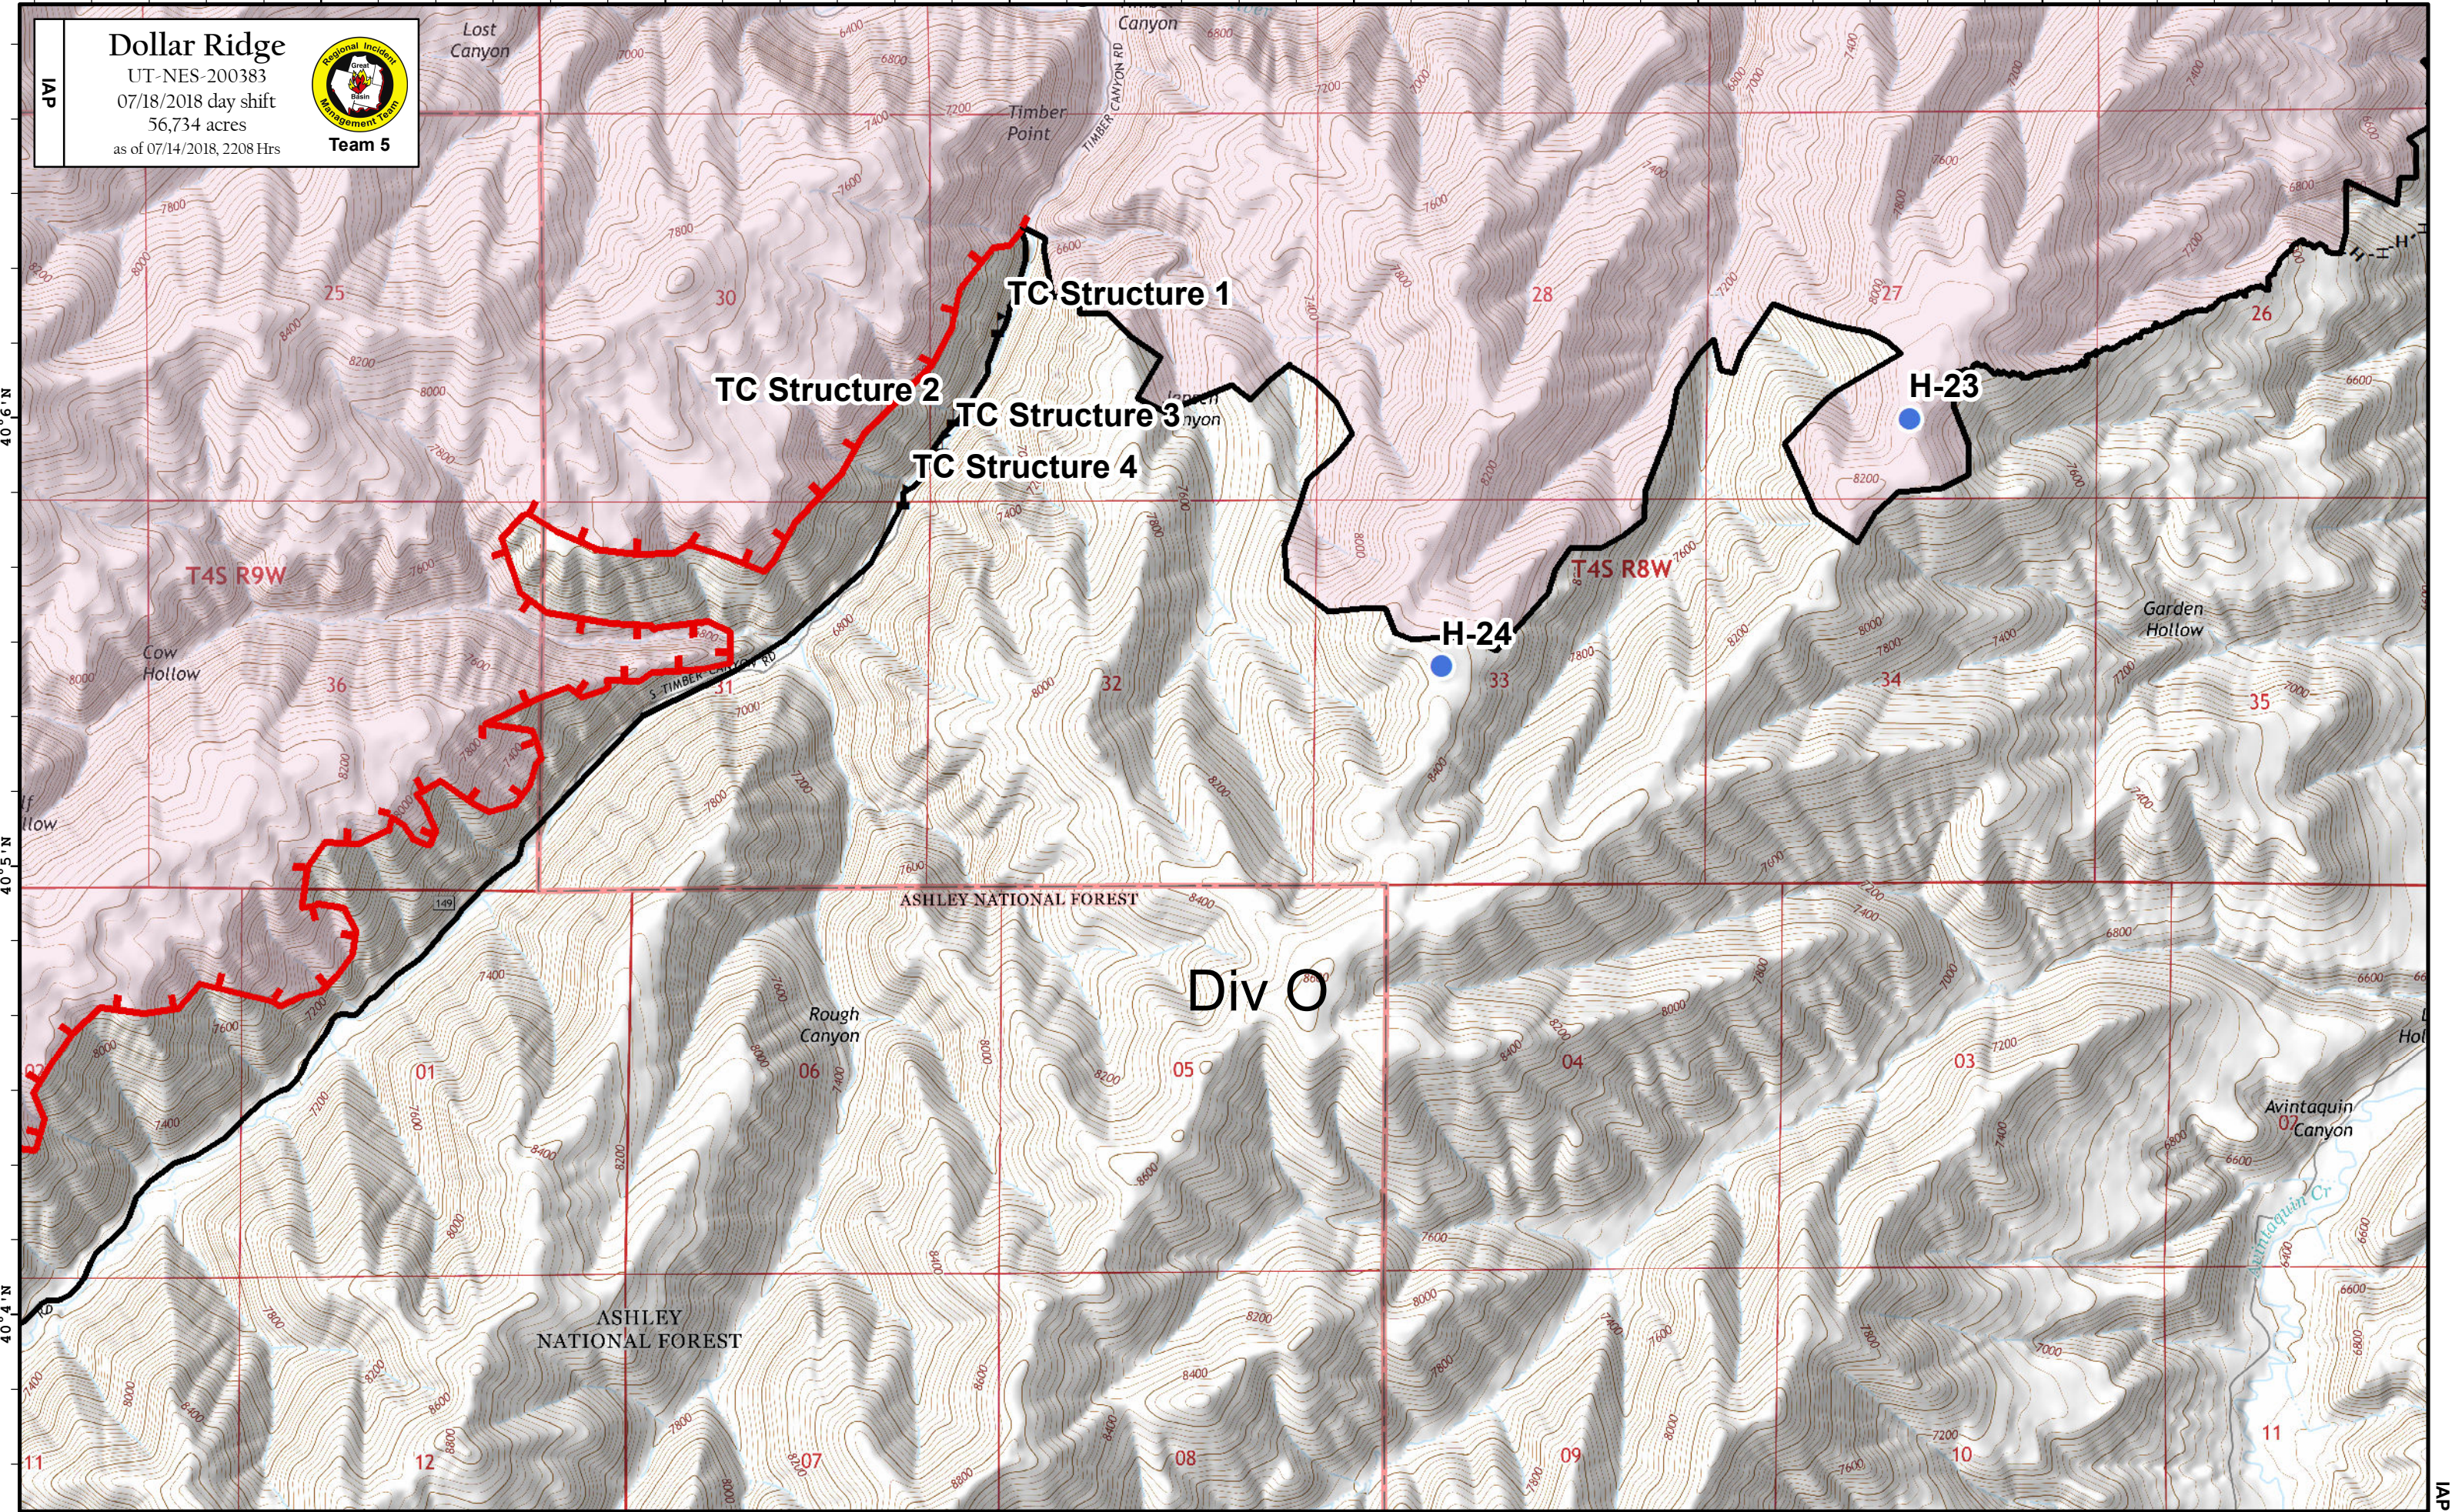

110°51'W 110°50'W 110°49'W 110°48'W 110°47'W 110°46'W 110°45'W

Dollar Ridge
 UT-NES-200383
 07/18/2018 day shift
 56,734 acres
 as of 07/14/2018, 2208 Hrs

Team 5

▲ **Coordinate System:** NAD 1983 UTM Zone 12N
 NORTH **Map Scale:** 1:24,000, 1 inch = 2,000 feet

Admin
 7/17/2018, 22:02 Hrs