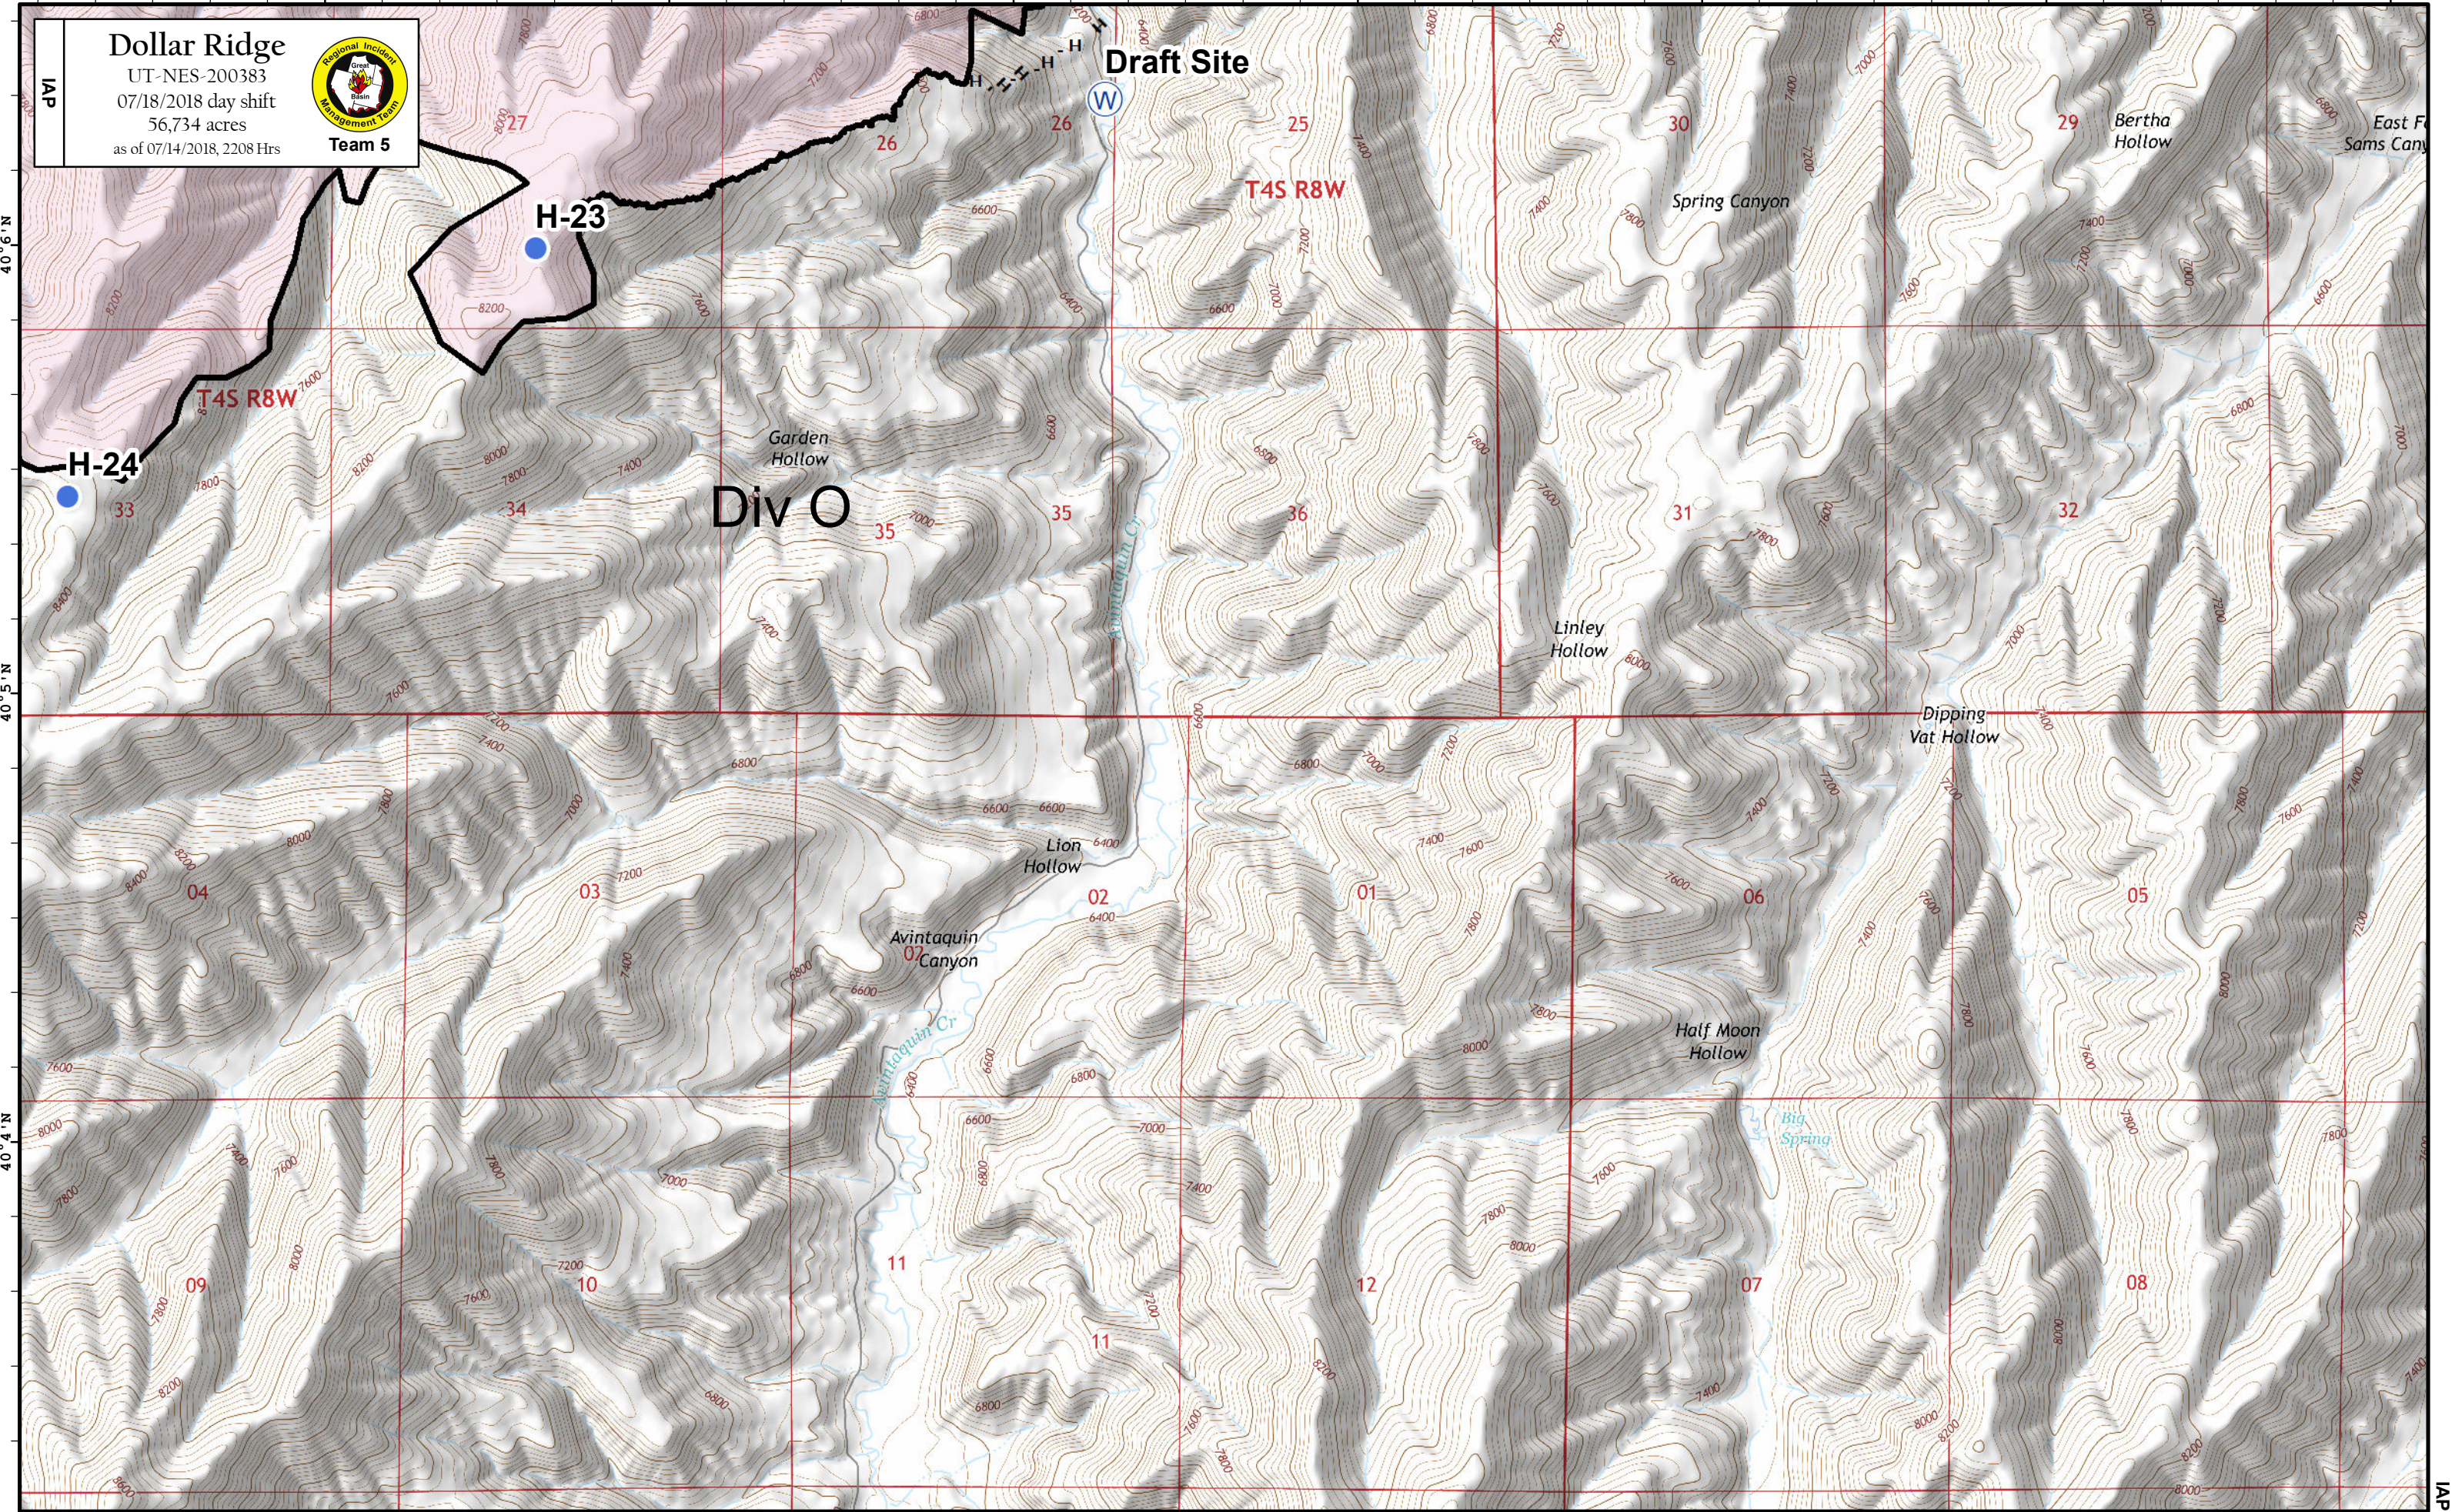

110°47'W 110°46'W 110°45'W 110°44'W 110°43'W 110°42'W 110°41'W

Dollar Ridge
 UT-NES-200383
 07/18/2018 day shift
 56,734 acres
 as of 07/14/2018, 2208 Hrs

Team 5

Admin
 7/17/2018, 22:02 Hrs