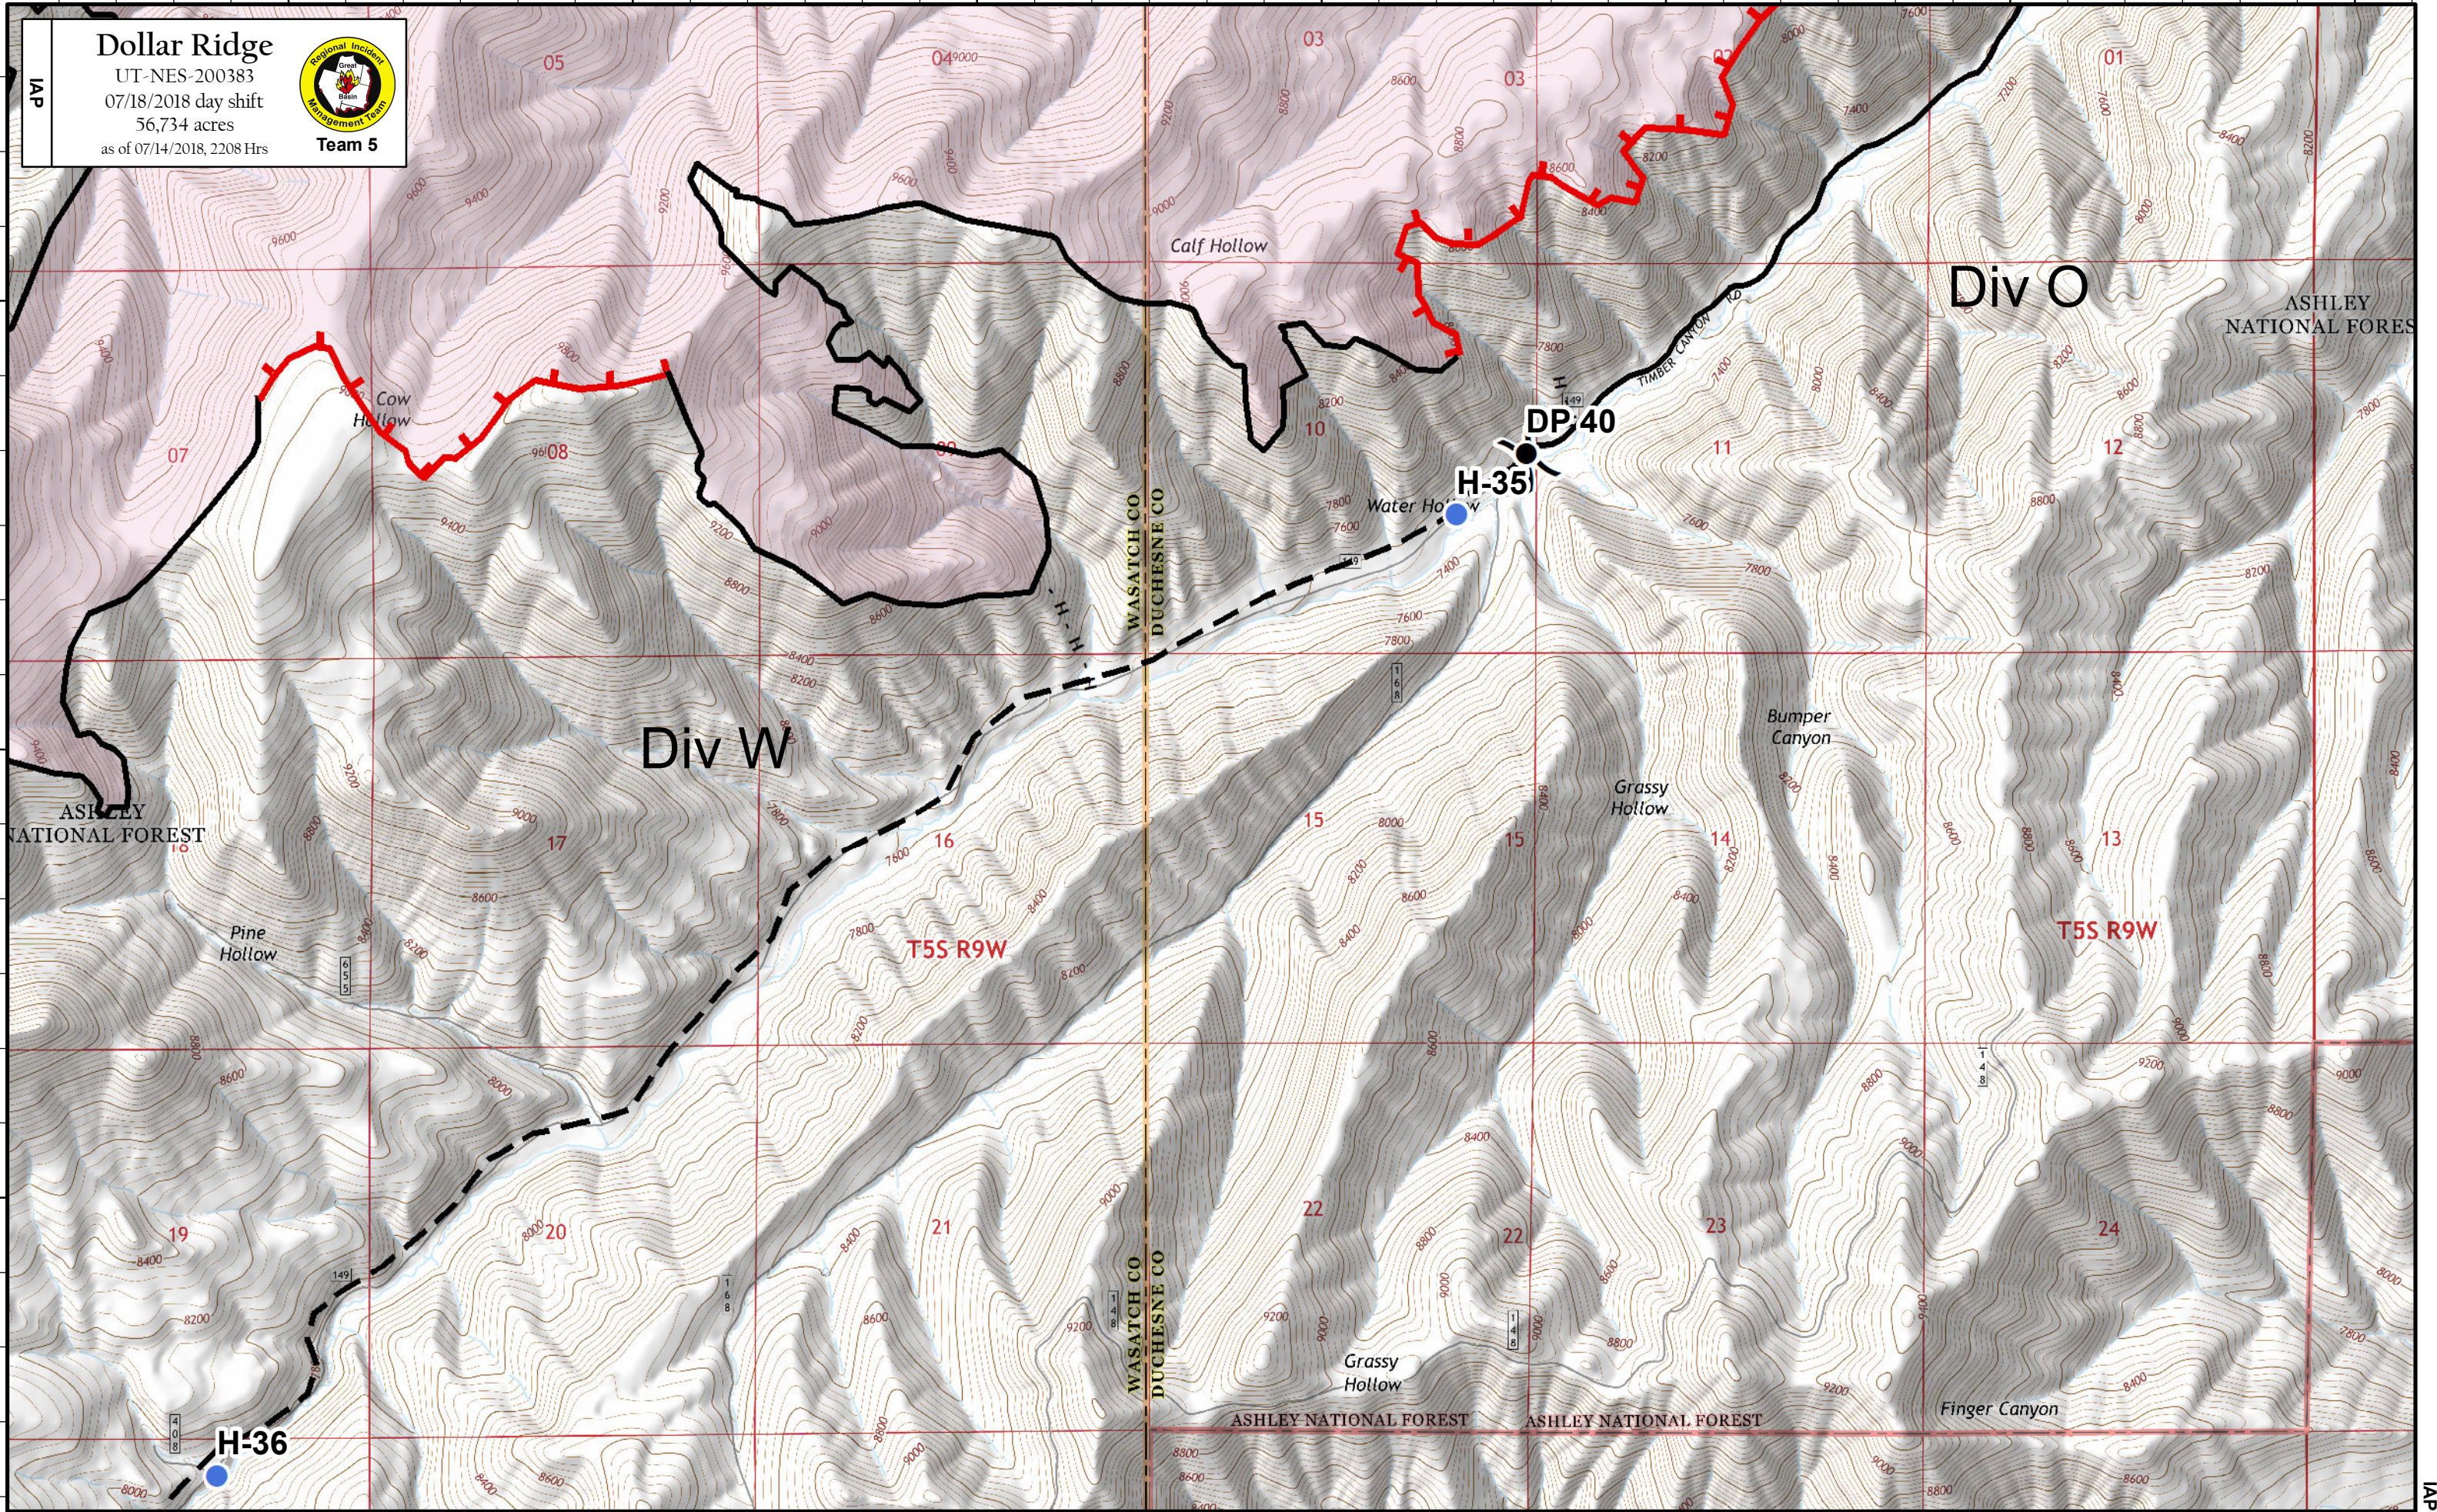

110°56'W 110°55'W 110°54'W 110°53'W 110°52'W 110°51'W 110°50'W

Dollar Ridge
 UT-NES-200383
 07/18/2018 day shift
 56,734 acres
 as of 07/14/2018, 2208 Hrs

Team 5

40°4'N

40°3'N

40°2'N

Coordinate System: NAD 1983 UTM Zone 12N
Map Scale: 1:24,000, 1 inch = 2,000 feet

Admin
 7/17/2018, 22:03 Hrs

IAP