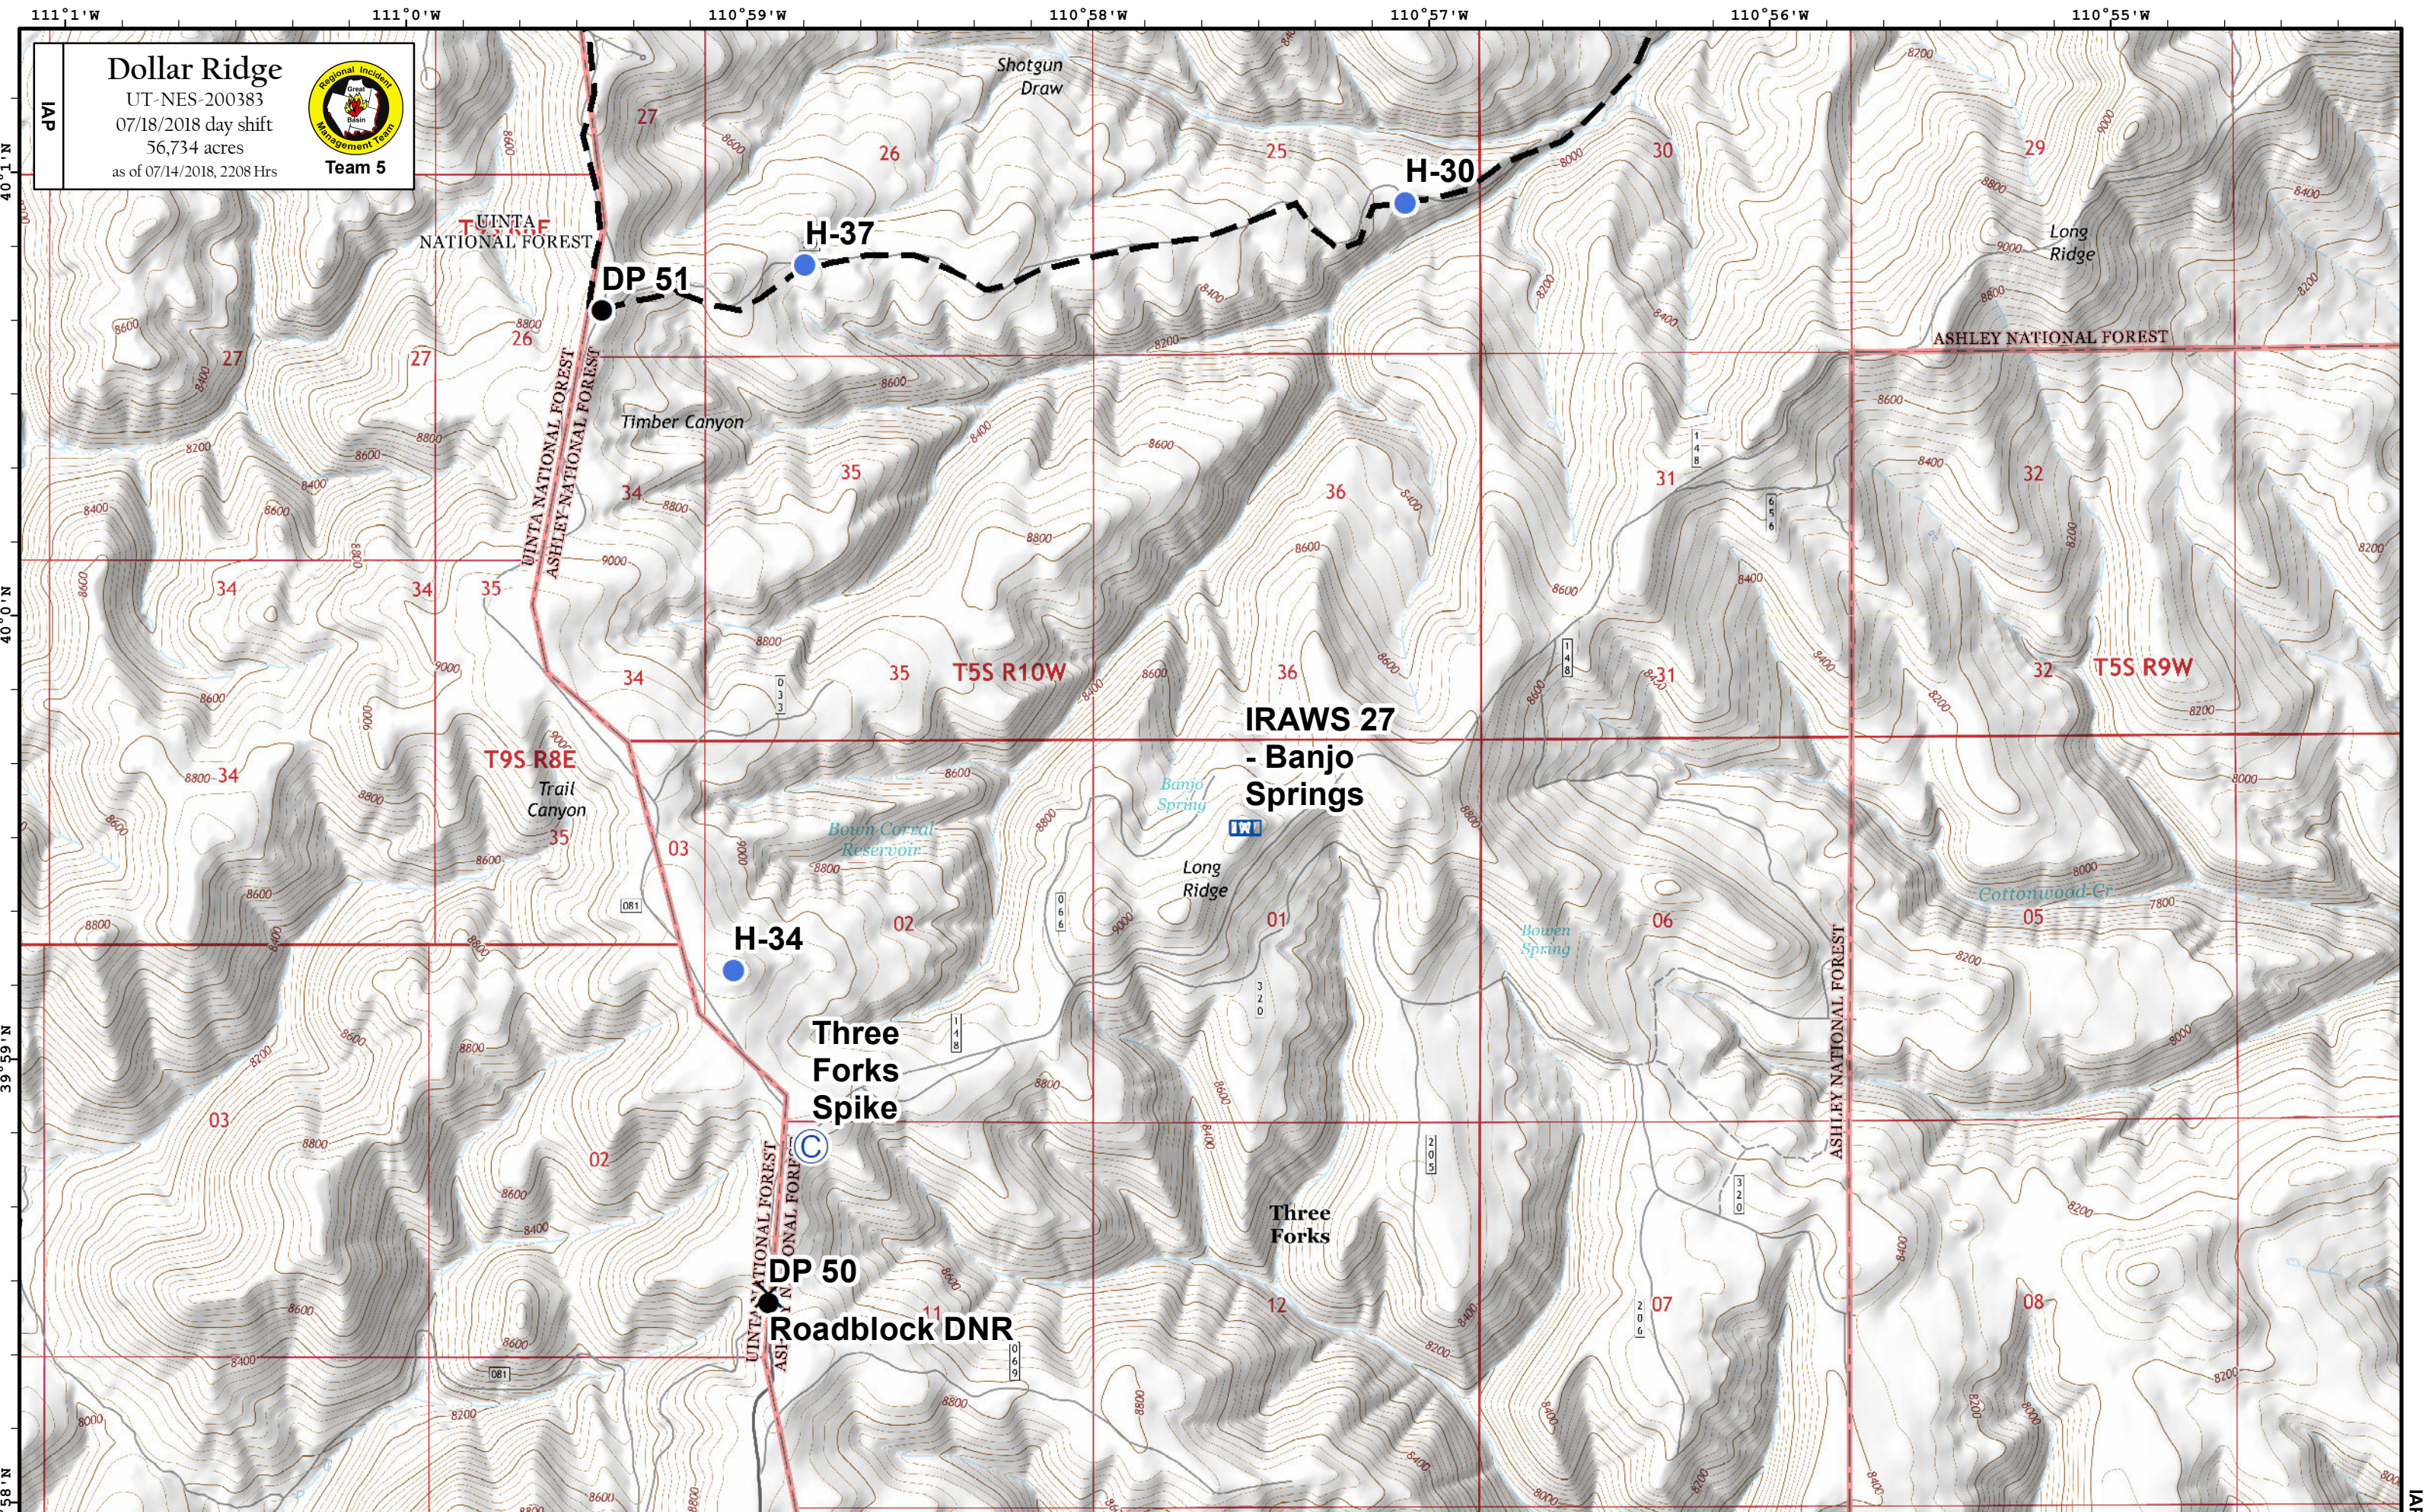

Dollar Ridge
UT-NES-200383
07/18/2018 day shift
56,734 acres
as of 07/14/2018, 2208 Hrs

Coordinate System: NAD 1983 UTM Zone 12N
Map Scale: 1:24,000, 1 inch = 2,000 feet

Admin
7/17/2018, 22:03 Hrs