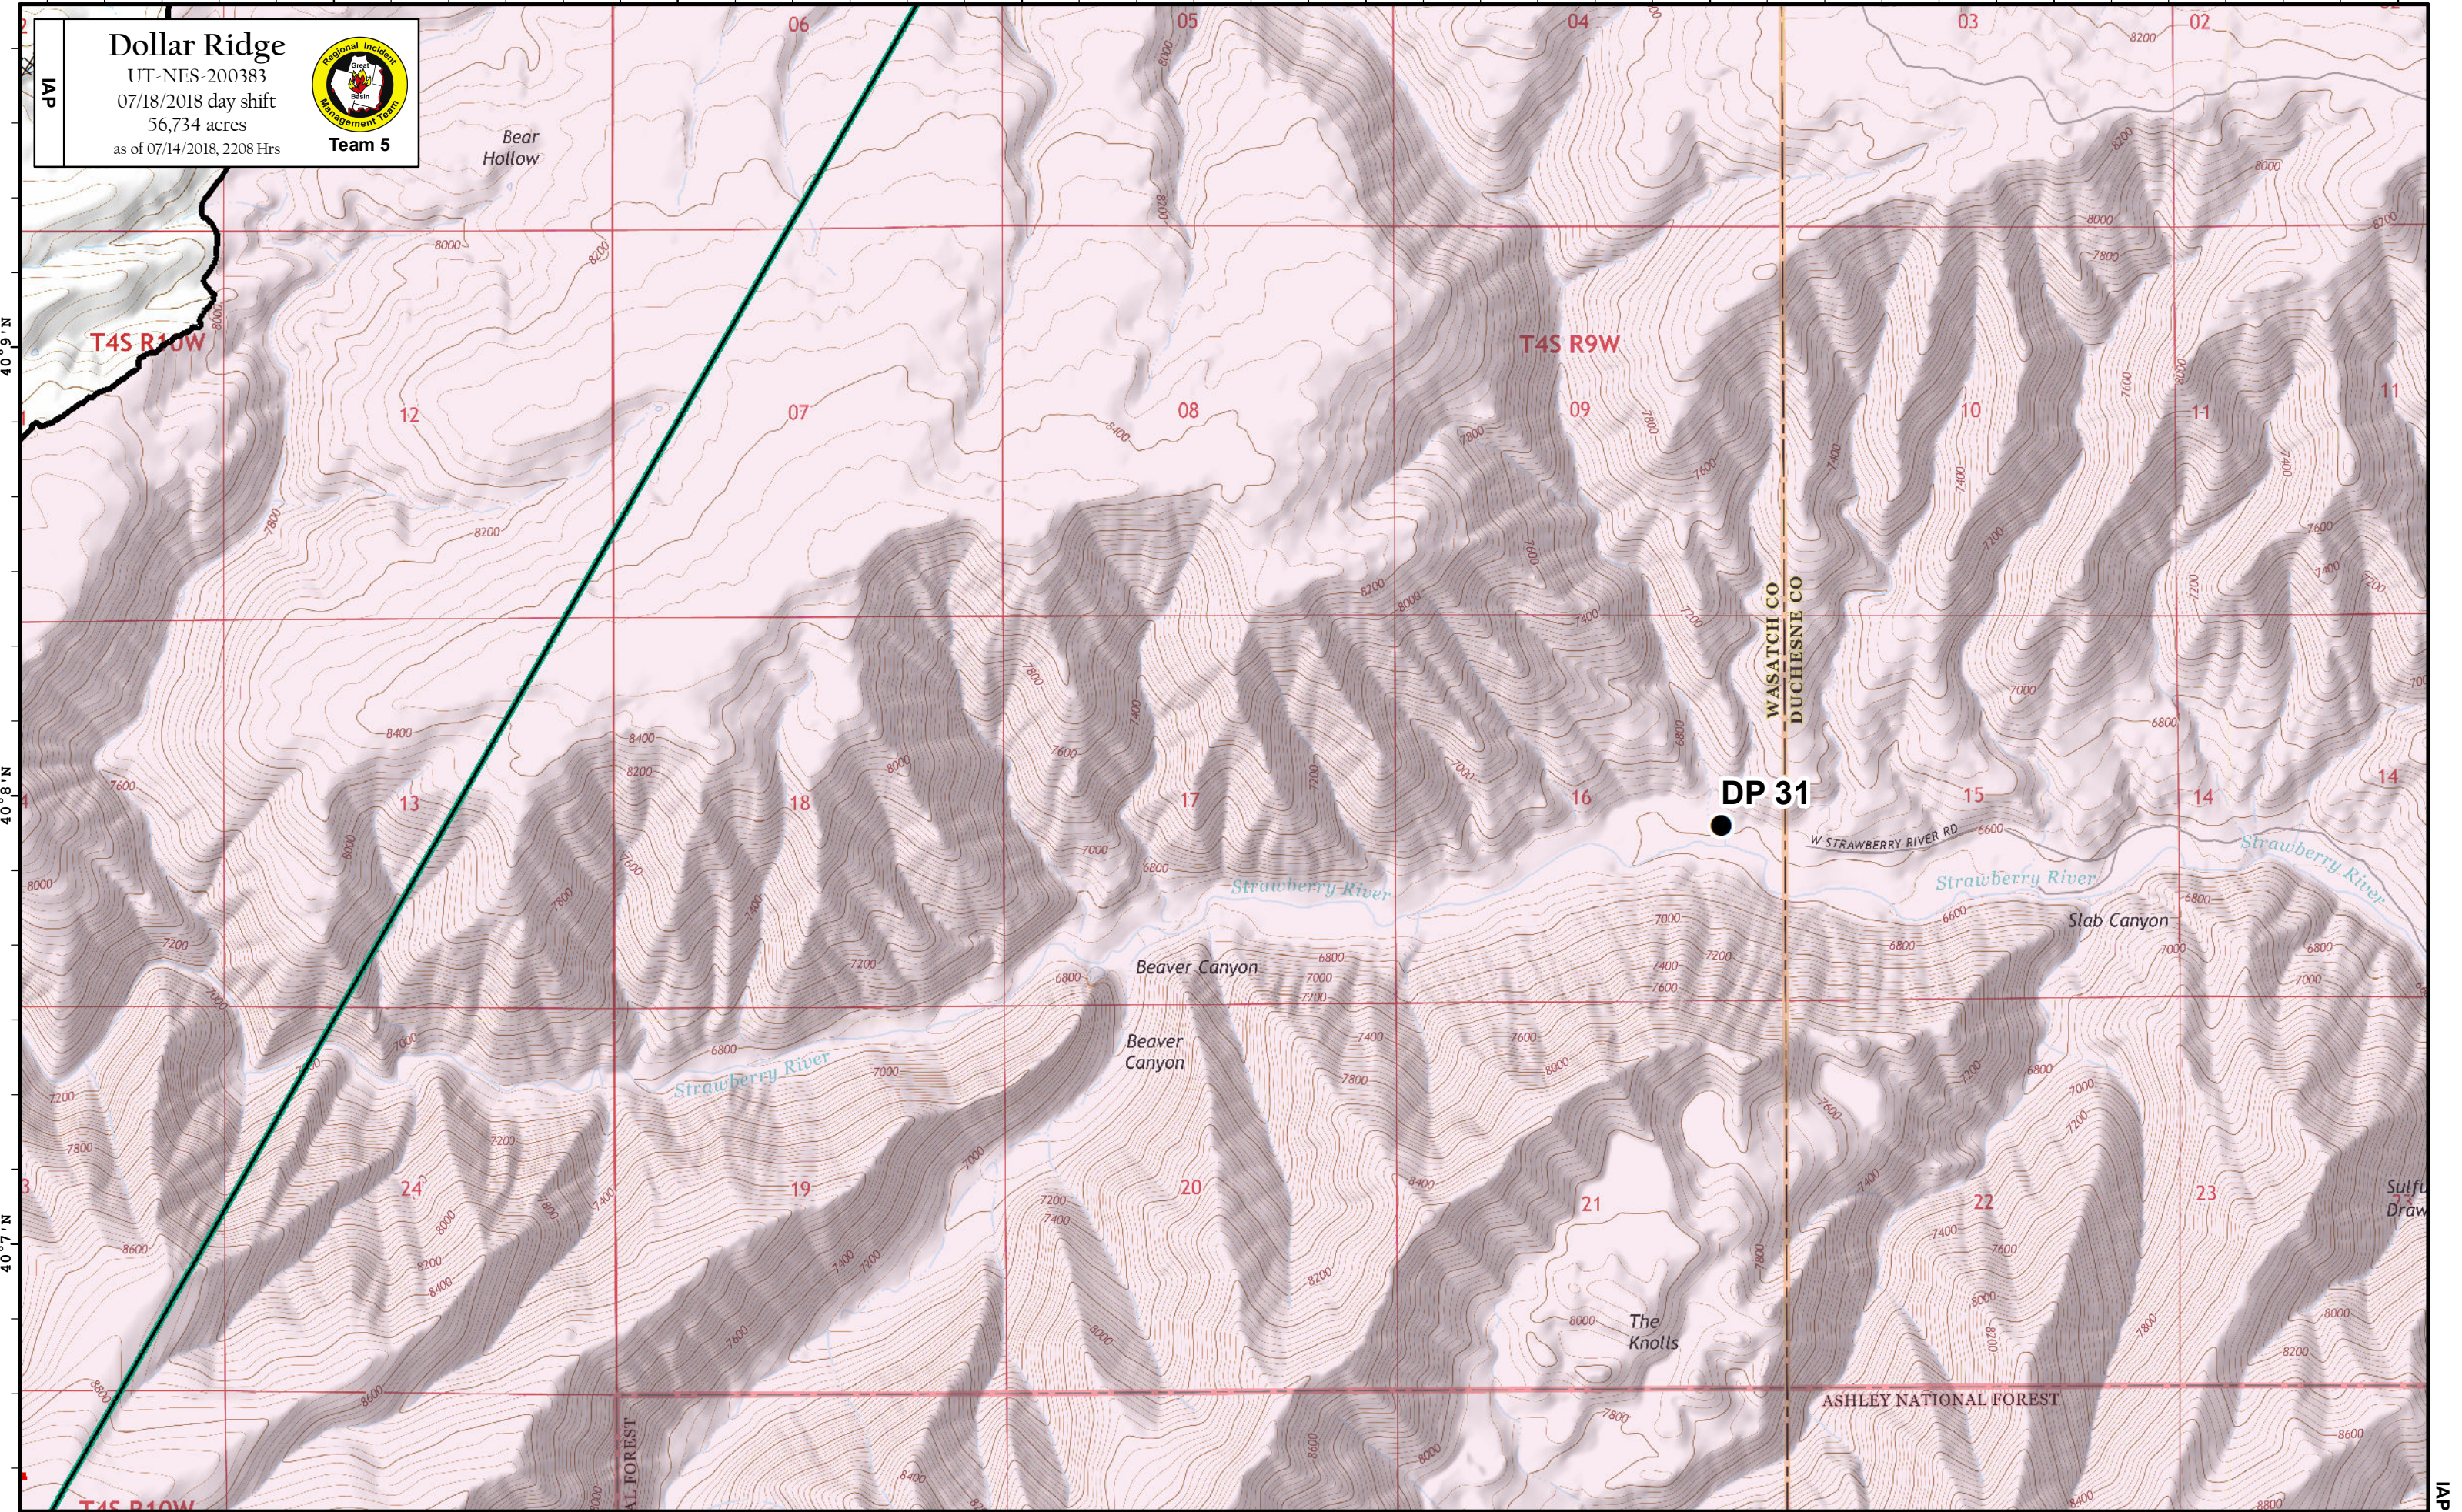

110°58'W 110°57'W 110°56'W 110°55'W 110°54'W 110°53'W 110°52'W

Dollar Ridge
 UT-NES-200383
 07/18/2018 day shift
 56,734 acres
 as of 07/14/2018, 2208 Hrs

Team 5

Coordinate System: NAD 1983 UTM Zone 12N
Map Scale: 1:24,000, 1 inch = 2,000 feet