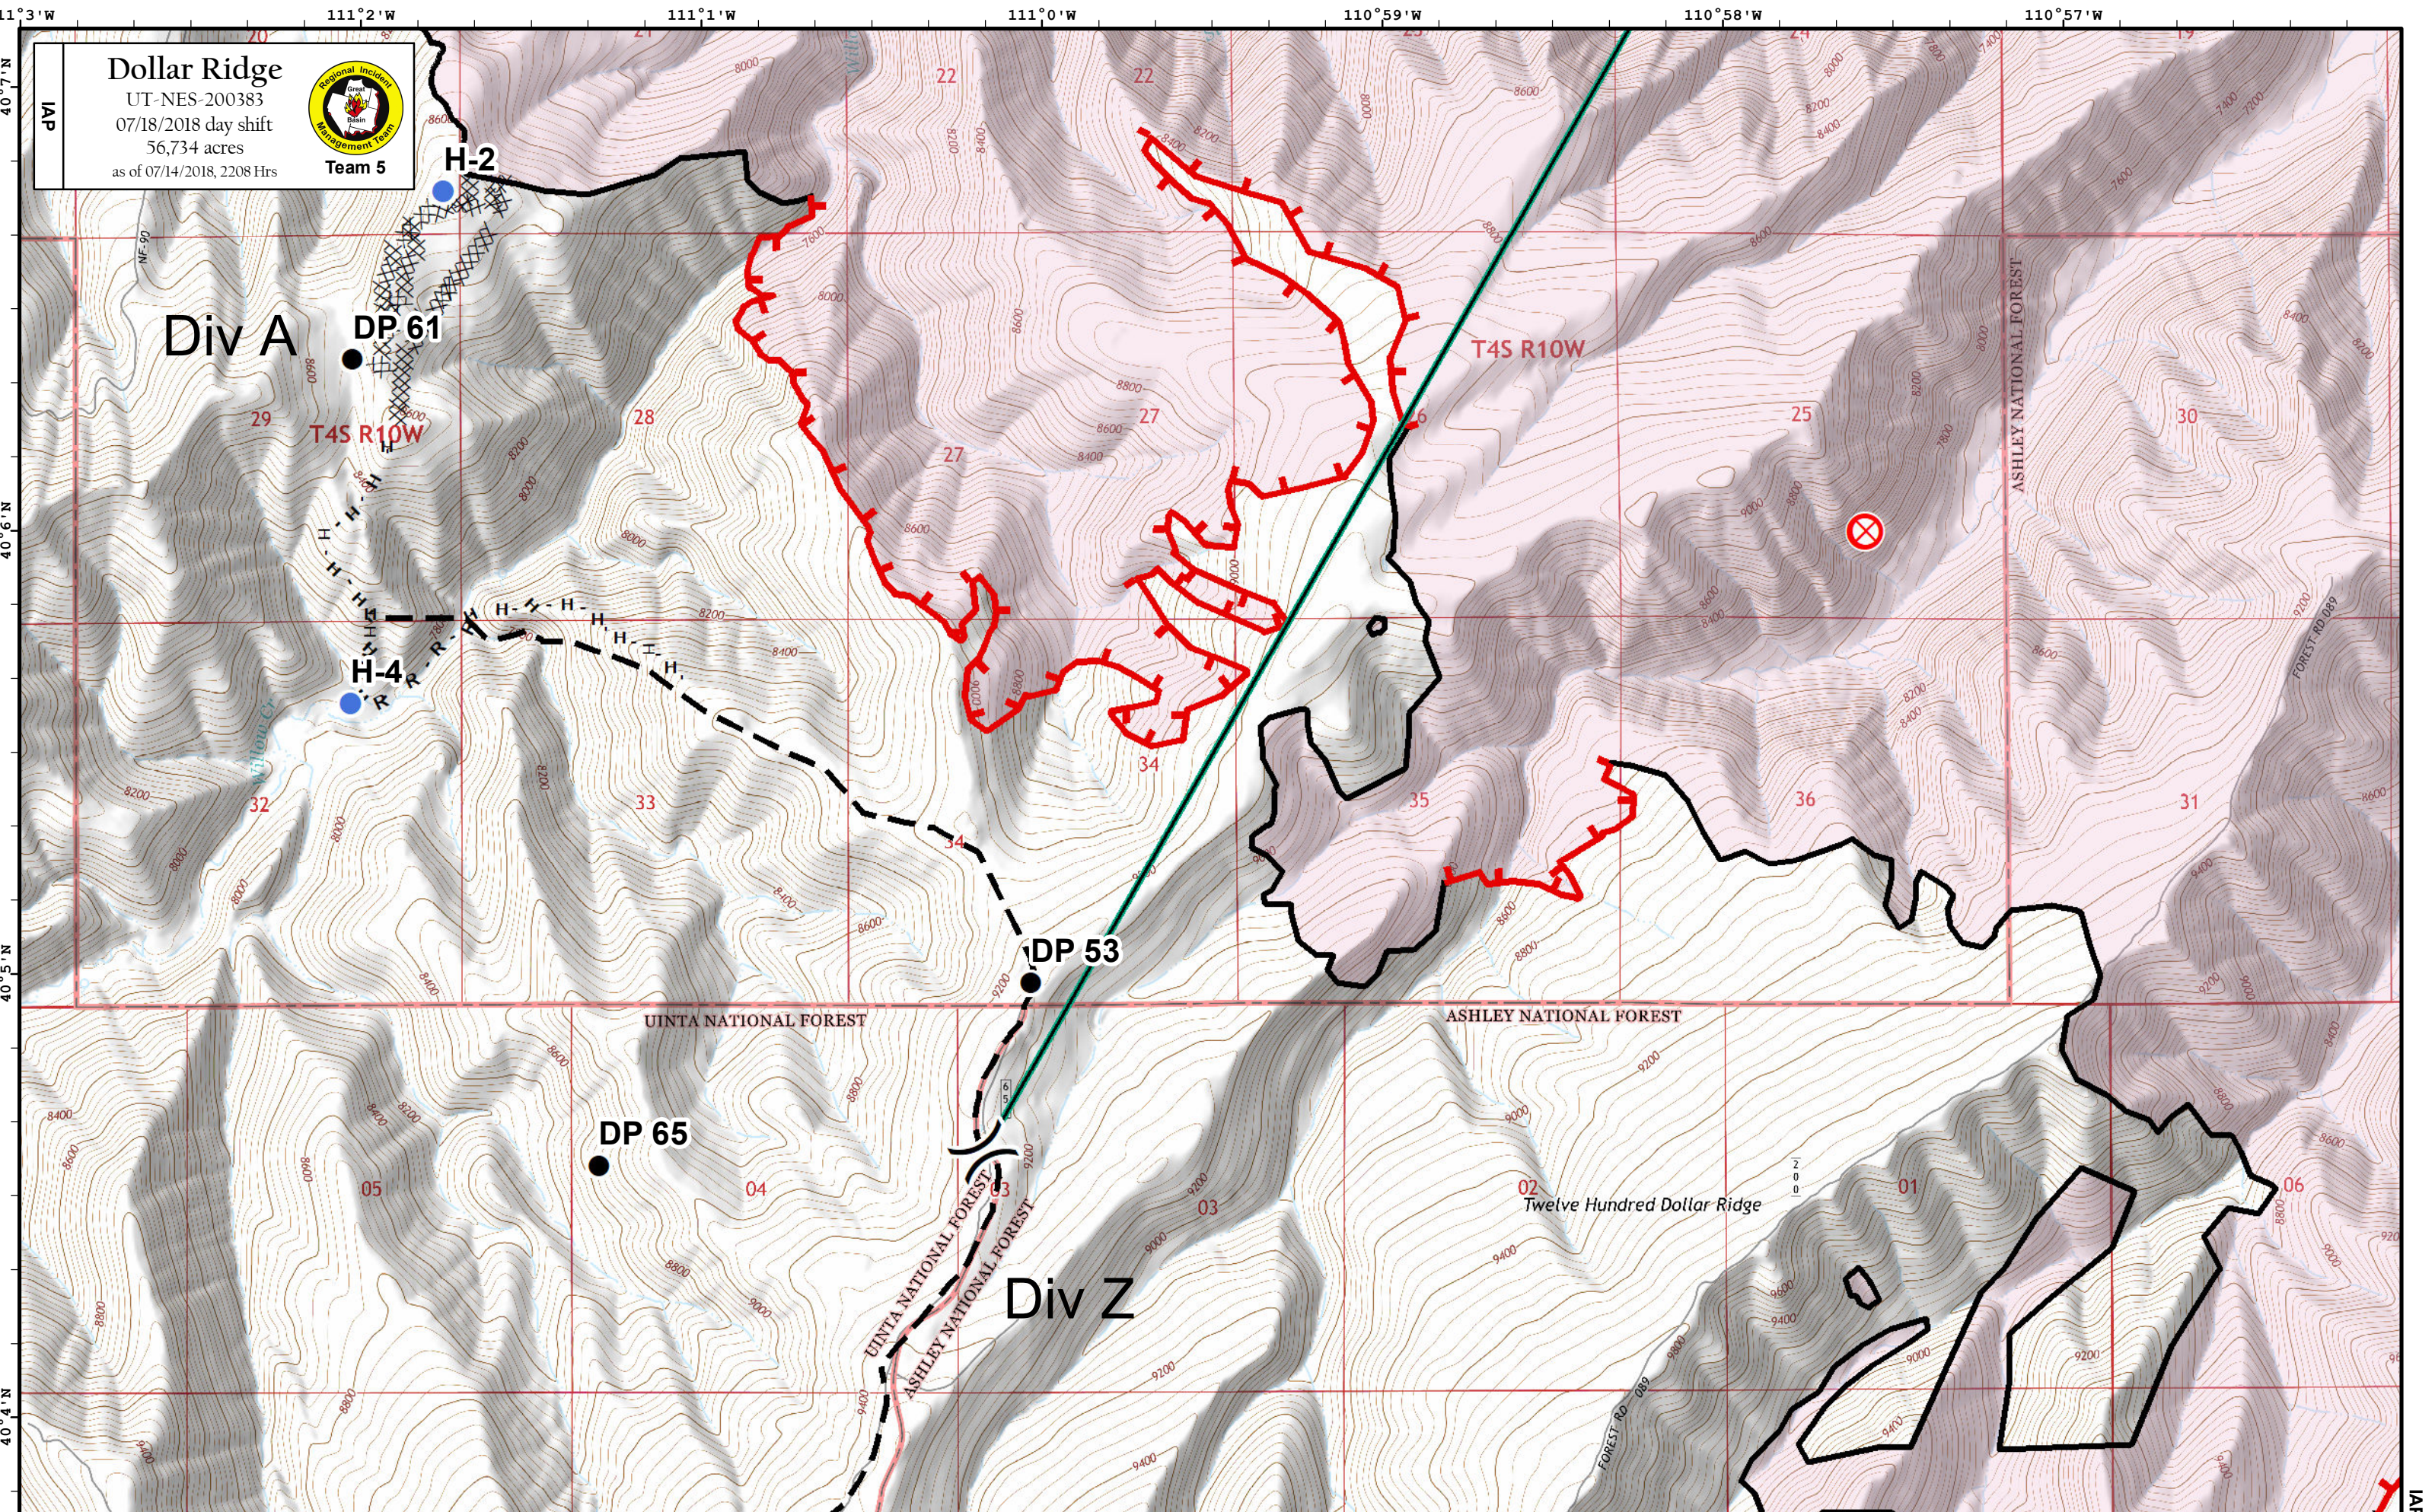

**Dollar Ridge**  
 UT-NES-200383  
 07/18/2018 day shift  
 56,734 acres  
 as of 07/14/2018, 2208 Hrs

**Team 5**

**Coordinate System:** NAD 1983 UTM Zone 12N  
**Map Scale:** 1:24,000, 1 inch = 2,000 feet