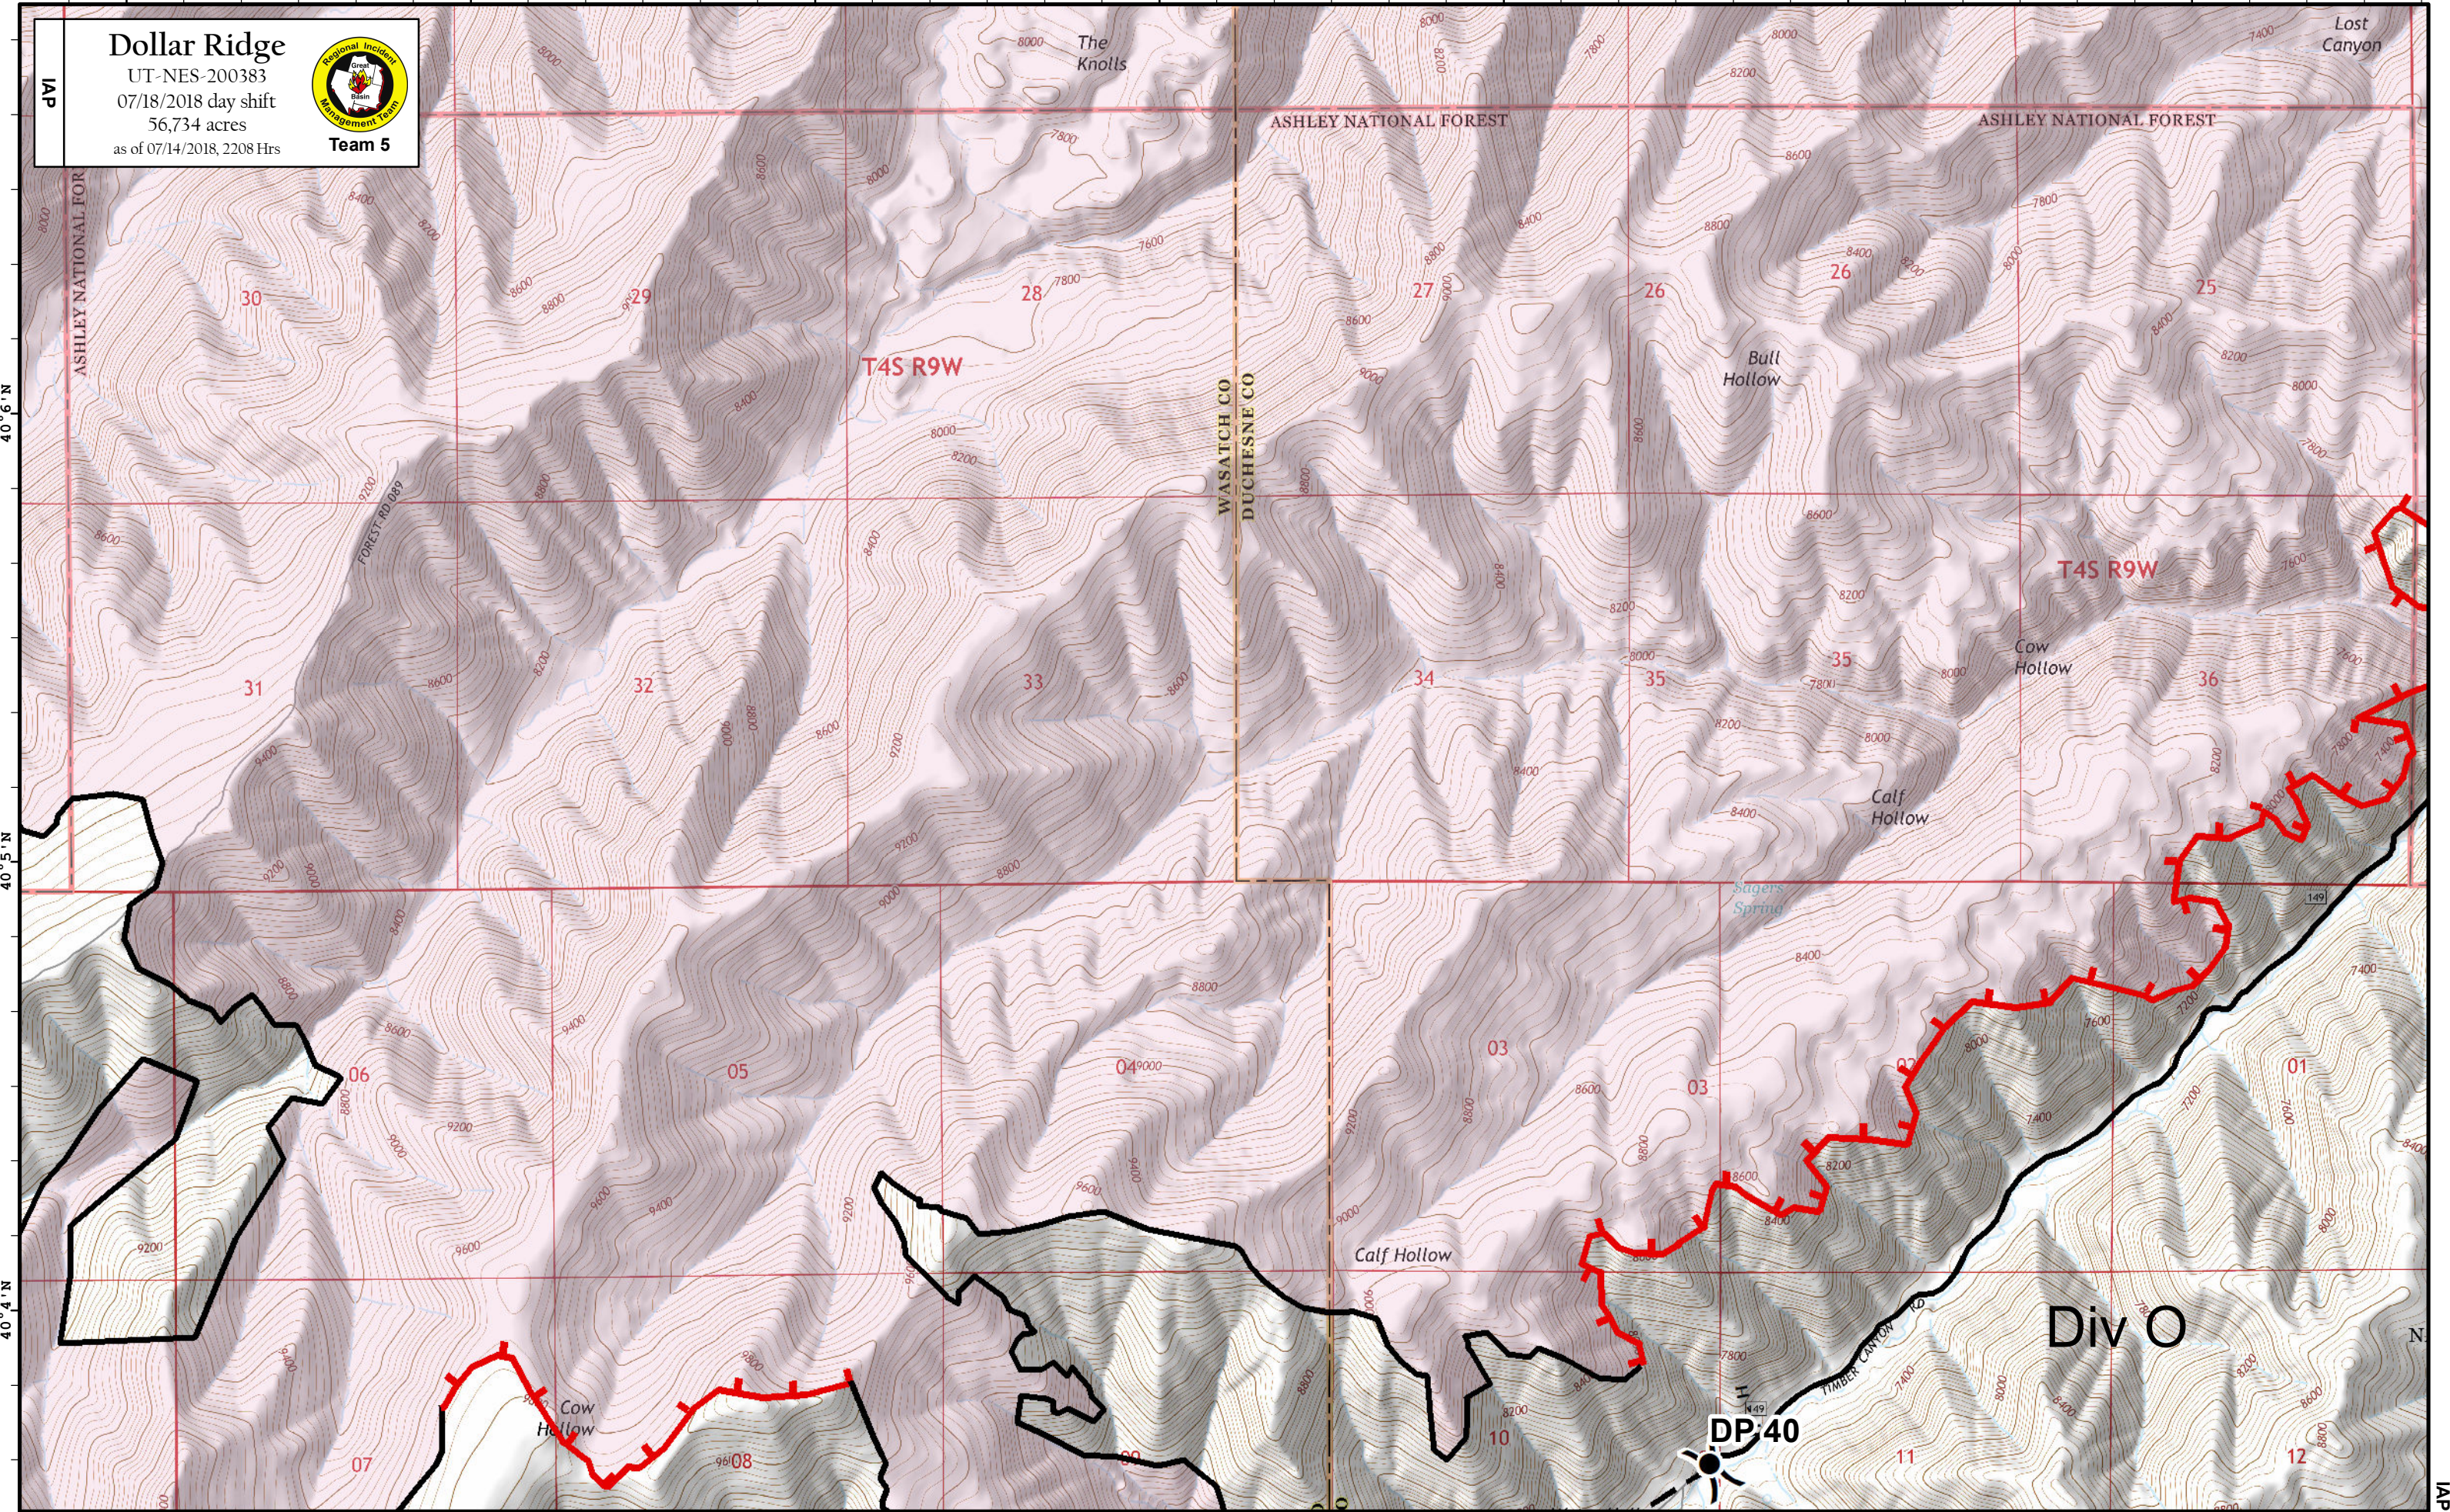

110°57'W 110°56'W 110°55'W 110°54'W 110°53'W 110°52'W 110°51'W

Dollar Ridge
 UT-NES-200383
 07/18/2018 day shift
 56,734 acres
 as of 07/14/2018, 2208 Hrs

Team 5

Coordinate System: NAD 1983 UTM Zone 12N
Map Scale: 1:24,000, 1 inch = 2,000 feet