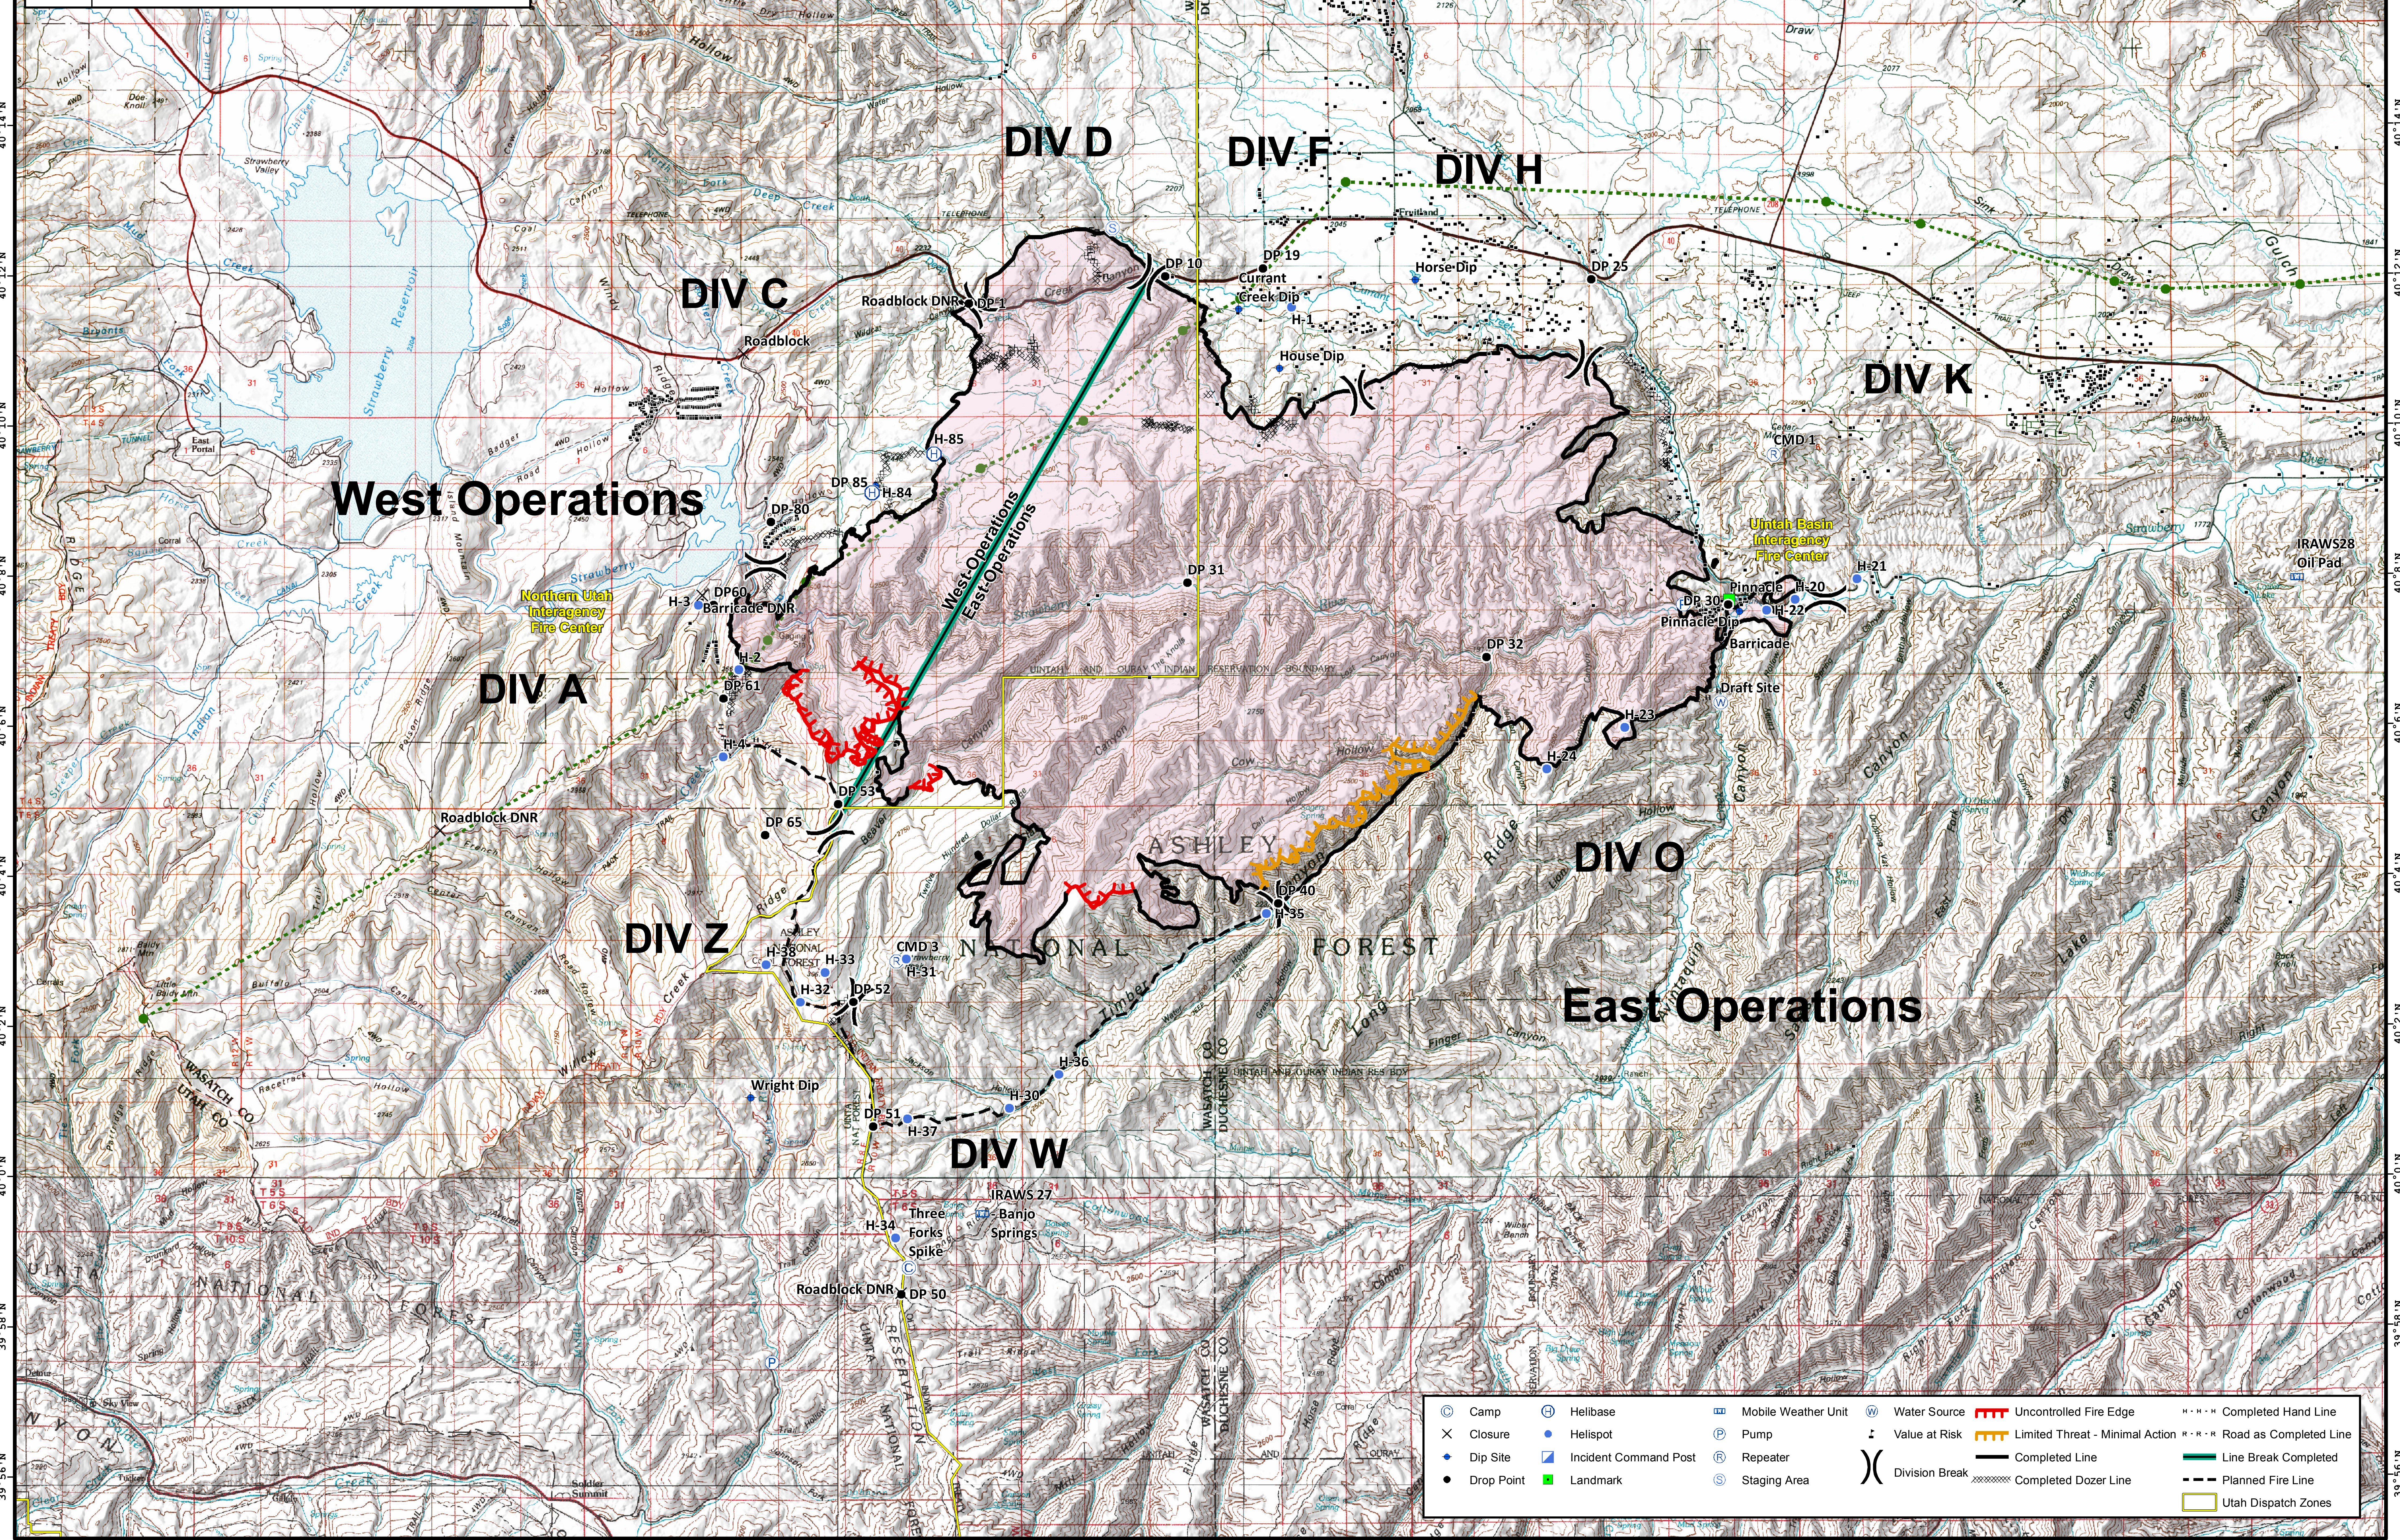

111°14'W 111°12'W 111°10'W 111°8'W 111°6'W 111°4'W 111°2'W 111°0'W 110°58'W 110°56'W 110°54'W 110°52'W 110°50'W 110°48'W 110°46'W 110°44'W 110°42'W 110°40'W 110°38'W 110°36'W 110°34'W

**BRIEFING**

# Dollar Ridge

UT-NES-200-383  
07/19/2018 day shift  
56,747 acres  
as of 07/18/2018, 02:26 Hrs

Team 5

Coordinate System: NAD 1983 UTM Zone 12N  
Map Scale: 1:50,000, 1 inch = 4,167 feet

0 1 2 4 Miles

7/18/2018 2:26 PM  
BRIEFING