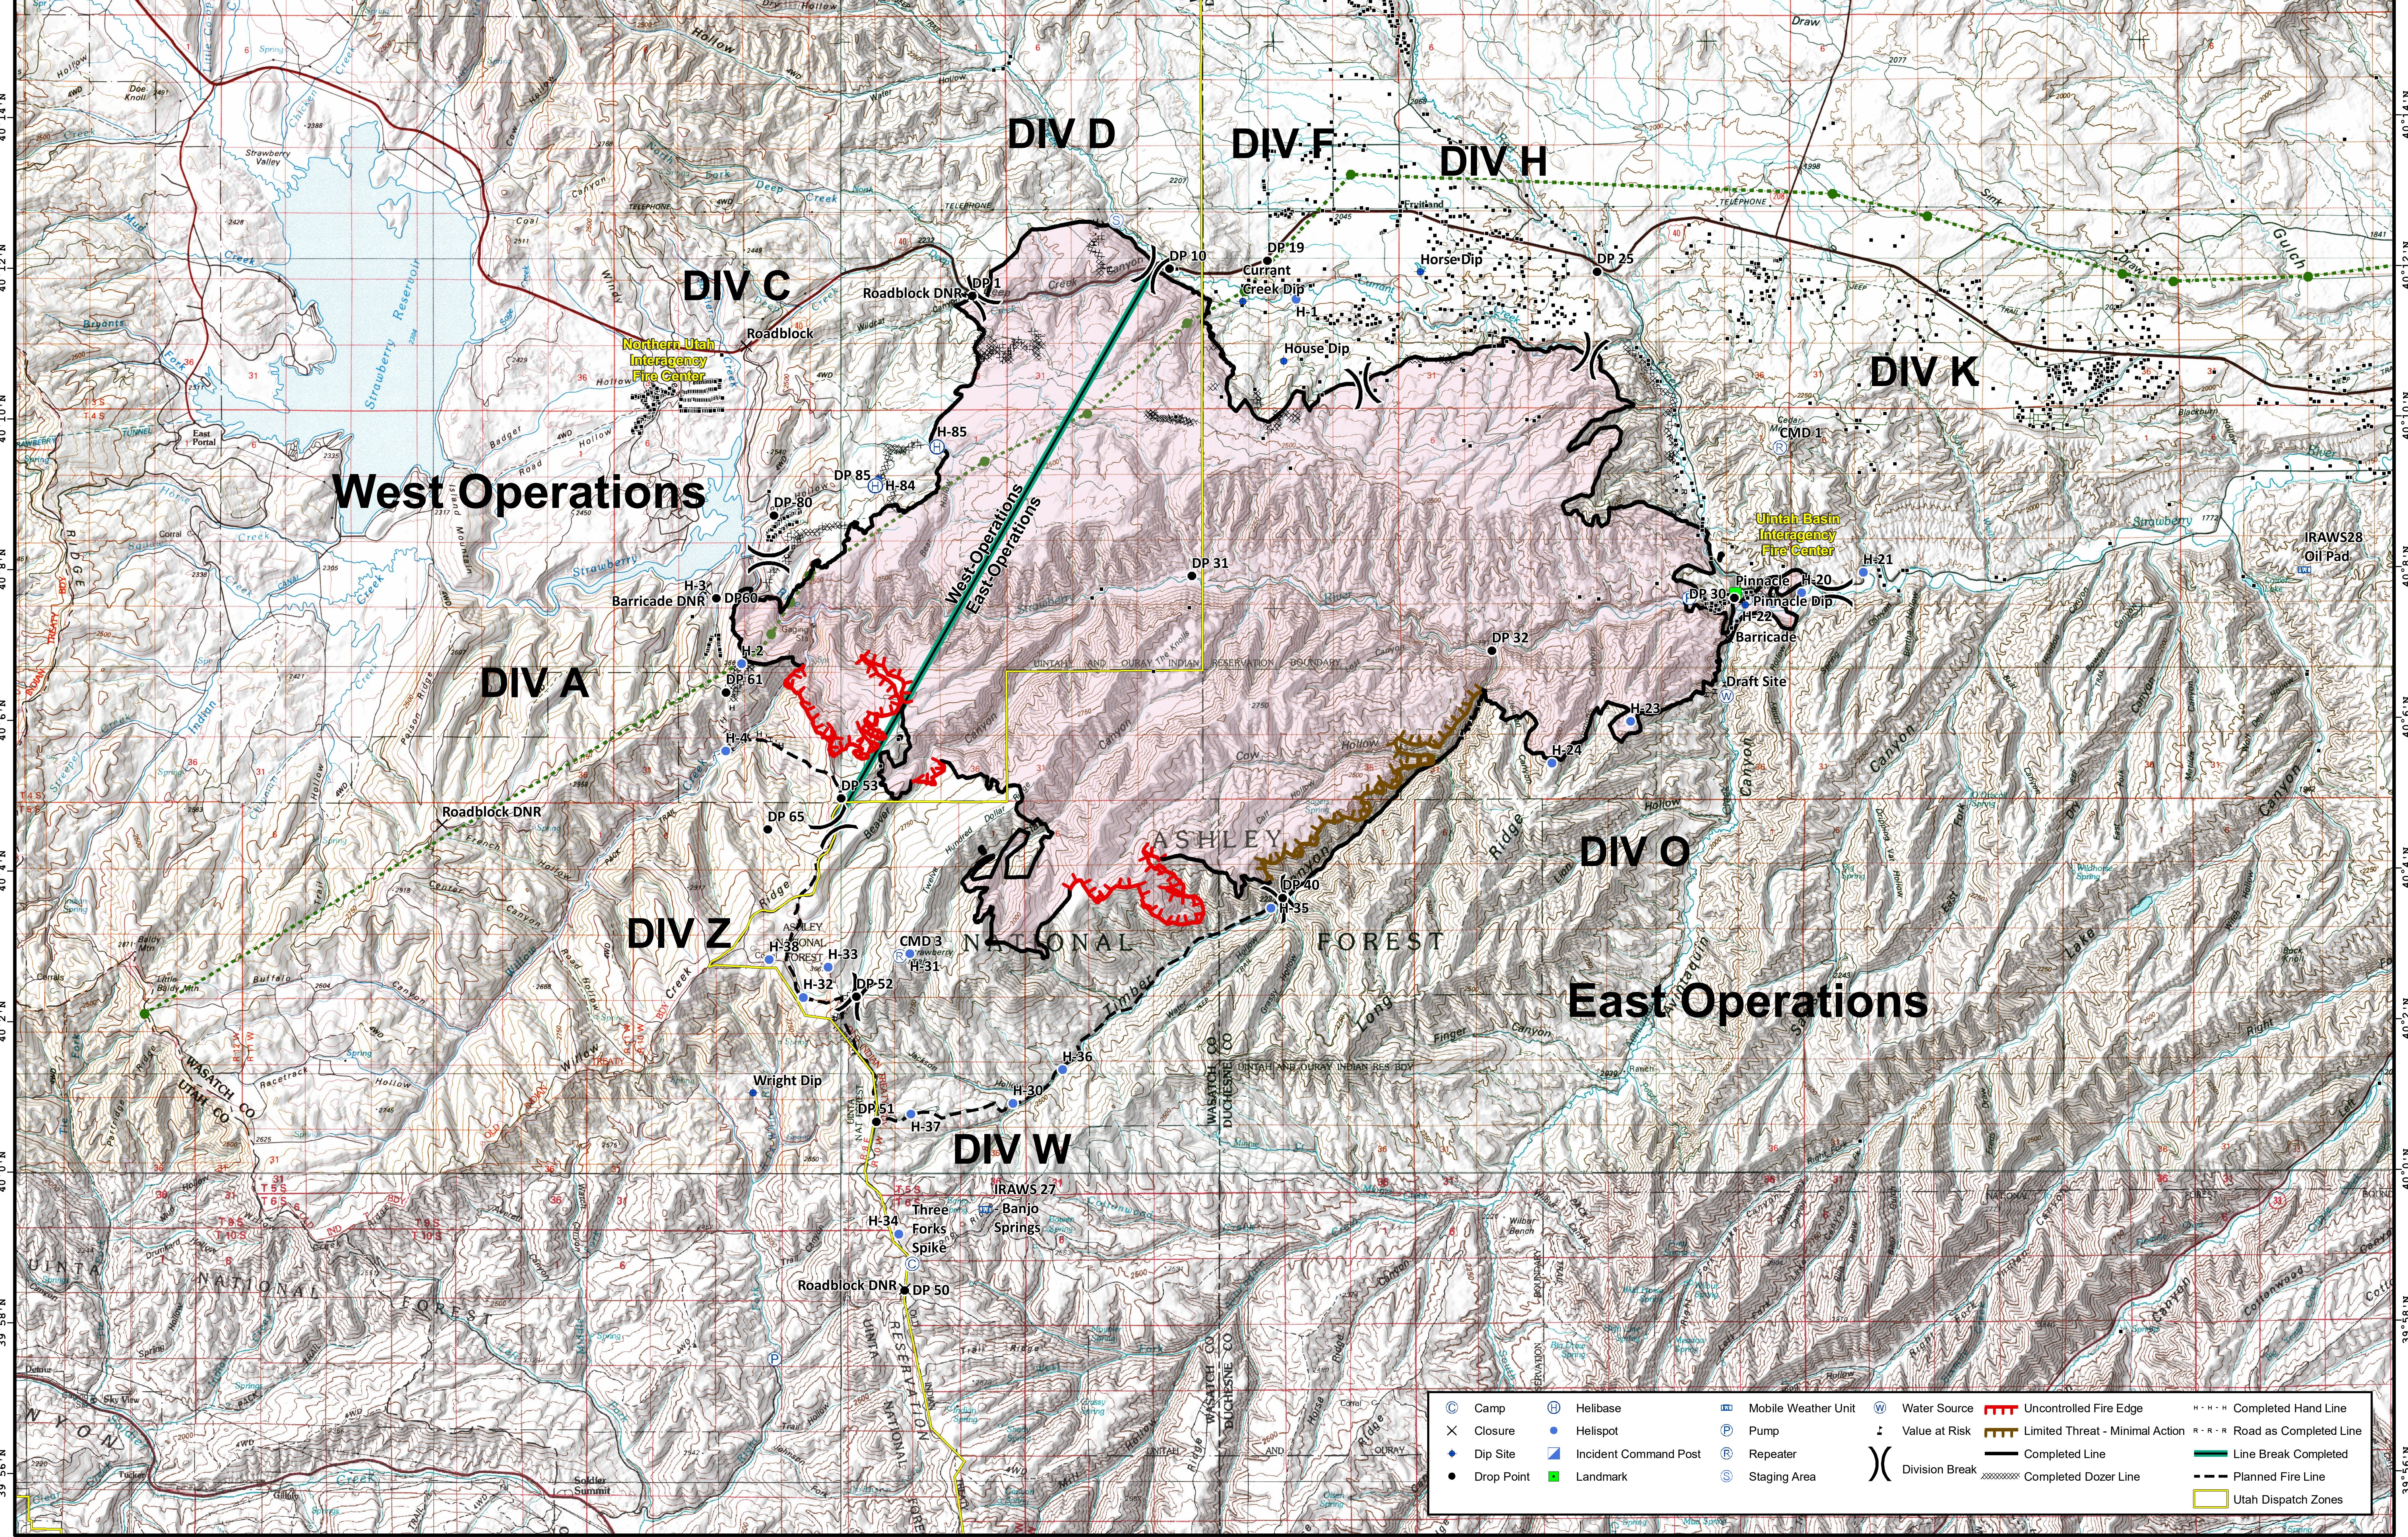

111°14'W 111°12'W 111°10'W 111°8'W 111°6'W 111°4'W 111°2'W 111°0'W 110°58'W 110°56'W 110°54'W 110°52'W 110°50'W 110°48'W 110°46'W 110°44'W 110°42'W 110°40'W 110°38'W 110°36'W 110°34'W

**BRIEFING**

# Dollar Ridge

UT-NES-200-383  
07/20/2018 day shift  
56,763 acres  
as of 07/18/2018, 22:49 Hrs

Team 5

Coordinate System: NAD 1983 UTM Zone 12N  
Map Scale: 1:50,000, 1 inch = 4,167 feet