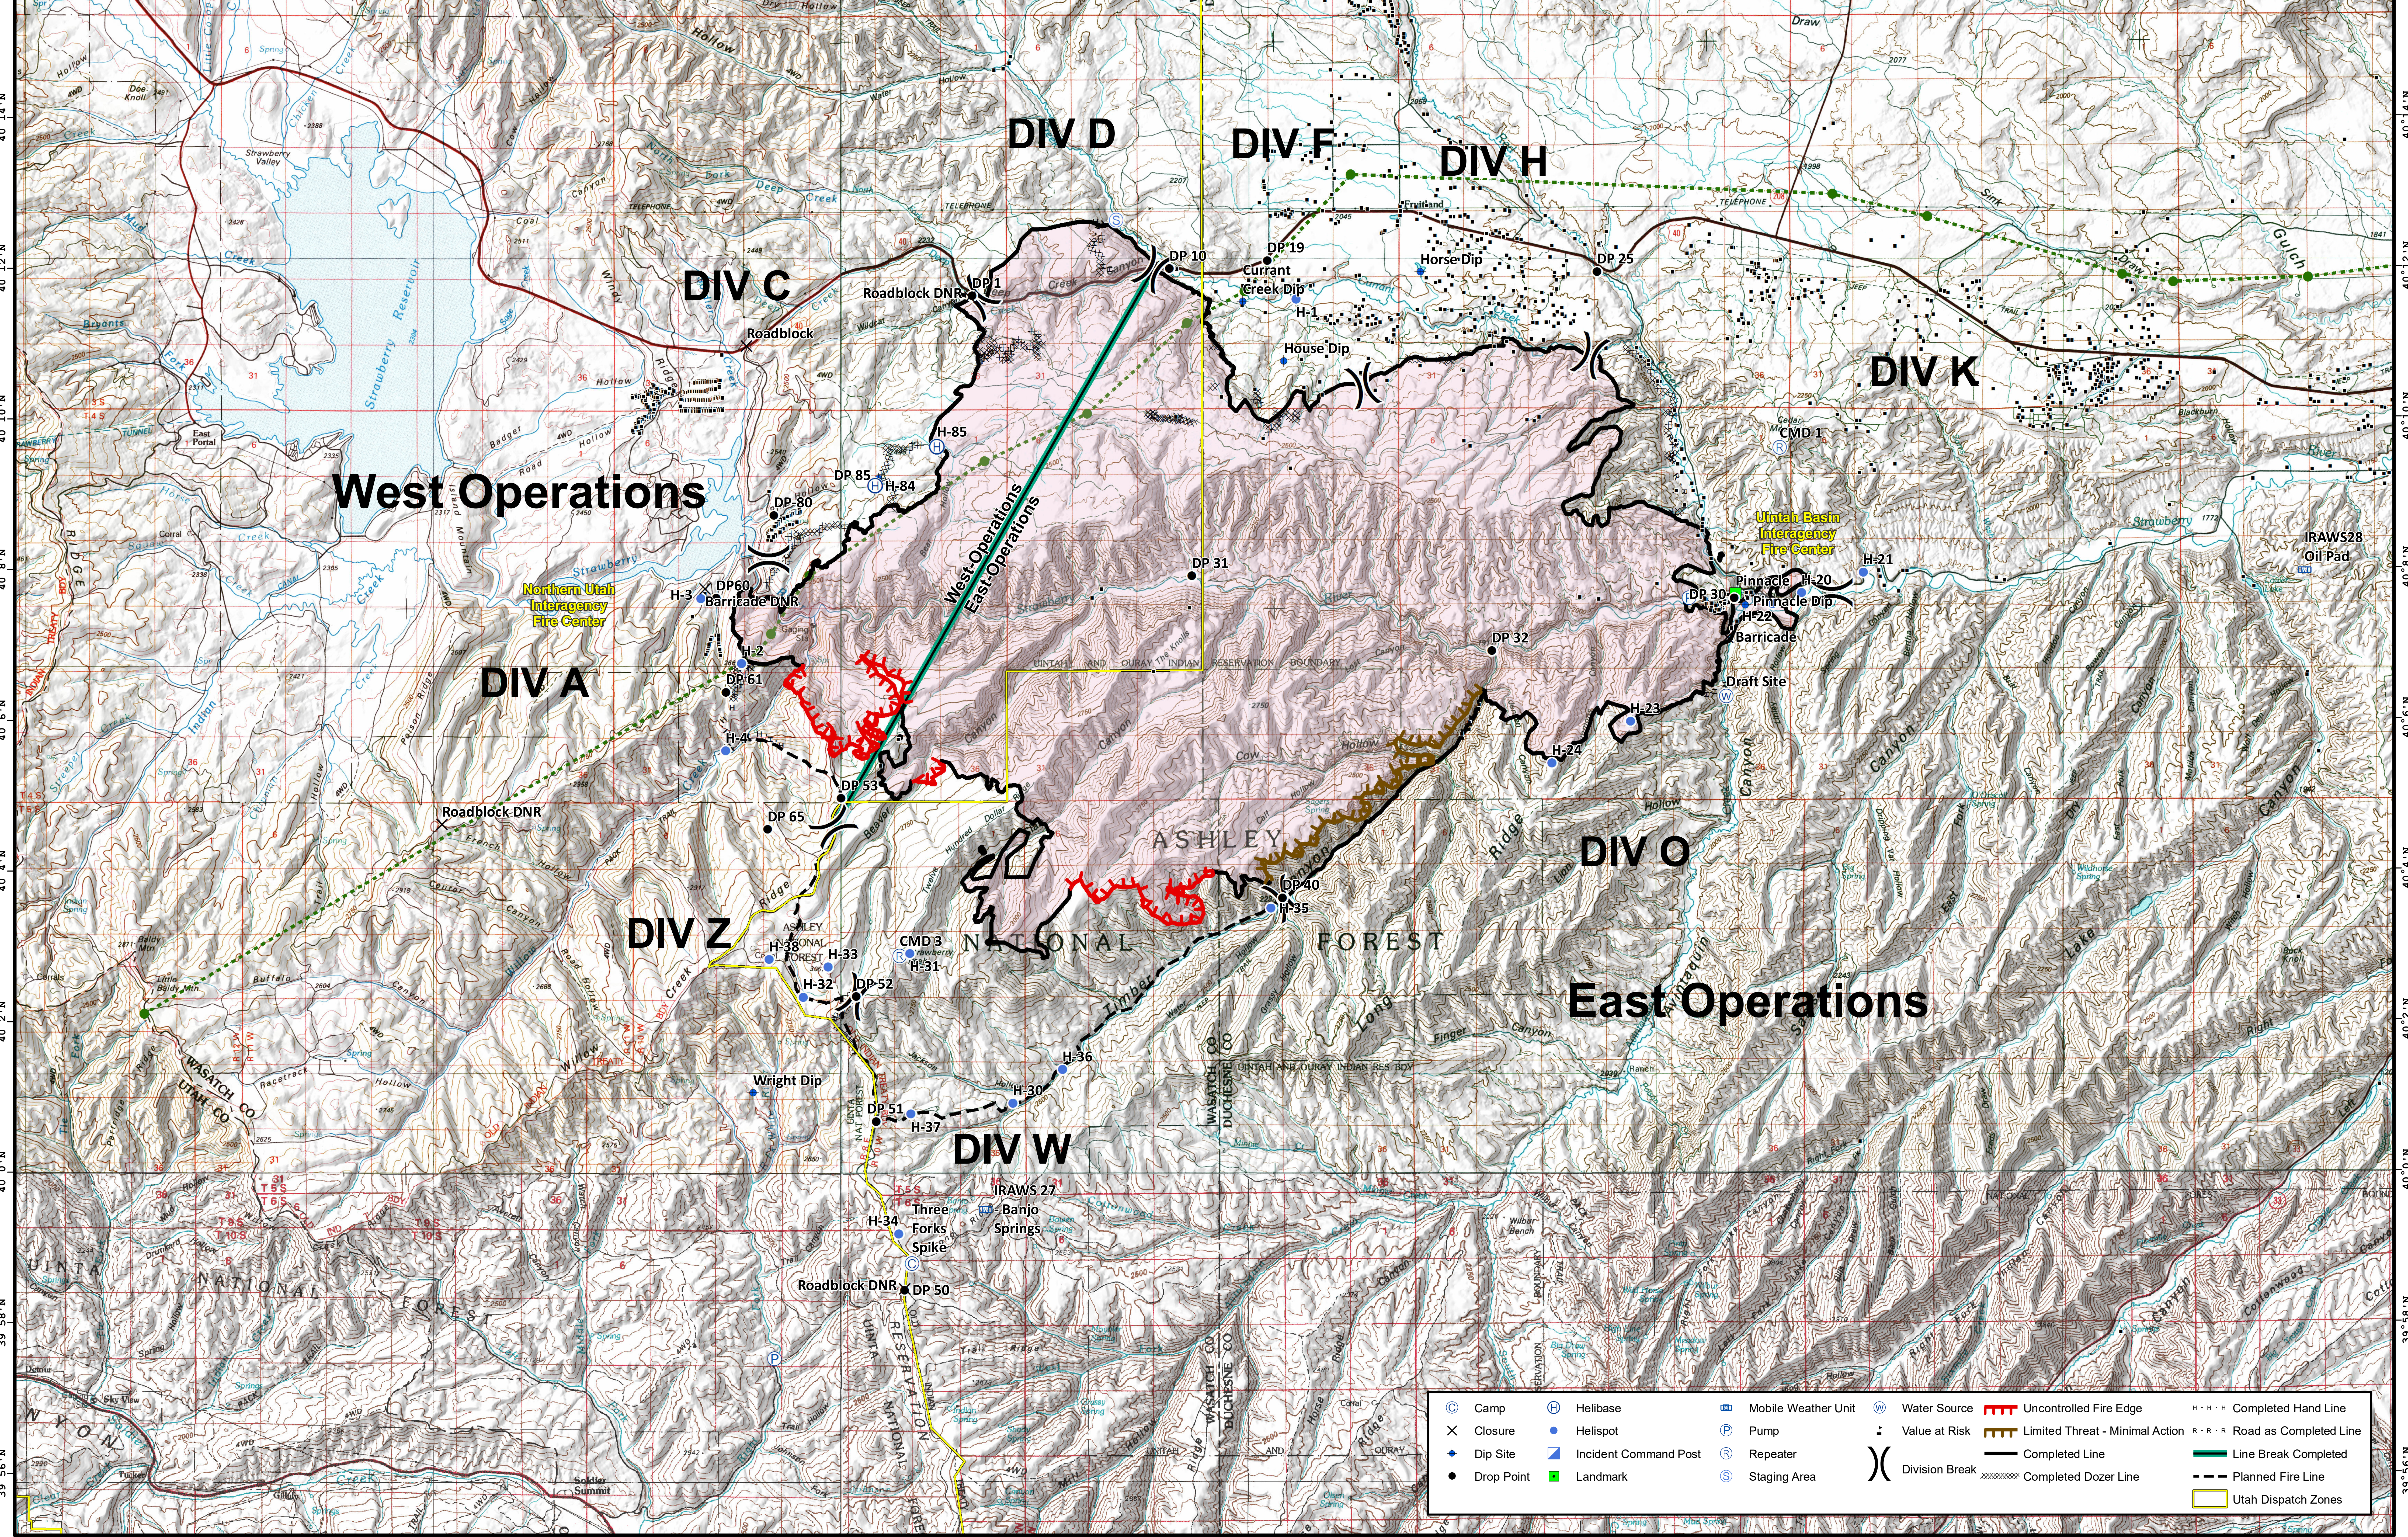

111°14'W 111°12'W 111°10'W 111°8'W 111°6'W 111°4'W 111°2'W 111°0'W 110°58'W 110°56'W 110°54'W 110°52'W 110°50'W 110°48'W 110°46'W 110°44'W 110°42'W 110°40'W 110°38'W 110°36'W 110°34'W

BRIEFING

Dollar Ridge

UT-NES-200-383
07/21/2018 day shift
56,936 acres
as of 07/20/2018, 0346 Hrs

Team 5

Coordinate System: NAD 1983 UTM Zone 12N
Map Scale: 1:50,000, 1 inch = 4,167 feet