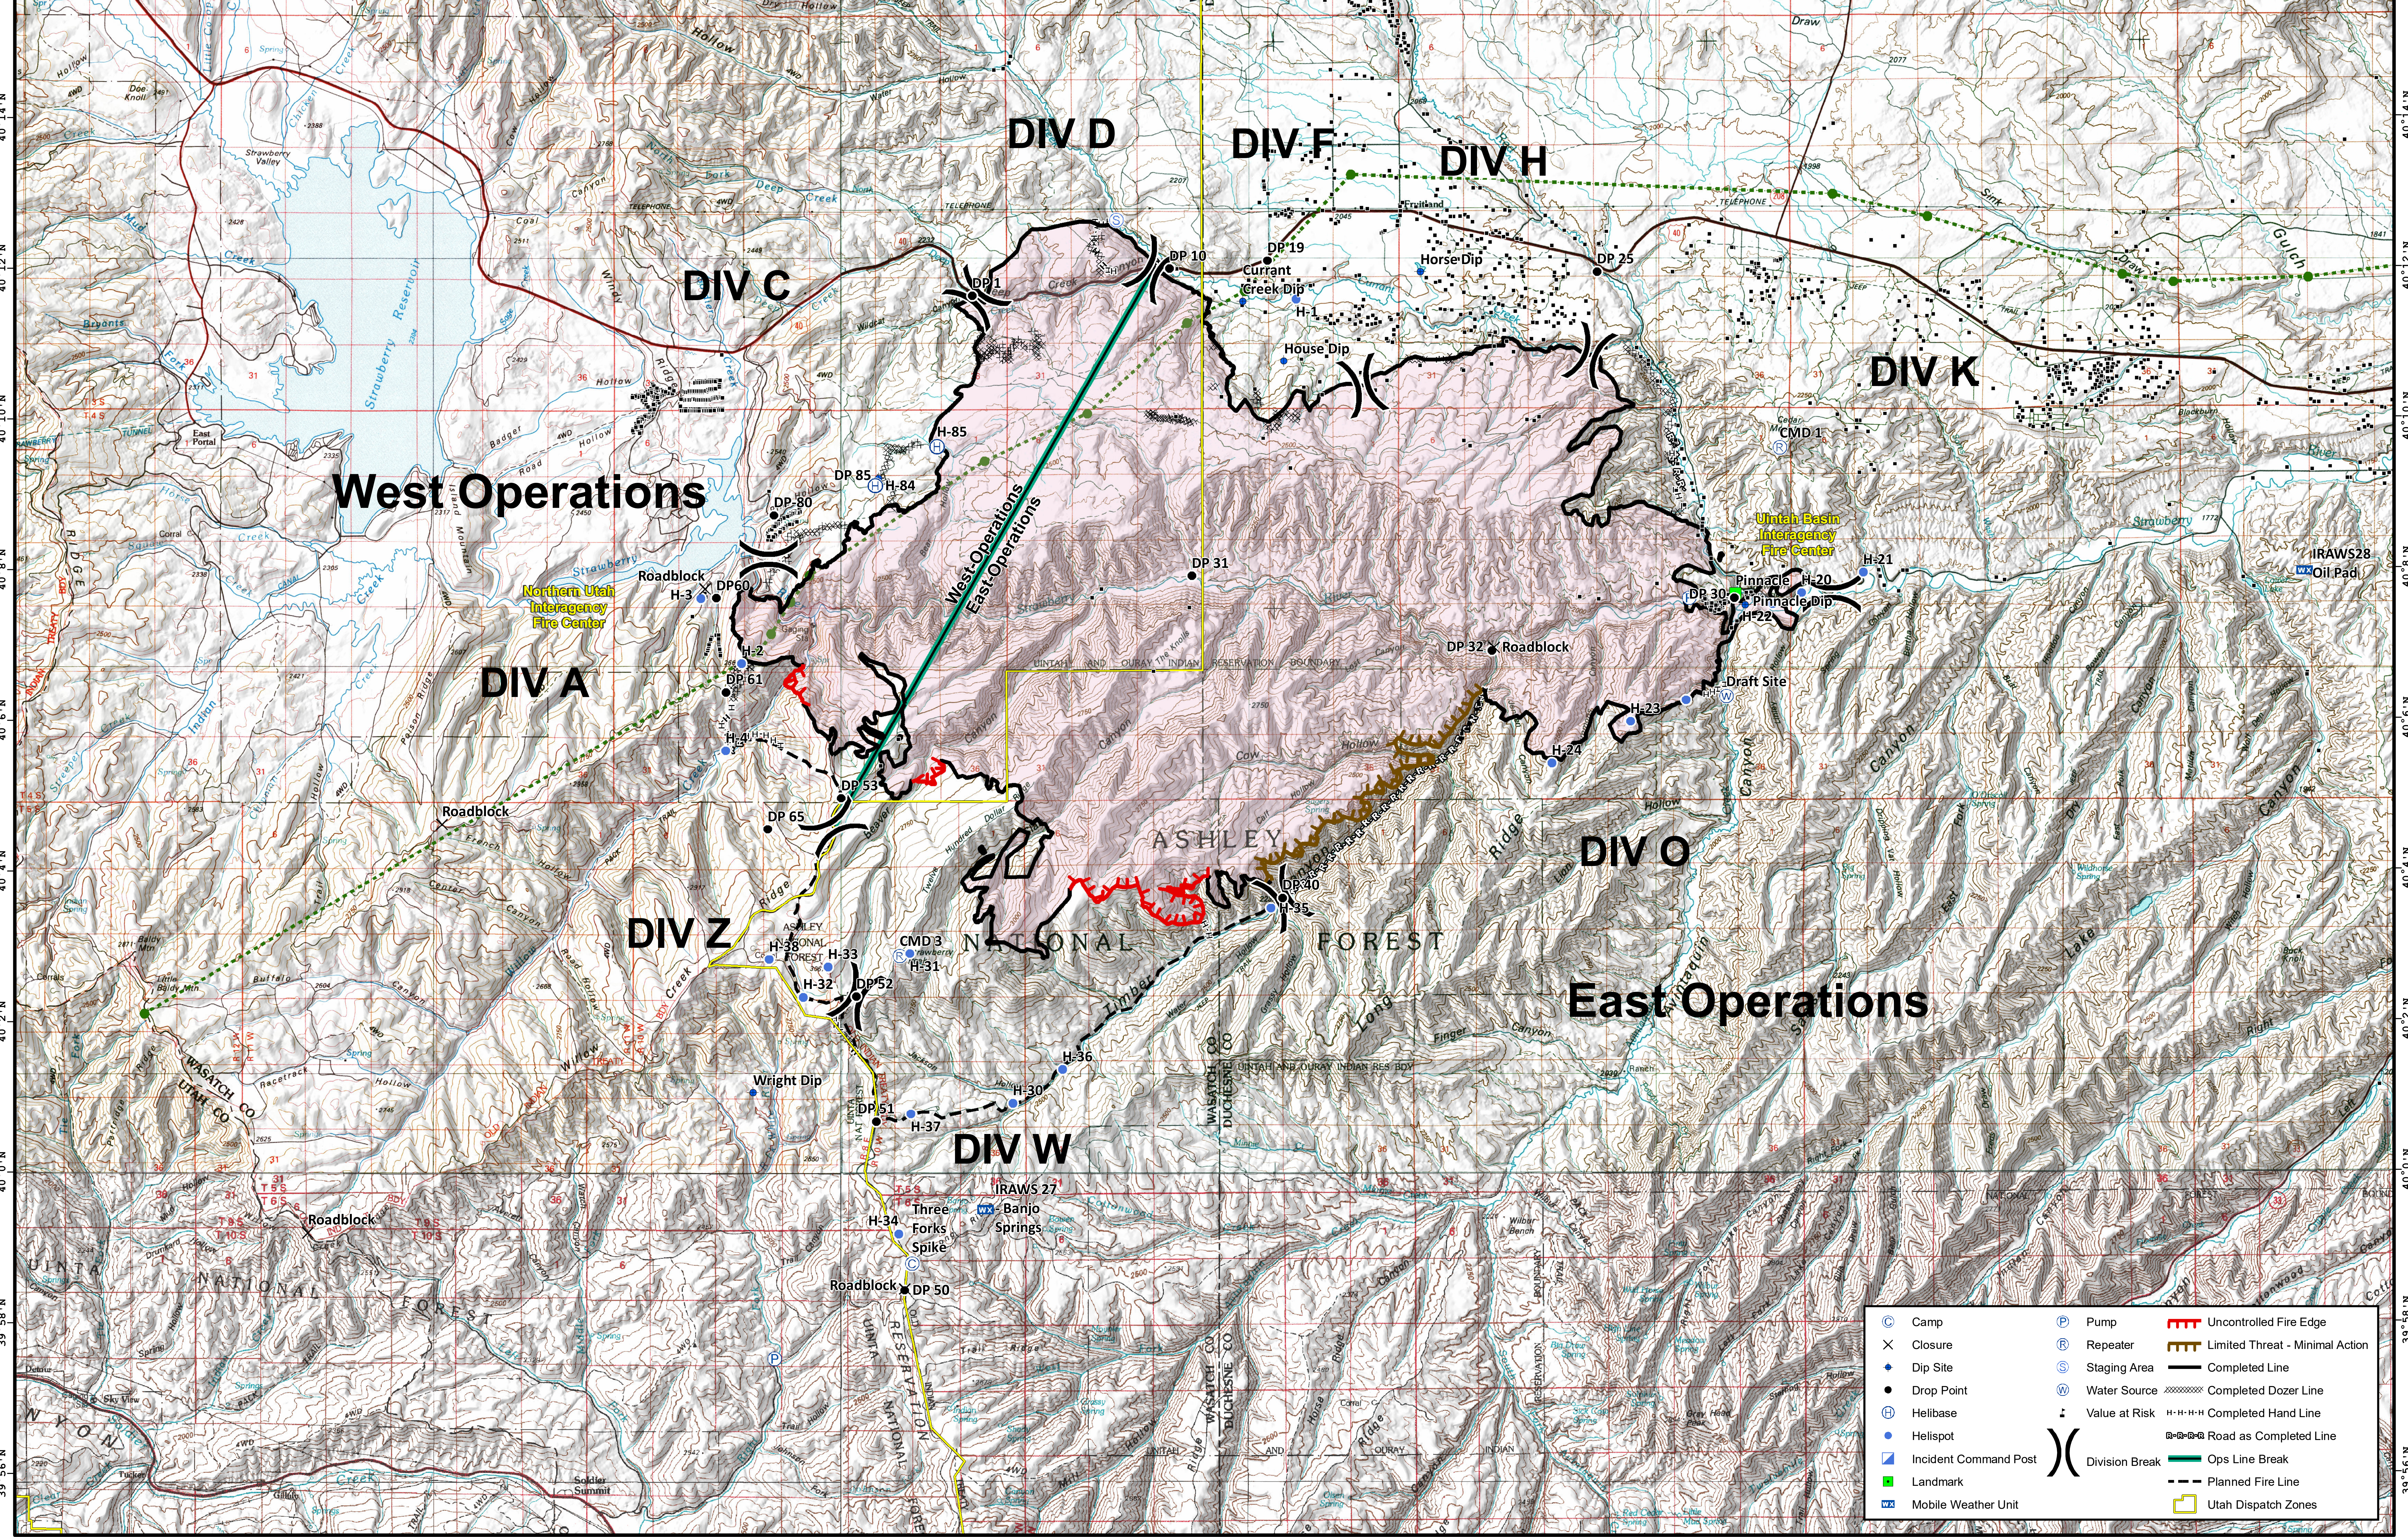

111°14'W 111°12'W 111°10'W 111°8'W 111°6'W 111°4'W 111°2'W 111°0'W 110°58'W 110°56'W 110°54'W 110°52'W 110°50'W 110°48'W 110°46'W 110°44'W 110°42'W 110°40'W 110°38'W 110°36'W 110°34'W

BRIEFING

Dollar Ridge

UT-NES-200383
07/22/2018 day shift
56,998 acres
as of 07/20/2018, 2152 Hrs

Team 5

Coordinate System: NAD 1983 UTM Zone 12N
Map Scale: 1:50,000, 1 inch = 4,167 feet