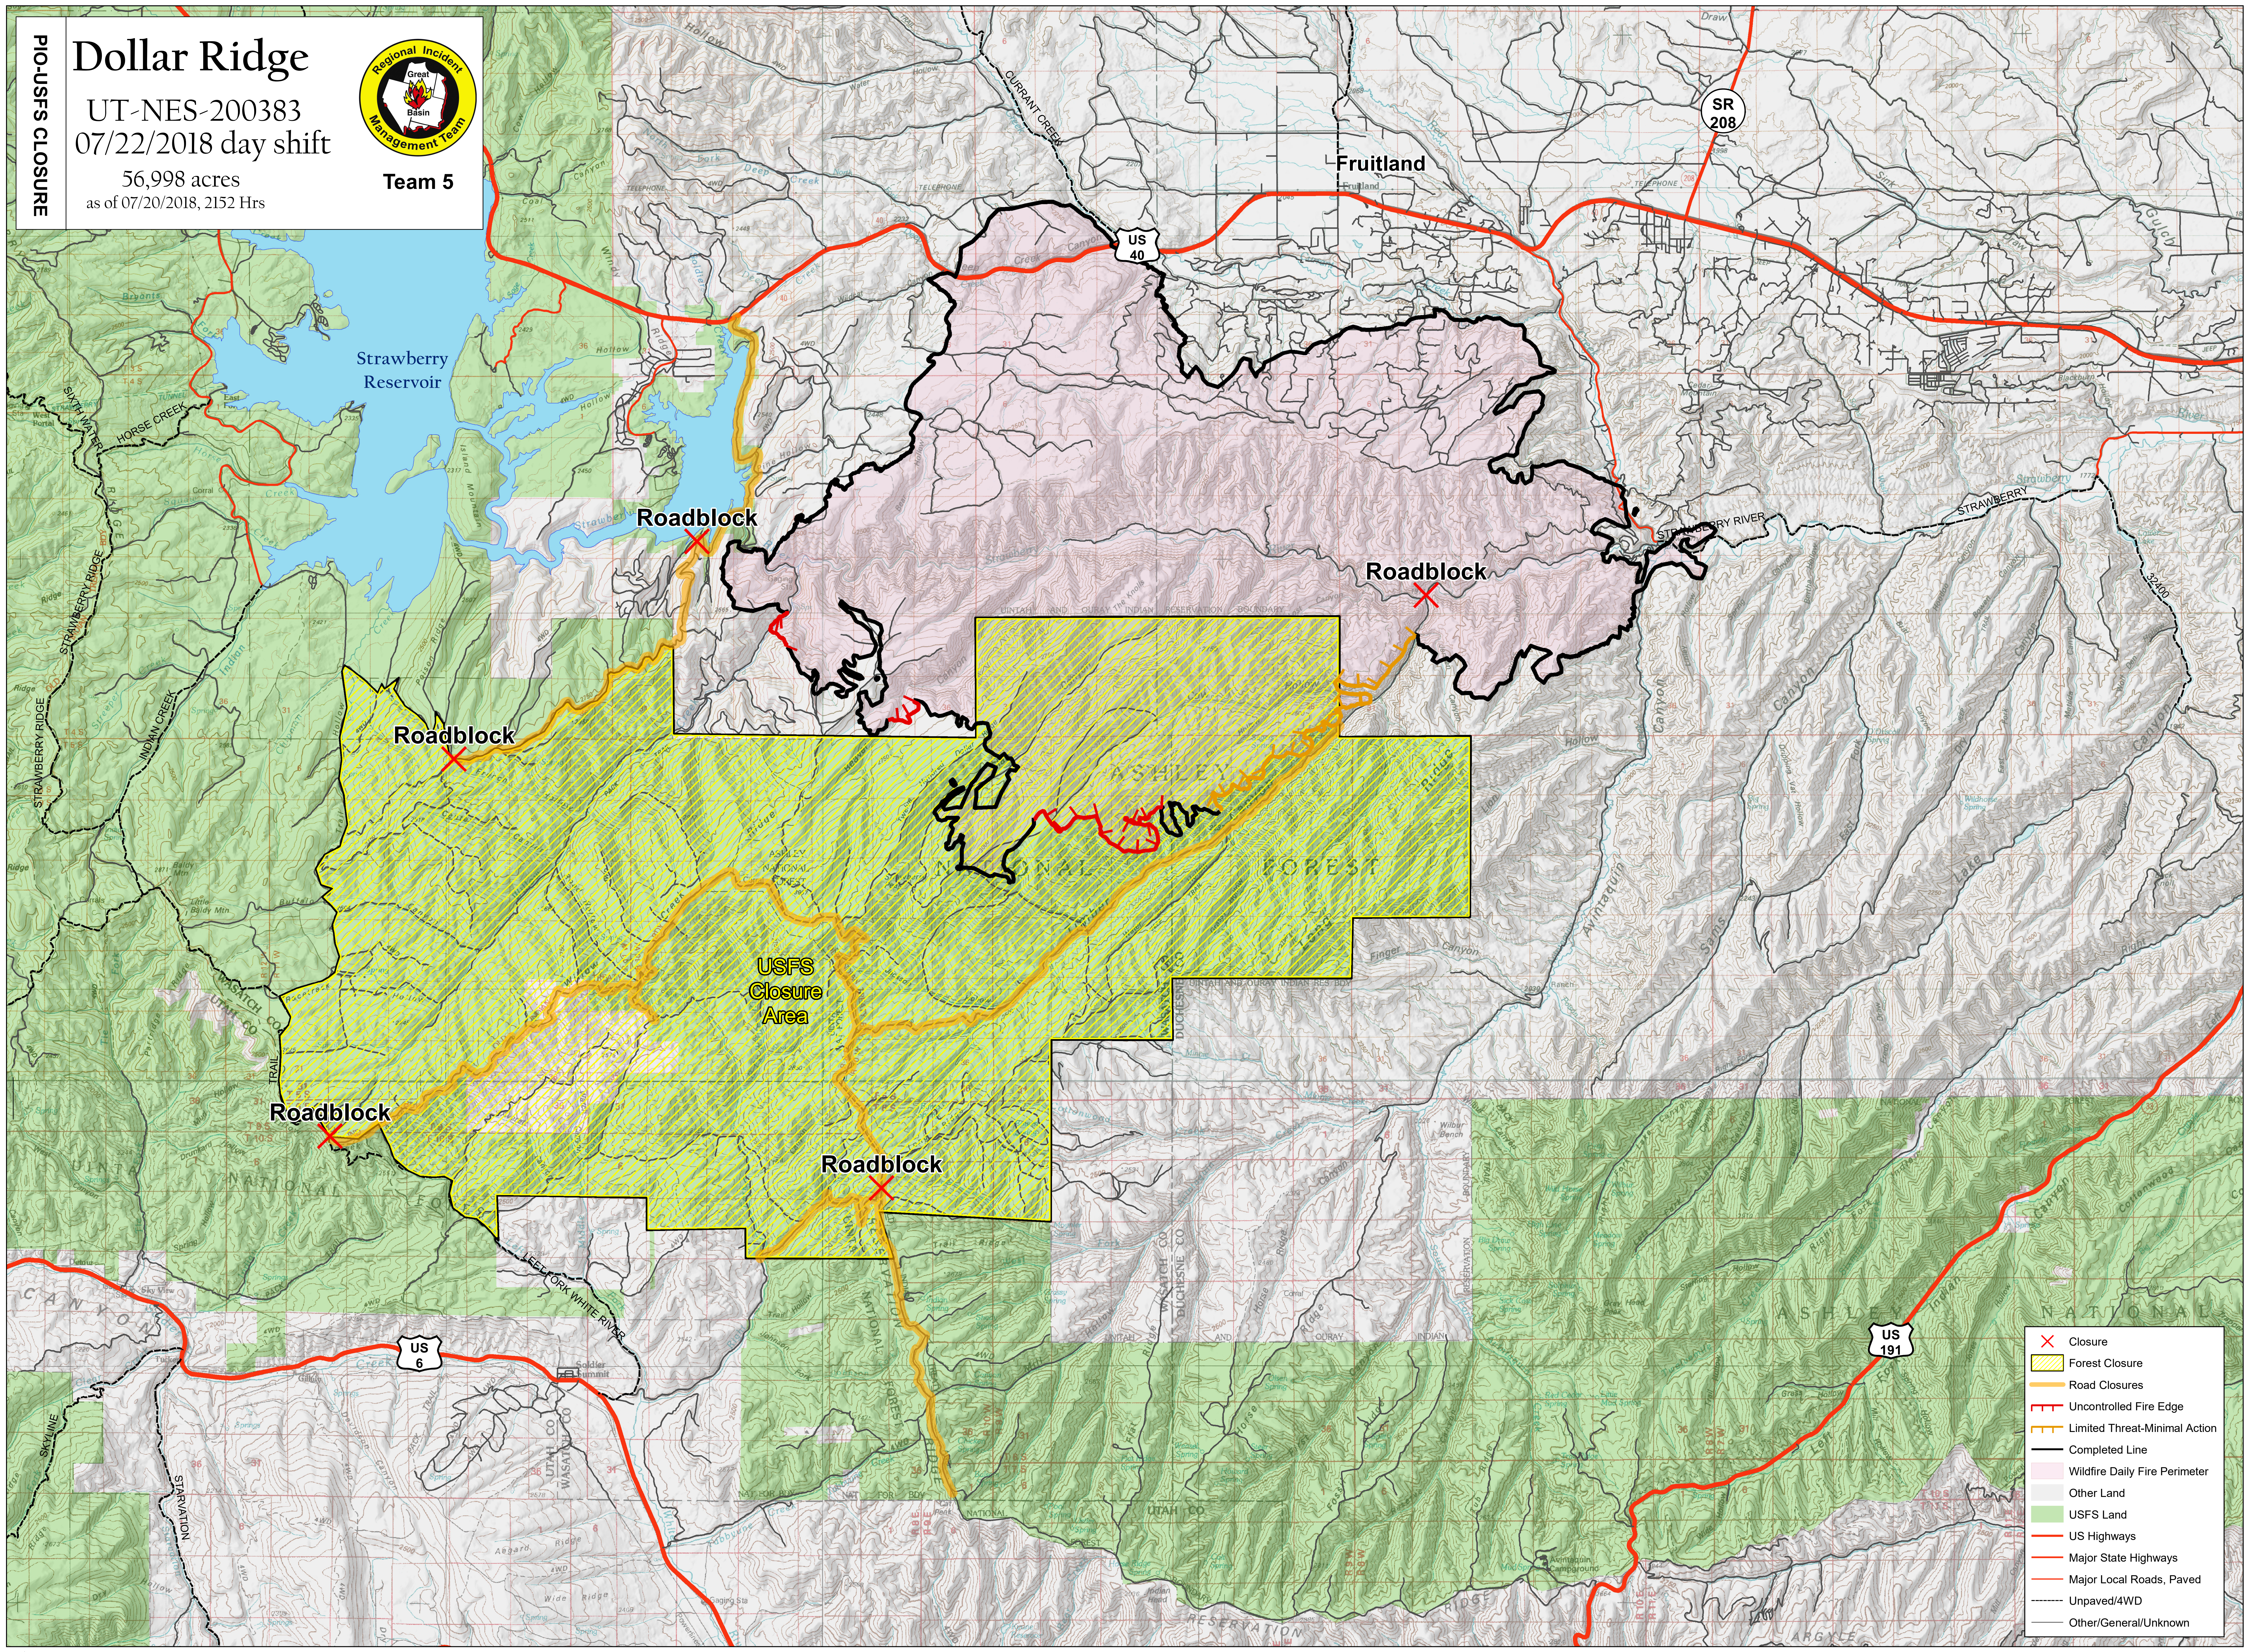

PIO-USFS CLOSURE

Dollar Ridge

UT-NES-200383
07/22/2018 day shift

56,998 acres
as of 07/20/2018, 2152 Hrs

Team 5

Roadblock

Roadblock

Roadblock

Roadblock

Roadblock

USFS
Closure
Area

ASHLEY
NATIONAL
FOREST

Fruitland

Strawberry
Reservoir

US
6

US
40

SR
208

US
191

- Closure
- Forest Closure
- Road Closures
- Uncontrolled Fire Edge
- Limited Threat-Minimal Action
- Completed Line
- Wildfire Daily Fire Perimeter
- Other Land
- USFS Land
- US Highways
- Major State Highways
- Major Local Roads, Paved
- Unpaved/4WD
- Other/General/Unknown