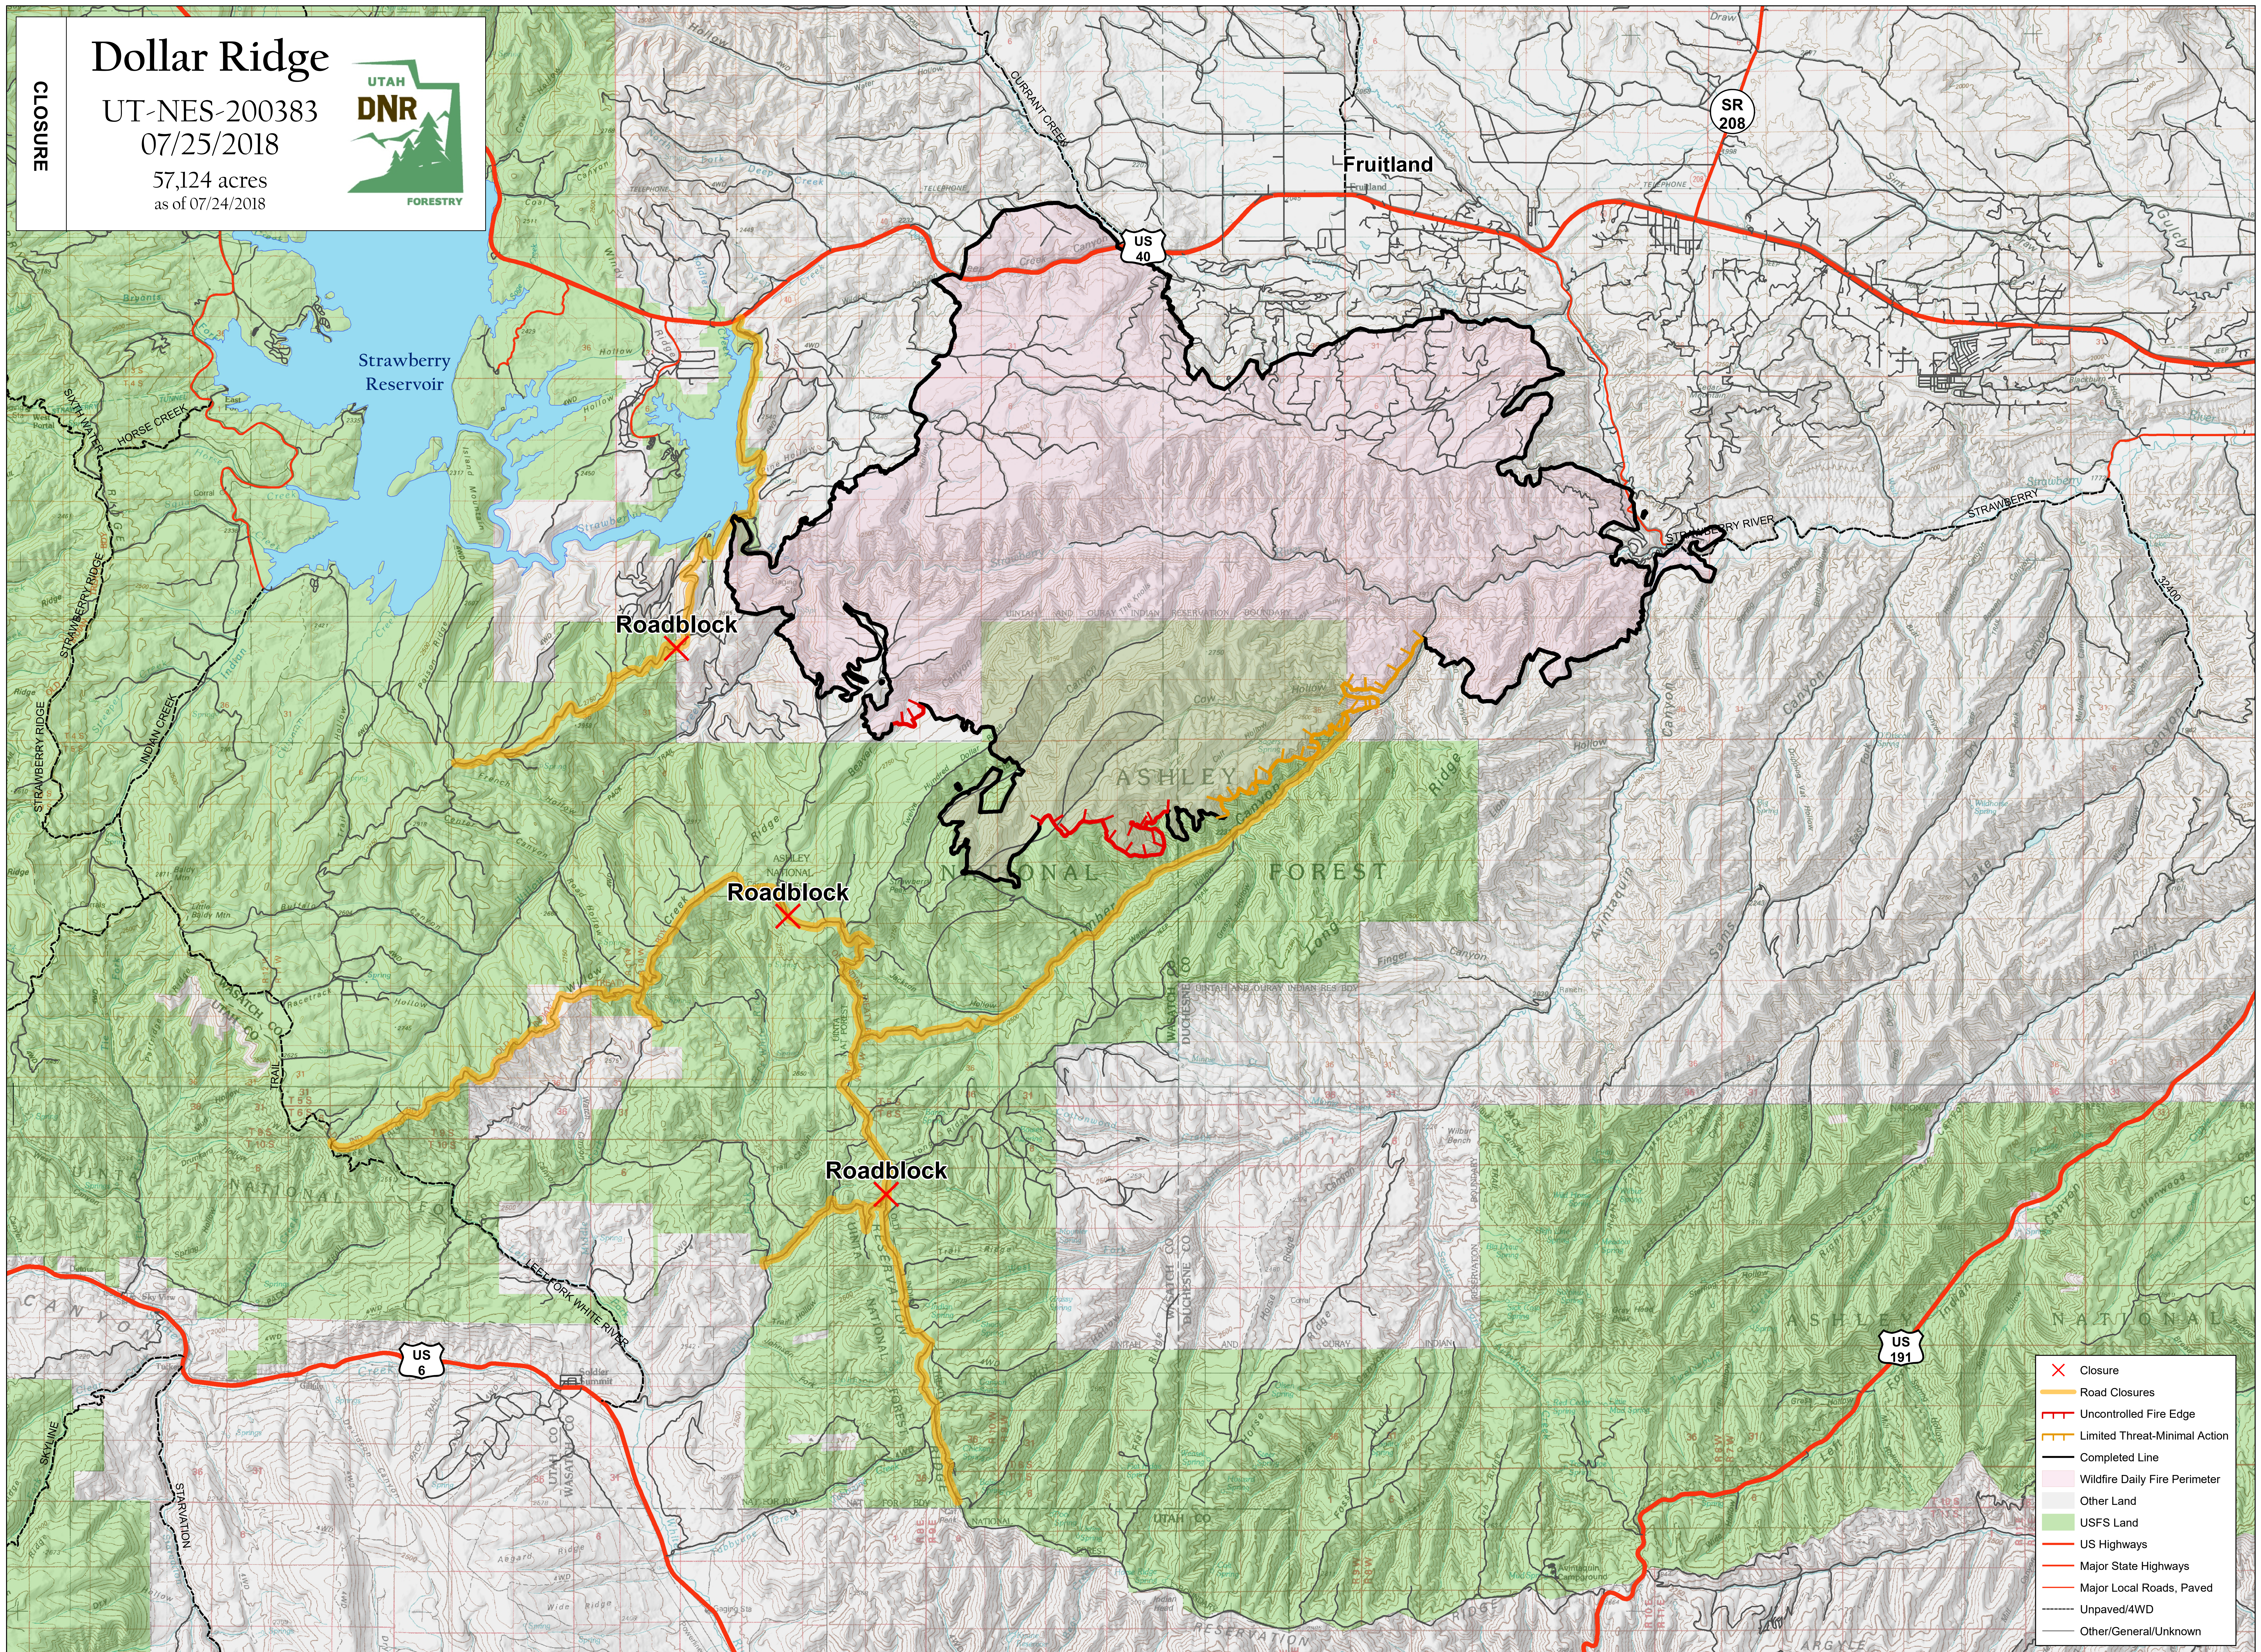

Dollar Ridge

UT-NES-200383

07/25/2018

57,124 acres
as of 07/24/2018

CLOSURE

Roadblock

Roadblock

Roadblock

Fruitland

Strawberry Reservoir

US 40

SR 208

US 6

US 191

- ✗ Closure
- Road Closures
- Uncontrolled Fire Edge
- Limited Threat-Minimal Action
- Completed Line
- Wildfire Daily Fire Perimeter
- Other Land
- USFS Land
- US Highways
- Major State Highways
- Major Local Roads, Paved
- Unpaved/4WD
- Other/General/Unknown