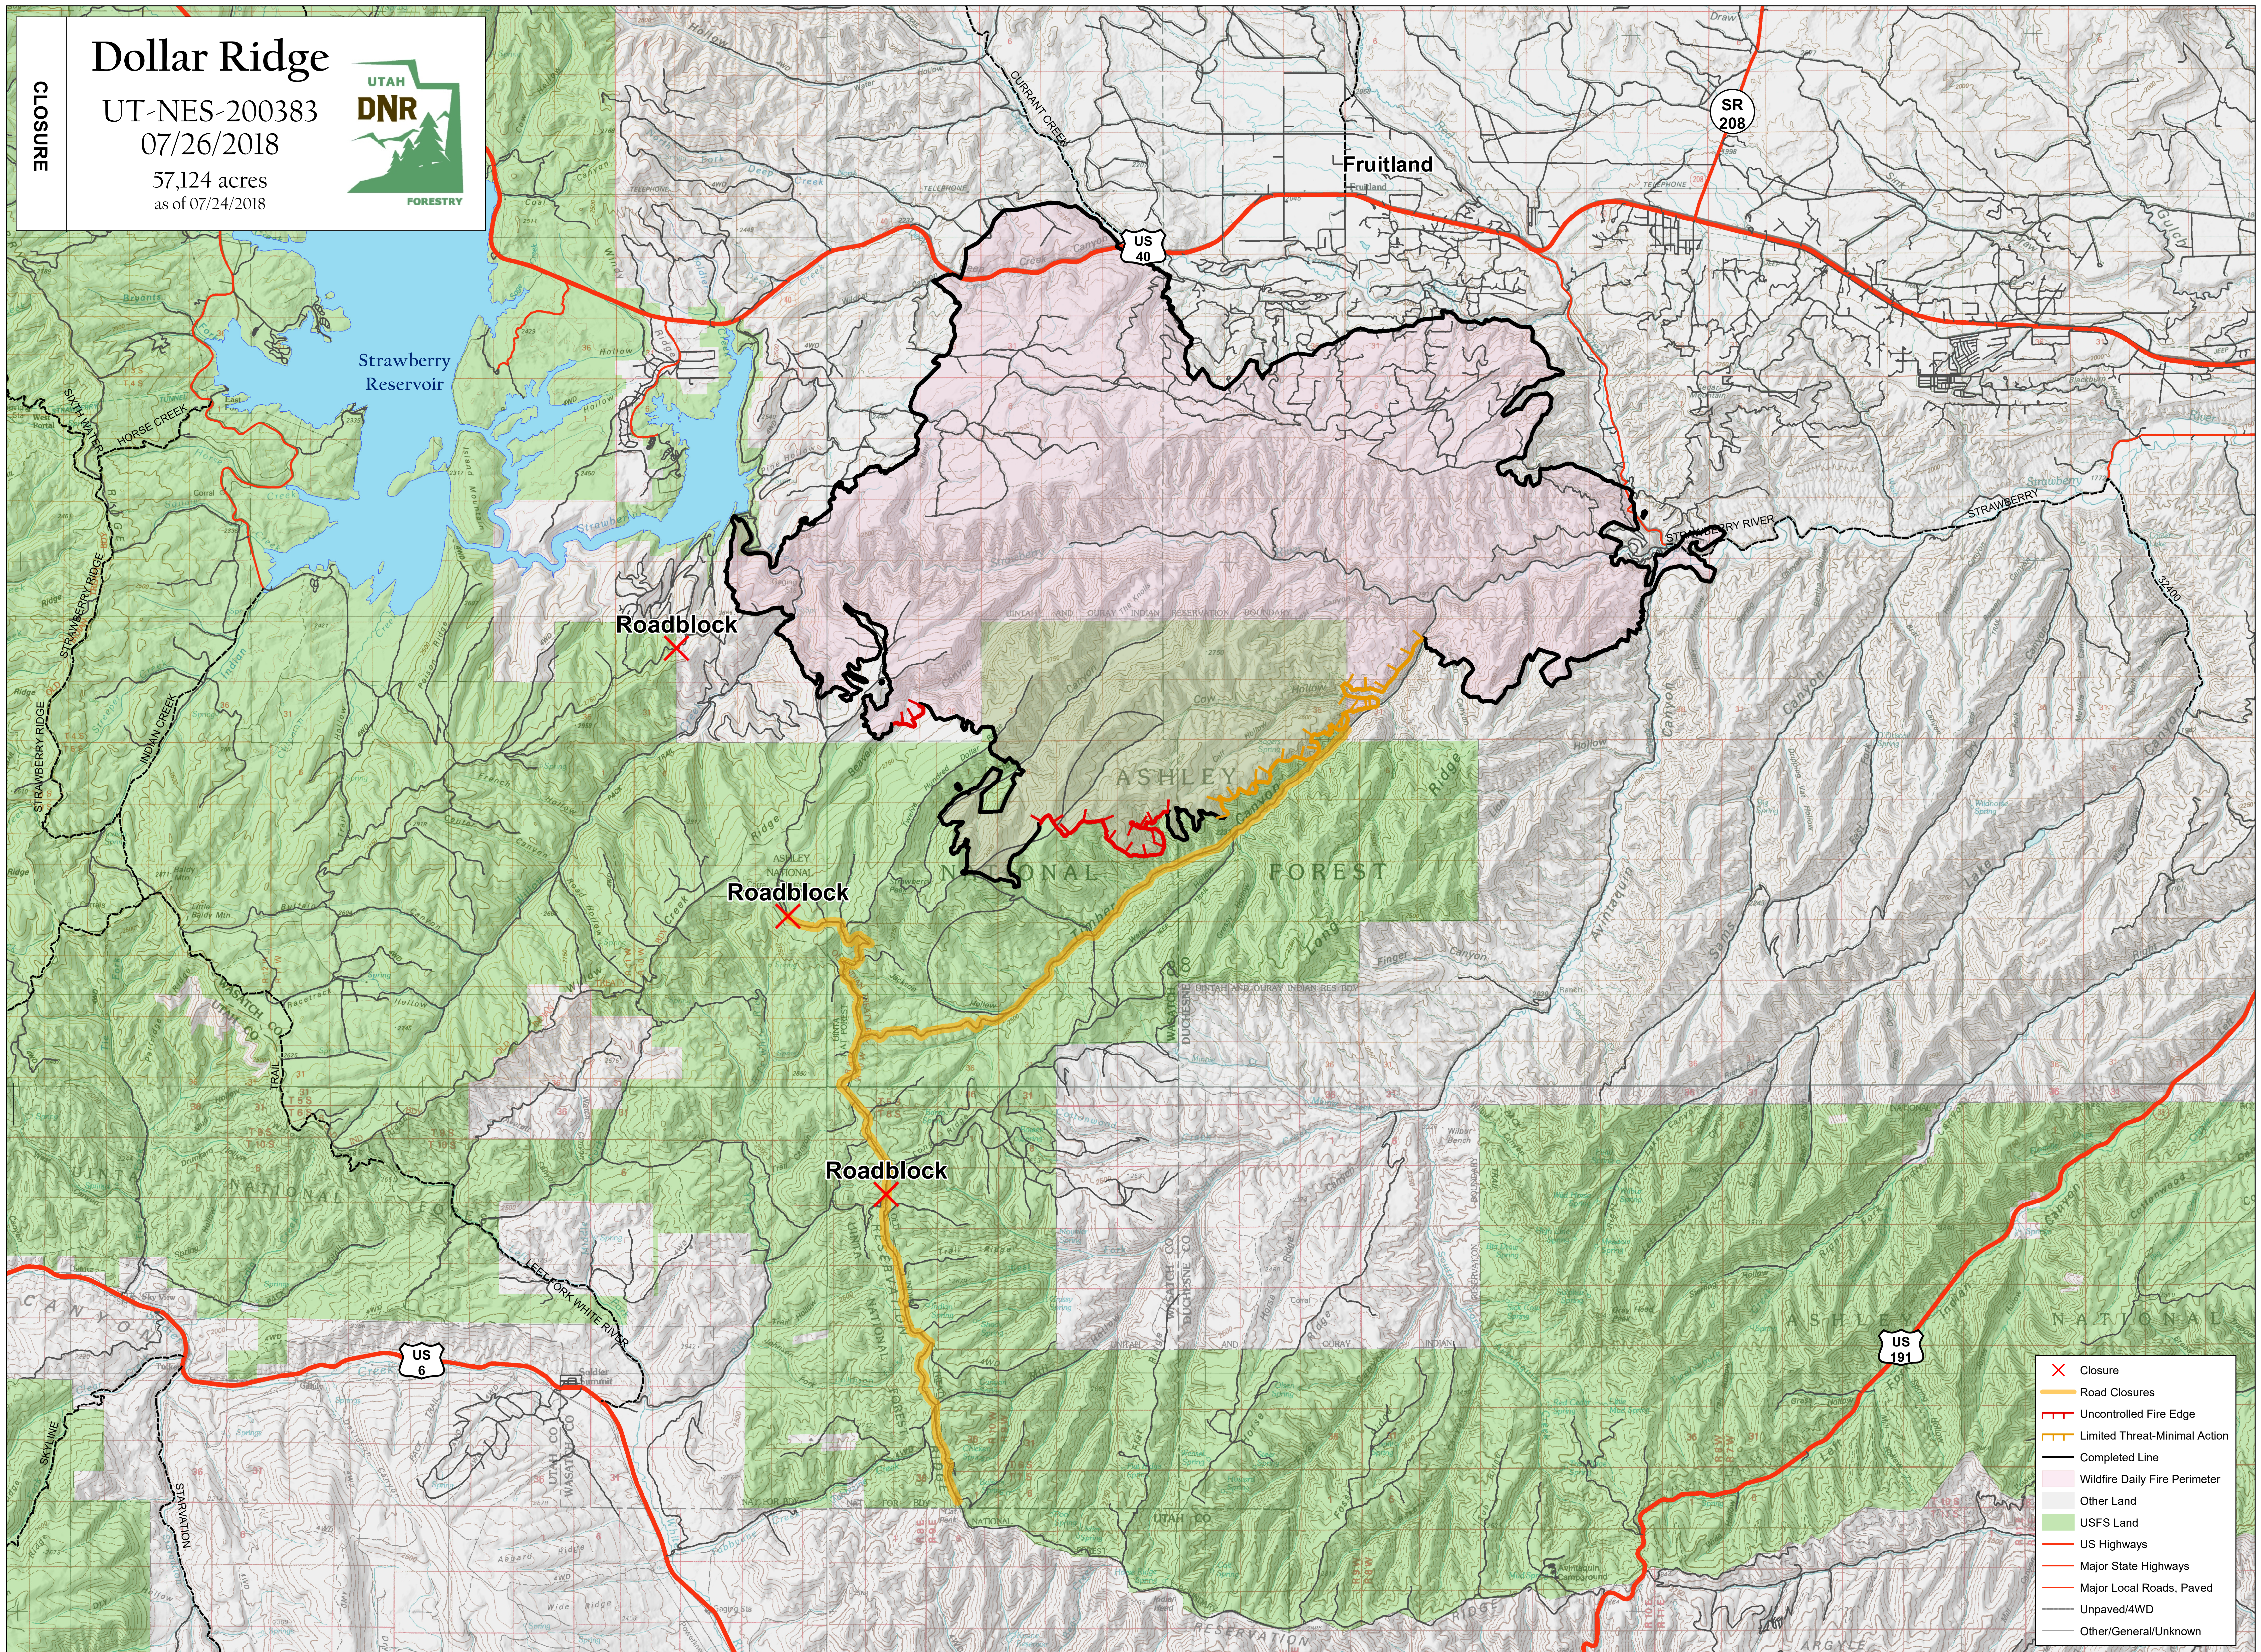

# Dollar Ridge

UT-NES-200383

07/26/2018

57,124 acres  
as of 07/24/2018

CLOSURE

Roadblock

Roadblock

Roadblock

Fruitland

Strawberry Reservoir

US 40

SR 208

US 6

US 191

- ✗ Closure
- Road Closures
- Uncontrolled Fire Edge
- Limited Threat-Minimal Action
- Completed Line
- Wildfire Daily Fire Perimeter
- Other Land
- USFS Land
- US Highways
- Major State Highways
- Major Local Roads, Paved
- Unpaved/4WD
- Other/General/Unknown